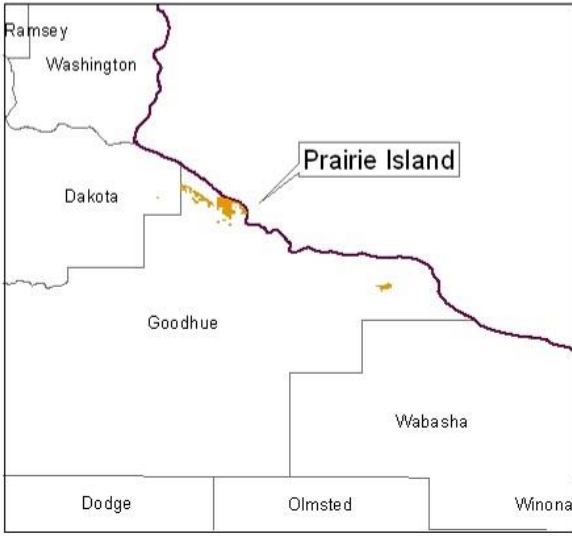

Location

Prairie Island Indian Community