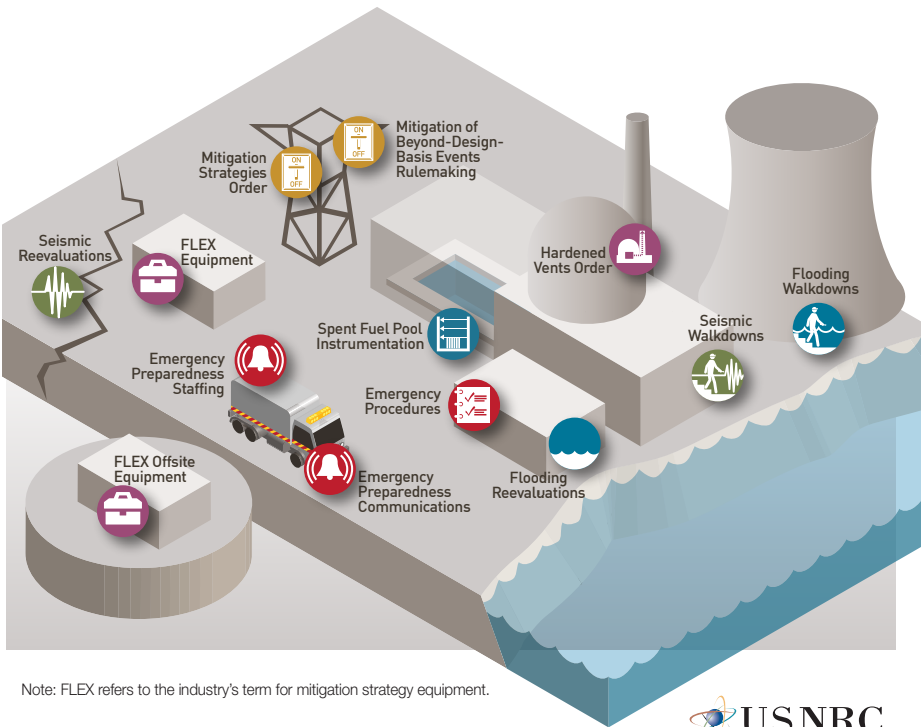

NRC Post-Fukushima Safety Enhancements

Note: FLEX refers to the industry's term for mitigation strategy equipment.