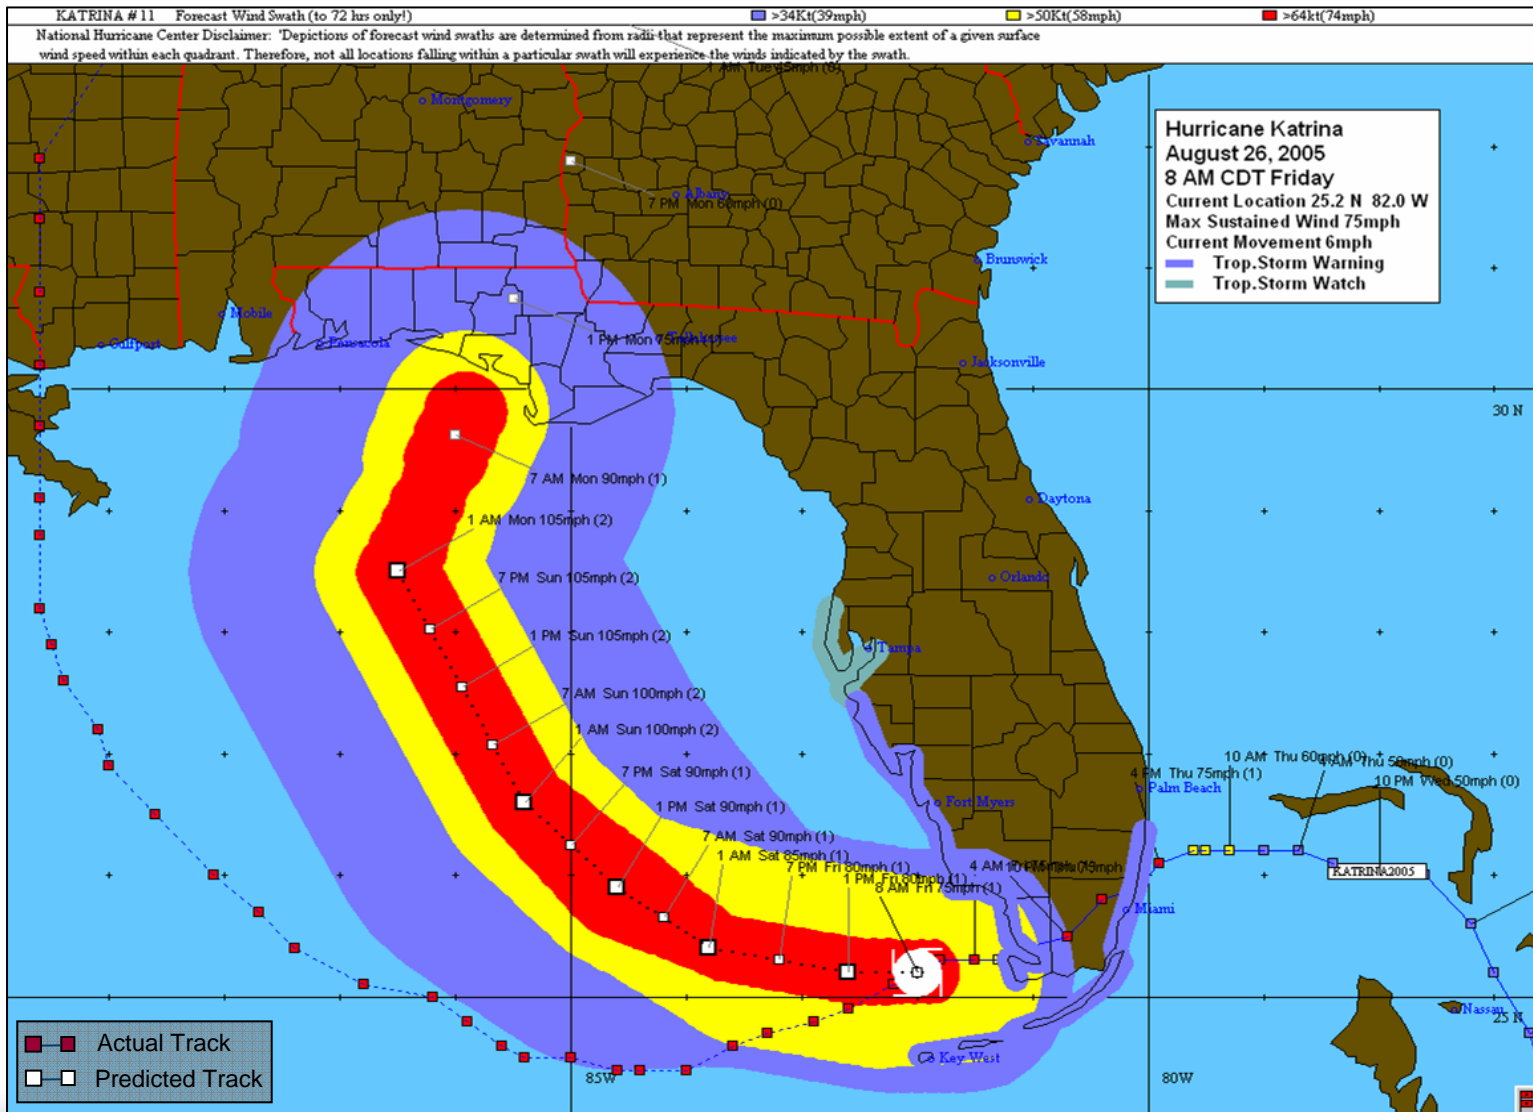

Hurricane Katrina

Louisiana

Katrina Timeline

Hurricane Katrina

Louisiana

On August 26th
Hurricane Katrina
took a dramatic shift
toward Louisiana

Hurricane Katrina

Louisiana

Katrina Timeline