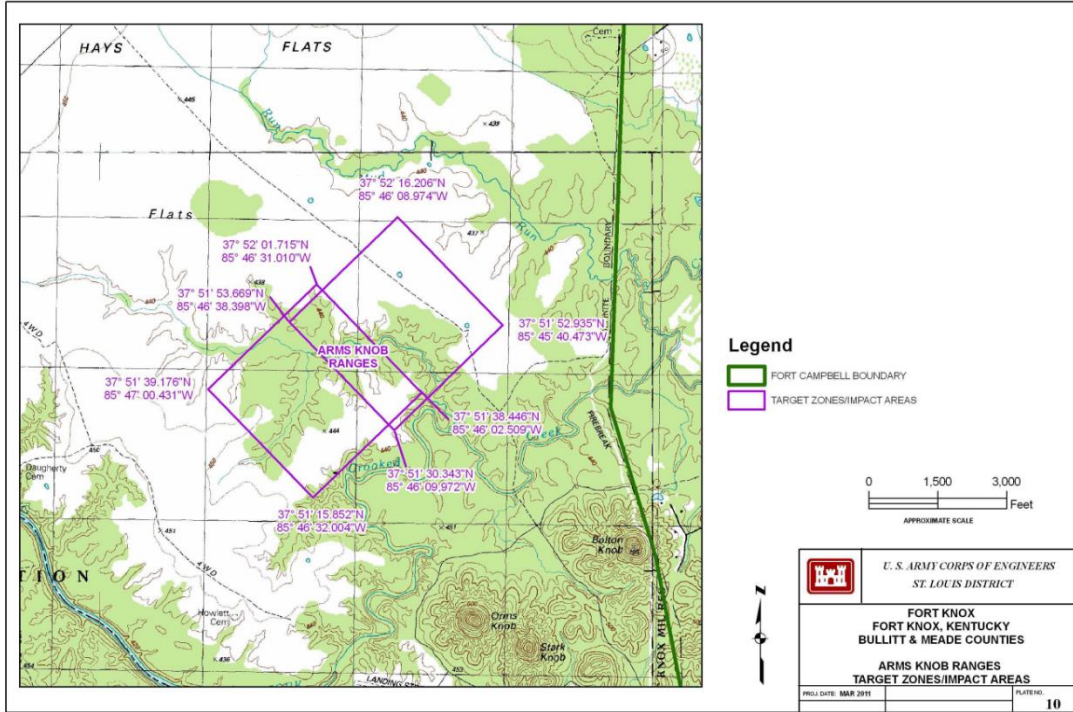

Area formerly part of Fort Greely, now under administrative control of Fort Wainwright

Fort Benning GA

M101 Impact Areas

M101 Impact Areas

M101 Impact Areas

M101 Impact Areas

Fort Bragg NC

M101 Impact Areas

Fort Campbell KY

The M101 target zone/impact area is in Tennessee.

M101 Impact Areas

Fort Carson CO

Fort Gordon GA

Fort Hood TX

Fort Hunter Liggett CA

M101 Impact Areas

Fort Jackson SC

M101 Impact Areas

Fort Knox KY

Email clarifying RCAs at Fort Knox, KY, 29 January 2016 (ML16041A107). The Davy Crockett weapon was fired at the Arms Knob and O'Brien Ranges.

The legend should read "FORT KNOX BOUNDARY."

M101 firing was on the O'Brien (aka O'Brein) Range. The legend should read "FORT KNOX BOUNDARY."

Fort Polk LA

Fort Riley KS

Fort Sill OK

Joint Base Lewis-McChord/Yakima Training Center WA

Memorandum for Record: Radiation Control Area (RCA) Addition at Joint Base Lewis-McChord, dated May 26, 2023 (ADAMS Accession No. ML23158A056)