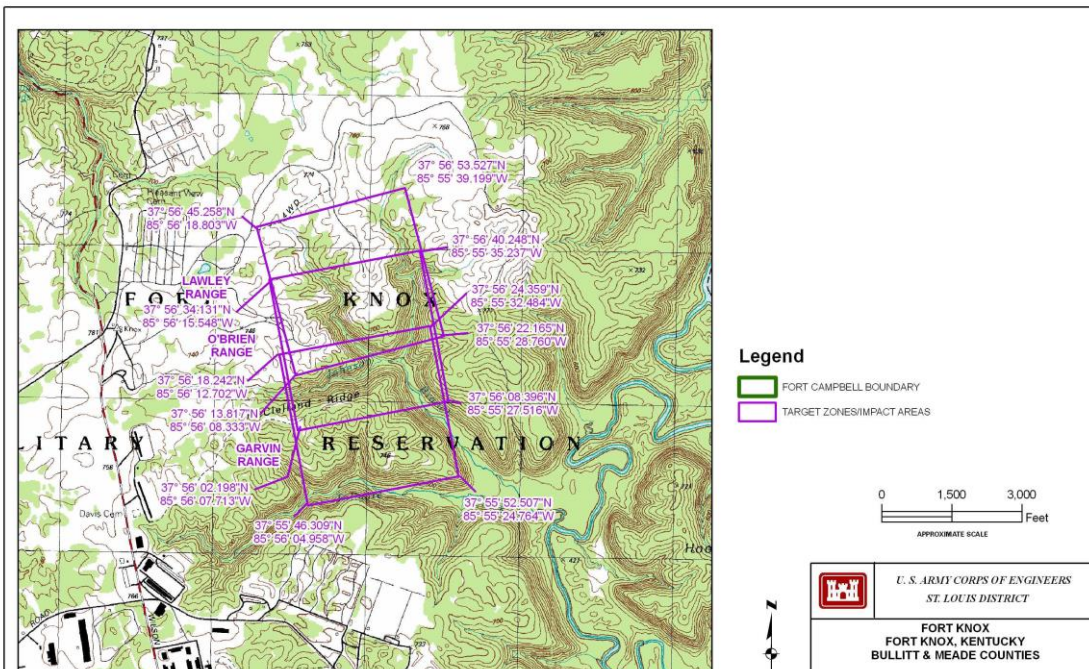

Fort Jackson SC

M101 Impact Areas

Fort Knox KY

Email clarifying RCAs at Fort Knox, KY, 29 January 2016 (ML16041A107). The Davy Crockett weapon was fired at the Arms Knob and O'Brien Ranges.

The legend should read "FORT KNOX BOUNDARY."

M101 firing was on the O'Brien (aka O'Brein) Range. The legend should read "FORT KNOX BOUNDARY."

Fort Polk LA

Fort Riley KS

Fort Sill OK

Joint Base Lewis-McChord/Yakima Training Center WA

Memorandum for Record: Radiation Control Area (RCA) Addition at Joint Base Lewis-McChord, dated May 26, 2023 (ADAMS Accession No. ML23158A056)