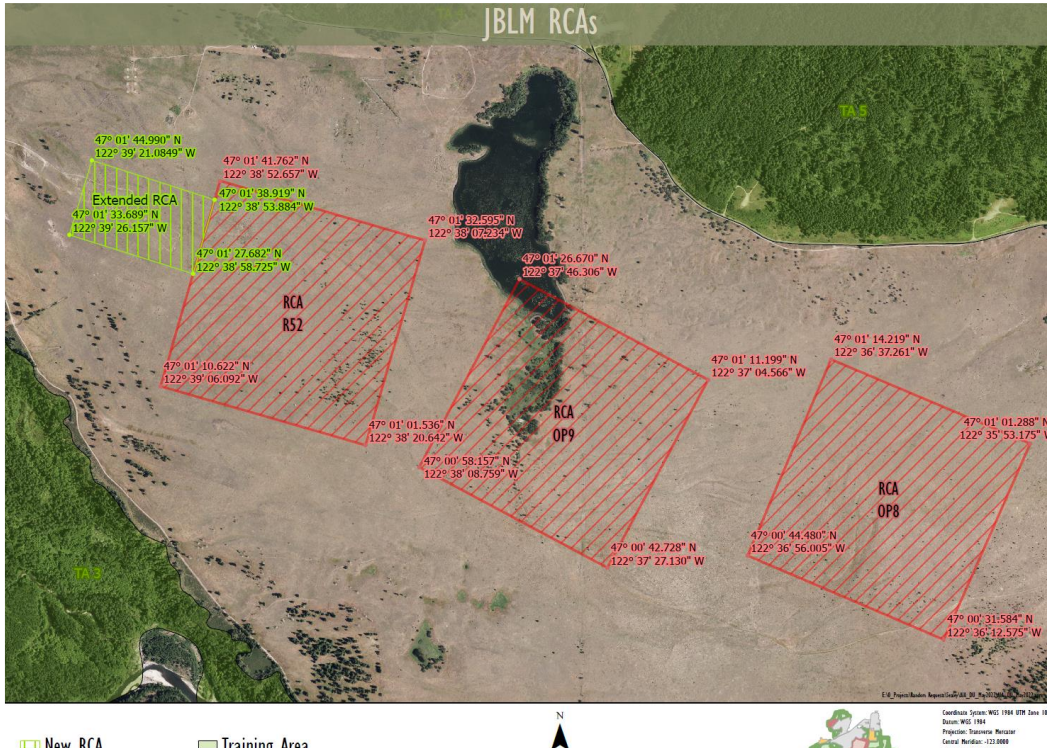

Fort Jackson SC

M101 Impact Areas

Fort Knox KY

Email clarifying RCAs at Fort Knox, KY, 29 January 2016 (ML16041A107). The Davy Crockett weapon was fired at the Arms Knob and O'Brien Ranges.

The legend should read "FORT KNOX BOUNDARY."

M101 firing was on the O'Brien (aka O'Brein) Range. The legend should read "FORT KNOX BOUNDARY."

Fort Polk LA

Fort Riley KS

Fort Sill OK

Joint Base Lewis-McChord/Yakima Training Center WA

Memorandum for Record: Radiation Control Area (RCA) Addition at Joint Base Lewis-McChord, dated May 26, 2023 (ADAMS Accession No. ML23158A056)

M101 Impact Areas

The coordinates for Range #14 in the Yakima Training Center map above are incorrect. The following corrected map (ADAMS # ML20031D608) shows the corrected coordinates:

Joint Base McGuire-Dix-Lakehurst NJ