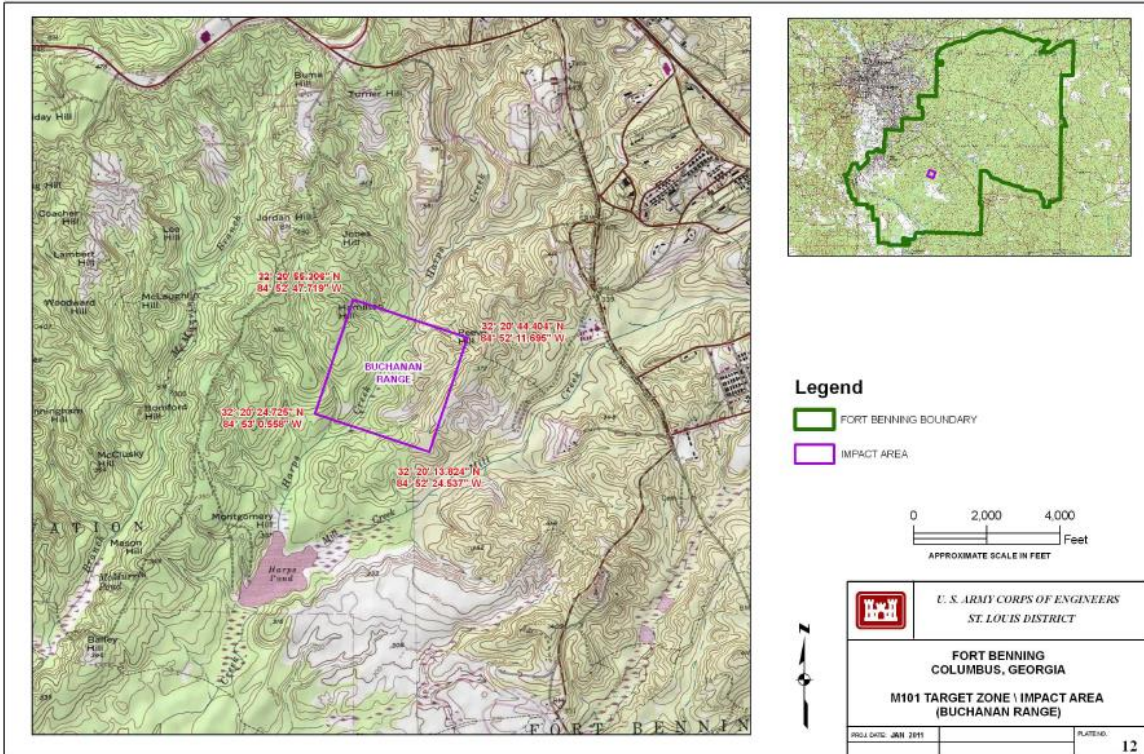

Joint Base McGuire-Dix-Lakehurst NJ 22

Schofield Barracks/Pohakuloa Training Area HI 23

* This document supersedes “M101 Impact Areas,” dated December 11, 2023.

Donnelly Training Area, Fort Wainwright AK

Area formerly part of Fort Greely, now under administrative control of Fort Wainwright

Fort Benning GA

M101 Impact Areas

M101 Impact Areas

M101 Impact Areas

M101 Impact Areas

Fort Bragg NC

M101 Impact Areas

Fort Jackson SC

M101 Impact Areas

Fort Knox KY

Email clarifying RCAs at Fort Knox, KY, 29 January 2016 (ML16041A107). The Davy Crockett weapon was fired at the Arms Knob and O'Brien Ranges.

The legend should read "FORT KNOX BOUNDARY."

M101 firing was on the O'Brien (aka O'Brein) Range. The legend should read "FORT KNOX BOUNDARY."

Fort Polk LA

Fort Riley KS

Fort Sill OK

Joint Base Lewis-McChord/Yakima Training Center WA

Memorandum for Record: Radiation Control Area (RCA) Addition at Joint Base Lewis-McChord, dated May 26, 2023 (ADAMS Accession No. ML23158A056)