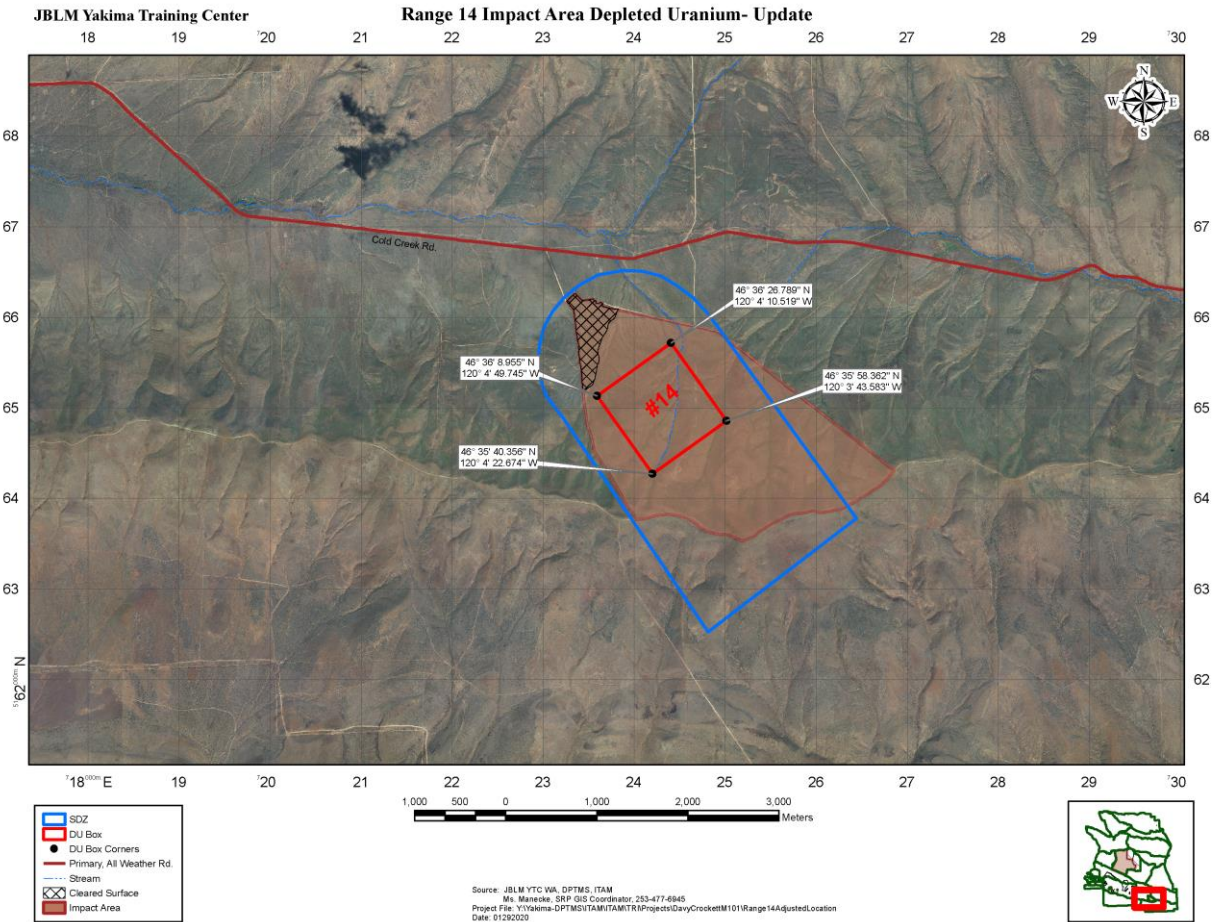

M101 Impact Areas

The coordinates for Range #14 in the Yakima Training Center map above are incorrect. The following corrected map (ADAMS # ML20031D608) shows the corrected coordinates: