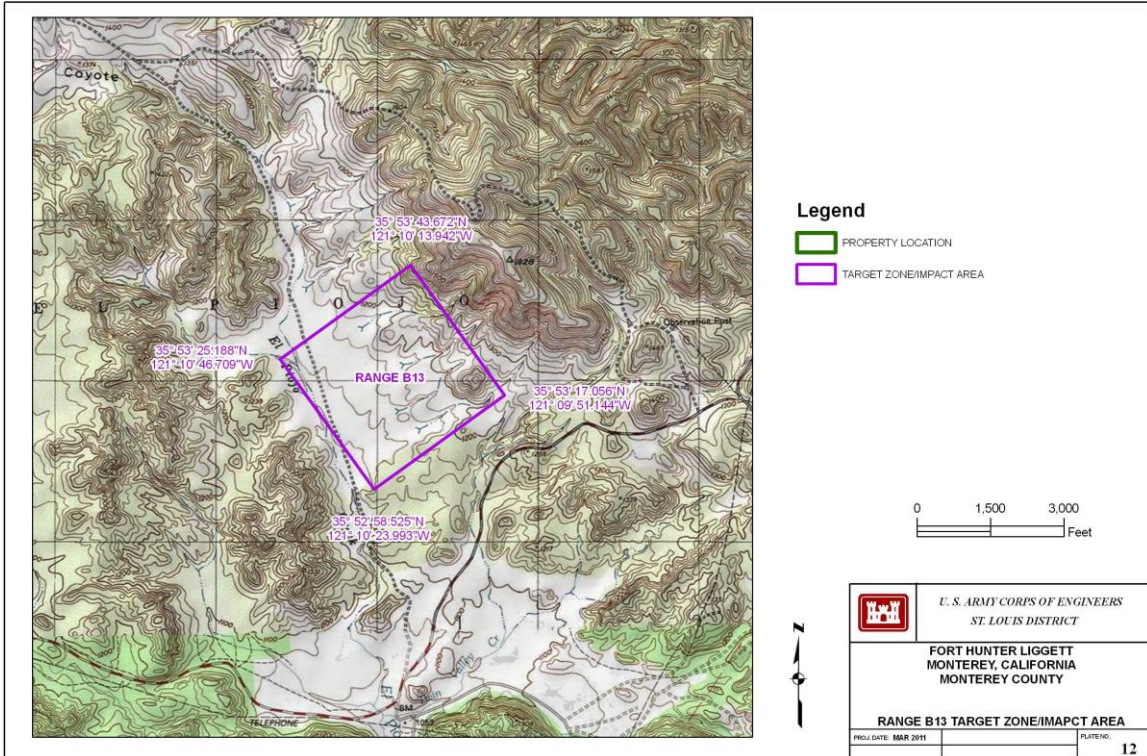

Area formerly part of Fort Greely, now under administrative control of Fort Wainwright

Fort Benning GA

M101 Impact Areas

M101 Impact Areas

M101 Impact Areas

M101 Impact Areas

Fort Bragg NC

M101 Impact Areas

Fort Campbell KY

The M101 target zone/impact area is in Tennessee.

M101 Impact Areas

Fort Carson CO

Fort Gordon GA

Fort Hood TX

Fort Hunter Liggett CA

M101 Impact Areas

Fort Jackson SC

M101 Impact Areas

Fort Knox KY

Email clarifying RCAs at Fort Knox, KY, 29 January 2016 (ML16041A107). The Davy Crockett weapon was fired at the Arms Knob and O'Brien Ranges.

The legend should read "FORT KNOX BOUNDARY."

M101 firing was on the O'Brien (aka O'Brein) Range. The legend should read "FORT KNOX BOUNDARY."

Fort Polk LA

Fort Riley KS

Fort Sill OK

Joint Base Lewis-McChord/Yakima Training Center WA

Memorandum for Record: Radiation Control Area (RCA) Addition at Joint Base Lewis-McChord, dated May 26, 2023 (ADAMS Accession No. ML23158A056)