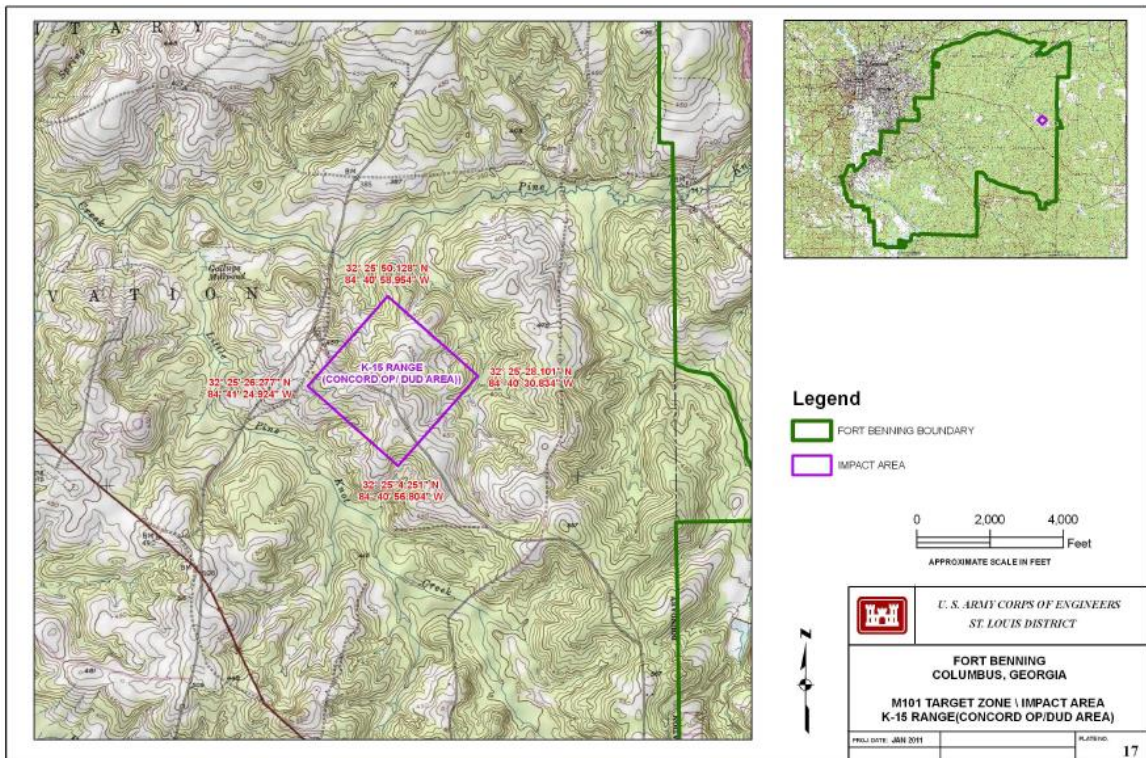

Joint Base McGuire-Dix-Lakehurst NJ 22

Schofield Barracks/Pohakuloa Training Area HI 23

* This document supersedes “M101 Impact Areas,” dated December 11, 2023.

Donnelly Training Area, Fort Wainwright AK

Area formerly part of Fort Greely, now under administrative control of Fort Wainwright

Fort Benning GA

M101 Impact Areas

M101 Impact Areas

M101 Impact Areas

M101 Impact Areas

Fort Bragg NC

M101 Impact Areas

Fort Jackson SC

M101 Impact Areas

Fort Knox KY

Email clarifying RCAs at Fort Knox, KY, 29 January 2016 (ML16041A107). The Davy Crockett weapon was fired at the Arms Knob and O'Brien Ranges.

The legend should read "FORT KNOX BOUNDARY."

M101 firing was on the O'Brien (aka O'Brein) Range. The legend should read "FORT KNOX BOUNDARY."

Fort Polk LA

Fort Riley KS

Fort Sill OK

Joint Base Lewis-McChord/Yakima Training Center WA

Memorandum for Record: Radiation Control Area (RCA) Addition at Joint Base Lewis-McChord, dated May 26, 2023 (ADAMS Accession No. ML23158A056)