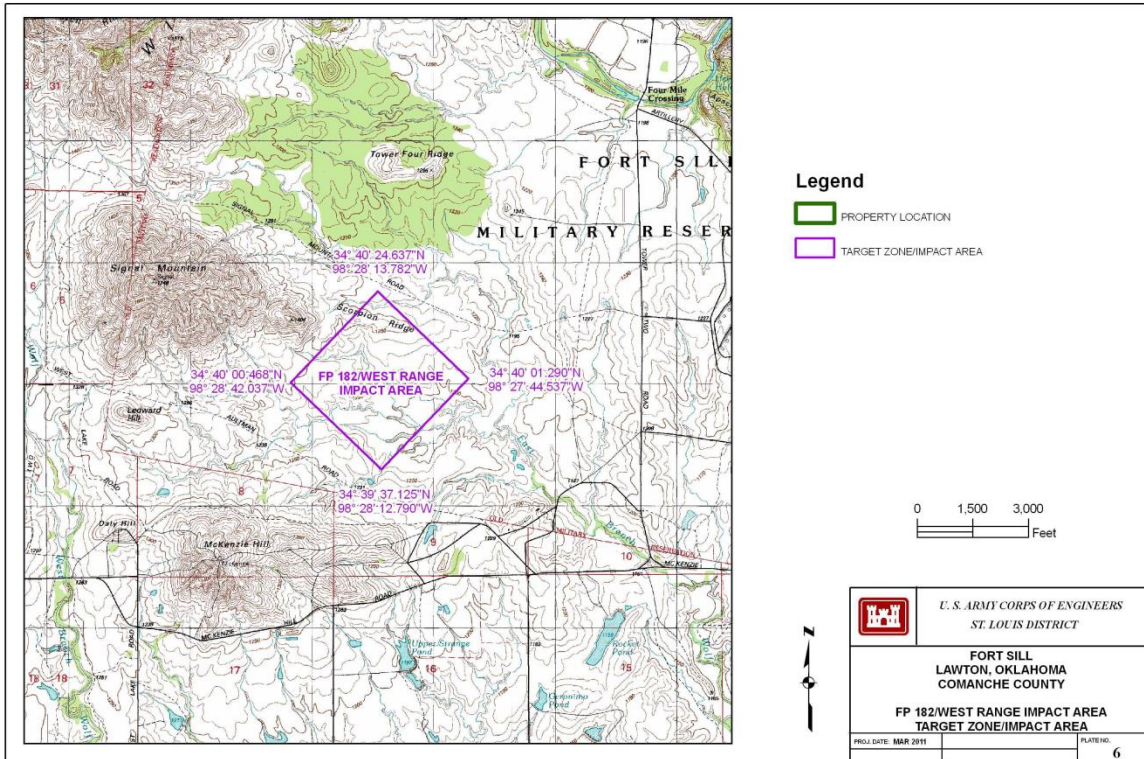

Fort Jackson SC

M101 Impact Areas

Fort Knox KY

Email clarifying RCAs at Fort Knox, KY, 29 January 2016 (ML16041A107). The Davy Crockett weapon was fired at the Arms Knob and O'Brien Ranges.

The legend should read "FORT KNOX BOUNDARY."

M101 firing was on the O'Brien (aka O'Brein) Range. The legend should read "FORT KNOX BOUNDARY."

Fort Polk LA

Fort Riley KS

Fort Sill OK

Joint Base Lewis-McChord/Yakima Training Center WA

Memorandum for Record: Radiation Control Area (RCA) Addition at Joint Base Lewis-McChord, dated May 26, 2023 (ADAMS Accession No. ML23158A056)

M101 Impact Areas

The coordinates for Range #14 in the Yakima Training Center map above are incorrect. The following corrected map (ADAMS # ML20031D608) shows the corrected coordinates:

Joint Base McGuire-Dix-Lakehurst NJ