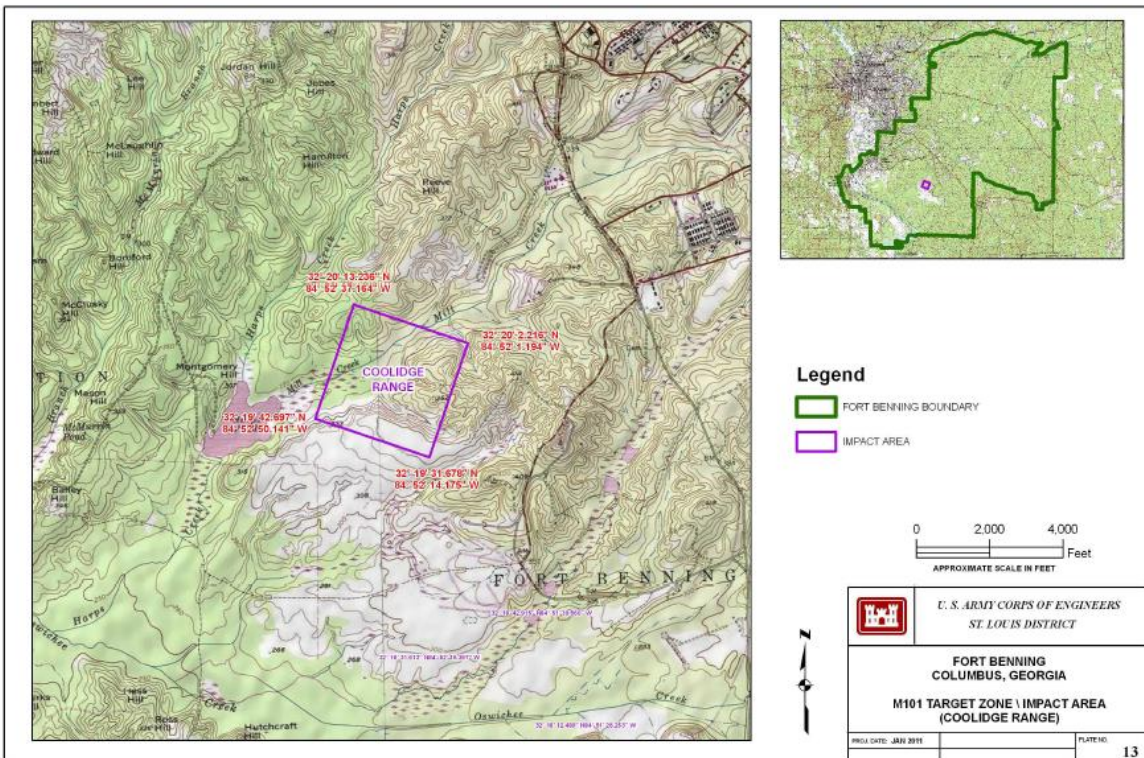

Joint Base McGuire-Dix-Lakehurst NJ 22

Schofield Barracks/Pohakuloa Training Area HI 23

* This document supersedes “M101 Impact Areas,” dated December 11, 2023.

Donnelly Training Area, Fort Wainwright AK

Area formerly part of Fort Greely, now under administrative control of Fort Wainwright

Fort Benning GA

M101 Impact Areas

M101 Impact Areas

M101 Impact Areas

M101 Impact Areas

Fort Bragg NC

M101 Impact Areas

Fort Jackson SC

M101 Impact Areas

Fort Knox KY

Email clarifying RCAs at Fort Knox, KY, 29 January 2016 (ML16041A107). The Davy Crockett weapon was fired at the Arms Knob and O'Brien Ranges.

The legend should read "FORT KNOX BOUNDARY."

M101 firing was on the O'Brien (aka O'Brein) Range. The legend should read "FORT KNOX BOUNDARY."

Fort Polk LA

Fort Riley KS

Fort Sill OK

Joint Base Lewis-McChord/Yakima Training Center WA

Memorandum for Record: Radiation Control Area (RCA) Addition at Joint Base Lewis-McChord, dated May 26, 2023 (ADAMS Accession No. ML23158A056)