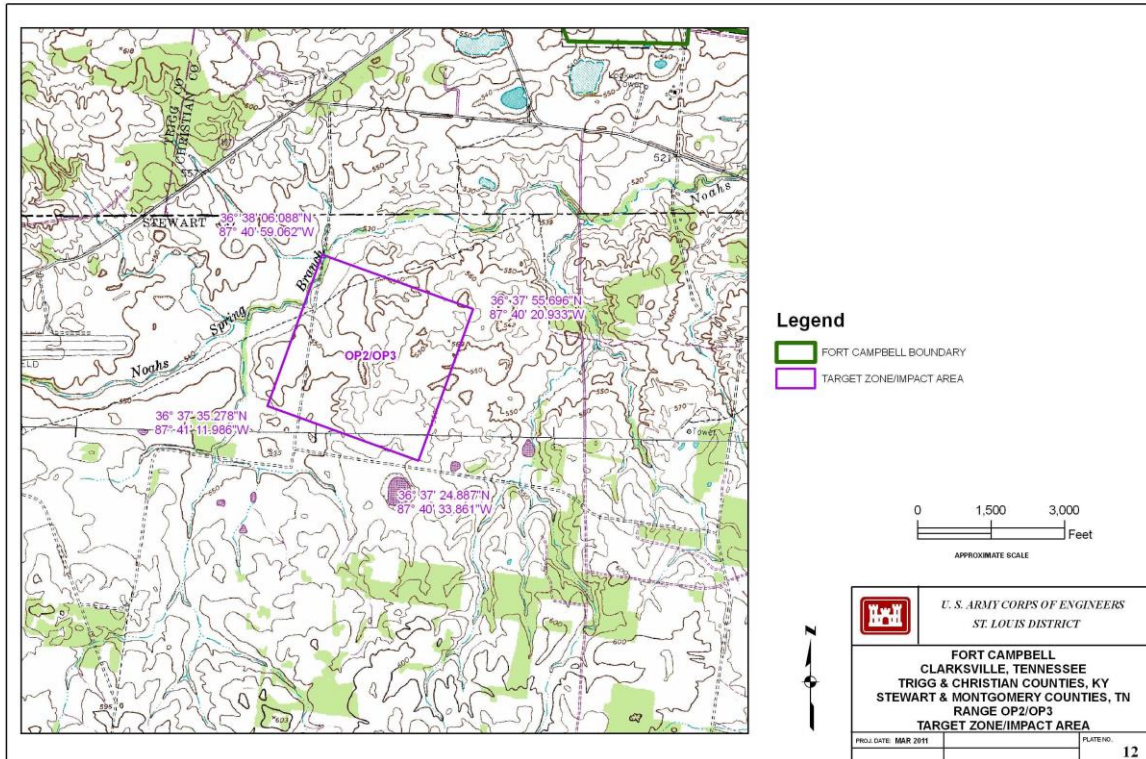

Area formerly part of Fort Greely, now under administrative control of Fort Wainwright

Fort Benning GA

M101 Impact Areas

M101 Impact Areas

M101 Impact Areas

M101 Impact Areas

Fort Bragg NC

M101 Impact Areas

Fort Campbell KY

The M101 target zone/impact area is in Tennessee.

M101 Impact Areas

Fort Carson CO

Fort Gordon GA

Fort Hood TX

Fort Hunter Liggett CA

M101 Impact Areas

Fort Jackson SC

M101 Impact Areas

Fort Knox KY

Email clarifying RCAs at Fort Knox, KY, 29 January 2016 (ML16041A107). The Davy Crockett weapon was fired at the Arms Knob and O'Brien Ranges.

The legend should read "FORT KNOX BOUNDARY."

M101 firing was on the O'Brien (aka O'Brein) Range. The legend should read "FORT KNOX BOUNDARY."

Fort Polk LA

Fort Riley KS

Fort Sill OK

Joint Base Lewis-McChord/Yakima Training Center WA

Memorandum for Record: Radiation Control Area (RCA) Addition at Joint Base Lewis-McChord, dated May 26, 2023 (ADAMS Accession No. ML23158A056)