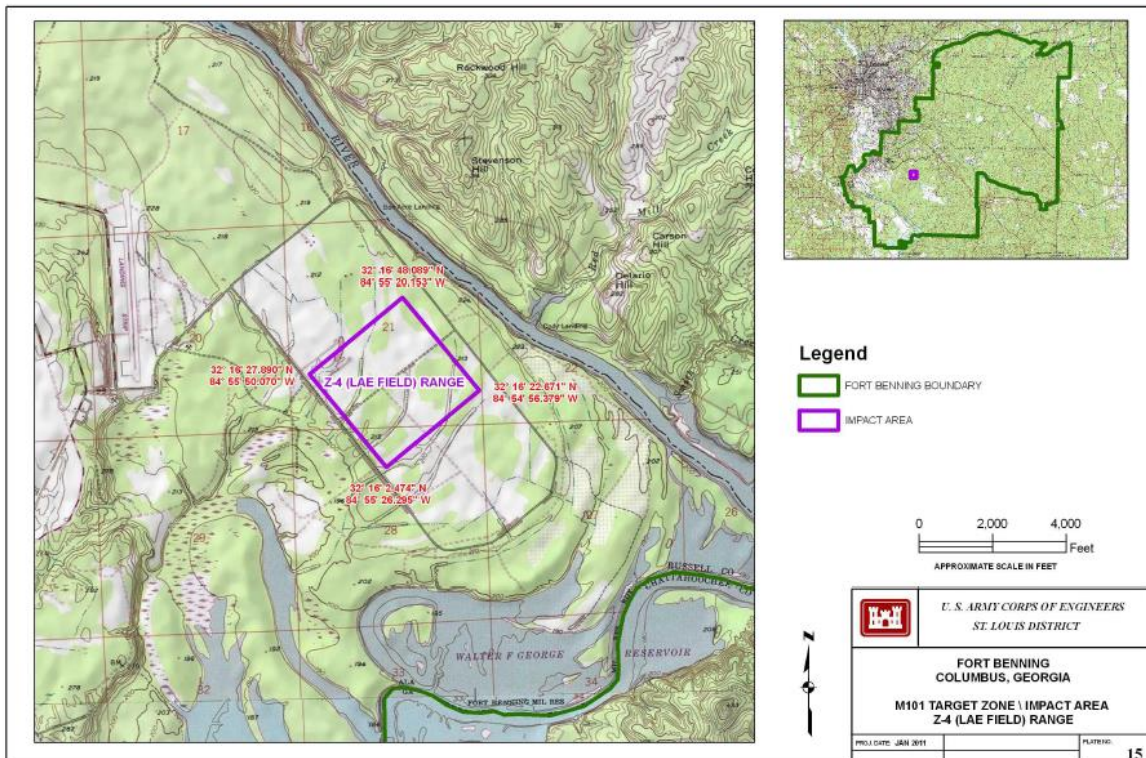

Joint Base McGuire-Dix-Lakehurst NJ 22

Schofield Barracks/Pohakuloa Training Area HI 23

* This document supersedes “M101 Impact Areas,” dated December 11, 2023.

Donnelly Training Area, Fort Wainwright AK

Area formerly part of Fort Greely, now under administrative control of Fort Wainwright

Fort Benning GA

M101 Impact Areas

M101 Impact Areas

M101 Impact Areas

M101 Impact Areas

Fort Bragg NC

M101 Impact Areas

Fort Jackson SC

M101 Impact Areas

Fort Knox KY

Email clarifying RCAs at Fort Knox, KY, 29 January 2016 (ML16041A107). The Davy Crockett weapon was fired at the Arms Knob and O'Brien Ranges.

The legend should read "FORT KNOX BOUNDARY."

M101 firing was on the O'Brien (aka O'Brein) Range. The legend should read "FORT KNOX BOUNDARY."

Fort Polk LA

Fort Riley KS

Fort Sill OK

Joint Base Lewis-McChord/Yakima Training Center WA

Memorandum for Record: Radiation Control Area (RCA) Addition at Joint Base Lewis-McChord, dated May 26, 2023 (ADAMS Accession No. ML23158A056)