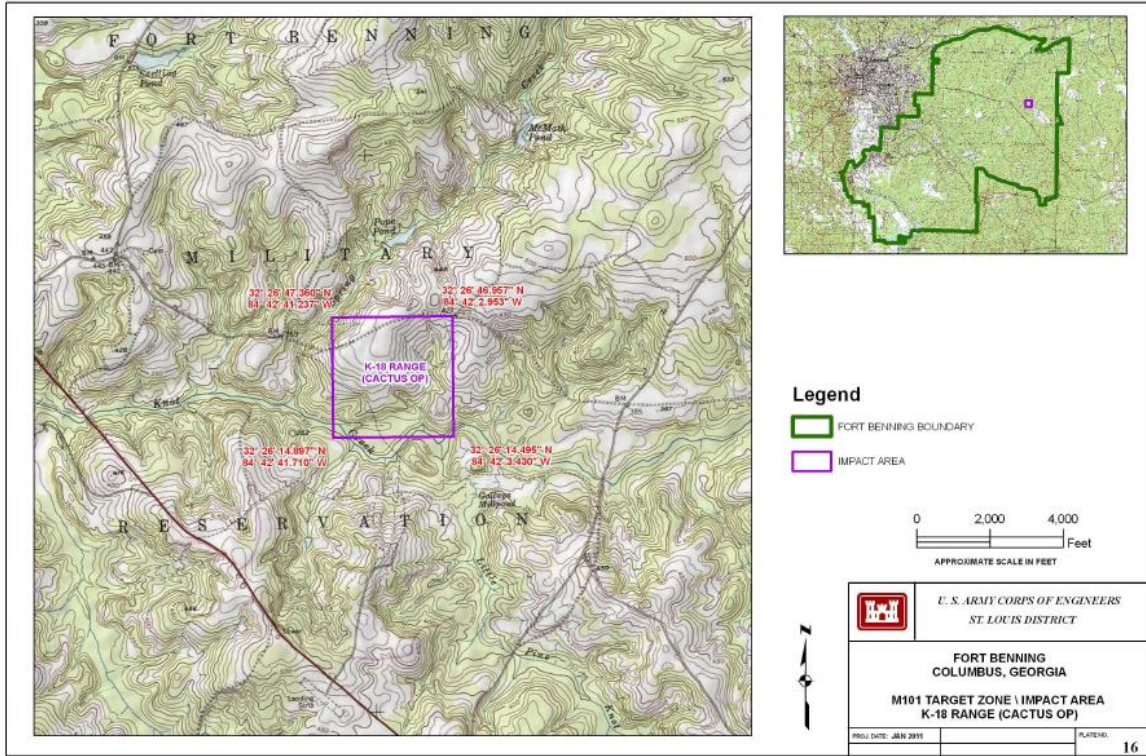

Joint Base McGuire-Dix-Lakehurst NJ 22

Schofield Barracks/Pohakuloa Training Area HI 23

* This document supersedes “M101 Impact Areas,” dated December 11, 2023.

Donnelly Training Area, Fort Wainwright AK

Area formerly part of Fort Greely, now under administrative control of Fort Wainwright

Fort Benning GA

M101 Impact Areas

M101 Impact Areas

M101 Impact Areas

M101 Impact Areas

Fort Bragg NC

M101 Impact Areas

Fort Jackson SC

M101 Impact Areas

Fort Knox KY

Email clarifying RCAs at Fort Knox, KY, 29 January 2016 (ML16041A107). The Davy Crockett weapon was fired at the Arms Knob and O'Brien Ranges.

The legend should read "FORT KNOX BOUNDARY."

M101 firing was on the O'Brien (aka O'Brein) Range. The legend should read "FORT KNOX BOUNDARY."

Fort Polk LA

Fort Riley KS

Fort Sill OK

Joint Base Lewis-McChord/Yakima Training Center WA

Memorandum for Record: Radiation Control Area (RCA) Addition at Joint Base Lewis-McChord, dated May 26, 2023 (ADAMS Accession No. ML23158A056)