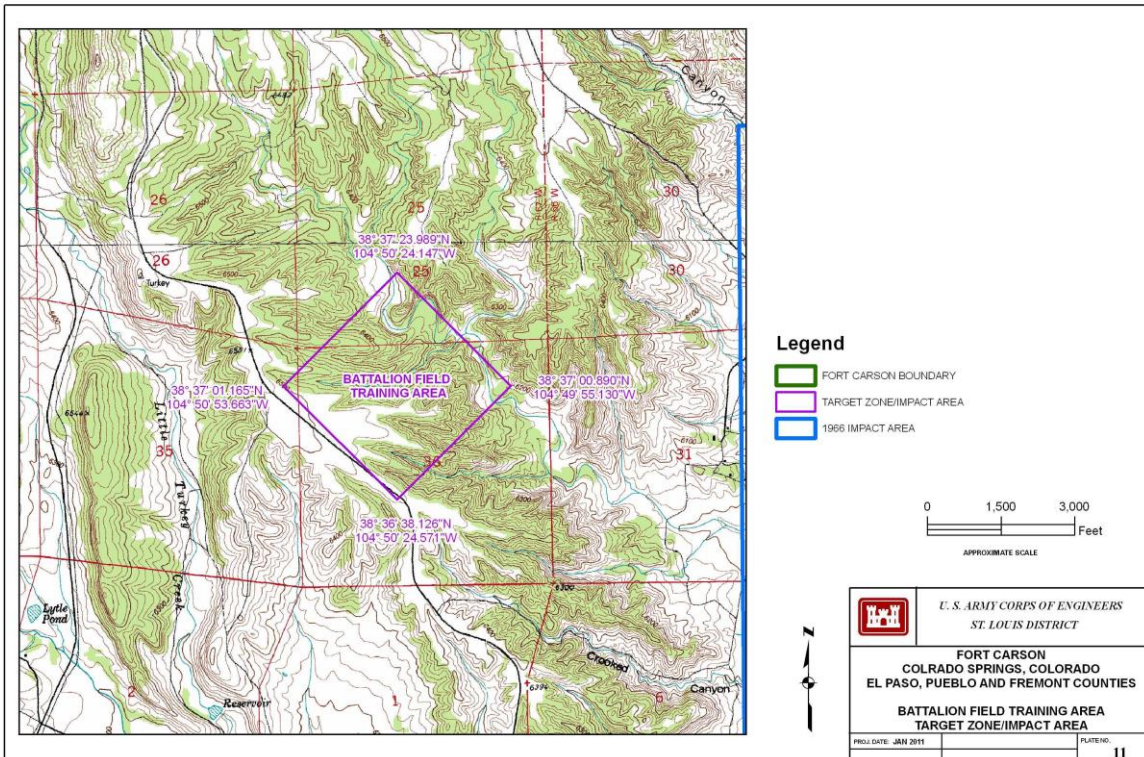

Joint Base McGuire-Dix-Lakehurst NJ 22

Schofield Barracks/Pohakuloa Training Area HI 23

* This document supersedes “M101 Impact Areas,” dated December 11, 2023.

Donnelly Training Area, Fort Wainwright AK

Area formerly part of Fort Greely, now under administrative control of Fort Wainwright

Fort Benning GA

M101 Impact Areas

M101 Impact Areas

M101 Impact Areas

M101 Impact Areas

Fort Bragg NC

M101 Impact Areas

Fort Campbell KY

The M101 target zone/impact area is in Tennessee.

M101 Impact Areas

Fort Carson CO

Fort Gordon GA

Fort Hood TX

Fort Hunter Liggett CA

M101 Impact Areas

M101 firing was on the O'Brien (aka O'Brein) Range. The legend should read "FORT KNOX BOUNDARY."

Fort Polk LA

Fort Riley KS

Fort Sill OK

Joint Base Lewis-McChord/Yakima Training Center WA

Memorandum for Record: Radiation Control Area (RCA) Addition at Joint Base Lewis-McChord, dated May 26, 2023 (ADAMS Accession No. ML23158A056)