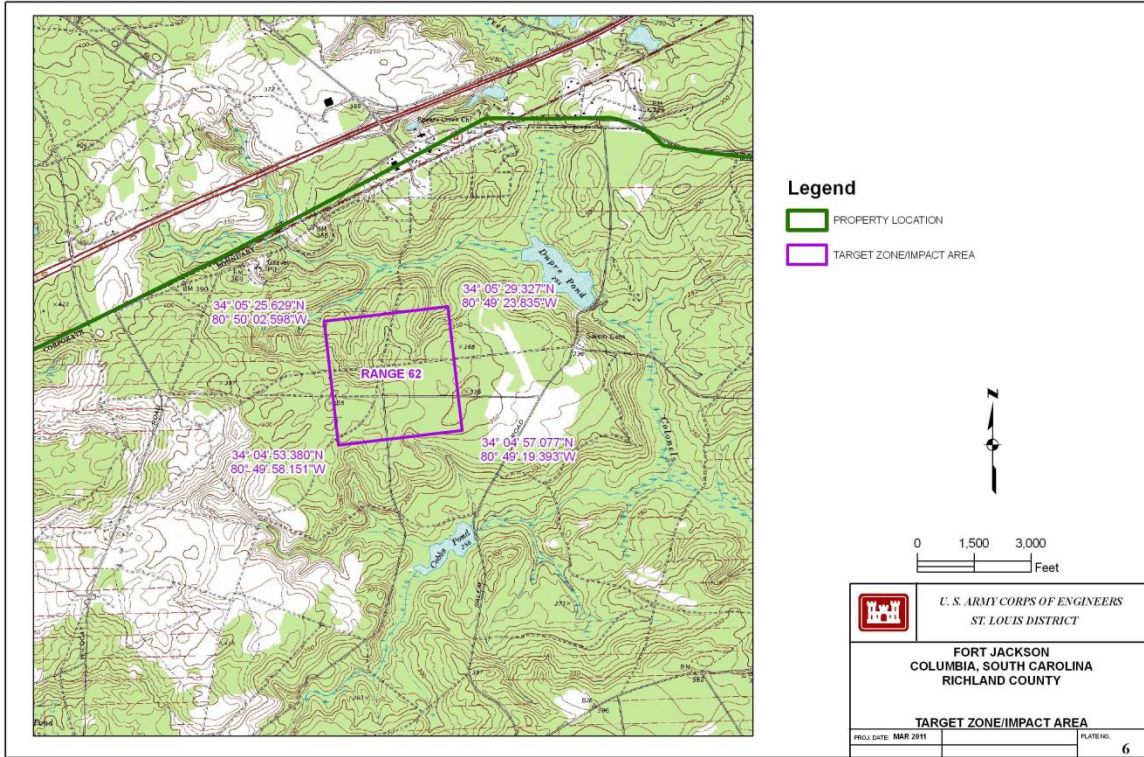

Area formerly part of Fort Greely, now under administrative control of Fort Wainwright

Fort Benning GA

M101 Impact Areas

M101 Impact Areas

M101 Impact Areas

M101 Impact Areas

Fort Bragg NC

M101 Impact Areas

Fort Campbell KY

The M101 target zone/impact area is in Tennessee.

M101 Impact Areas

Fort Carson CO

Fort Gordon GA

Fort Hood TX

Fort Hunter Liggett CA

M101 Impact Areas

Fort Jackson SC

M101 Impact Areas

Fort Knox KY

Email clarifying RCAs at Fort Knox, KY, 29 January 2016 (ML16041A107). The Davy Crockett weapon was fired at the Arms Knob and O'Brien Ranges.

The legend should read "FORT KNOX BOUNDARY."

M101 firing was on the O'Brien (aka O'Brein) Range. The legend should read "FORT KNOX BOUNDARY."

Fort Polk LA

Fort Riley KS

Fort Sill OK

Joint Base Lewis-McChord/Yakima Training Center WA

Memorandum for Record: Radiation Control Area (RCA) Addition at Joint Base Lewis-McChord, dated May 26, 2023 (ADAMS Accession No. ML23158A056)