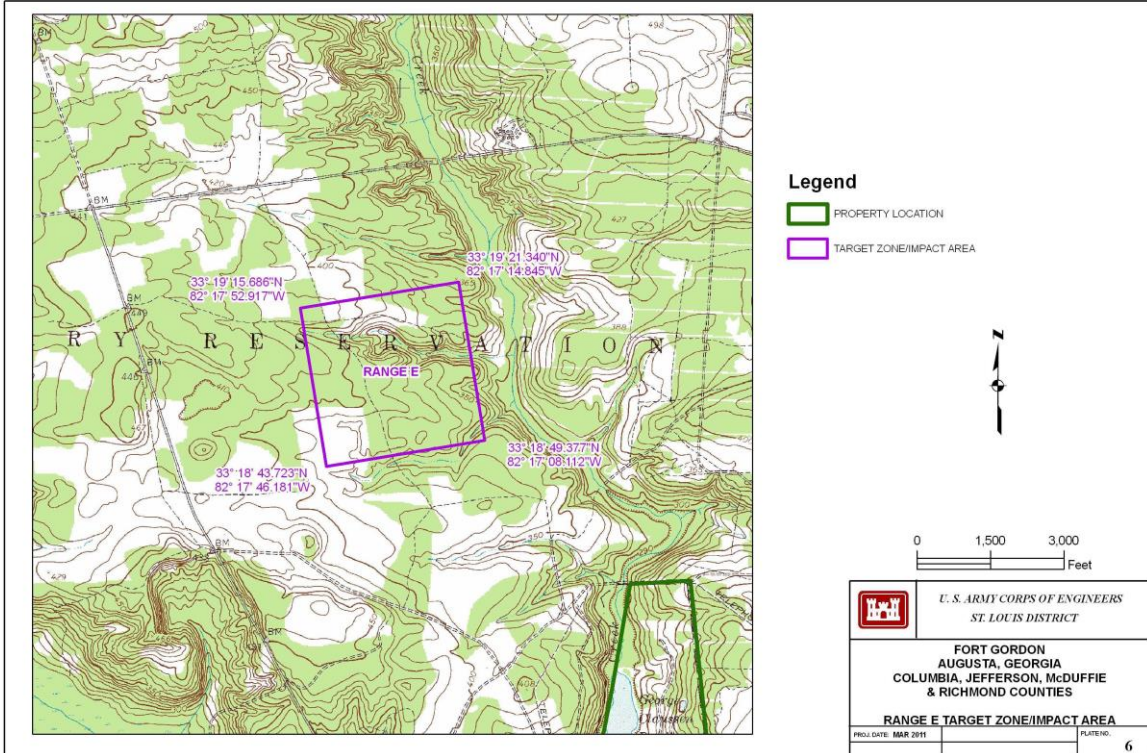

Area formerly part of Fort Greely, now under administrative control of Fort Wainwright

Fort Benning GA

M101 Impact Areas

M101 Impact Areas

M101 Impact Areas

M101 Impact Areas

Fort Bragg NC

M101 Impact Areas

Fort Campbell KY

The M101 target zone/impact area is in Tennessee.

M101 Impact Areas

Fort Carson CO

Fort Gordon GA

Fort Hood TX

Fort Hunter Liggett CA

M101 Impact Areas

Fort Jackson SC

M101 Impact Areas

Fort Knox KY

Email clarifying RCAs at Fort Knox, KY, 29 January 2016 (ML16041A107). The Davy Crockett weapon was fired at the Arms Knob and O'Brien Ranges.

The legend should read "FORT KNOX BOUNDARY."

M101 firing was on the O'Brien (aka O'Brein) Range. The legend should read "FORT KNOX BOUNDARY."

Fort Polk LA

Fort Riley KS

Fort Sill OK

Joint Base Lewis-McChord/Yakima Training Center WA

Memorandum for Record: Radiation Control Area (RCA) Addition at Joint Base Lewis-McChord, dated May 26, 2023 (ADAMS Accession No. ML23158A056)