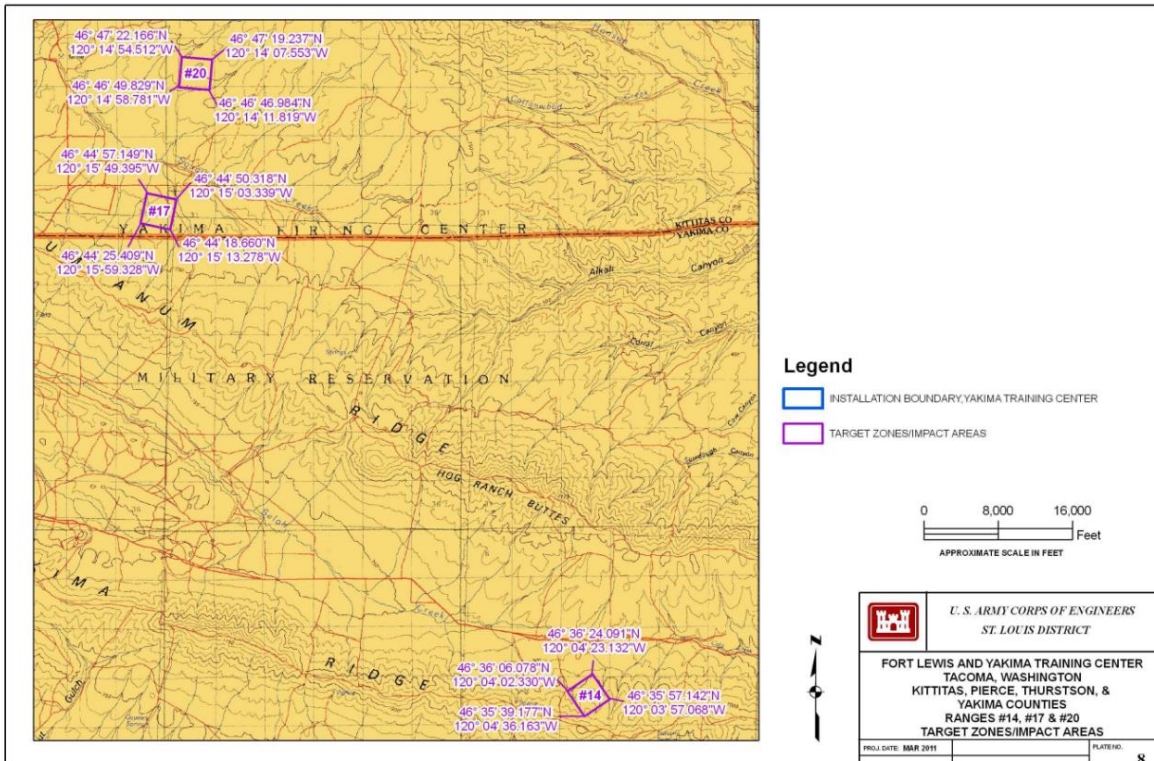

Fort Jackson SC

M101 Impact Areas

Fort Knox KY

Email clarifying RCAs at Fort Knox, KY, 29 January 2016 (ML16041A107). The Davy Crockett weapon was fired at the Arms Knob and O'Brien Ranges.

The legend should read "FORT KNOX BOUNDARY."

M101 firing was on the O'Brien (aka O'Brein) Range. The legend should read "FORT KNOX BOUNDARY."

Fort Polk LA

Fort Riley KS

Fort Sill OK

Joint Base Lewis-McChord/Yakima Training Center WA

Memorandum for Record: Radiation Control Area (RCA) Addition at Joint Base Lewis-McChord, dated May 26, 2023 (ADAMS Accession No. ML23158A056)