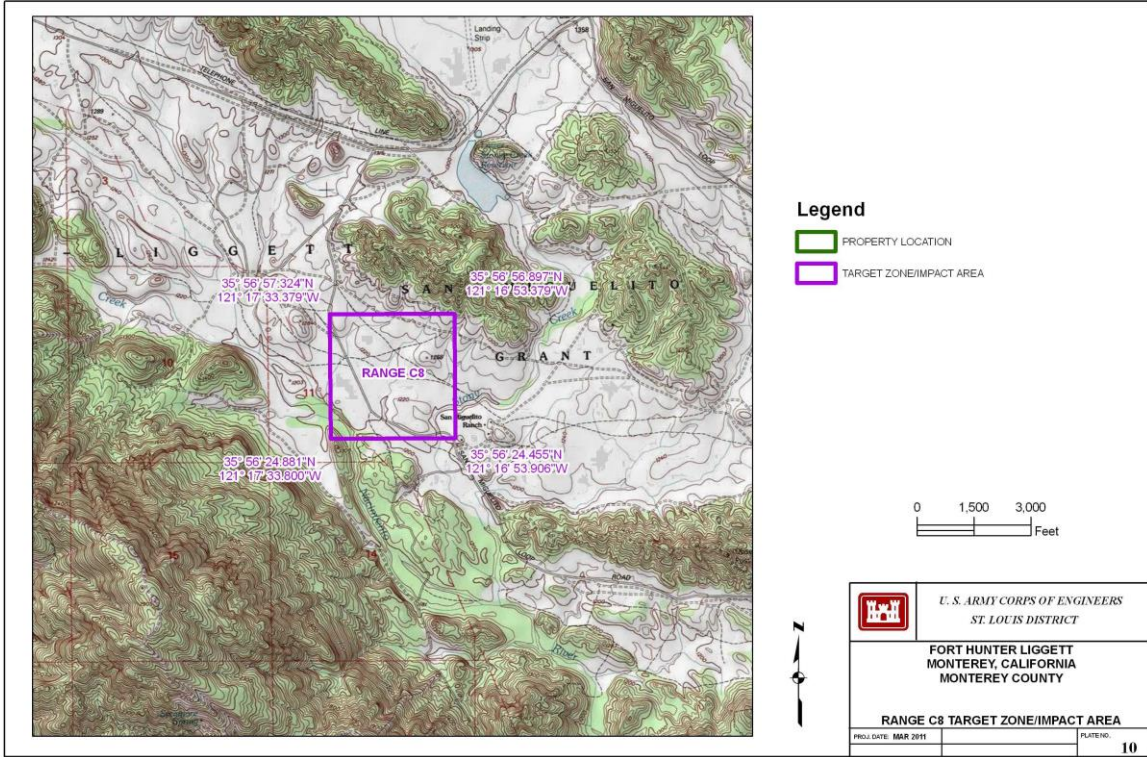

Fort Hunter Liggett CA