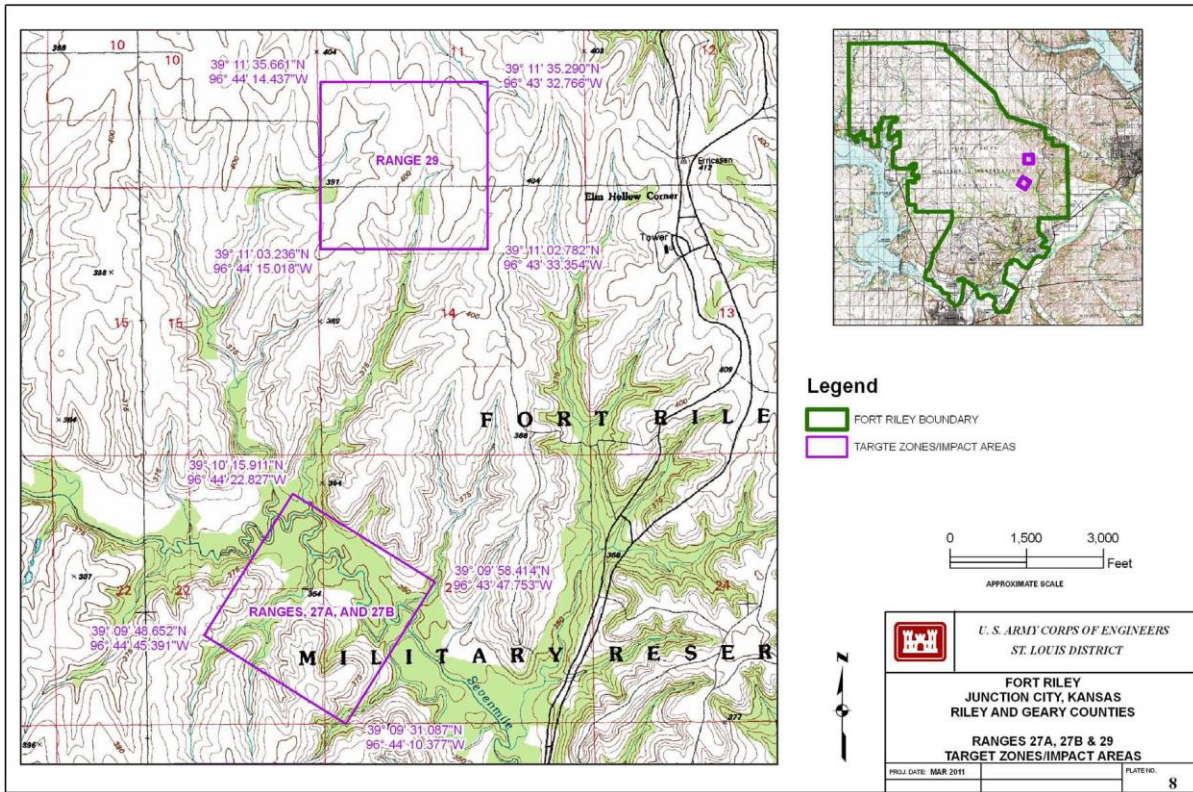

Fort Jackson SC

M101 Impact Areas

Fort Knox KY

Email clarifying RCAs at Fort Knox, KY, 29 January 2016 (ML16041A107). The Davy Crockett weapon was fired at the Arms Knob and O'Brien Ranges.

The legend should read "FORT KNOX BOUNDARY."

M101 firing was on the O'Brien (aka O'Brein) Range. The legend should read "FORT KNOX BOUNDARY."

Fort Polk LA

Fort Riley KS

Fort Sill OK

Joint Base Lewis-McChord/Yakima Training Center WA

Memorandum for Record: Radiation Control Area (RCA) Addition at Joint Base Lewis-McChord, dated May 26, 2023 (ADAMS Accession No. ML23158A056)