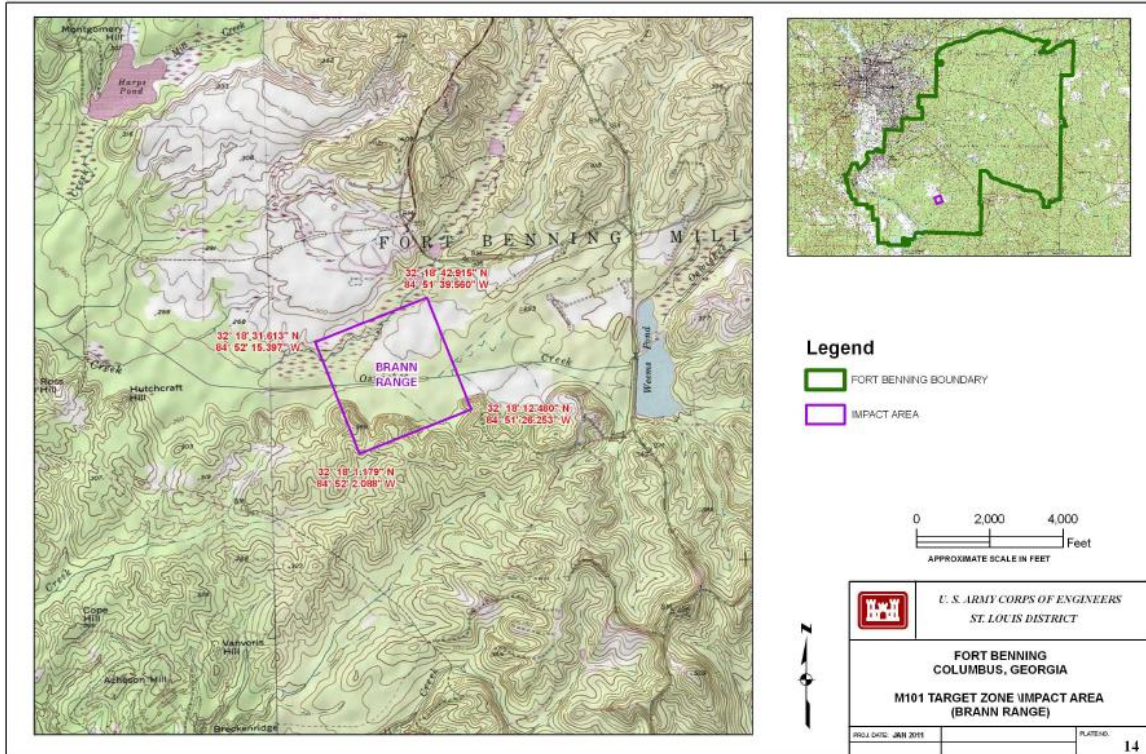

Joint Base McGuire-Dix-Lakehurst NJ 22

Schofield Barracks/Pohakuloa Training Area HI 23

* This document supersedes “M101 Impact Areas,” dated December 11, 2023.

Donnelly Training Area, Fort Wainwright AK

Area formerly part of Fort Greely, now under administrative control of Fort Wainwright

Fort Benning GA

M101 Impact Areas

M101 Impact Areas

M101 Impact Areas

M101 Impact Areas

Fort Bragg NC

M101 Impact Areas

Fort Jackson SC

M101 Impact Areas

Fort Knox KY

Email clarifying RCAs at Fort Knox, KY, 29 January 2016 (ML16041A107). The Davy Crockett weapon was fired at the Arms Knob and O'Brien Ranges.

The legend should read "FORT KNOX BOUNDARY."

M101 firing was on the O'Brien (aka O'Brein) Range. The legend should read "FORT KNOX BOUNDARY."

Fort Polk LA

Fort Riley KS

Fort Sill OK

Joint Base Lewis-McChord/Yakima Training Center WA

Memorandum for Record: Radiation Control Area (RCA) Addition at Joint Base Lewis-McChord, dated May 26, 2023 (ADAMS Accession No. ML23158A056)