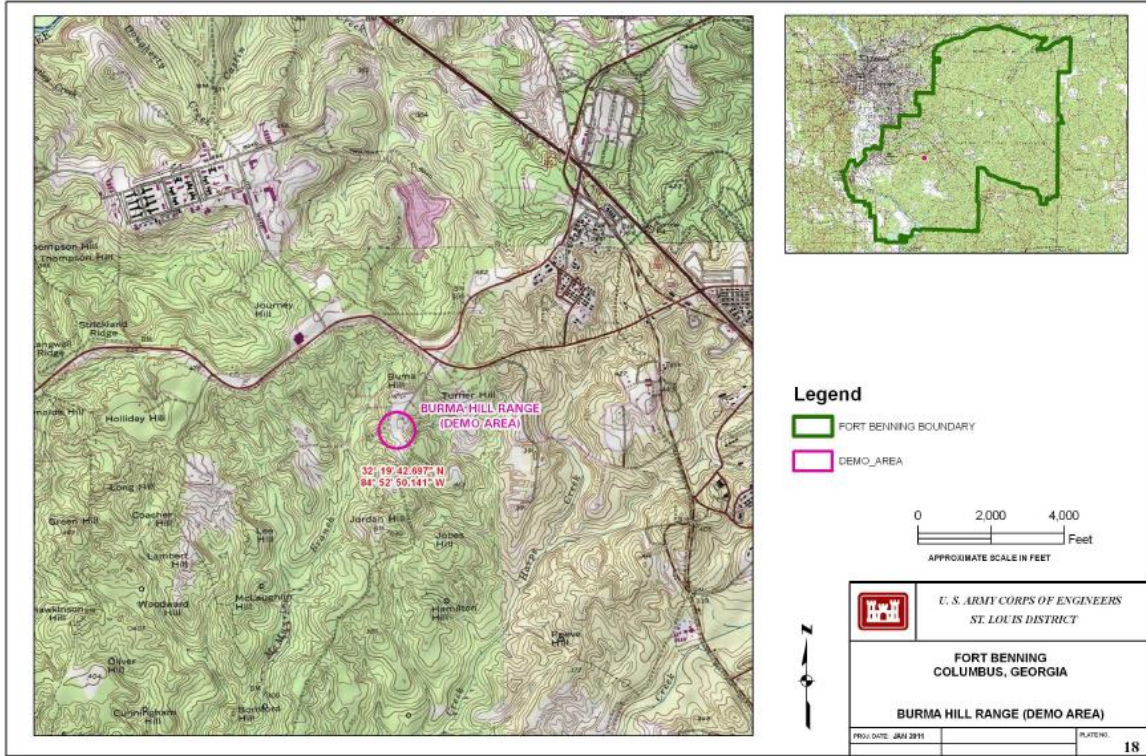

Joint Base McGuire-Dix-Lakehurst NJ 22

Schofield Barracks/Pohakuloa Training Area HI 23

* This document supersedes “M101 Impact Areas,” dated December 11, 2023.

Donnelly Training Area, Fort Wainwright AK

Area formerly part of Fort Greely, now under administrative control of Fort Wainwright

Fort Benning GA

M101 Impact Areas

M101 Impact Areas

M101 Impact Areas

M101 Impact Areas

Fort Bragg NC

M101 Impact Areas

Fort Jackson SC

M101 Impact Areas

Fort Knox KY

Email clarifying RCAs at Fort Knox, KY, 29 January 2016 (ML16041A107). The Davy Crockett weapon was fired at the Arms Knob and O'Brien Ranges.

The legend should read "FORT KNOX BOUNDARY."

M101 firing was on the O'Brien (aka O'Brein) Range. The legend should read "FORT KNOX BOUNDARY."

Fort Polk LA

Fort Riley KS

Fort Sill OK

Joint Base Lewis-McChord/Yakima Training Center WA

Memorandum for Record: Radiation Control Area (RCA) Addition at Joint Base Lewis-McChord, dated May 26, 2023 (ADAMS Accession No. ML23158A056)