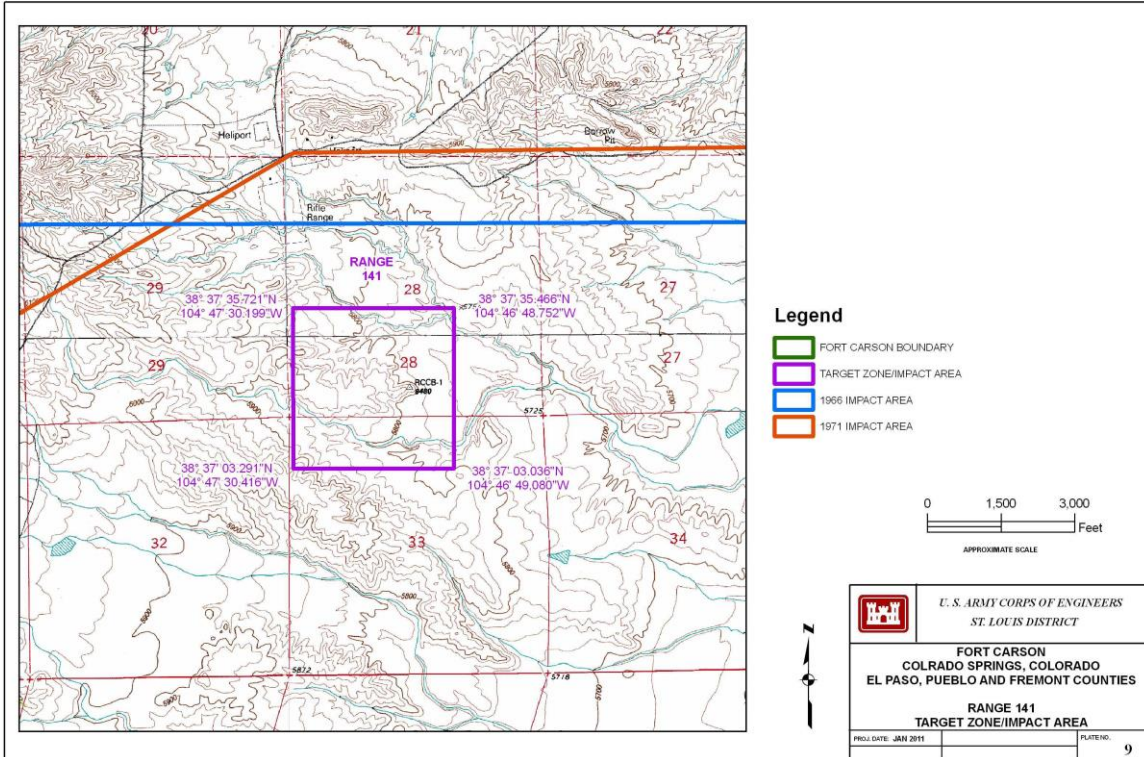

Area formerly part of Fort Greely, now under administrative control of Fort Wainwright

Fort Benning GA

M101 Impact Areas

M101 Impact Areas

M101 Impact Areas

M101 Impact Areas

Fort Bragg NC

M101 Impact Areas

Fort Campbell KY

The M101 target zone/impact area is in Tennessee.

M101 Impact Areas

Fort Carson CO

Fort Gordon GA

Fort Hood TX

Fort Hunter Liggett CA

M101 Impact Areas

Fort Jackson SC

M101 Impact Areas

Fort Knox KY

Email clarifying RCAs at Fort Knox, KY, 29 January 2016 (ML16041A107). The Davy Crockett weapon was fired at the Arms Knob and O'Brien Ranges.

The legend should read "FORT KNOX BOUNDARY."

M101 firing was on the O'Brien (aka O'Brein) Range. The legend should read "FORT KNOX BOUNDARY."

Fort Polk LA

Fort Riley KS

Fort Sill OK

Joint Base Lewis-McChord/Yakima Training Center WA

Memorandum for Record: Radiation Control Area (RCA) Addition at Joint Base Lewis-McChord, dated May 26, 2023 (ADAMS Accession No. ML23158A056)