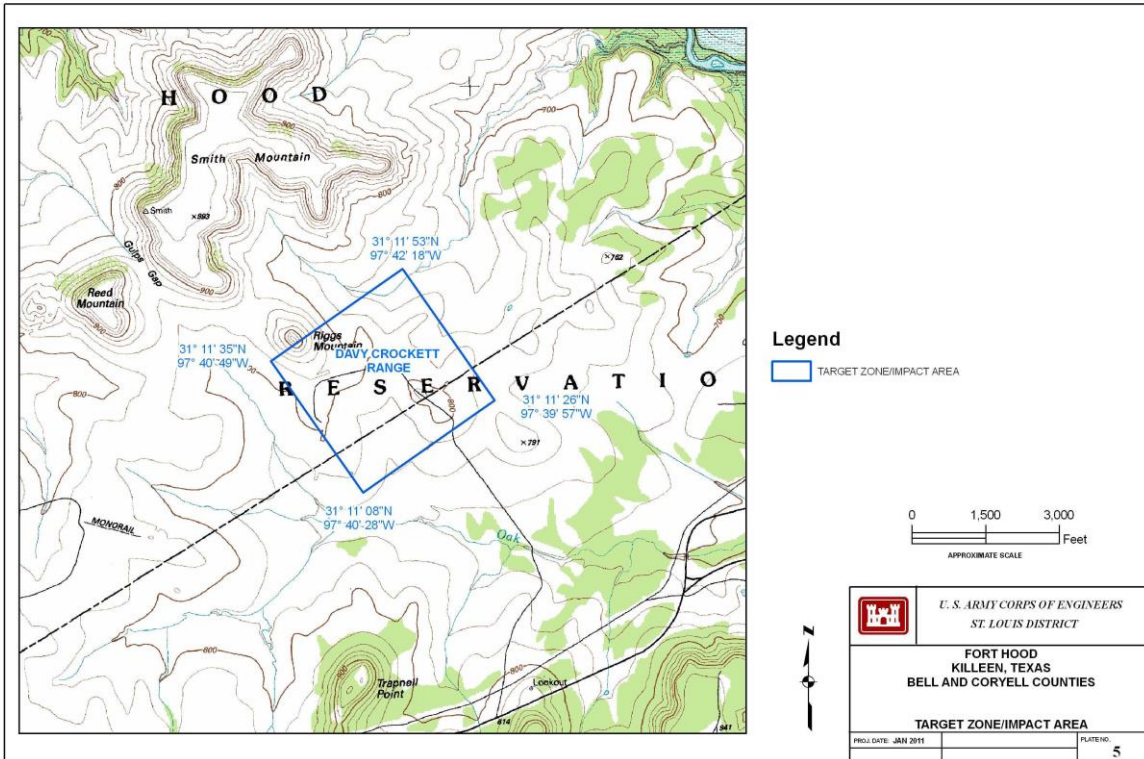

Area formerly part of Fort Greely, now under administrative control of Fort Wainwright

Fort Benning GA

M101 Impact Areas

M101 Impact Areas

M101 Impact Areas

M101 Impact Areas

Fort Bragg NC

M101 Impact Areas

Fort Campbell KY

The M101 target zone/impact area is in Tennessee.

M101 Impact Areas

Fort Carson CO

Fort Gordon GA

Fort Hood TX

Fort Hunter Liggett CA

M101 Impact Areas

Fort Jackson SC

M101 Impact Areas

Fort Knox KY

Email clarifying RCAs at Fort Knox, KY, 29 January 2016 (ML16041A107). The Davy Crockett weapon was fired at the Arms Knob and O'Brien Ranges.

The legend should read "FORT KNOX BOUNDARY."

M101 firing was on the O'Brien (aka O'Brein) Range. The legend should read "FORT KNOX BOUNDARY."

Fort Polk LA

Fort Riley KS

Fort Sill OK

Joint Base Lewis-McChord/Yakima Training Center WA

Memorandum for Record: Radiation Control Area (RCA) Addition at Joint Base Lewis-McChord, dated May 26, 2023 (ADAMS Accession No. ML23158A056)