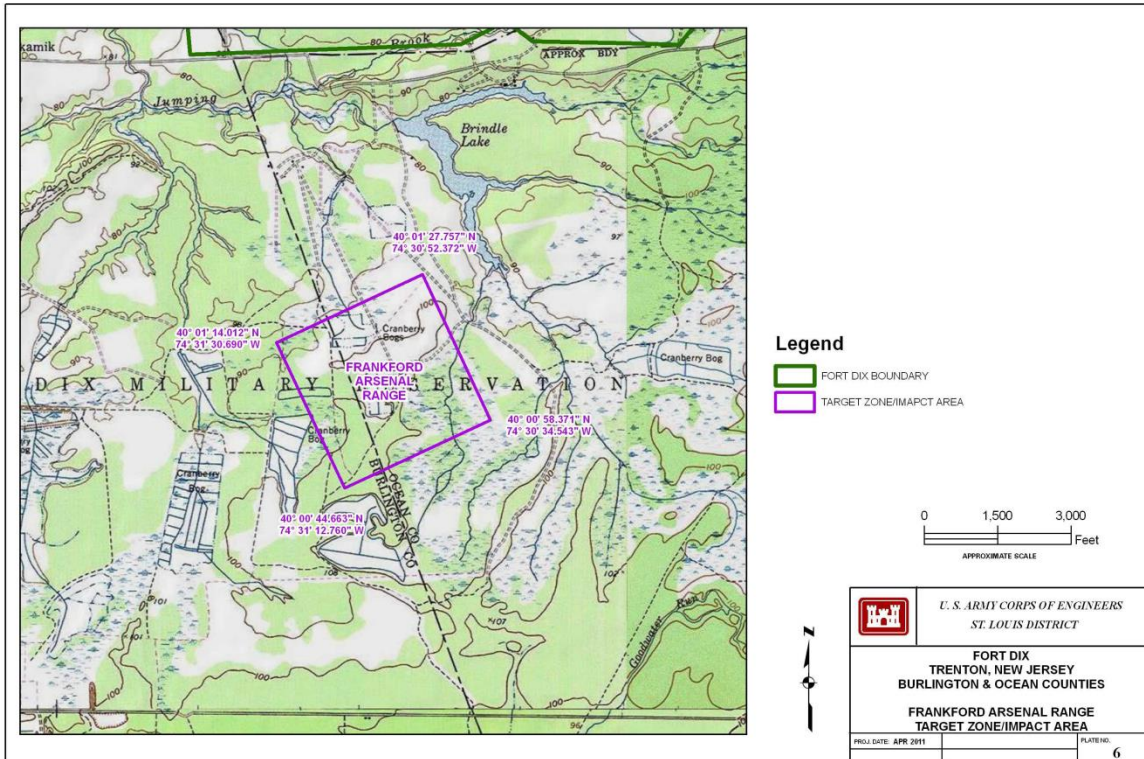

Fort Jackson SC

M101 Impact Areas

Fort Knox KY

Email clarifying RCAs at Fort Knox, KY, 29 January 2016 (ML16041A107). The Davy Crockett weapon was fired at the Arms Knob and O'Brien Ranges.

The legend should read "FORT KNOX BOUNDARY."

M101 firing was on the O'Brien (aka O'Brein) Range. The legend should read "FORT KNOX BOUNDARY."

Fort Polk LA

Fort Riley KS

Fort Sill OK

Joint Base Lewis-McChord/Yakima Training Center WA

Memorandum for Record: Radiation Control Area (RCA) Addition at Joint Base Lewis-McChord, dated May 26, 2023 (ADAMS Accession No. ML23158A056)

M101 Impact Areas

The coordinates for Range #14 in the Yakima Training Center map above are incorrect. The following corrected map (ADAMS # ML20031D608) shows the corrected coordinates:

Joint Base McGuire-Dix-Lakehurst NJ