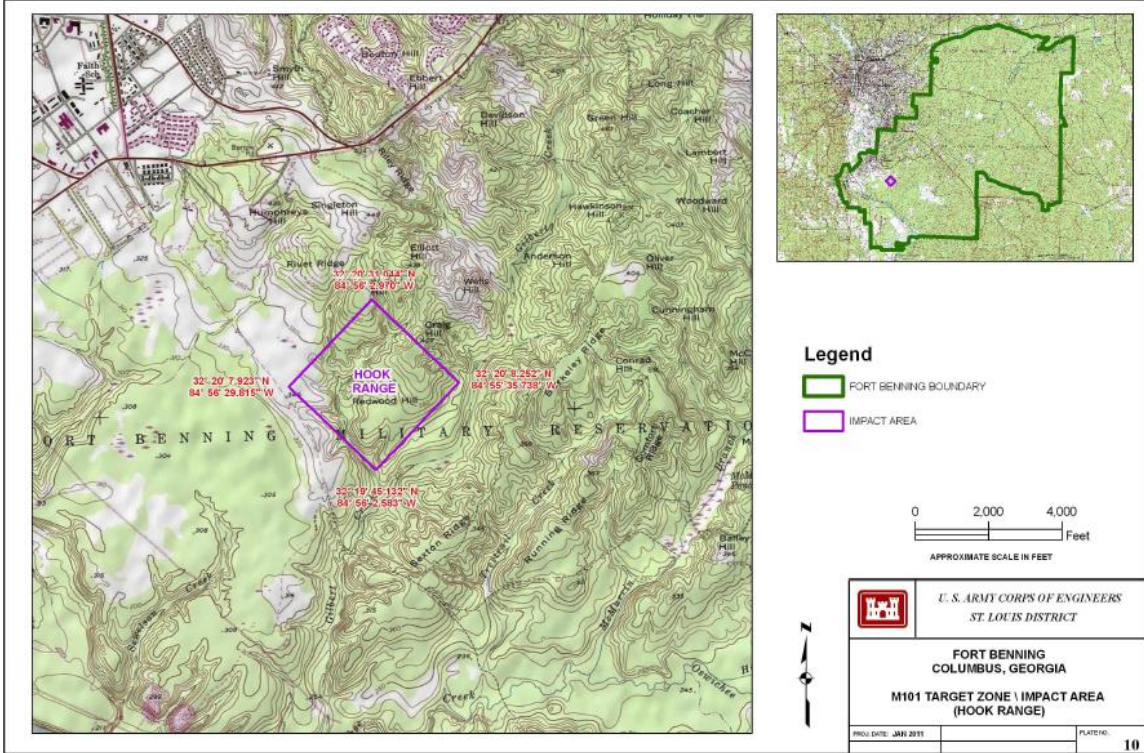

Joint Base McGuire-Dix-Lakehurst NJ 22

Schofield Barracks/Pohakuloa Training Area HI 23

* This document supersedes “M101 Impact Areas,” dated December 11, 2023.

Donnelly Training Area, Fort Wainwright AK

Area formerly part of Fort Greely, now under administrative control of Fort Wainwright

Fort Benning GA

M101 Impact Areas

M101 Impact Areas

M101 Impact Areas

M101 Impact Areas

Fort Bragg NC

M101 Impact Areas

Fort Jackson SC

M101 Impact Areas

Fort Knox KY

Email clarifying RCAs at Fort Knox, KY, 29 January 2016 (ML16041A107). The Davy Crockett weapon was fired at the Arms Knob and O'Brien Ranges.

The legend should read "FORT KNOX BOUNDARY."

M101 firing was on the O'Brien (aka O'Brein) Range. The legend should read "FORT KNOX BOUNDARY."

Fort Polk LA

Fort Riley KS

Fort Sill OK

Joint Base Lewis-McChord/Yakima Training Center WA

Memorandum for Record: Radiation Control Area (RCA) Addition at Joint Base Lewis-McChord, dated May 26, 2023 (ADAMS Accession No. ML23158A056)