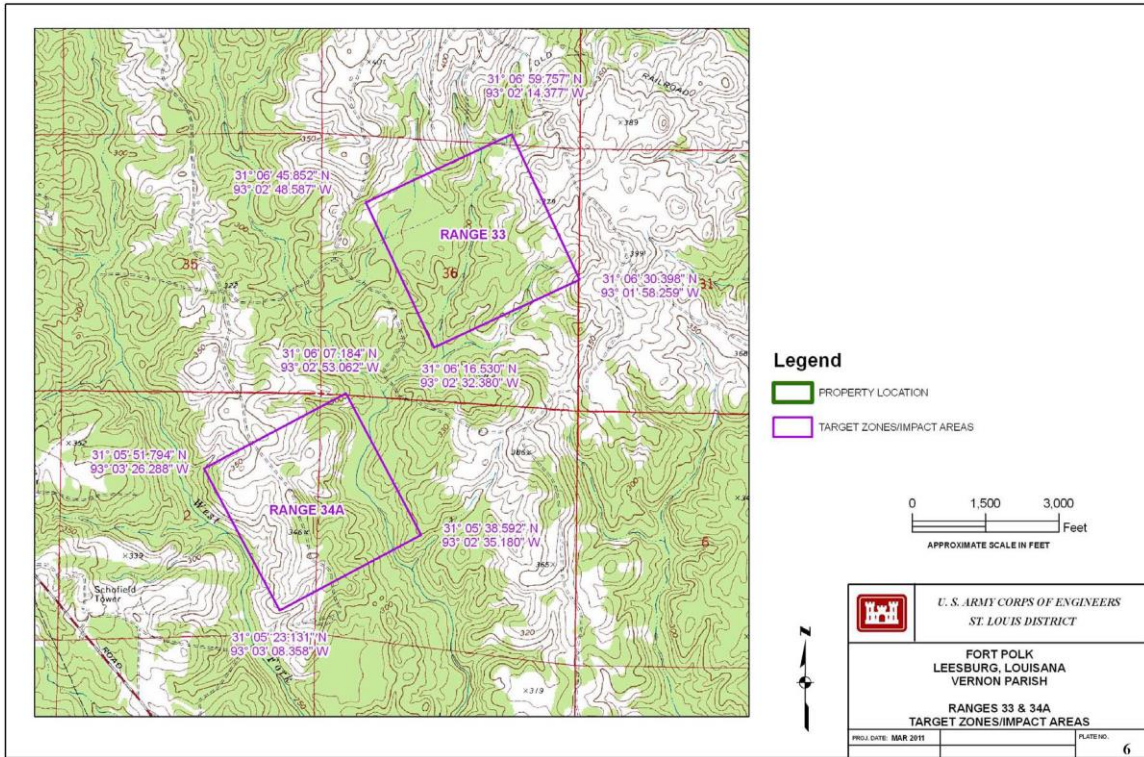

Fort Jackson SC

M101 Impact Areas

Fort Knox KY

Email clarifying RCAs at Fort Knox, KY, 29 January 2016 (ML16041A107). The Davy Crockett weapon was fired at the Arms Knob and O'Brien Ranges.

The legend should read "FORT KNOX BOUNDARY."

M101 firing was on the O'Brien (aka O'Brein) Range. The legend should read "FORT KNOX BOUNDARY."

Fort Polk LA

Fort Riley KS

Fort Sill OK

Joint Base Lewis-McChord/Yakima Training Center WA

Memorandum for Record: Radiation Control Area (RCA) Addition at Joint Base Lewis-McChord, dated May 26, 2023 (ADAMS Accession No. ML23158A056)