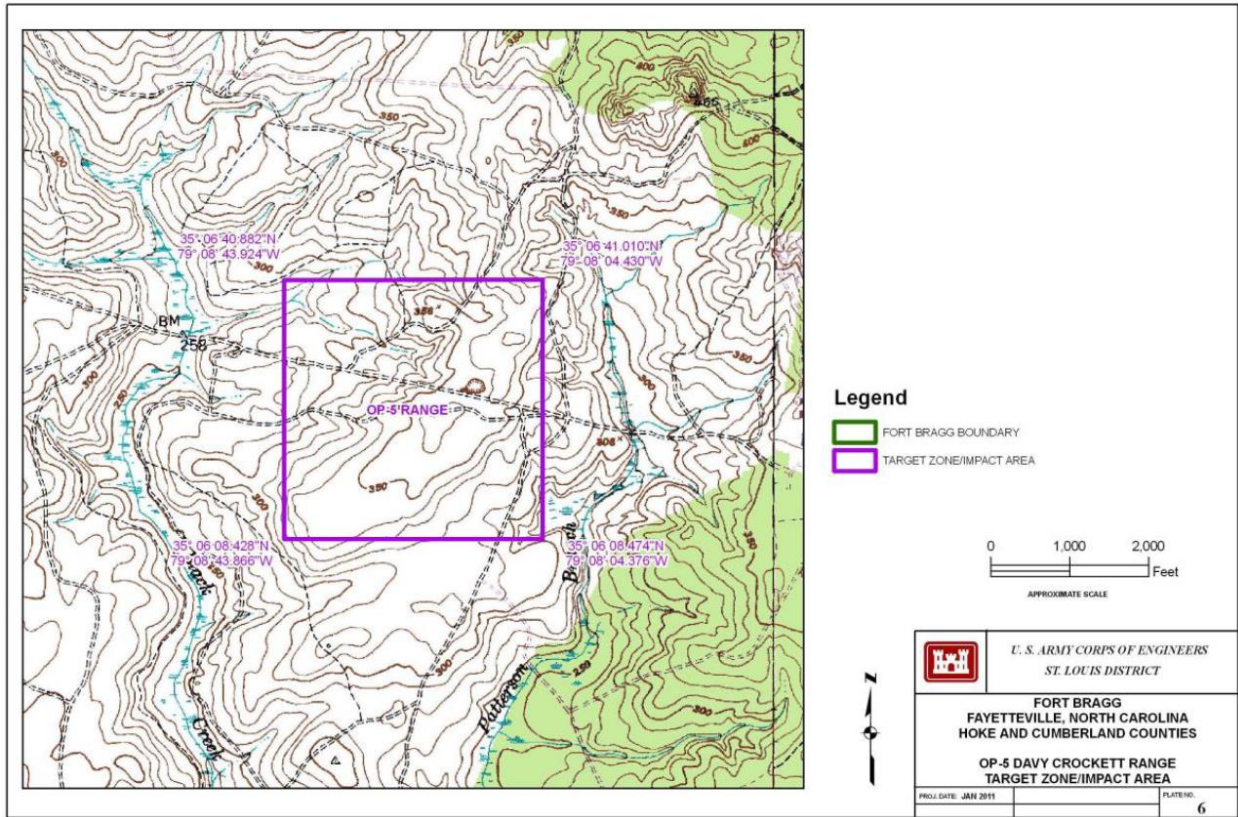

Area formerly part of Fort Greely, now under administrative control of Fort Wainwright

Fort Benning GA

M101 Impact Areas

M101 Impact Areas

M101 Impact Areas

M101 Impact Areas

Fort Bragg NC

M101 Impact Areas

Fort Jackson SC

M101 Impact Areas

Fort Knox KY

Email clarifying RCAs at Fort Knox, KY, 29 January 2016 (ML16041A107). The Davy Crockett weapon was fired at the Arms Knob and O'Brien Ranges.

The legend should read "FORT KNOX BOUNDARY."

M101 firing was on the O'Brien (aka O'Brein) Range. The legend should read "FORT KNOX BOUNDARY."

Fort Polk LA

Fort Riley KS

Fort Sill OK

Joint Base Lewis-McChord/Yakima Training Center WA

Memorandum for Record: Radiation Control Area (RCA) Addition at Joint Base Lewis-McChord, dated May 26, 2023 (ADAMS Accession No. ML23158A056)