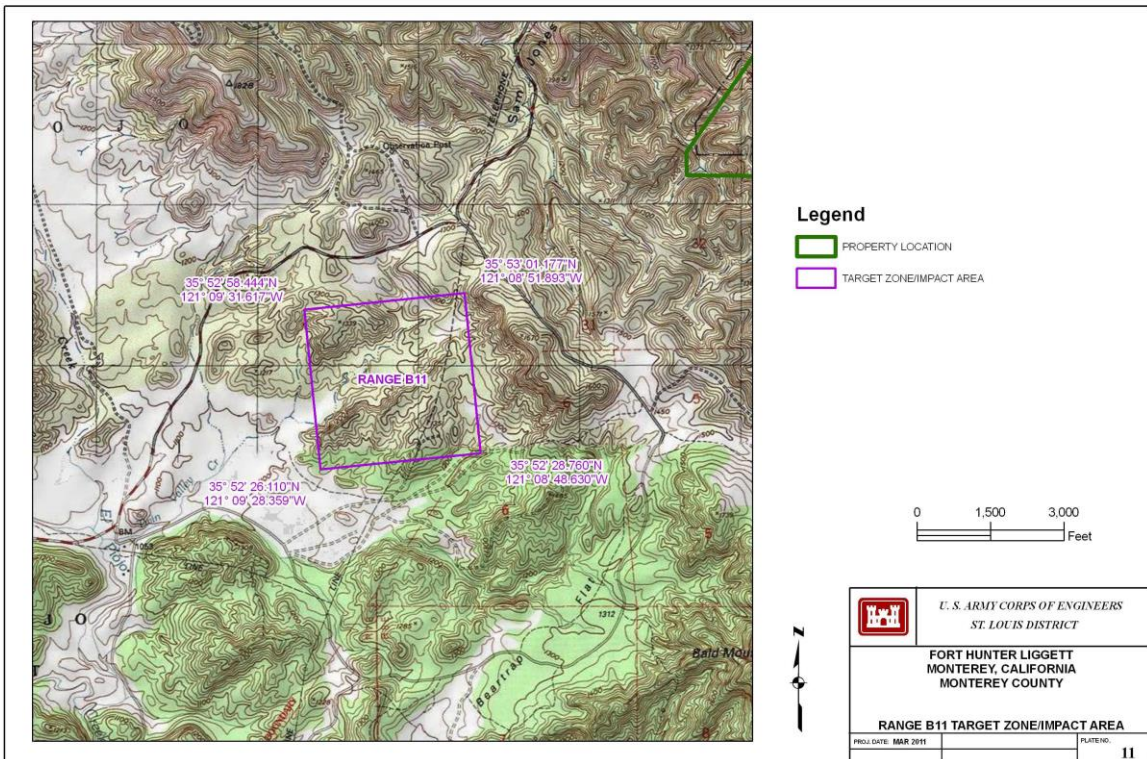

Area formerly part of Fort Greely, now under administrative control of Fort Wainwright

Fort Benning GA

M101 Impact Areas

M101 Impact Areas

M101 Impact Areas

M101 Impact Areas

Fort Bragg NC

M101 Impact Areas

Fort Campbell KY

The M101 target zone/impact area is in Tennessee.

M101 Impact Areas

Fort Carson CO

Fort Gordon GA

Fort Hood TX

Fort Hunter Liggett CA

M101 Impact Areas

Fort Jackson SC

M101 Impact Areas

Fort Knox KY

Email clarifying RCAs at Fort Knox, KY, 29 January 2016 (ML16041A107). The Davy Crockett weapon was fired at the Arms Knob and O'Brien Ranges.

The legend should read "FORT KNOX BOUNDARY."

M101 firing was on the O'Brien (aka O'Brein) Range. The legend should read "FORT KNOX BOUNDARY."

Fort Polk LA

Fort Riley KS

Fort Sill OK

Joint Base Lewis-McChord/Yakima Training Center WA

Memorandum for Record: Radiation Control Area (RCA) Addition at Joint Base Lewis-McChord, dated May 26, 2023 (ADAMS Accession No. ML23158A056)