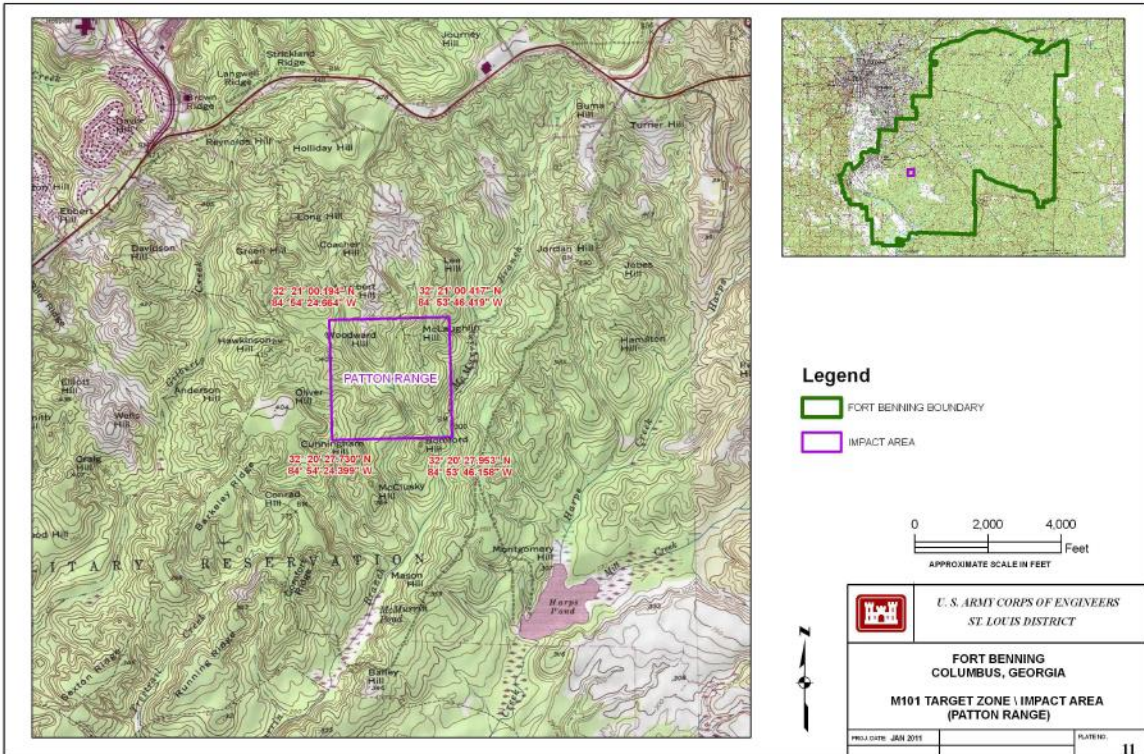

Joint Base McGuire-Dix-Lakehurst NJ 22

Schofield Barracks/Pohakuloa Training Area HI 23

* This document supersedes “M101 Impact Areas,” dated December 11, 2023.

Donnelly Training Area, Fort Wainwright AK

Area formerly part of Fort Greely, now under administrative control of Fort Wainwright

Fort Benning GA

M101 Impact Areas

M101 Impact Areas

M101 Impact Areas

M101 Impact Areas

Fort Bragg NC

M101 Impact Areas

Fort Jackson SC

M101 Impact Areas

Fort Knox KY

Email clarifying RCAs at Fort Knox, KY, 29 January 2016 (ML16041A107). The Davy Crockett weapon was fired at the Arms Knob and O'Brien Ranges.

The legend should read "FORT KNOX BOUNDARY."

M101 firing was on the O'Brien (aka O'Brein) Range. The legend should read "FORT KNOX BOUNDARY."

Fort Polk LA

Fort Riley KS

Fort Sill OK

Joint Base Lewis-McChord/Yakima Training Center WA

Memorandum for Record: Radiation Control Area (RCA) Addition at Joint Base Lewis-McChord, dated May 26, 2023 (ADAMS Accession No. ML23158A056)