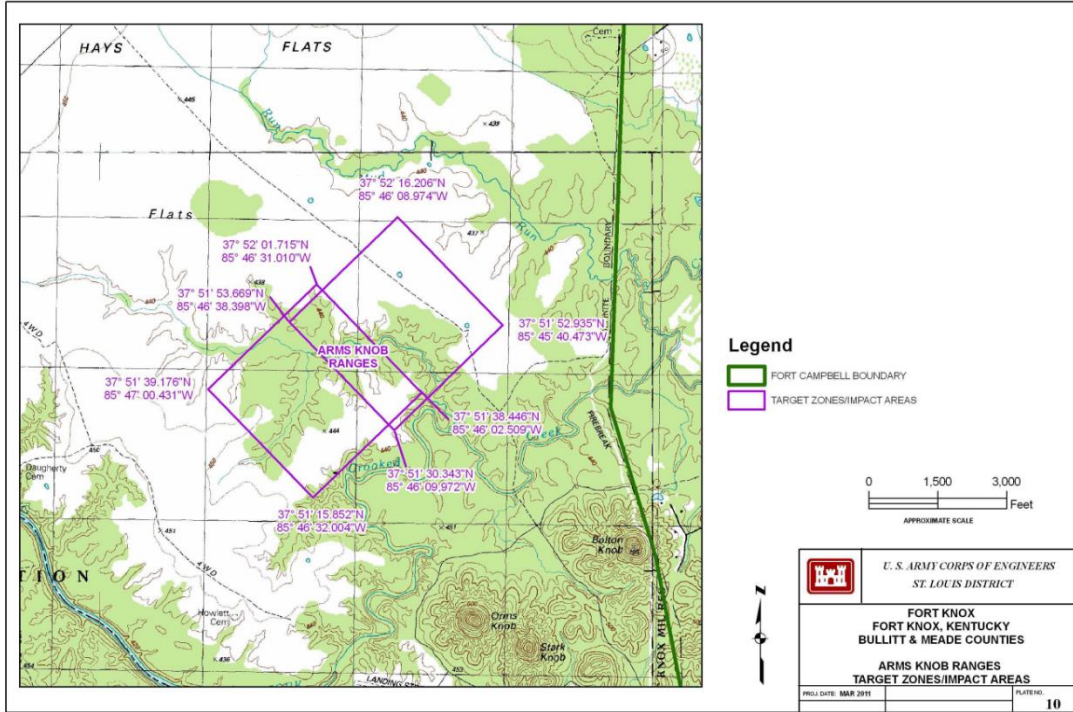

M101 Impact Areas

Fort Campbell KY

The M101 target zone/impact area is in Tennessee.

M101 Impact Areas

Fort Carson CO

Fort Gordon (formerly Fort Eisenhower) GA

Fort Hood (formerly Fort Cavazos) TX

Fort Hunter Liggett CA

M101 Impact Areas

Fort Jackson SC

M101 Impact Areas

Fort Knox KY

Email clarifying RCAs at Fort Knox, KY, 29 January 2016 (ML16041A107). The Davy Crockett weapon was fired at the Arms Knob and O'Brien Ranges.

The legend should read "FORT KNOX BOUNDARY."

M101 firing was on the O'Brien (aka O'Brein) Range. The legend should read "FORT KNOX BOUNDARY."

Fort Polk (formerly Fort Johnson) LA

Fort Riley KS

Fort Sill OK

Joint Base Lewis-McChord/Yakima Training Center WA

Memorandum for Record: Radiation Control Area (RCA) Addition at Joint Base Lewis-McChord, dated May 26, 2023 (ADAMS Accession No. ML23158A056)

M101 Impact Areas