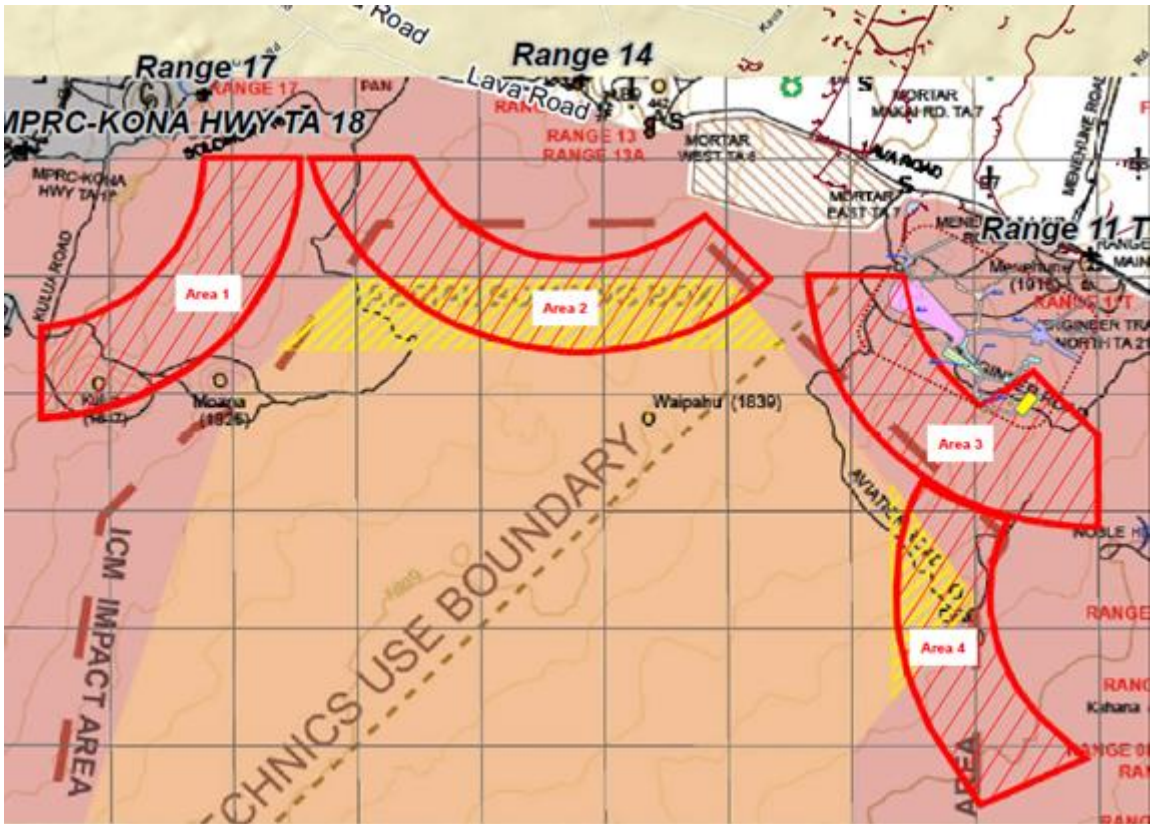

M101 Impact Areas

M101 Impact Areas at Pohakuloa Training Area