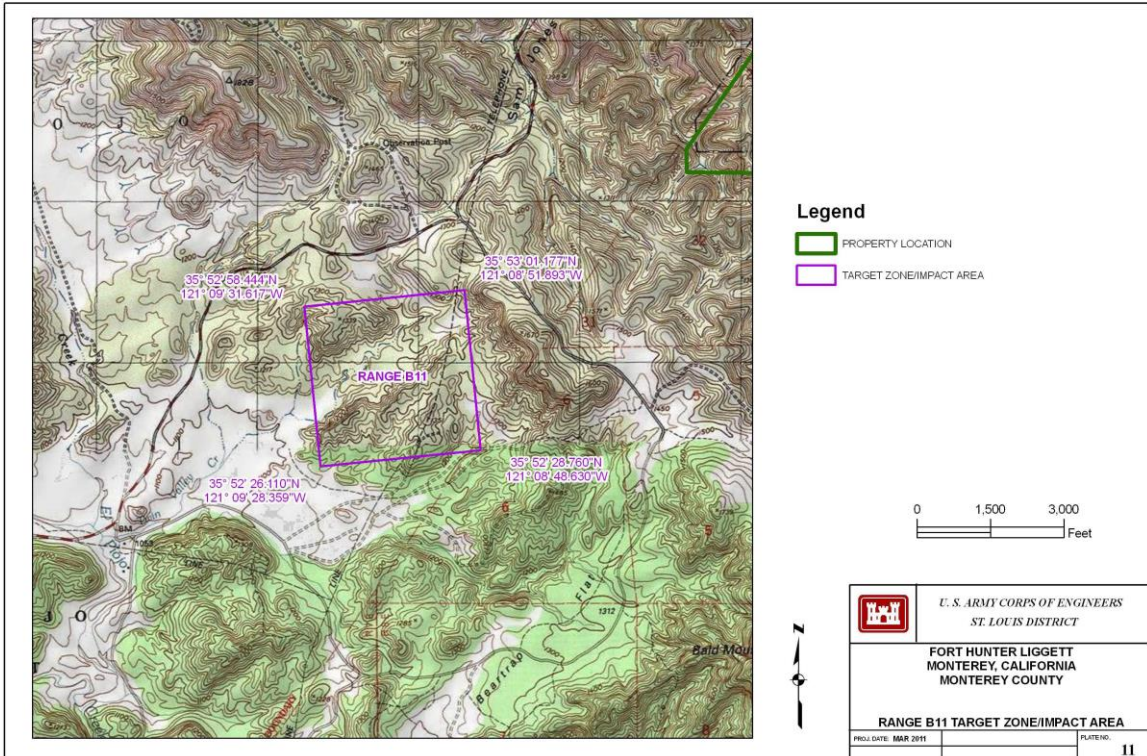

Area formerly part of Fort Greely, now under administrative control of Fort Wainwright

Fort Benning (formerly Fort Moore) GA

M101 Impact Areas

M101 Impact Areas

M101 Impact Areas

M101 Impact Areas

Fort Bragg (formerly Fort Liberty) NC

M101 Impact Areas

Fort Campbell KY

The M101 target zone/impact area is in Tennessee.

M101 Impact Areas

Fort Carson CO

Fort Gordon (formerly Fort Eisenhower) GA

Fort Hood (formerly Fort Cavazos) TX

Fort Hunter Liggett CA

M101 Impact Areas

Fort Jackson SC

M101 Impact Areas

Fort Knox KY

Email clarifying RCAs at Fort Knox, KY, 29 January 2016 (ML16041A107). The Davy Crockett weapon was fired at the Arms Knob and O'Brien Ranges.

The legend should read "FORT KNOX BOUNDARY."

M101 firing was on the O'Brien (aka O'Brein) Range. The legend should read "FORT KNOX BOUNDARY."

Fort Polk (formerly Fort Johnson) LA

Fort Riley KS

Fort Sill OK