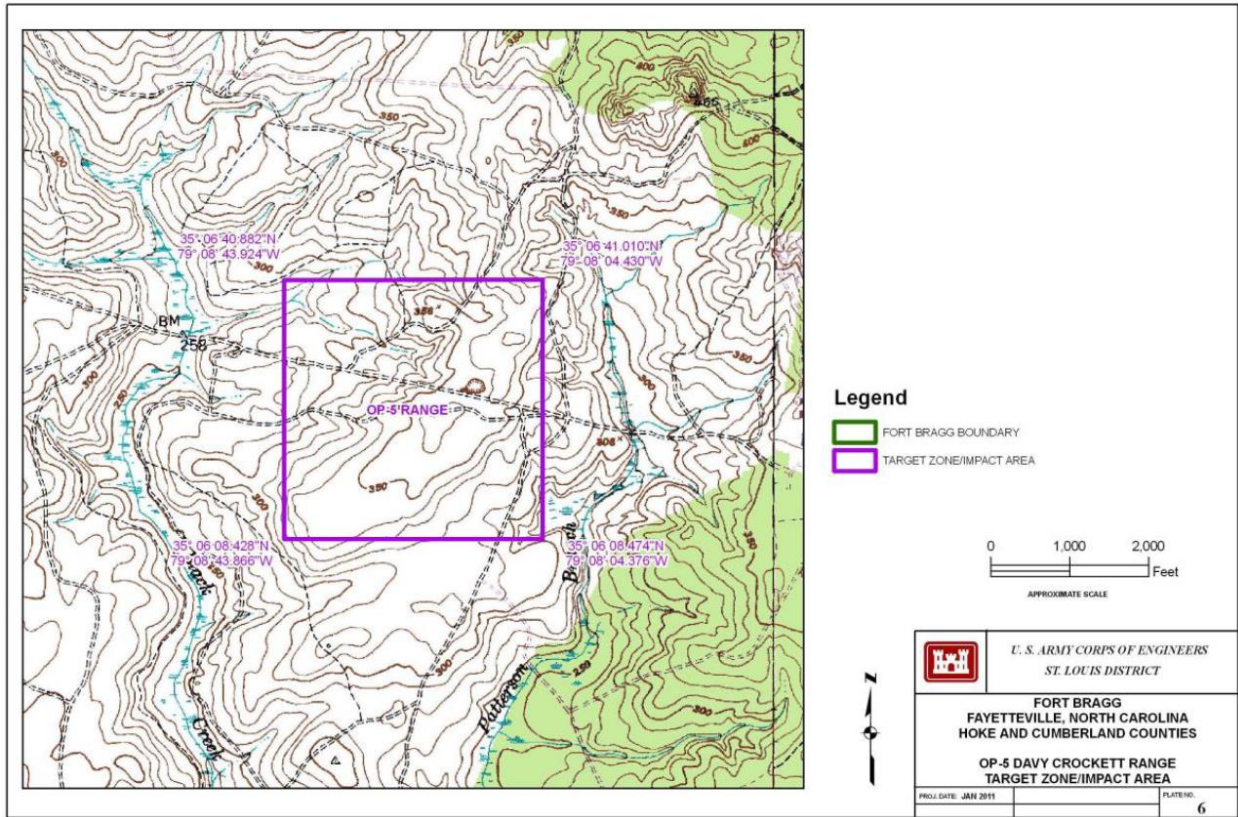

Area formerly part of Fort Greely, now under administrative control of Fort Wainwright

Fort Benning (formerly Fort Moore) GA

M101 Impact Areas

M101 Impact Areas

M101 Impact Areas

M101 Impact Areas

Fort Bragg (formerly Fort Liberty) NC

M101 Impact Areas

Fort Campbell KY

The M101 target zone/impact area is in Tennessee.

M101 Impact Areas

Fort Carson CO

Fort Gordon (formerly Fort Eisenhower) GA

Fort Hood (formerly Fort Cavazos) TX

Fort Hunter Liggett CA

M101 Impact Areas

Fort Jackson SC

M101 Impact Areas

Fort Knox KY

Email clarifying RCAs at Fort Knox, KY, 29 January 2016 (ML16041A107). The Davy Crockett weapon was fired at the Arms Knob and O'Brien Ranges.

The legend should read "FORT KNOX BOUNDARY."

M101 firing was on the O'Brien (aka O'Brein) Range. The legend should read "FORT KNOX BOUNDARY."

Fort Polk (formerly Fort Johnson) LA

Fort Riley KS

Fort Sill OK