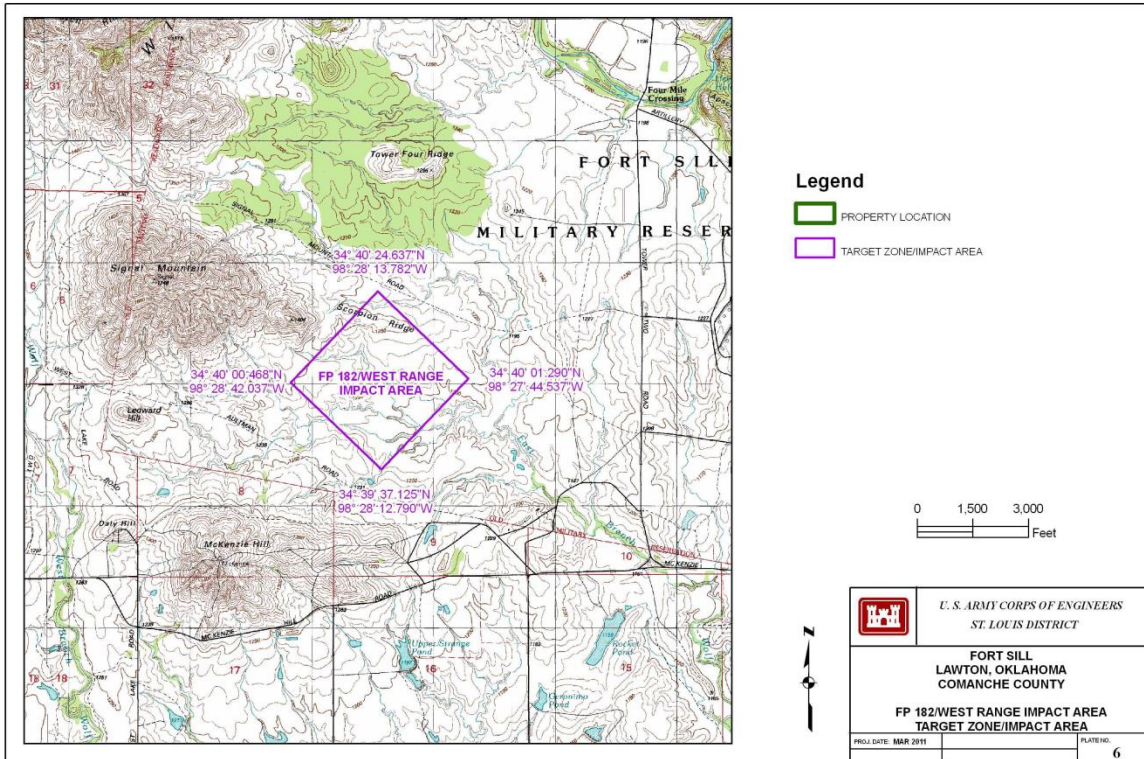

M101 Impact Areas

Fort Jackson SC

M101 Impact Areas

Fort Knox KY

Email clarifying RCAs at Fort Knox, KY, 29 January 2016 (ML16041A107). The Davy Crockett weapon was fired at the Arms Knob and O'Brien Ranges.

The legend should read "FORT KNOX BOUNDARY."

M101 firing was on the O'Brien (aka O'Brein) Range. The legend should read "FORT KNOX BOUNDARY."

Fort Polk (formerly Fort Johnson) LA

Fort Riley KS

Fort Sill OK

Joint Base Lewis-McChord/Yakima Training Center WA

Memorandum for Record: Radiation Control Area (RCA) Addition at Joint Base Lewis-McChord, dated May 26, 2023 (ADAMS Accession No. ML23158A056)

M101 Impact Areas