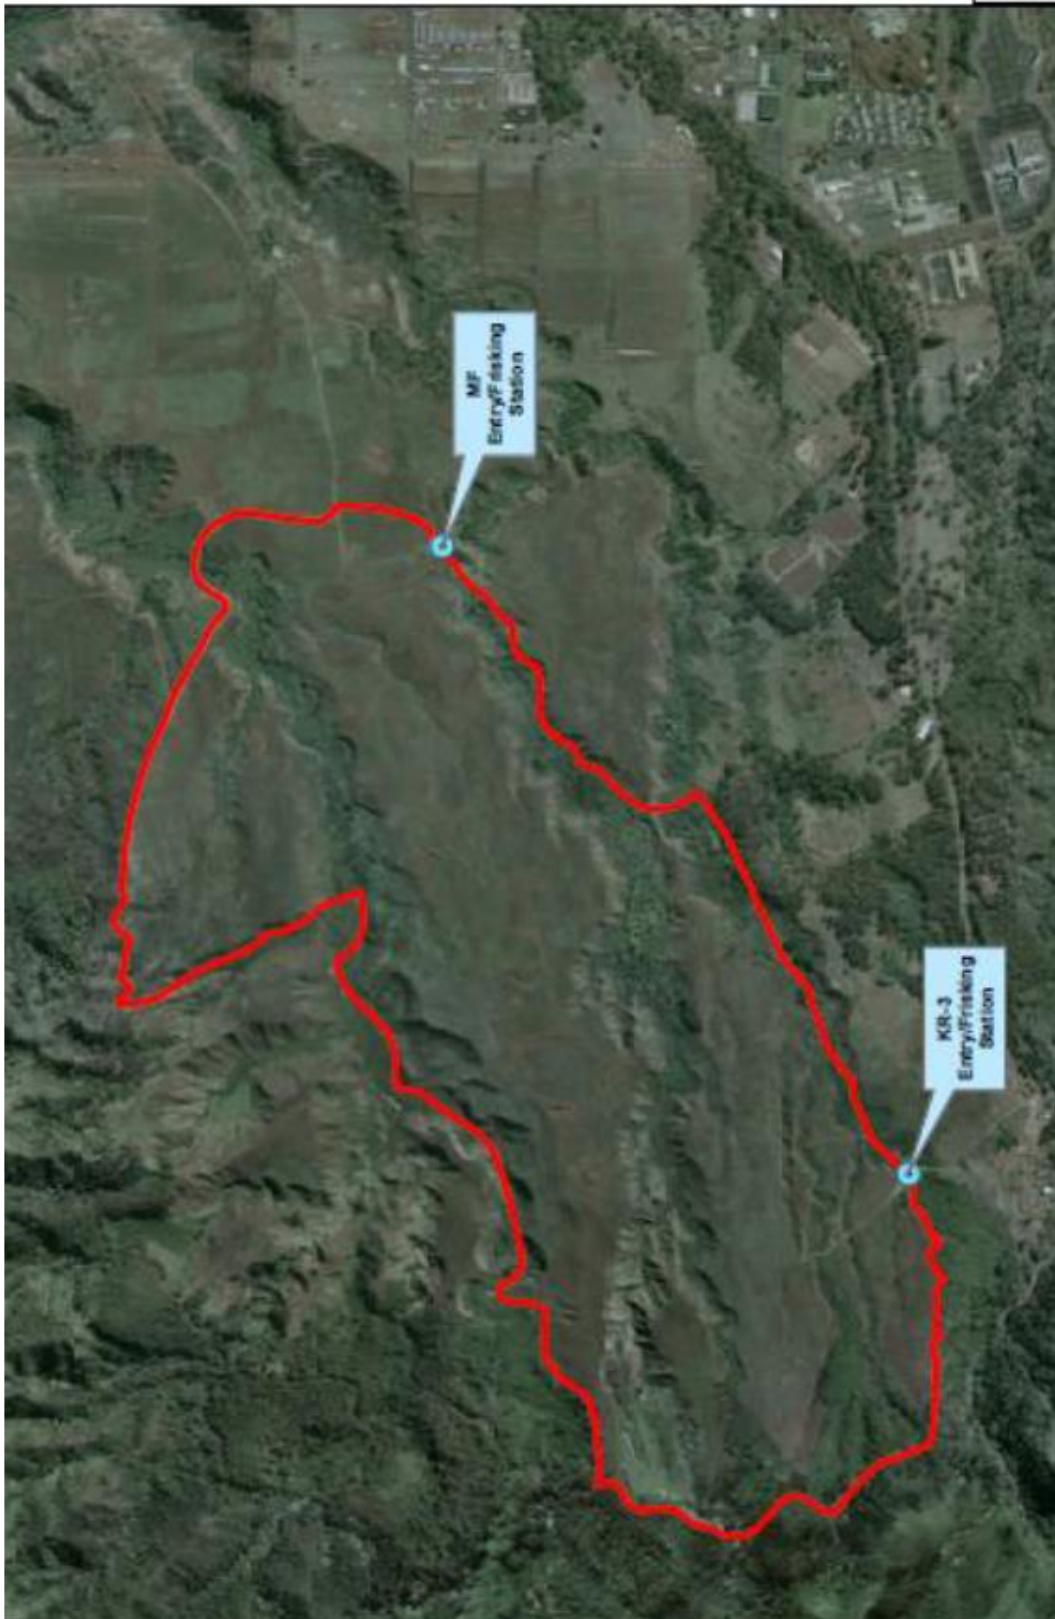

Schofield Barracks/Pohakuloa Training Area HI

M101 Impact Area at Schofield Barracks