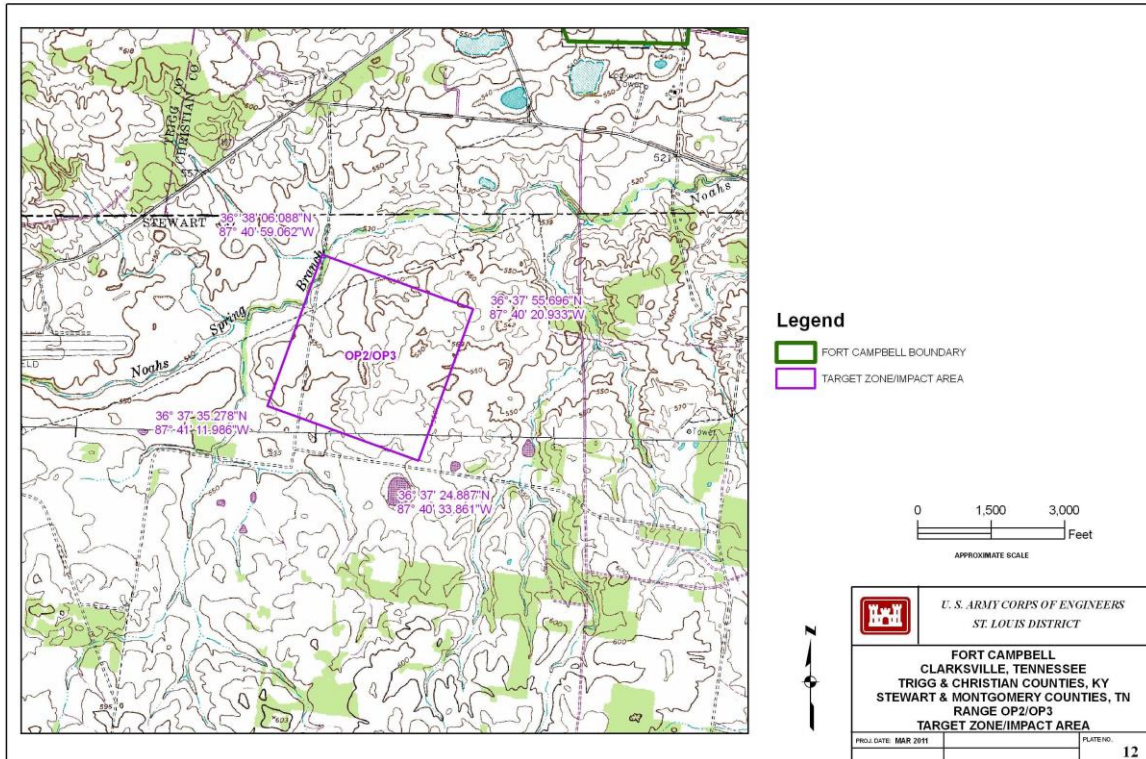

Joint Base McGuire-Dix-Lakehurst NJ 22

Schofield Barracks/Pohakuloa Training Area HI 23

* This document supersedes “M101 Impact Areas,” dated December 11, 2023.

Donnelly Training Area, Fort Wainwright AK

Area formerly part of Fort Greely, now under administrative control of Fort Wainwright

Fort Benning (formerly Fort Moore) GA

M101 Impact Areas

M101 Impact Areas

M101 Impact Areas

M101 Impact Areas

Fort Bragg (formerly Fort Liberty) NC

M101 Impact Areas

Fort Campbell KY

The M101 target zone/impact area is in Tennessee.

M101 Impact Areas

Fort Carson CO

Fort Gordon (formerly Fort Eisenhower) GA

Fort Hood (formerly Fort Cavazos) TX

Fort Hunter Liggett CA

M101 Impact Areas

Fort Jackson SC

M101 Impact Areas

Fort Knox KY

Email clarifying RCAs at Fort Knox, KY, 29 January 2016 (ML16041A107). The Davy Crockett weapon was fired at the Arms Knob and O'Brien Ranges.