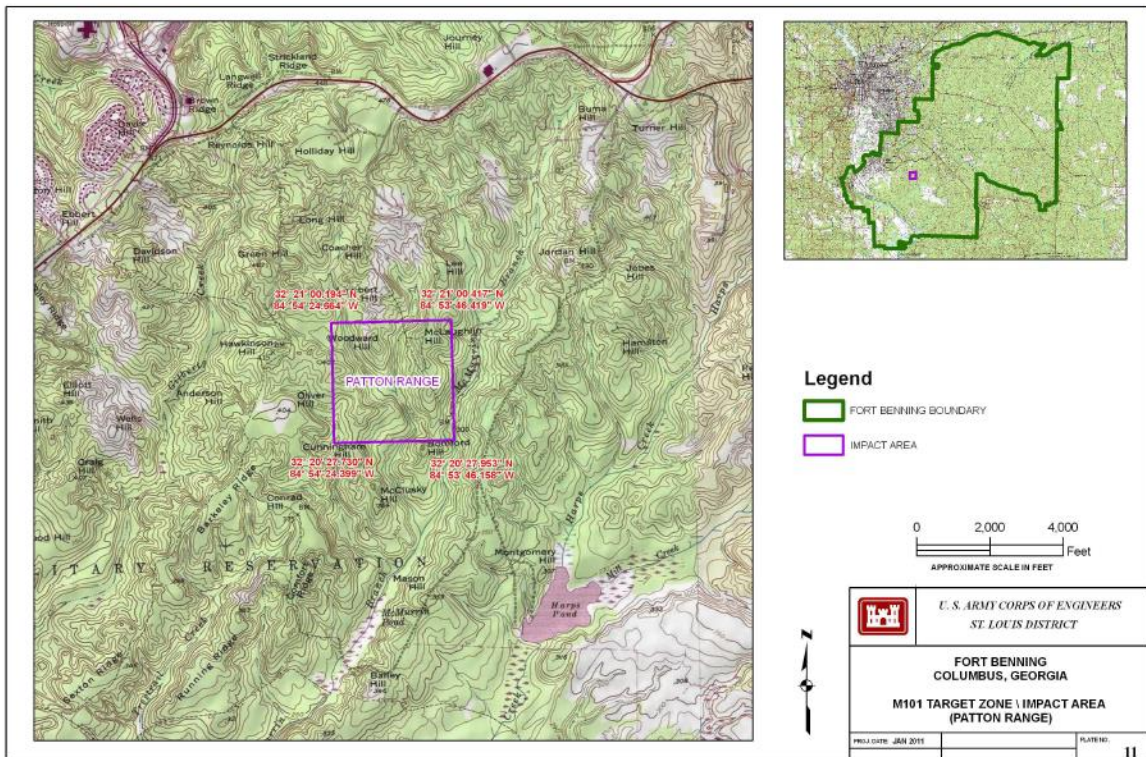

Joint Base McGuire-Dix-Lakehurst NJ 22

Schofield Barracks/Pohakuloa Training Area HI 23

* This document supersedes “M101 Impact Areas,” dated December 11, 2023.

Donnelly Training Area, Fort Wainwright AK

Area formerly part of Fort Greely, now under administrative control of Fort Wainwright

Fort Benning (formerly Fort Moore) GA

M101 Impact Areas

M101 Impact Areas

M101 Impact Areas

M101 Impact Areas

Fort Bragg (formerly Fort Liberty) NC

M101 Impact Areas

Fort Jackson SC

M101 Impact Areas

Fort Knox KY

Email clarifying RCAs at Fort Knox, KY, 29 January 2016 (ML16041A107). The Davy Crockett weapon was fired at the Arms Knob and O'Brien Ranges.

The legend should read "FORT KNOX BOUNDARY."

M101 firing was on the O'Brien (aka O'Brein) Range. The legend should read "FORT KNOX BOUNDARY."

Fort Polk (formerly Fort Johnson) LA

Fort Riley KS

Fort Sill OK