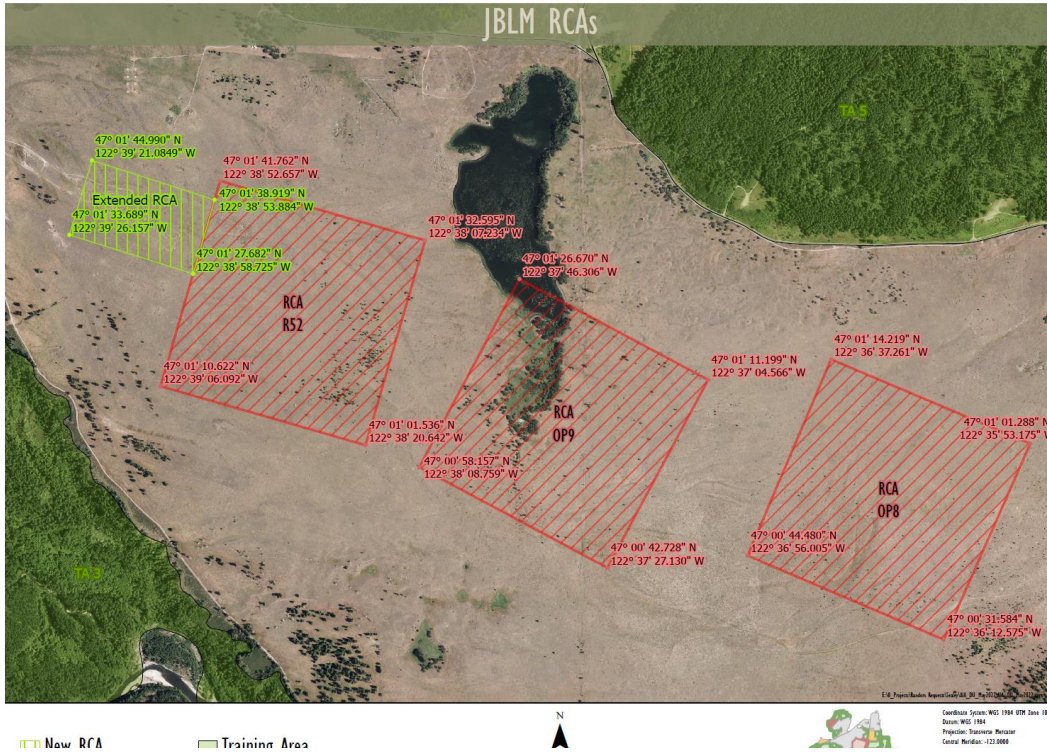

M101 Impact Areas

Fort Jackson SC

M101 Impact Areas

Fort Knox KY

Email clarifying RCAs at Fort Knox, KY, 29 January 2016 (ML16041A107). The Davy Crockett weapon was fired at the Arms Knob and O'Brien Ranges.

The legend should read "FORT KNOX BOUNDARY."

M101 firing was on the O'Brien (aka O'Brein) Range. The legend should read "FORT KNOX BOUNDARY."

Fort Polk (formerly Fort Johnson) LA

Fort Riley KS

Fort Sill OK

Joint Base Lewis-McChord/Yakima Training Center WA

Memorandum for Record: Radiation Control Area (RCA) Addition at Joint Base Lewis-McChord, dated May 26, 2023 (ADAMS Accession No. ML23158A056)

M101 Impact Areas

The coordinates for Range #14 in the Yakima Training Center map above are incorrect. The following corrected map (ADAMS # ML20031D608) shows the corrected coordinates:

Joint Base McGuire-Dix-Lakehurst NJ