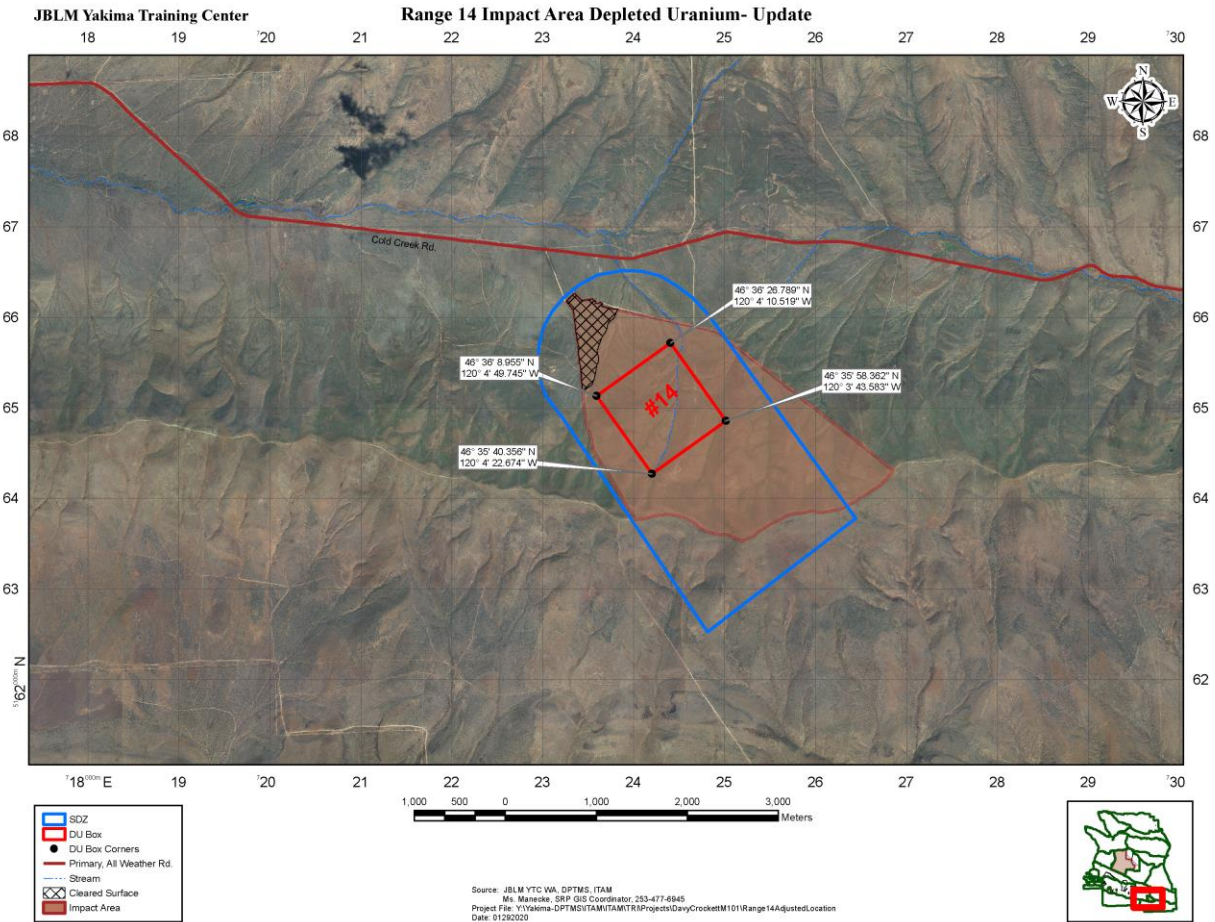

M101 Impact Areas

The coordinates for Range #14 in the Yakima Training Center map above are incorrect. The following corrected map (ADAMS # ML20031D608) shows the corrected coordinates: