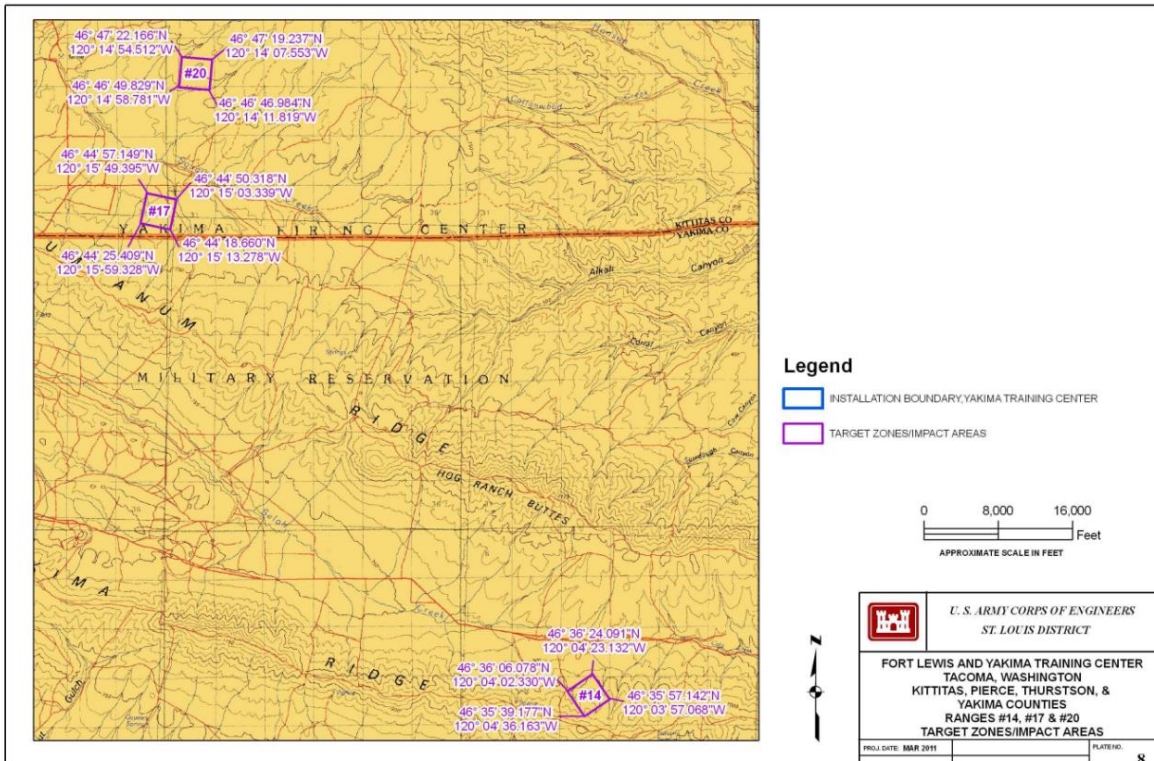

Joint Base Lewis-McChord/Yakima Training Center WA

Memorandum for Record: Radiation Control Area (RCA) Addition at Joint Base Lewis-McChord, dated May 26, 2023 (ADAMS Accession No. ML23158A056)