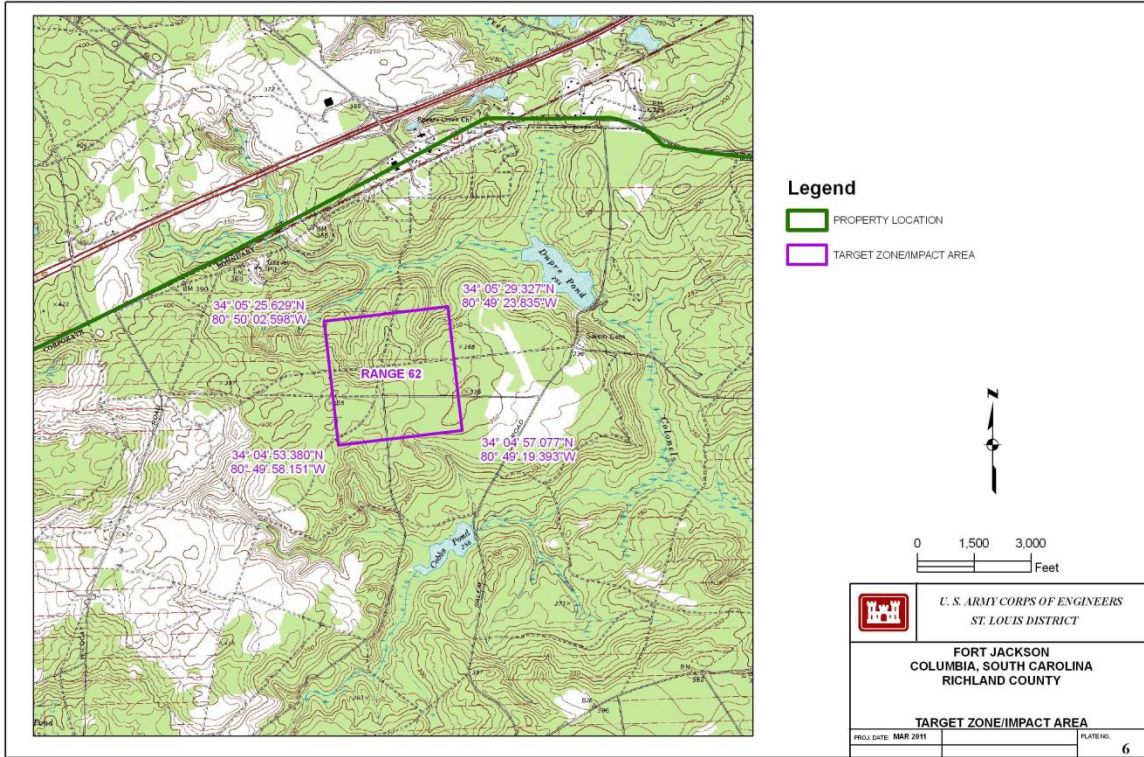

Area formerly part of Fort Greely, now under administrative control of Fort Wainwright

Fort Benning (formerly Fort Moore) GA

M101 Impact Areas

M101 Impact Areas

M101 Impact Areas

M101 Impact Areas

Fort Bragg (formerly Fort Liberty) NC

M101 Impact Areas

Fort Campbell KY

The M101 target zone/impact area is in Tennessee.

M101 Impact Areas

Fort Carson CO

Fort Gordon (formerly Fort Eisenhower) GA

Fort Hood (formerly Fort Cavazos) TX

Fort Hunter Liggett CA

M101 Impact Areas

Fort Jackson SC

M101 Impact Areas

Fort Knox KY

Email clarifying RCAs at Fort Knox, KY, 29 January 2016 (ML16041A107). The Davy Crockett weapon was fired at the Arms Knob and O'Brien Ranges.

The legend should read "FORT KNOX BOUNDARY."

M101 firing was on the O'Brien (aka O'Brein) Range. The legend should read "FORT KNOX BOUNDARY."

Fort Polk (formerly Fort Johnson) LA

Fort Riley KS

Fort Sill OK