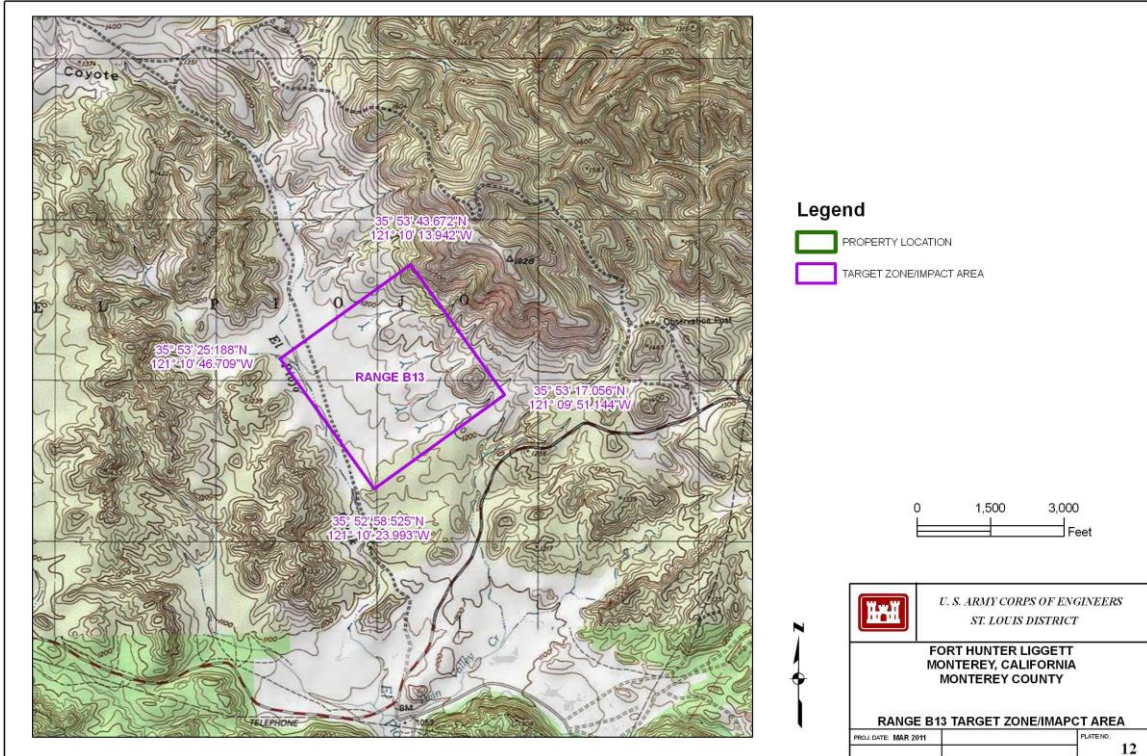

Area formerly part of Fort Greely, now under administrative control of Fort Wainwright

Fort Benning (formerly Fort Moore) GA

M101 Impact Areas

M101 Impact Areas

M101 Impact Areas

M101 Impact Areas

Fort Bragg (formerly Fort Liberty) NC

M101 Impact Areas

Fort Campbell KY

The M101 target zone/impact area is in Tennessee.

M101 Impact Areas

Fort Carson CO

Fort Gordon (formerly Fort Eisenhower) GA

Fort Hood (formerly Fort Cavazos) TX

Fort Hunter Liggett CA

M101 Impact Areas

Fort Jackson SC

M101 Impact Areas

Fort Knox KY

Email clarifying RCAs at Fort Knox, KY, 29 January 2016 (ML16041A107). The Davy Crockett weapon was fired at the Arms Knob and O'Brien Ranges.

The legend should read "FORT KNOX BOUNDARY."

M101 firing was on the O'Brien (aka O'Brein) Range. The legend should read "FORT KNOX BOUNDARY."

Fort Polk (formerly Fort Johnson) LA

Fort Riley KS

Fort Sill OK