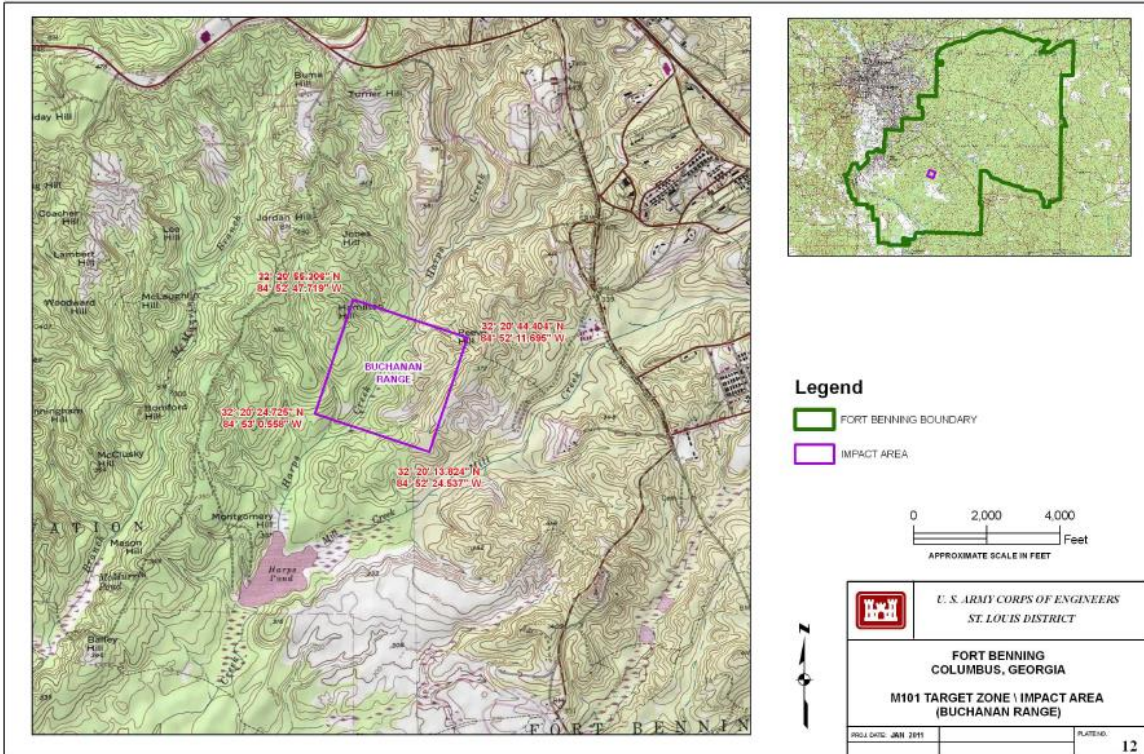

Joint Base McGuire-Dix-Lakehurst NJ 22

Schofield Barracks/Pohakuloa Training Area HI 23

* This document supersedes “M101 Impact Areas,” dated December 11, 2023.

Donnelly Training Area, Fort Wainwright AK

Area formerly part of Fort Greely, now under administrative control of Fort Wainwright

Fort Benning (formerly Fort Moore) GA

M101 Impact Areas

M101 Impact Areas

M101 Impact Areas

M101 Impact Areas

Fort Bragg (formerly Fort Liberty) NC

M101 Impact Areas

Fort Jackson SC

M101 Impact Areas

Fort Knox KY

Email clarifying RCAs at Fort Knox, KY, 29 January 2016 (ML16041A107). The Davy Crockett weapon was fired at the Arms Knob and O'Brien Ranges.

The legend should read "FORT KNOX BOUNDARY."

M101 firing was on the O'Brien (aka O'Brein) Range. The legend should read "FORT KNOX BOUNDARY."

Fort Polk (formerly Fort Johnson) LA

Fort Riley KS

Fort Sill OK