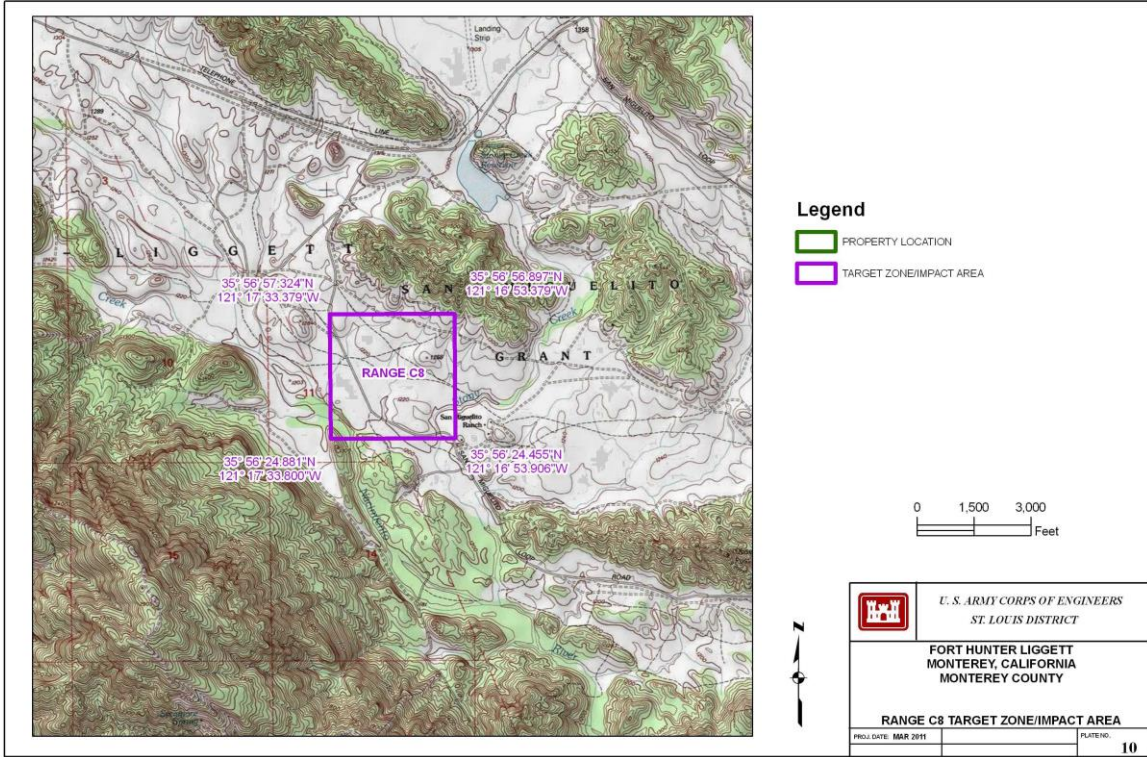

Area formerly part of Fort Greely, now under administrative control of Fort Wainwright

Fort Benning (formerly Fort Moore) GA

M101 Impact Areas

M101 Impact Areas

M101 Impact Areas

M101 Impact Areas

Fort Bragg (formerly Fort Liberty) NC

M101 Impact Areas

Fort Campbell KY

The M101 target zone/impact area is in Tennessee.

M101 Impact Areas

Fort Carson CO

Fort Gordon (formerly Fort Eisenhower) GA

Fort Hood (formerly Fort Cavazos) TX

Fort Hunter Liggett CA

M101 Impact Areas

Fort Jackson SC

M101 Impact Areas

Fort Knox KY

Email clarifying RCAs at Fort Knox, KY, 29 January 2016 (ML16041A107). The Davy Crockett weapon was fired at the Arms Knob and O'Brien Ranges.