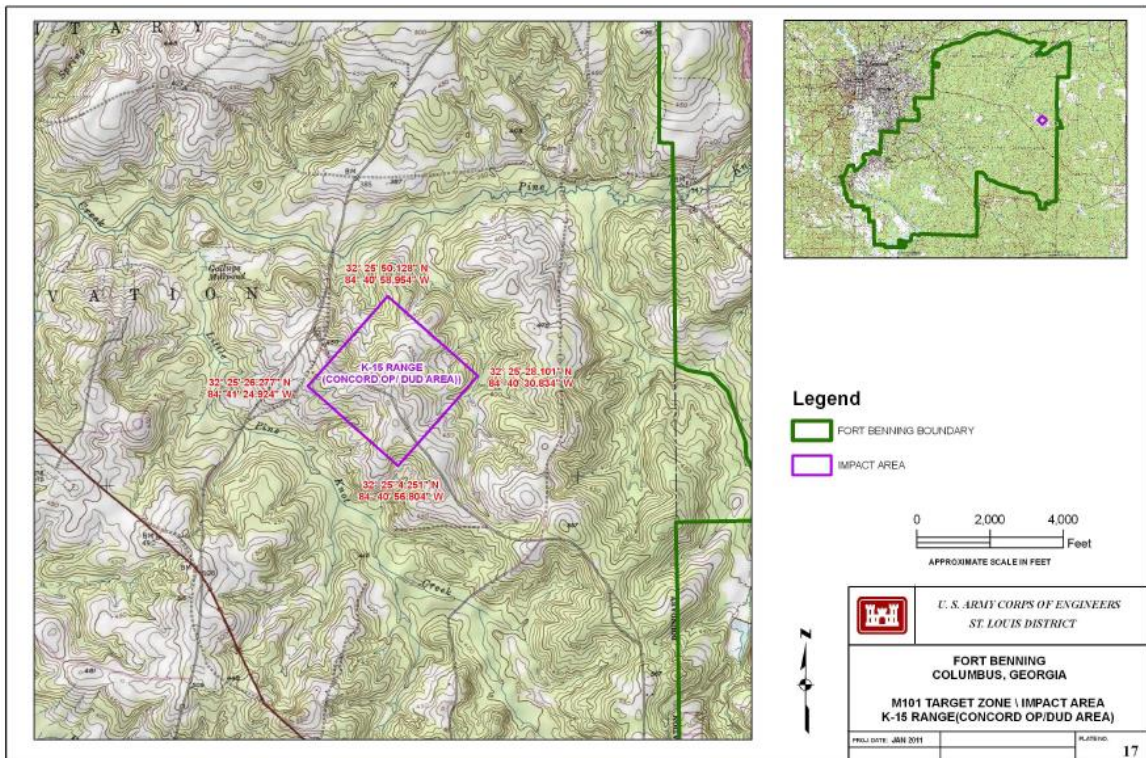

Joint Base McGuire-Dix-Lakehurst NJ 22

Schofield Barracks/Pohakuloa Training Area HI 23

* This document supersedes “M101 Impact Areas,” dated December 11, 2023.

Donnelly Training Area, Fort Wainwright AK

Area formerly part of Fort Greely, now under administrative control of Fort Wainwright

Fort Benning (formerly Fort Moore) GA

M101 Impact Areas

M101 Impact Areas

M101 Impact Areas

M101 Impact Areas

Fort Bragg (formerly Fort Liberty) NC

M101 Impact Areas

Fort Campbell KY

The M101 target zone/impact area is in Tennessee.

M101 Impact Areas

Fort Carson CO

Fort Gordon (formerly Fort Eisenhower) GA

Fort Hood (formerly Fort Cavazos) TX

Fort Hunter Liggett CA

M101 Impact Areas

Fort Jackson SC

M101 Impact Areas

Fort Knox KY

Email clarifying RCAs at Fort Knox, KY, 29 January 2016 (ML16041A107). The Davy Crockett weapon was fired at the Arms Knob and O'Brien Ranges.