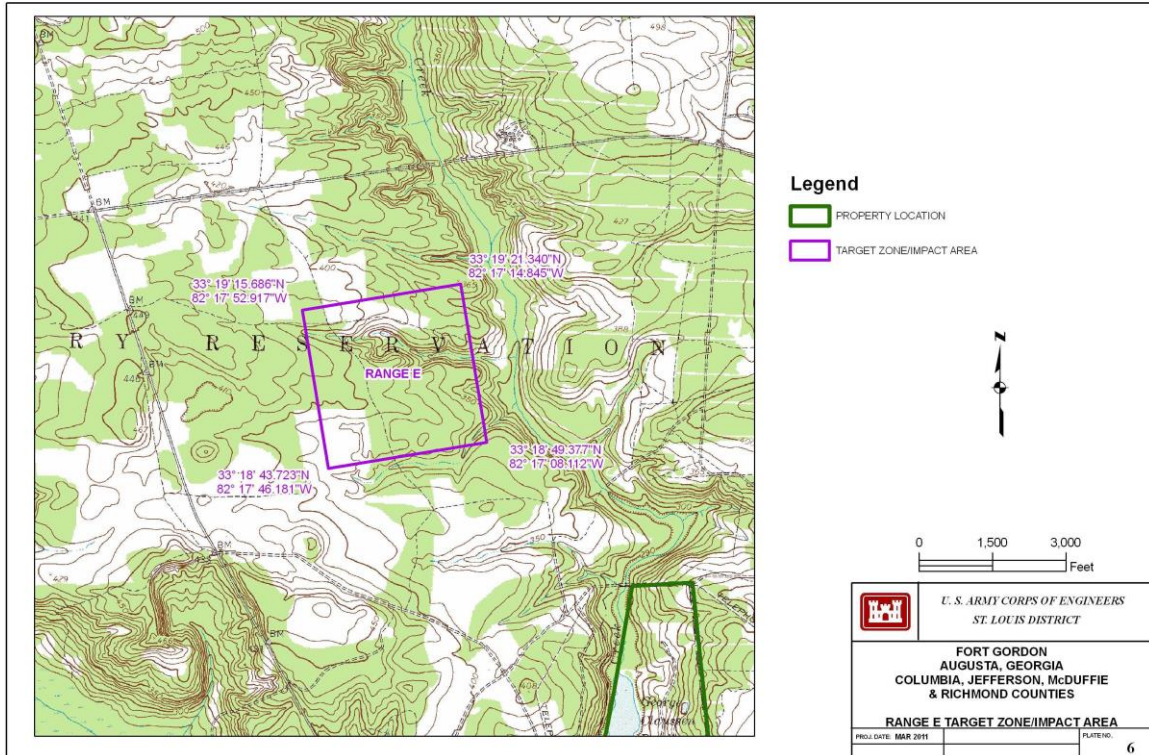

Area formerly part of Fort Greely, now under administrative control of Fort Wainwright

Fort Benning (formerly Fort Moore) GA

M101 Impact Areas

M101 Impact Areas

M101 Impact Areas

M101 Impact Areas

Fort Bragg (formerly Fort Liberty) NC

M101 Impact Areas

Fort Campbell KY

The M101 target zone/impact area is in Tennessee.

M101 Impact Areas

Fort Carson CO

Fort Gordon (formerly Fort Eisenhower) GA

Fort Hood (formerly Fort Cavazos) TX

Fort Hunter Liggett CA

M101 Impact Areas

Fort Jackson SC

M101 Impact Areas

Fort Knox KY

Email clarifying RCAs at Fort Knox, KY, 29 January 2016 (ML16041A107). The Davy Crockett weapon was fired at the Arms Knob and O'Brien Ranges.

The legend should read "FORT KNOX BOUNDARY."

M101 firing was on the O'Brien (aka O'Brein) Range. The legend should read "FORT KNOX BOUNDARY."

Fort Polk (formerly Fort Johnson) LA

Fort Riley KS

Fort Sill OK