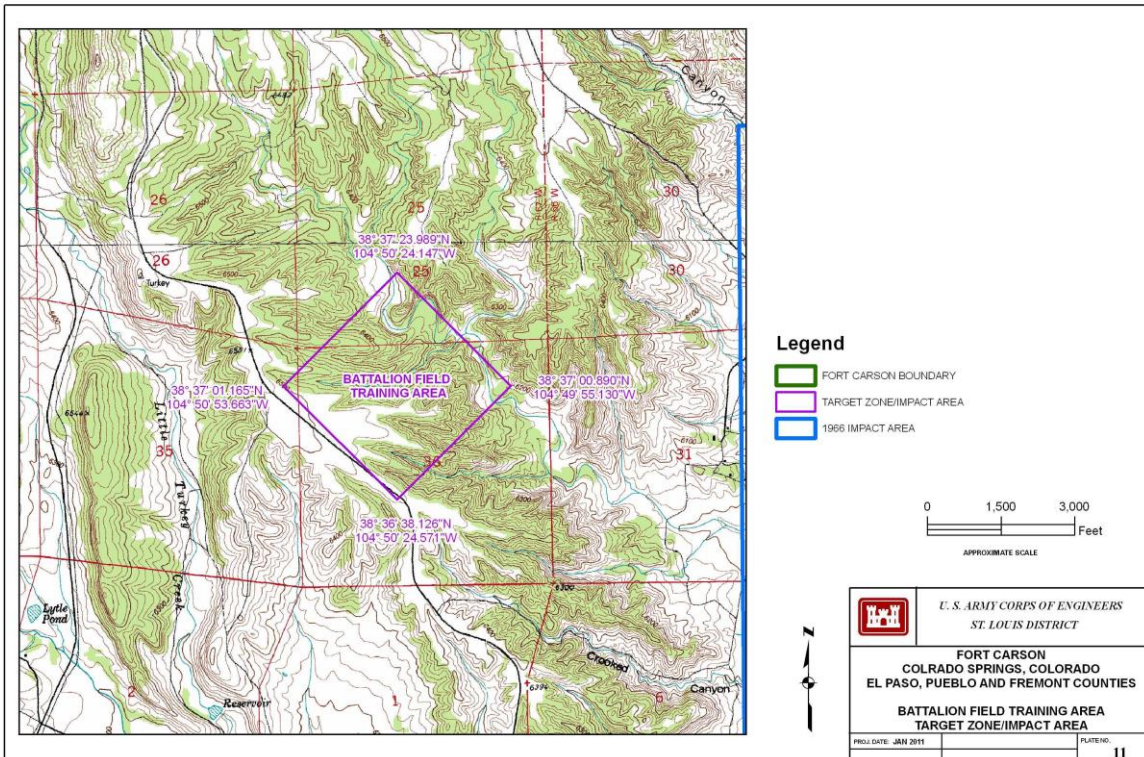

Area formerly part of Fort Greely, now under administrative control of Fort Wainwright

Fort Benning (formerly Fort Moore) GA

M101 Impact Areas

M101 Impact Areas

M101 Impact Areas

M101 Impact Areas

Fort Bragg (formerly Fort Liberty) NC

M101 Impact Areas

Fort Campbell KY

The M101 target zone/impact area is in Tennessee.

M101 Impact Areas

Fort Carson CO

Fort Gordon (formerly Fort Eisenhower) GA

Fort Hood (formerly Fort Cavazos) TX

Fort Hunter Liggett CA

M101 Impact Areas

Fort Jackson SC

M101 Impact Areas

Fort Knox KY

Email clarifying RCAs at Fort Knox, KY, 29 January 2016 (ML16041A107). The Davy Crockett weapon was fired at the Arms Knob and O'Brien Ranges.

The legend should read "FORT KNOX BOUNDARY."

M101 firing was on the O'Brien (aka O'Brein) Range. The legend should read "FORT KNOX BOUNDARY."

Fort Polk (formerly Fort Johnson) LA

Fort Riley KS

Fort Sill OK