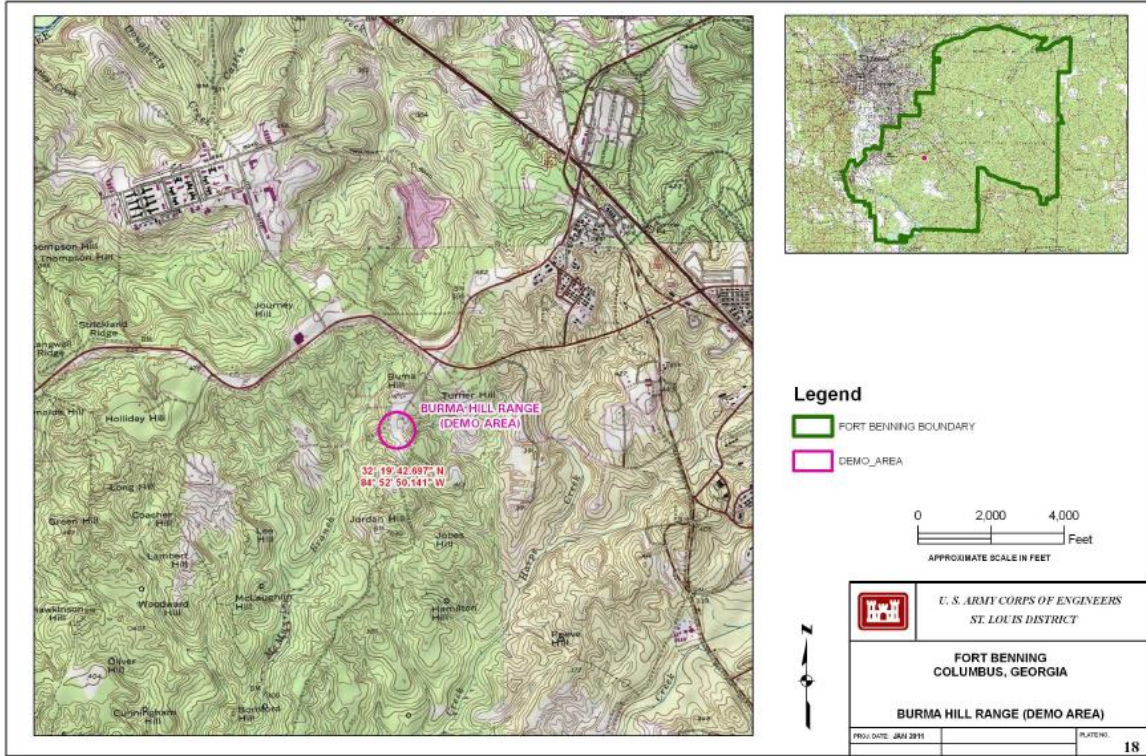

Joint Base McGuire-Dix-Lakehurst NJ 22

Schofield Barracks/Pohakuloa Training Area HI 23

* This document supersedes “M101 Impact Areas,” dated December 11, 2023.

Donnelly Training Area, Fort Wainwright AK

Area formerly part of Fort Greely, now under administrative control of Fort Wainwright

Fort Benning (formerly Fort Moore) GA

M101 Impact Areas

M101 Impact Areas

M101 Impact Areas

M101 Impact Areas

Fort Bragg (formerly Fort Liberty) NC

M101 Impact Areas

Fort Campbell KY

The M101 target zone/impact area is in Tennessee.

M101 Impact Areas

Fort Carson CO

Fort Gordon (formerly Fort Eisenhower) GA

Fort Hood (formerly Fort Cavazos) TX

Fort Hunter Liggett CA

M101 Impact Areas

Fort Jackson SC

M101 Impact Areas

Fort Knox KY

Email clarifying RCAs at Fort Knox, KY, 29 January 2016 (ML16041A107). The Davy Crockett weapon was fired at the Arms Knob and O'Brien Ranges.