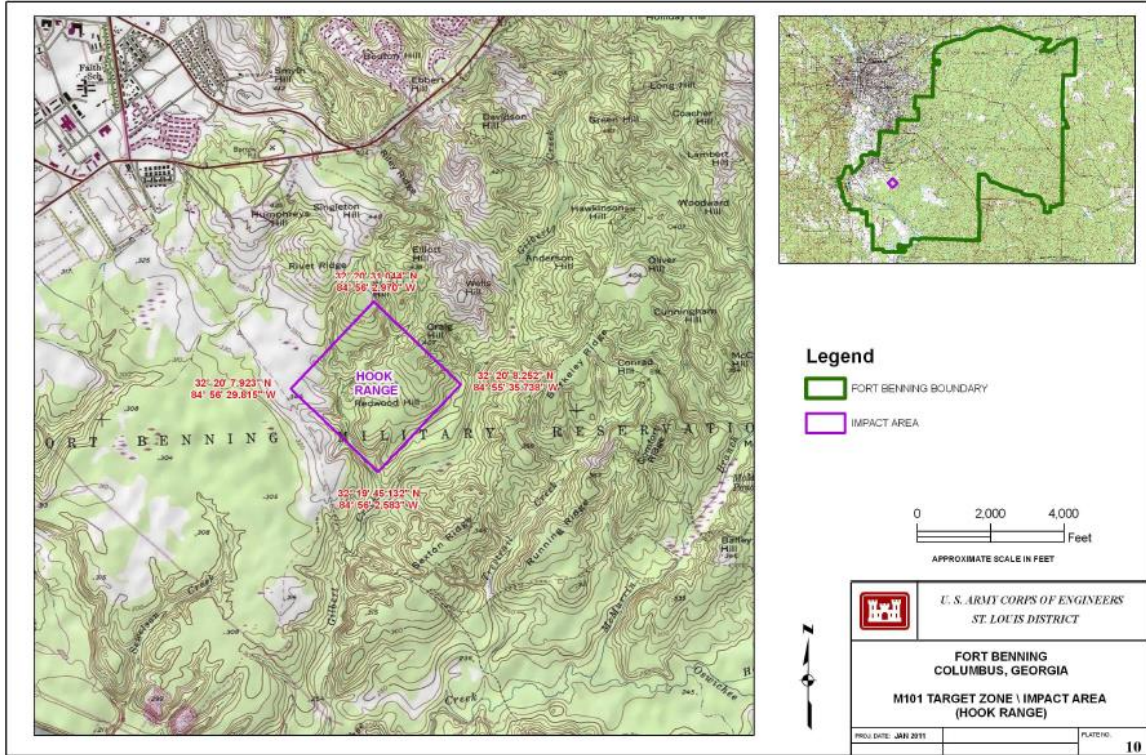

Joint Base McGuire-Dix-Lakehurst NJ 22

Schofield Barracks/Pohakuloa Training Area HI 23

* This document supersedes “M101 Impact Areas,” dated December 11, 2023.

Donnelly Training Area, Fort Wainwright AK

Area formerly part of Fort Greely, now under administrative control of Fort Wainwright

Fort Benning (formerly Fort Moore) GA

M101 Impact Areas

M101 Impact Areas

M101 Impact Areas

M101 Impact Areas

Fort Bragg (formerly Fort Liberty) NC

M101 Impact Areas

Fort Jackson SC

M101 Impact Areas

Fort Knox KY

Email clarifying RCAs at Fort Knox, KY, 29 January 2016 (ML16041A107). The Davy Crockett weapon was fired at the Arms Knob and O'Brien Ranges.

The legend should read "FORT KNOX BOUNDARY."

M101 firing was on the O'Brien (aka O'Brein) Range. The legend should read "FORT KNOX BOUNDARY."

Fort Polk (formerly Fort Johnson) LA

Fort Riley KS

Fort Sill OK