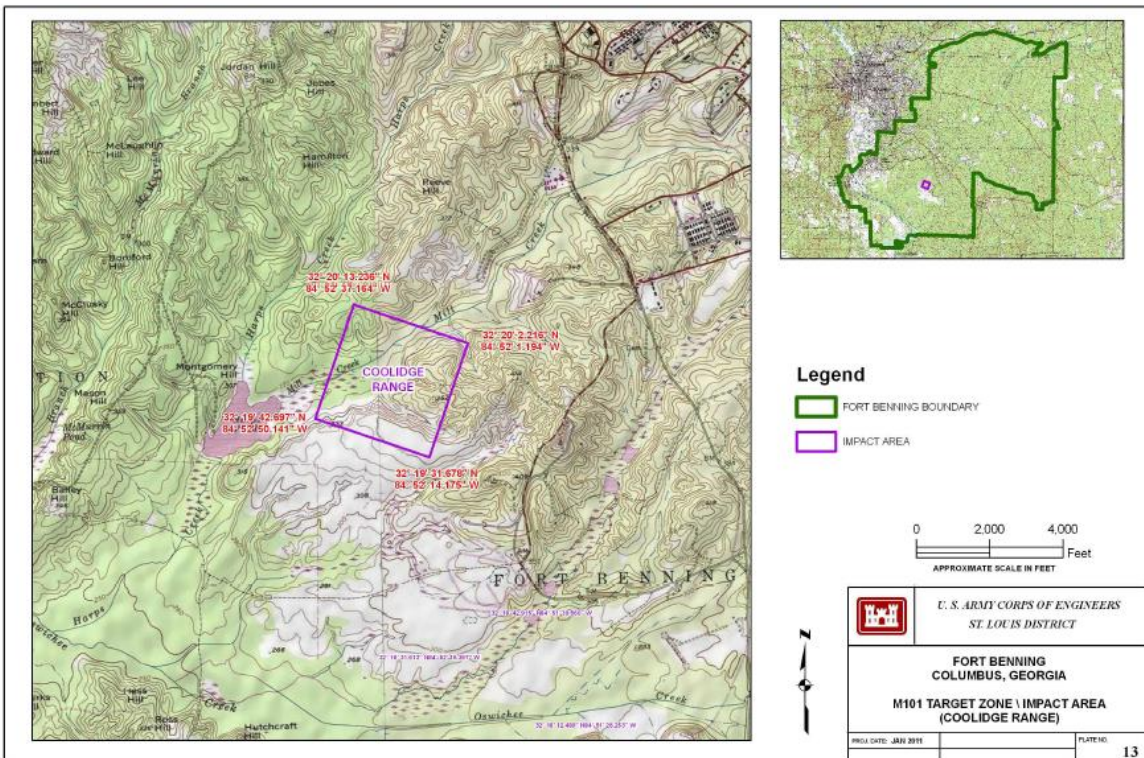

Joint Base McGuire-Dix-Lakehurst NJ 22

Schofield Barracks/Pohakuloa Training Area HI 23

* This document supersedes “M101 Impact Areas,” dated December 11, 2023.

Donnelly Training Area, Fort Wainwright AK

Area formerly part of Fort Greely, now under administrative control of Fort Wainwright

Fort Benning (formerly Fort Moore) GA

M101 Impact Areas

M101 Impact Areas

M101 Impact Areas

M101 Impact Areas

Fort Bragg (formerly Fort Liberty) NC

M101 Impact Areas

Fort Jackson SC

M101 Impact Areas

Fort Knox KY

Email clarifying RCAs at Fort Knox, KY, 29 January 2016 (ML16041A107). The Davy Crockett weapon was fired at the Arms Knob and O'Brien Ranges.

The legend should read "FORT KNOX BOUNDARY."

M101 firing was on the O'Brien (aka O'Brein) Range. The legend should read "FORT KNOX BOUNDARY."

Fort Polk (formerly Fort Johnson) LA

Fort Riley KS

Fort Sill OK