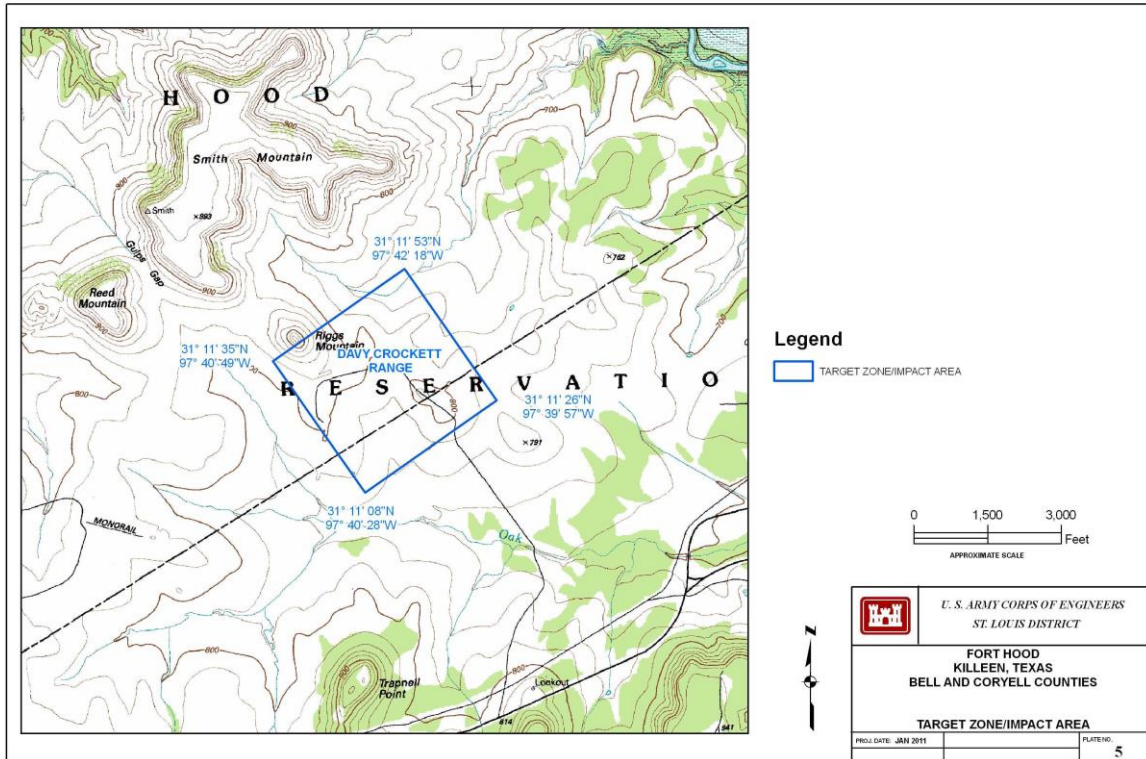

Area formerly part of Fort Greely, now under administrative control of Fort Wainwright

Fort Benning (formerly Fort Moore) GA

M101 Impact Areas

M101 Impact Areas

M101 Impact Areas

M101 Impact Areas

Fort Bragg (formerly Fort Liberty) NC

M101 Impact Areas

Fort Campbell KY

The M101 target zone/impact area is in Tennessee.

M101 Impact Areas

Fort Carson CO

Fort Gordon (formerly Fort Eisenhower) GA

Fort Hood (formerly Fort Cavazos) TX

Fort Hunter Liggett CA

M101 Impact Areas

Fort Jackson SC

M101 Impact Areas

Fort Knox KY

Email clarifying RCAs at Fort Knox, KY, 29 January 2016 (ML16041A107). The Davy Crockett weapon was fired at the Arms Knob and O'Brien Ranges.

The legend should read "FORT KNOX BOUNDARY."

M101 firing was on the O'Brien (aka O'Brein) Range. The legend should read "FORT KNOX BOUNDARY."

Fort Polk (formerly Fort Johnson) LA

Fort Riley KS

Fort Sill OK