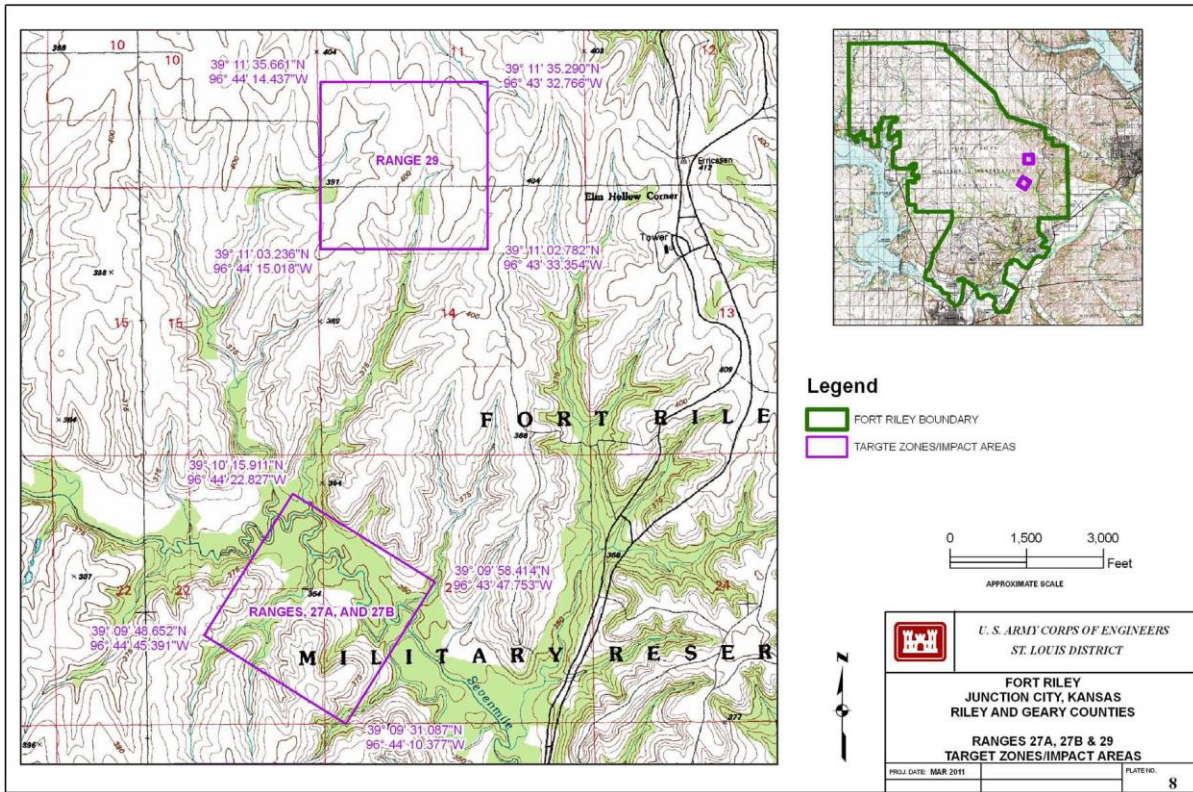

M101 Impact Areas

Fort Jackson SC

M101 Impact Areas

Fort Knox KY

Email clarifying RCAs at Fort Knox, KY, 29 January 2016 (ML16041A107). The Davy Crockett weapon was fired at the Arms Knob and O'Brien Ranges.

The legend should read "FORT KNOX BOUNDARY."

M101 firing was on the O'Brien (aka O'Brein) Range. The legend should read "FORT KNOX BOUNDARY."

Fort Polk (formerly Fort Johnson) LA

Fort Riley KS

Fort Sill OK

Joint Base Lewis-McChord/Yakima Training Center WA

Memorandum for Record: Radiation Control Area (RCA) Addition at Joint Base Lewis-McChord, dated May 26, 2023 (ADAMS Accession No. ML23158A056)

M101 Impact Areas