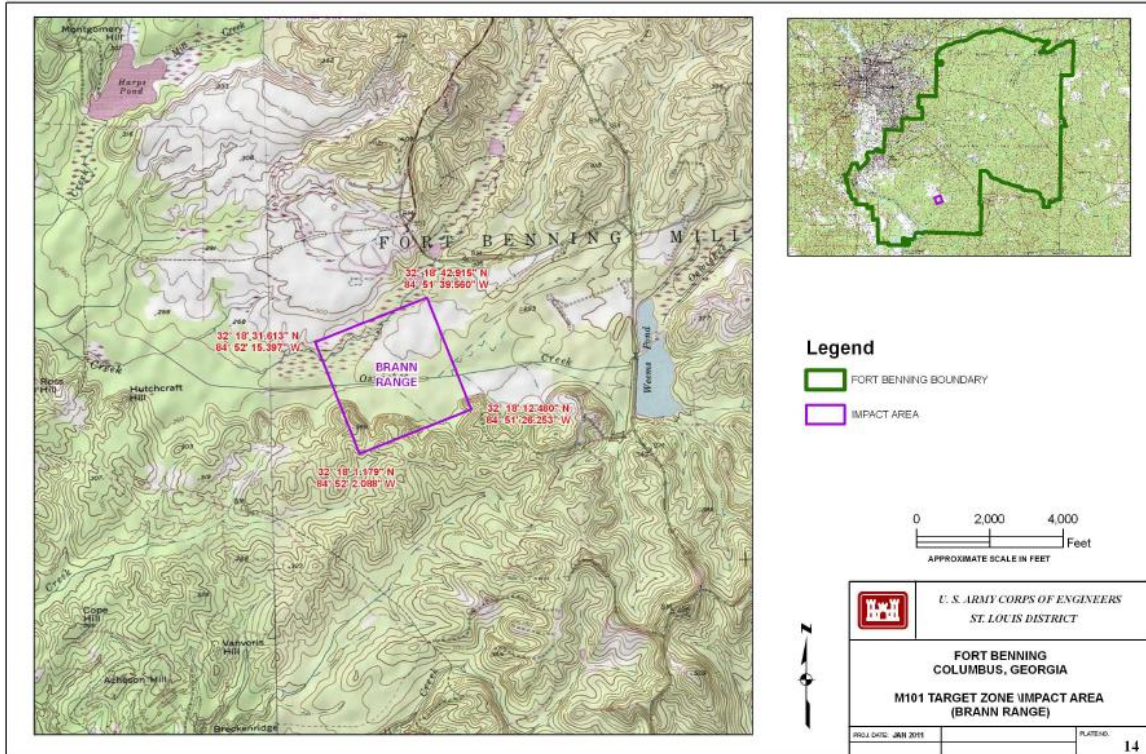

Joint Base McGuire-Dix-Lakehurst NJ 22

Schofield Barracks/Pohakuloa Training Area HI 23

* This document supersedes “M101 Impact Areas,” dated December 11, 2023.

Donnelly Training Area, Fort Wainwright AK

Area formerly part of Fort Greely, now under administrative control of Fort Wainwright

Fort Benning (formerly Fort Moore) GA

M101 Impact Areas

M101 Impact Areas

M101 Impact Areas

M101 Impact Areas

Fort Bragg (formerly Fort Liberty) NC

M101 Impact Areas

Fort Campbell KY

The M101 target zone/impact area is in Tennessee.

M101 Impact Areas

Fort Carson CO

Fort Gordon (formerly Fort Eisenhower) GA

Fort Hood (formerly Fort Cavazos) TX

Fort Hunter Liggett CA

M101 Impact Areas

Fort Jackson SC

M101 Impact Areas

Fort Knox KY

Email clarifying RCAs at Fort Knox, KY, 29 January 2016 (ML16041A107). The Davy Crockett weapon was fired at the Arms Knob and O'Brien Ranges.