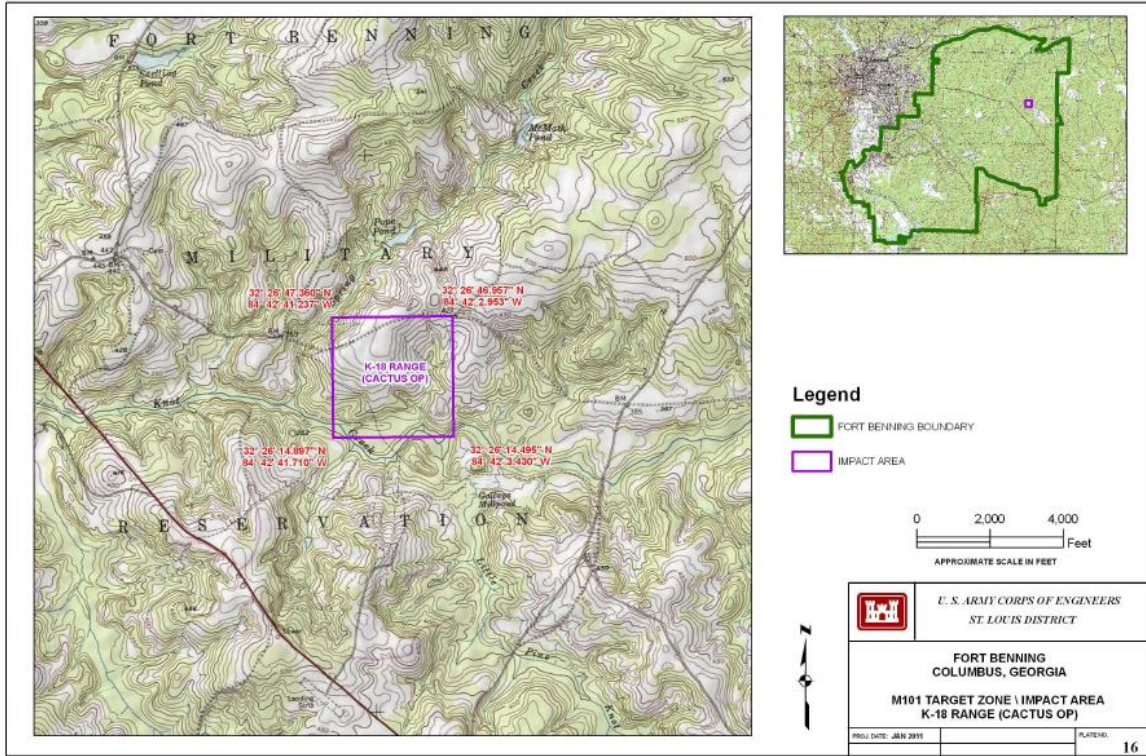

Joint Base McGuire-Dix-Lakehurst NJ 22

Schofield Barracks/Pohakuloa Training Area HI 23

* This document supersedes “M101 Impact Areas,” dated December 11, 2023.

Donnelly Training Area, Fort Wainwright AK

Area formerly part of Fort Greely, now under administrative control of Fort Wainwright

Fort Benning (formerly Fort Moore) GA

M101 Impact Areas

M101 Impact Areas

M101 Impact Areas

M101 Impact Areas

Fort Bragg (formerly Fort Liberty) NC

M101 Impact Areas

Fort Campbell KY

The M101 target zone/impact area is in Tennessee.

M101 Impact Areas

Fort Carson CO

Fort Gordon (formerly Fort Eisenhower) GA

Fort Hood (formerly Fort Cavazos) TX

Fort Hunter Liggett CA

M101 Impact Areas

Fort Jackson SC

M101 Impact Areas

Fort Knox KY

Email clarifying RCAs at Fort Knox, KY, 29 January 2016 (ML16041A107). The Davy Crockett weapon was fired at the Arms Knob and O'Brien Ranges.