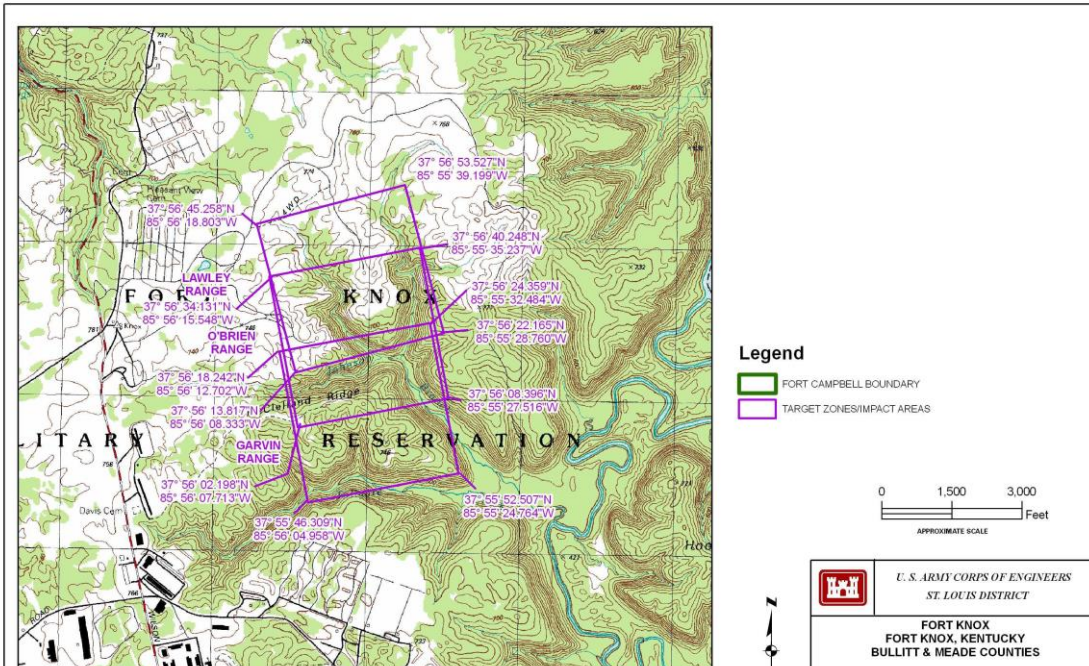

Area formerly part of Fort Greely, now under administrative control of Fort Wainwright

Fort Benning (formerly Fort Moore) GA

M101 Impact Areas

M101 Impact Areas

M101 Impact Areas

M101 Impact Areas

Fort Bragg (formerly Fort Liberty) NC

M101 Impact Areas

Fort Campbell KY

The M101 target zone/impact area is in Tennessee.

M101 Impact Areas

Fort Carson CO

Fort Gordon (formerly Fort Eisenhower) GA

Fort Hood (formerly Fort Cavazos) TX

Fort Hunter Liggett CA

M101 Impact Areas

Fort Jackson SC

M101 Impact Areas

Fort Knox KY

Email clarifying RCAs at Fort Knox, KY, 29 January 2016 (ML16041A107). The Davy Crockett weapon was fired at the Arms Knob and O'Brien Ranges.

The legend should read "FORT KNOX BOUNDARY."

M101 firing was on the O'Brien (aka O'Brein) Range. The legend should read "FORT KNOX BOUNDARY."

Fort Polk (formerly Fort Johnson) LA

Fort Riley KS

Fort Sill OK