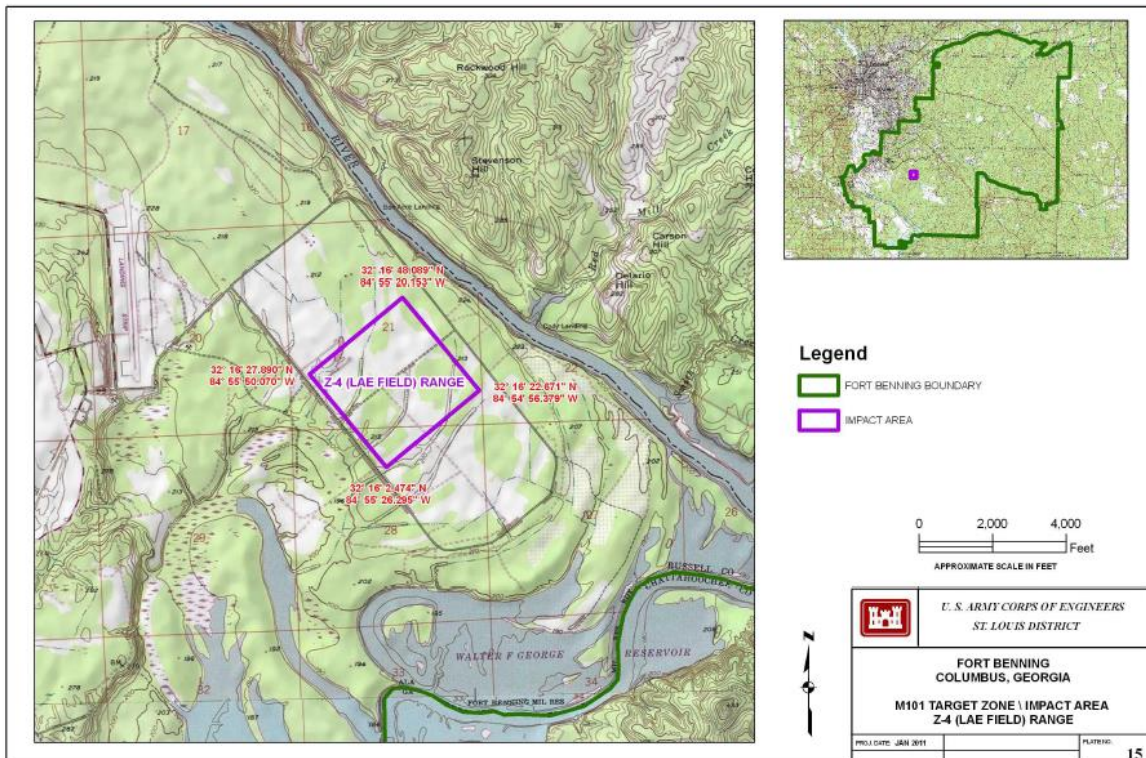

Joint Base McGuire-Dix-Lakehurst NJ 22

Schofield Barracks/Pohakuloa Training Area HI 23

* This document supersedes “M101 Impact Areas,” dated December 11, 2023.

Donnelly Training Area, Fort Wainwright AK

Area formerly part of Fort Greely, now under administrative control of Fort Wainwright

Fort Benning (formerly Fort Moore) GA

M101 Impact Areas

M101 Impact Areas

M101 Impact Areas

M101 Impact Areas

Fort Bragg (formerly Fort Liberty) NC

M101 Impact Areas

Fort Campbell KY

The M101 target zone/impact area is in Tennessee.

M101 Impact Areas

Fort Carson CO

Fort Gordon (formerly Fort Eisenhower) GA

Fort Hood (formerly Fort Cavazos) TX

Fort Hunter Liggett CA

M101 Impact Areas

Fort Jackson SC

M101 Impact Areas

Fort Knox KY

Email clarifying RCAs at Fort Knox, KY, 29 January 2016 (ML16041A107). The Davy Crockett weapon was fired at the Arms Knob and O'Brien Ranges.