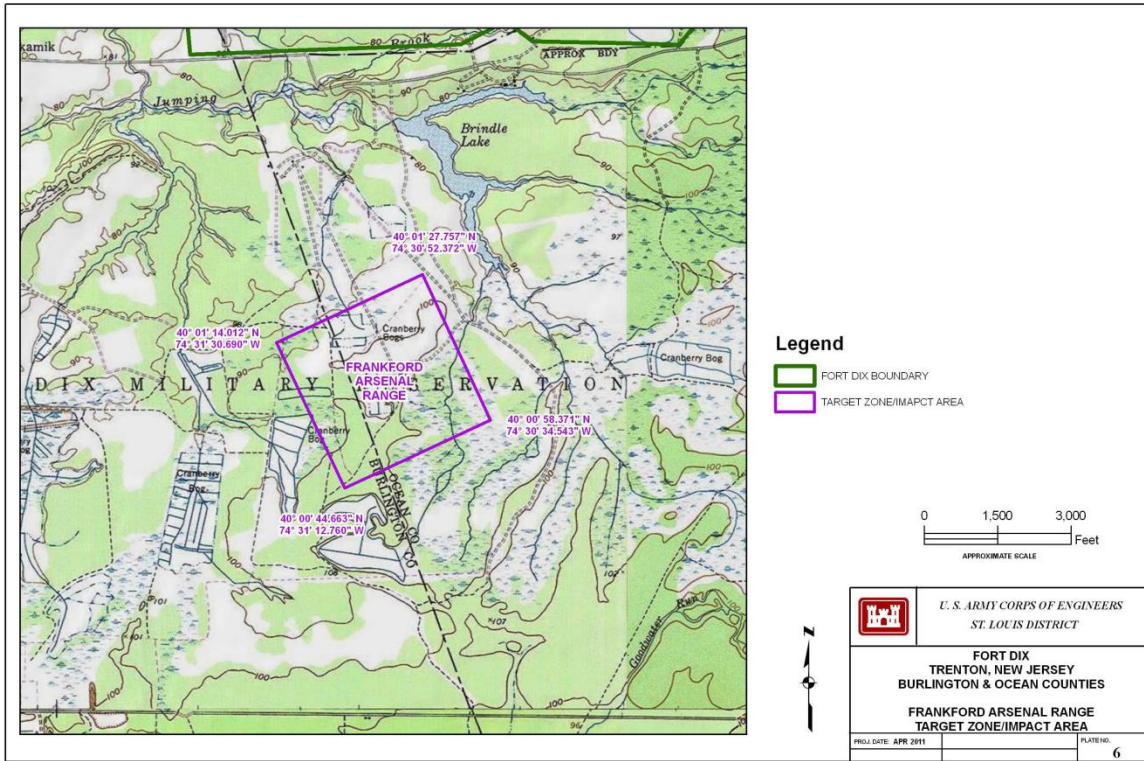

Joint Base McGuire-Dix-Lakehurst NJ