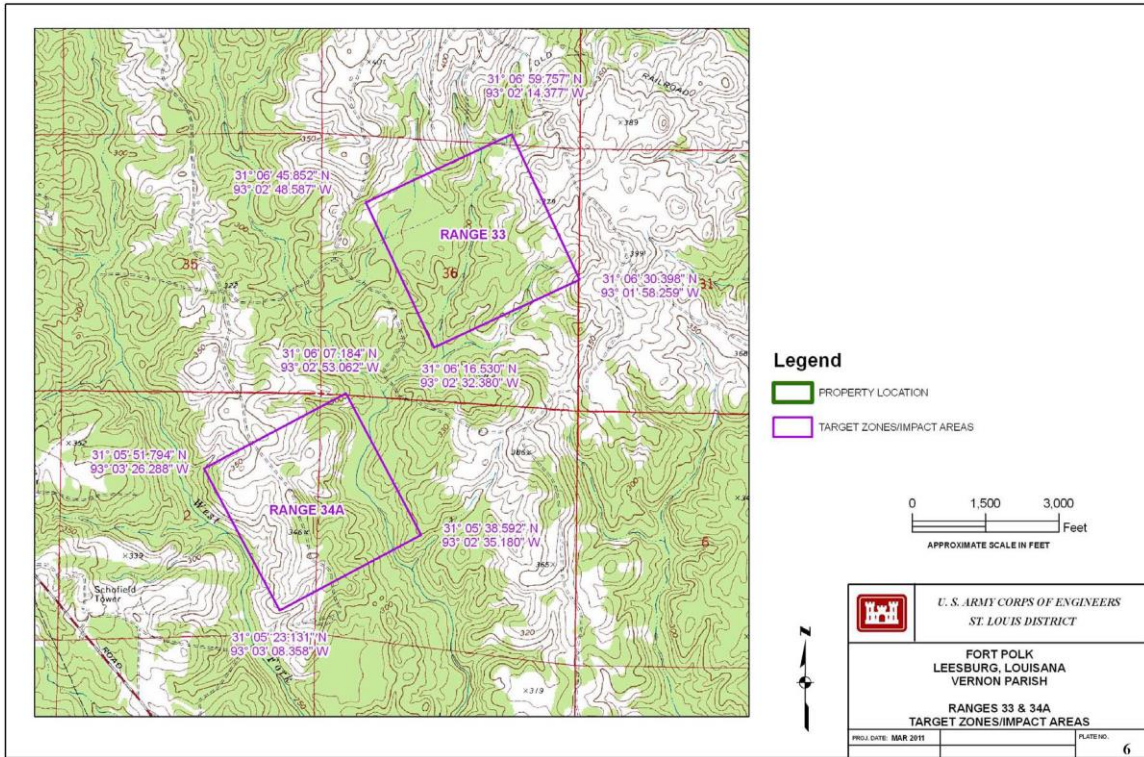

M101 Impact Areas

Fort Jackson SC

M101 Impact Areas

Fort Knox KY

Email clarifying RCAs at Fort Knox, KY, 29 January 2016 (ML16041A107). The Davy Crockett weapon was fired at the Arms Knob and O'Brien Ranges.

The legend should read "FORT KNOX BOUNDARY."

M101 firing was on the O'Brien (aka O'Brein) Range. The legend should read "FORT KNOX BOUNDARY."

Fort Polk (formerly Fort Johnson) LA

Fort Riley KS

Fort Sill OK