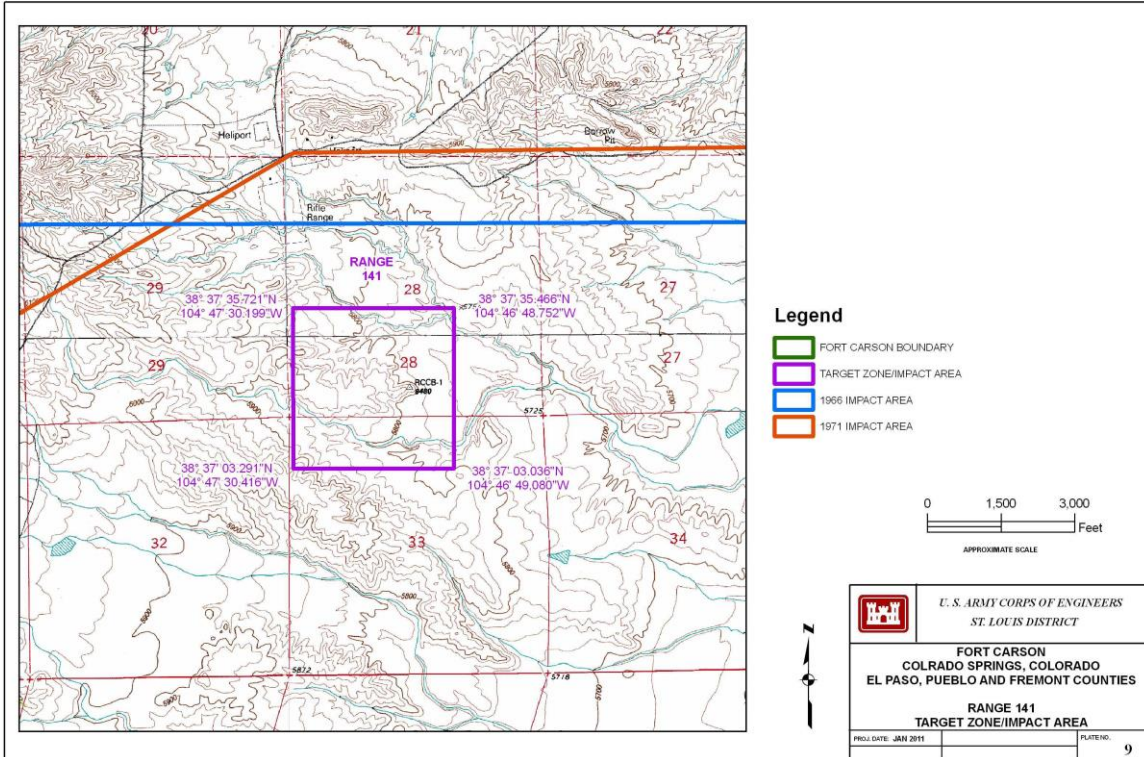

Area formerly part of Fort Greely, now under administrative control of Fort Wainwright

Fort Benning (formerly Fort Moore) GA

M101 Impact Areas

M101 Impact Areas

M101 Impact Areas

M101 Impact Areas

Fort Bragg (formerly Fort Liberty) NC

M101 Impact Areas

Fort Campbell KY

The M101 target zone/impact area is in Tennessee.

M101 Impact Areas

Fort Carson CO

Fort Gordon (formerly Fort Eisenhower) GA

Fort Hood (formerly Fort Cavazos) TX

Fort Hunter Liggett CA

M101 Impact Areas

Fort Jackson SC

M101 Impact Areas

Fort Knox KY

Email clarifying RCAs at Fort Knox, KY, 29 January 2016 (ML16041A107). The Davy Crockett weapon was fired at the Arms Knob and O'Brien Ranges.

The legend should read "FORT KNOX BOUNDARY."

M101 firing was on the O'Brien (aka O'Brein) Range. The legend should read "FORT KNOX BOUNDARY."

Fort Polk (formerly Fort Johnson) LA

Fort Riley KS

Fort Sill OK