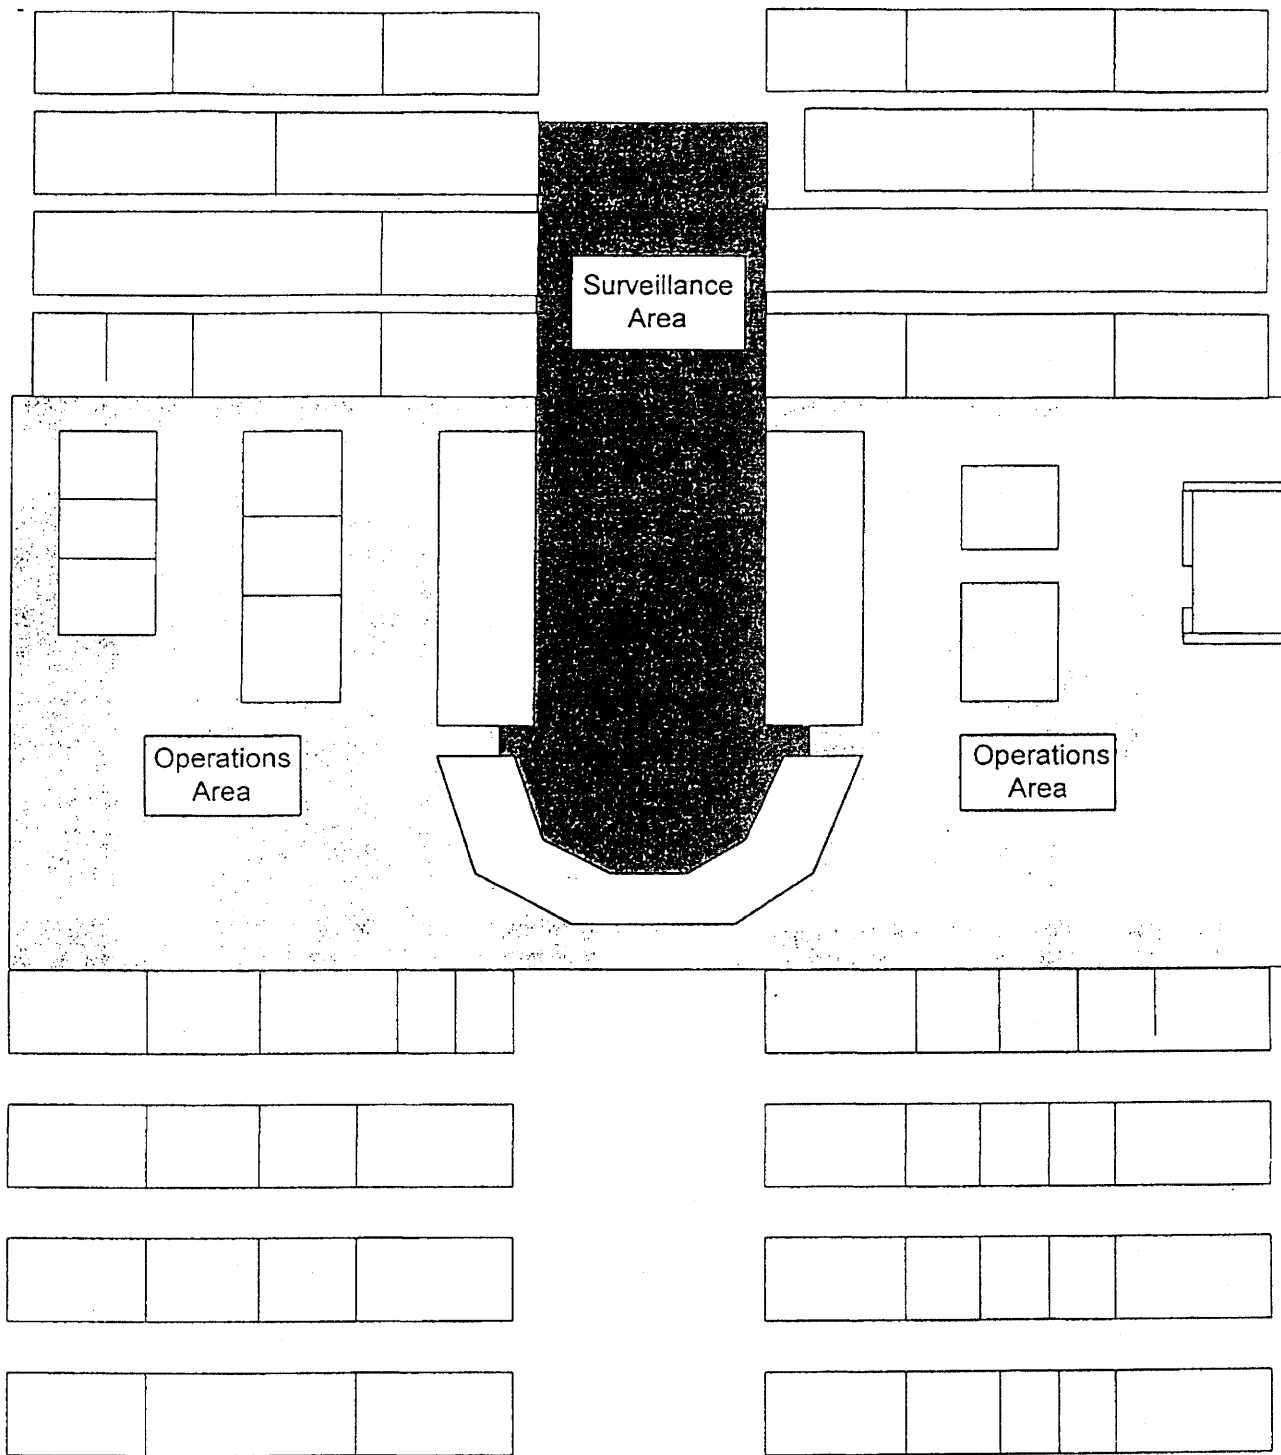

(REV. 22 10/2021)

PERRY NUCLEAR POWER PLANT
 10 CENTER RD., PERRY, OHIO 44081

ONSITE ORGANIZATIONAL STRUCTURE
 PERRY NUCLEAR POWER PLANT
 UPDATED FINAL SAFETY ANALYSIS REPORT

FIGURE NO. 13.1-2

(Rev. 12 1/03)

PERRY NUCLEAR POWER PLANT

Area Designated as "At the Controls" (Unit 1 shown-
Unit 2 similar)

Figure 13.5-1