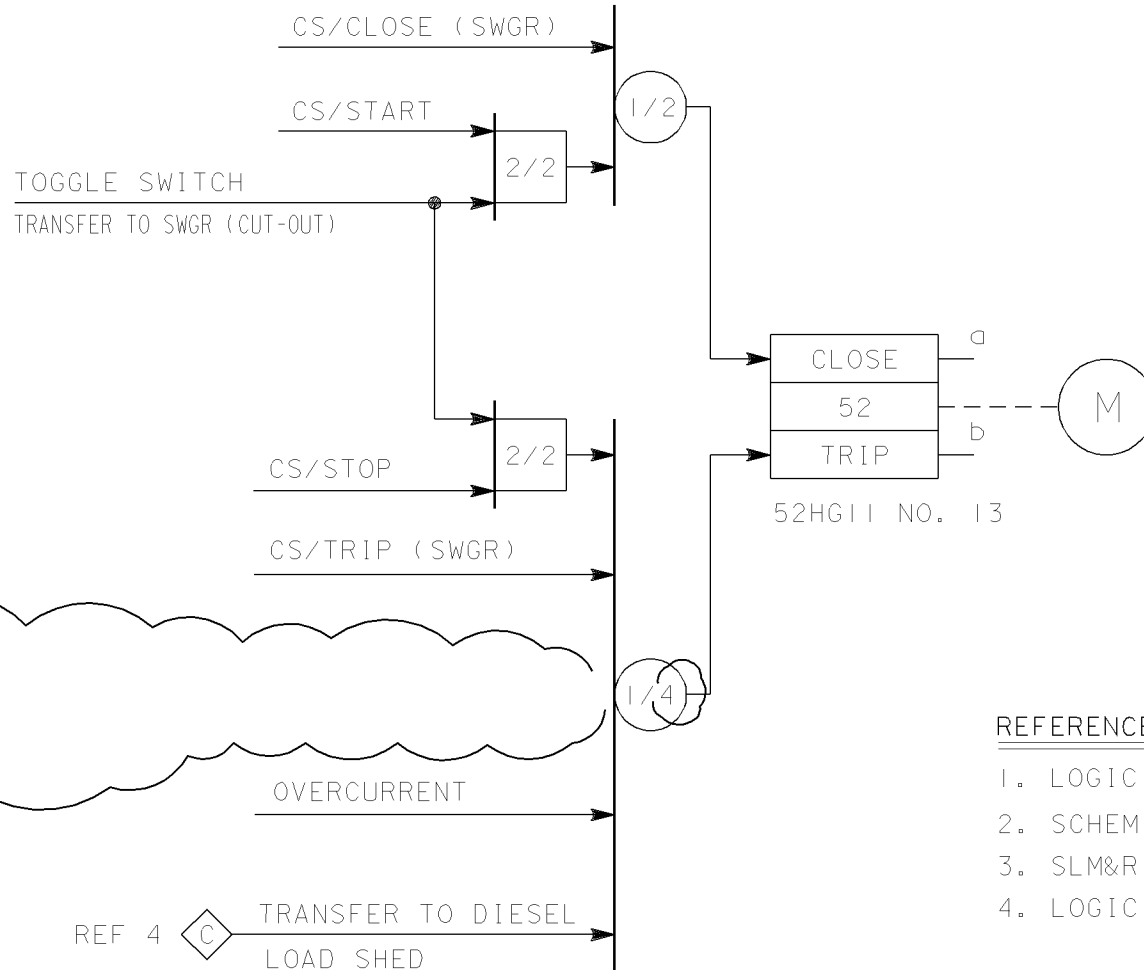

E

D

C

B

A

REFERENCES:

- 1. LOGIC DIAGRAM SYMBOLS _____ 19425
- 2. SCHEM DIAG CHARGING PUMP #13 _____ 4008756
- 3. SLM&R DIAG 4KV BUS F,G&H _____ 437533
- 4. LOGIC DIAG 4KV BUS SECT "G" AUTO XFER ___ 458864

DWG NO.

NUCLEAR SAFETY RELATED

KEY DWG. SECTION 3

UNIT 1

RASTER=19404.dgn
 DGN=19404.dgn
 CAD User:RHS1 Date:05-25-2007

DATE 05-25-2007			REVISION DESCRIPTION REVISED PER DCI-SE-49704-01		ELECTRICAL LOGIC DIAGRAM CENTRIFUGAL CHARGING PUMP 1-3 DIABLO CANYON POWER PLANT PACIFIC GAS AND ELECTRIC COMPANY SAN FRANCISCO, CALIFORNIA				DWG SCALE:			
D. D.	RHS1		BILL OF MATL:									
R. E.	FxC2		SUPSDS:									
I. V.			SUPSD BY:									
P. E.	RWB7		DRAWING 19404	SHEET 1	PAGE 0	REV 6						