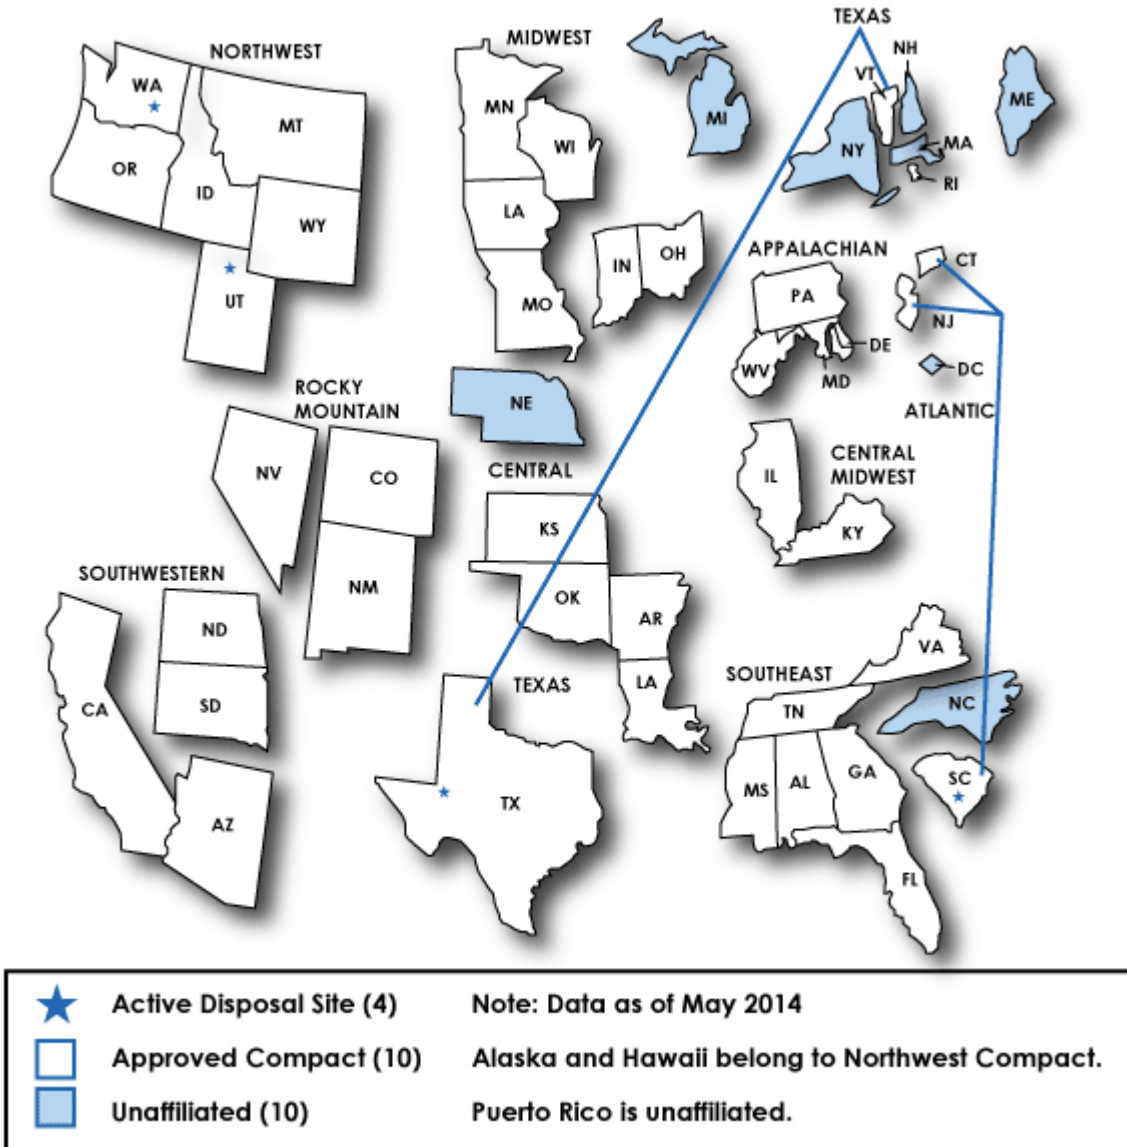

# Low-Level Waste Compacts

Page Last Reviewed/Updated Thursday, March 12, 2020