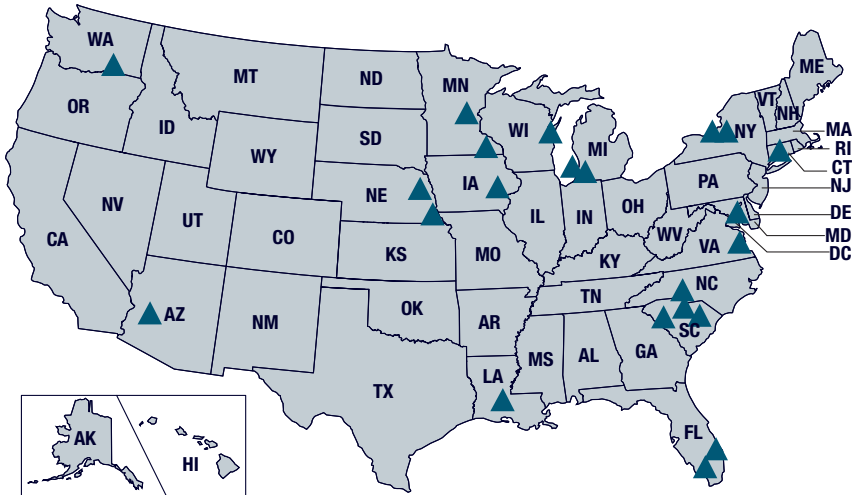

APPENDIX T

Native American Reservations and Trust Lands within a 50-Mile Radius of an Operating Nuclear Power Plant

**ARIZONA**

- Palo Verde**  
Ak-Chin Indian Community  
Gila River Reservation  
Tohono O'odham  
Trust Land

**CONNECTICUT**

- Millstone**  
Mohegan Reservation  
Mashantucket Pequot  
Reservation  
Narragansett  
Reservation  
Shinnecock Indian Nation

**FLORIDA**

- St. Lucie**  
Brighton Reservation  
(Seminole Tribes  
of Florida)  
Fort Pierce Reservation
- Turkey Point**  
Hollywood Reservation  
(Seminole Tribes  
of Florida)  
Miccosukee Reservation  
Miccosukee Trust Land

**NEW YORK**

- FitzPatrick**  
Onondaga Reservation  
Oneida Reservation
- Nine Mile Point**  
Onondaga Reservation  
Oneida Reservation

**NORTH CAROLINA**

- McGuire**  
Catawba Reservation

**SOUTH CAROLINA**

**WASHINGTON**

- Columbia**  
Yakama Reservation  
Yakama Trust Land

**WISCONSIN**

- Point Beach**  
Oneida Trust Land  
Oneida Reservation

\* Tribe is located within the 10-mile emergency preparedness zone of operating reactors.