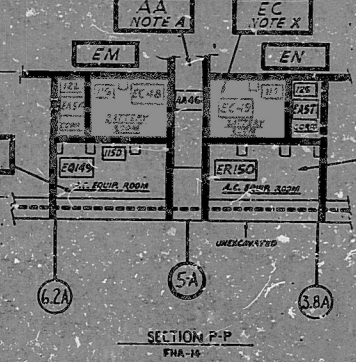

1. **NOTES**
1. DETECTORS SHOWN BY THIS SYMBOL ARE LOCATED BENEATH THE 66'-4" FLOOR SLAB.
  2. DETECTORS LOCATED IN THE CONTROL ROOM CEILING ARE SHOWN ON PHA-10.
  3. THIS SYMBOL IS AN IONIZATION DETECTOR LOCATED INSIDE THE CONTROL ROOM CONSOLES.
  4. DETECTORS IN THE COMPUTER ROOMS, STORAGE AREAS, KITCHEN, LOCKERS, AND OFFICE ARE SHOWN ON PHA-20.