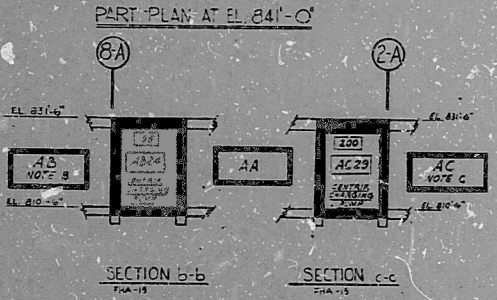

AA	100-100-100-100	100-100-100-100
BB	100-100-100-100	100-100-100-100
CC	100-100-100-100	100-100-100-100
DD	100-100-100-100	100-100-100-100
EE	100-100-100-100	100-100-100-100
FF	100-100-100-100	100-100-100-100
GG	100-100-100-100	100-100-100-100
HH	100-100-100-100	100-100-100-100

1. **NOTES**
1. DETECTORS SHOWN BY THIS SYMBOL ARE LOCATED BENEATH THE 66'-4" FLOOR SLAB.
  2. DETECTORS LOCATED IN THE CONTROL ROOM CEILING ARE SHOWN ON PHA-10.
  3. THIS SYMBOL IS AN IONIZATION DETECTOR LOCATED INSIDE THE CONTROL ROOM CONSOLES.
  4. DETECTORS IN THE COMPUTER ROOMS, STORAGE AREAS, KITCHEN, LOCKERS, AND OFFICE ARE SHOWN ON PHA-20.

ROOF WALL NOTE: 3/4" FIRE WALL UP TO ELEV. 535'-0" (NEAR ROOF) EXTERIOR WALL BOUNDARY ABOVE.

RATING NOTE: FIRE RATING PROVIDED FOR NON-SAFETY RELATED CONSIDERATIONS. NOT REQUIRED FOR SAFE SHUTDOWN.

GENERAL NOTES

1. ALL DETECTOR AND PIPING ARE TO BE INSTALLED IN ACCORDANCE WITH THE LATEST EDITIONS OF THE NFPA CODES.
2. DETECTOR AND PIPING ARE TO BE INSTALLED IN ACCORDANCE WITH THE LATEST EDITIONS OF THE NFPA CODES.
3. DETECTOR AND PIPING ARE TO BE INSTALLED IN ACCORDANCE WITH THE LATEST EDITIONS OF THE NFPA CODES.
4. DETECTOR AND PIPING ARE TO BE INSTALLED IN ACCORDANCE WITH THE LATEST EDITIONS OF THE NFPA CODES.