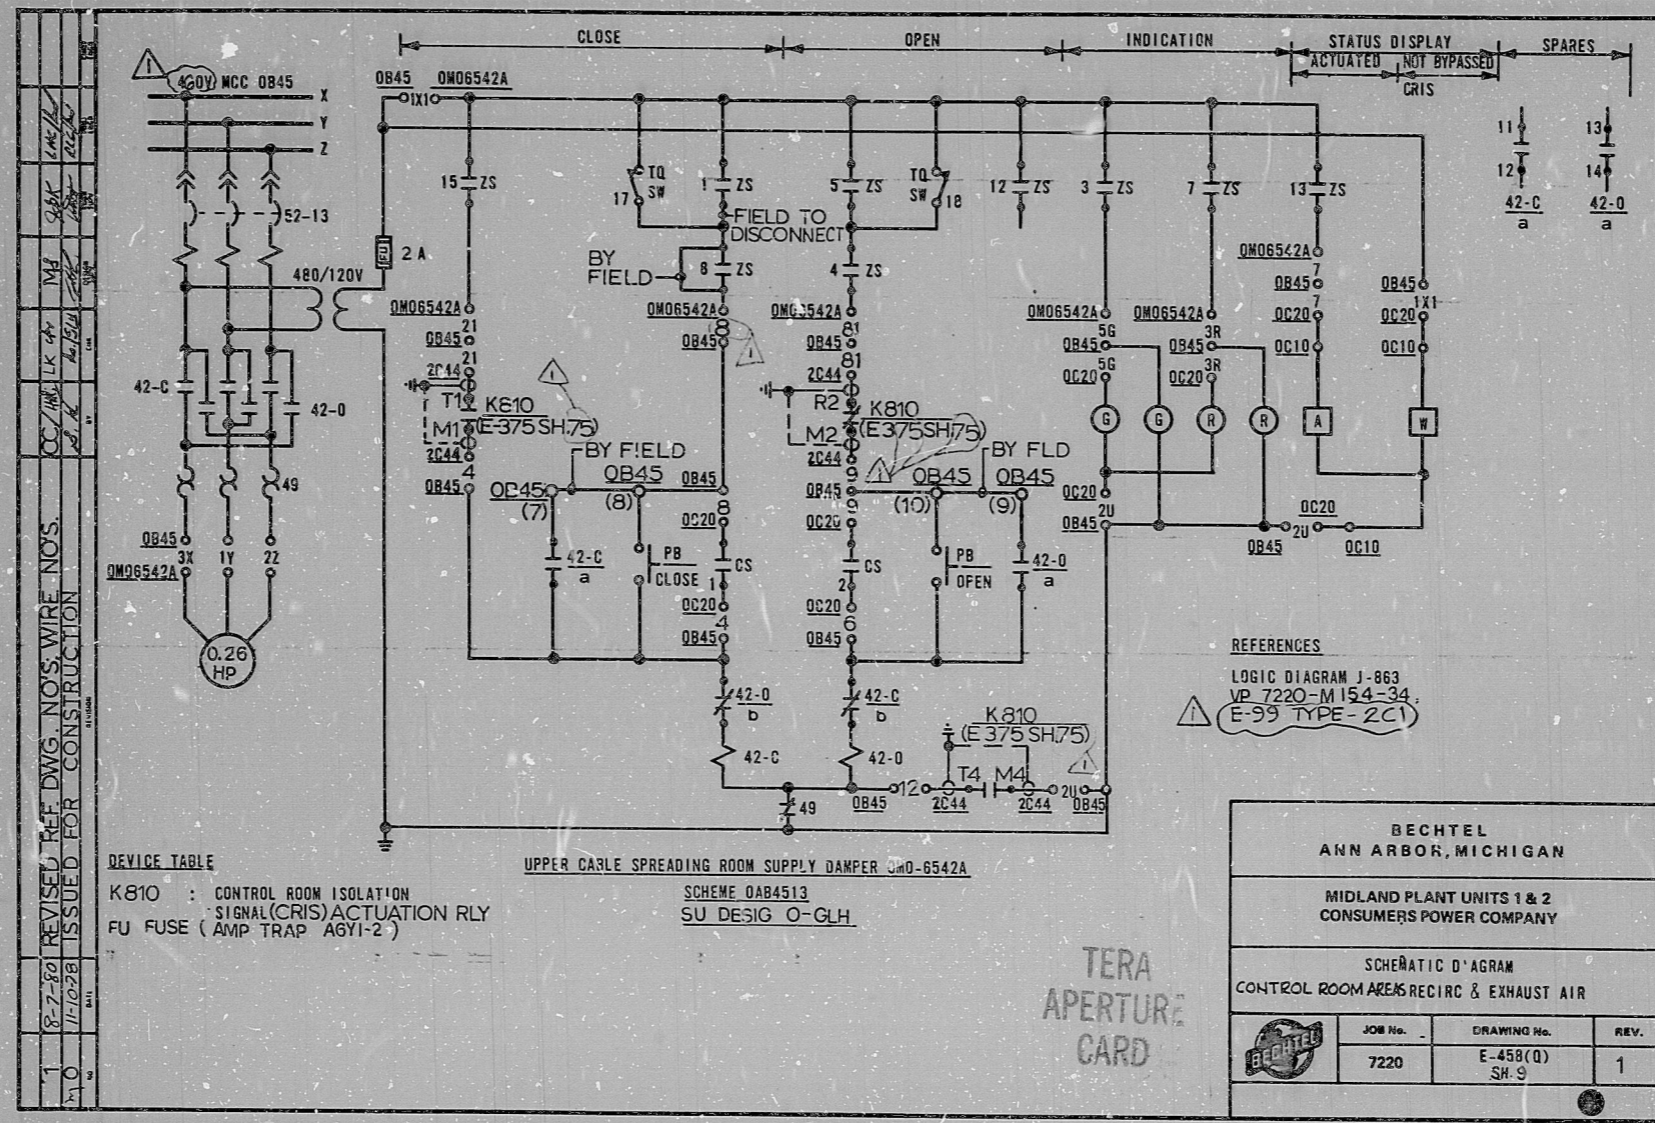

17"

11"

8.5"

8.5"

11"

17"

17"

11"

8.5"

8.5"

11"

17"

I certify that the image contained on this frame was made in the normal and regular course of business, on the date stated below and that it is an accurate reproduction of the document submitted to reprographics.

16X

TERA APERTURE CARD