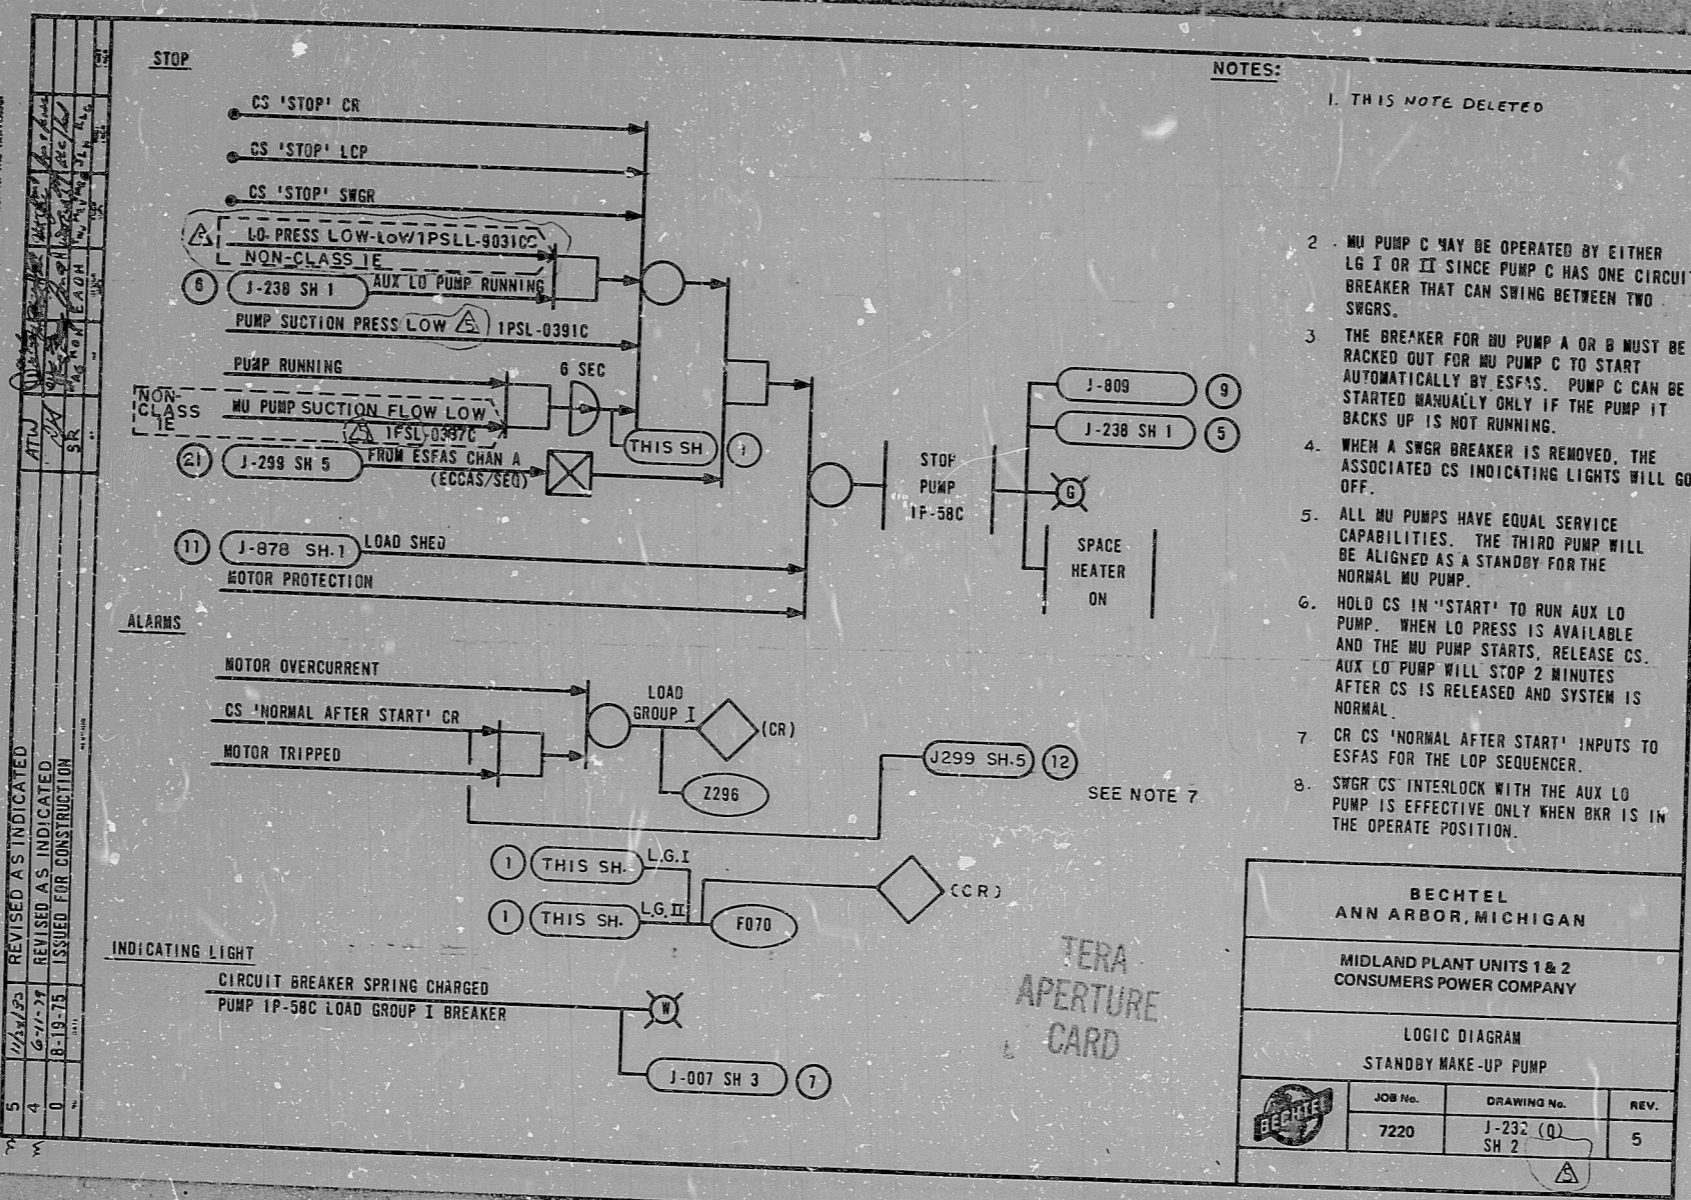

**16X**

I certify that the image contained on this frame was made in the normal and regular course of business, on the date stated below and that it is an accurate reproduction of the document submitted to reprographics.

11-26-80 DATE  
M. C. SICSAV CAMERA OPERATOR  
SUPERVISOR OF REPROGRAPHICS

G-1348

RIDS

8/11/20910