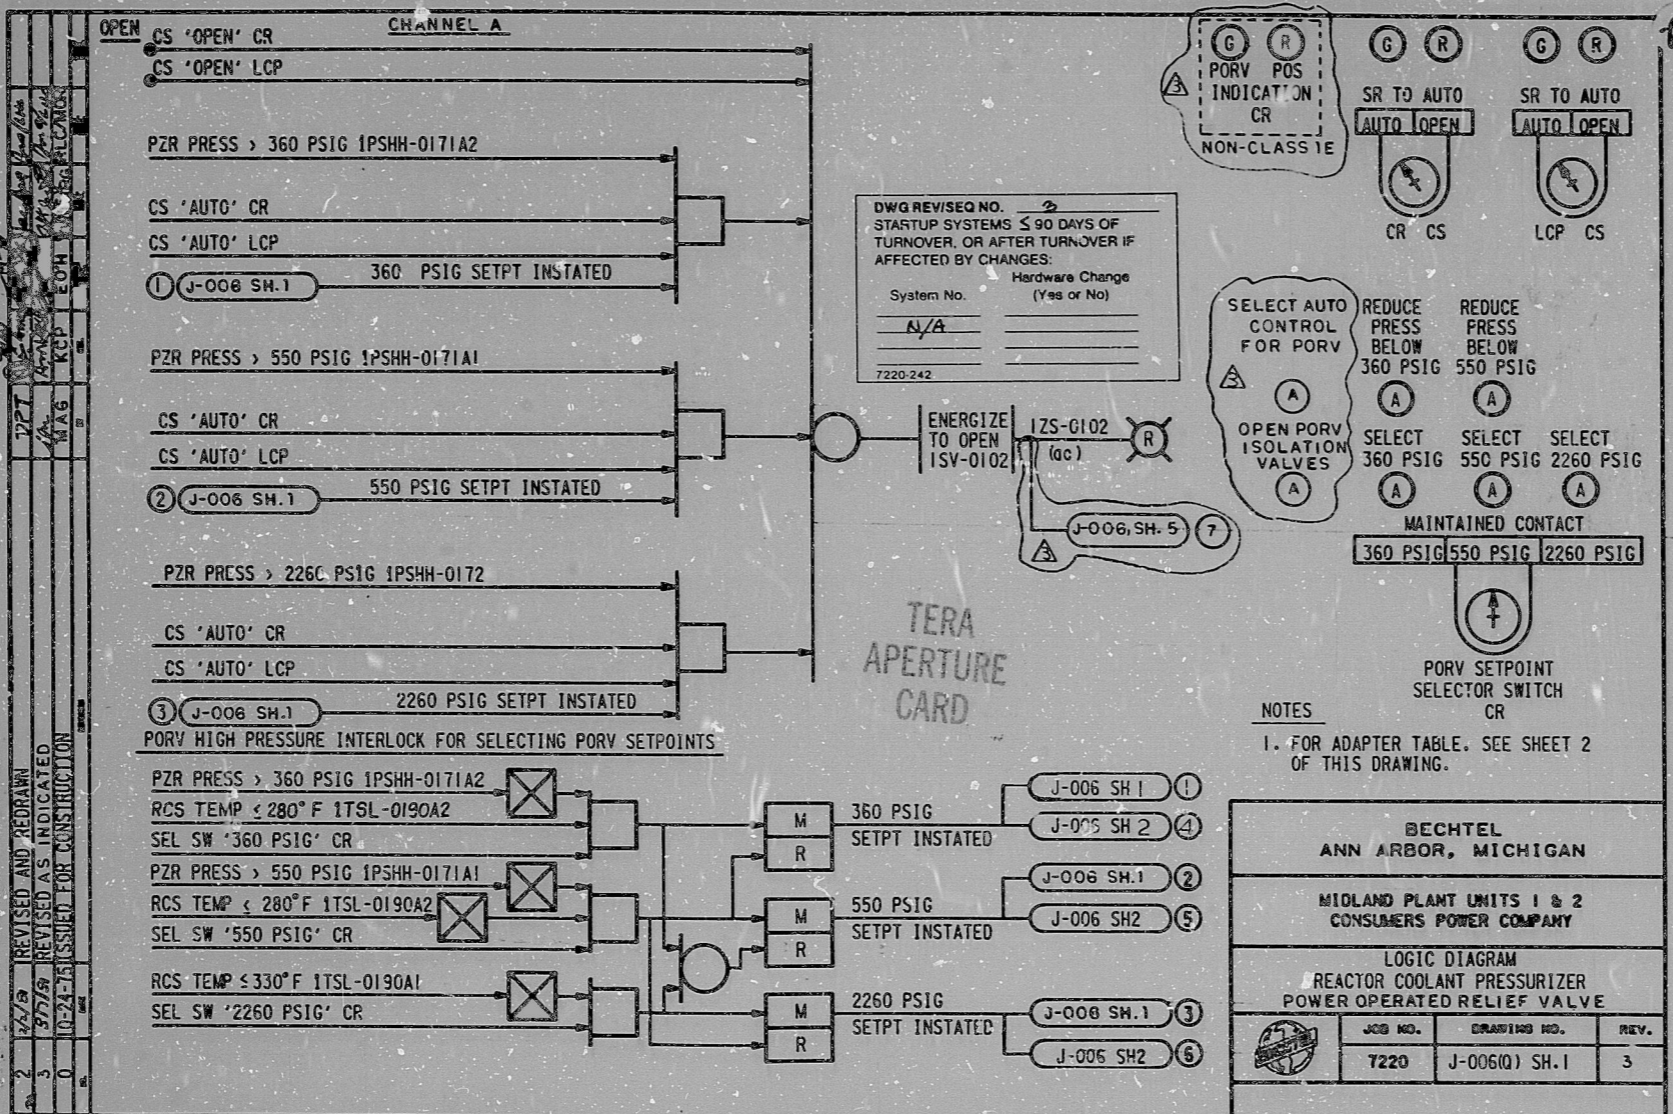

I certify that the image contained on this frame was made in the normal and regular course of business, on the date stated below and that it is an accurate reproduction of the document submitted to reprographics.

16X

8-17-81
DATE
R. G. G. [Signature]
CAMERA OPERATOR SUPERVISOR OF REPROGRAPHICS

G-1348