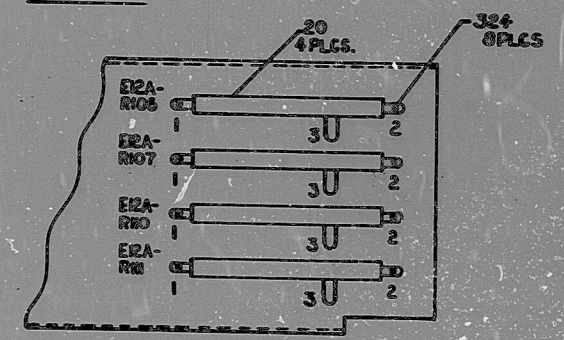

147D7088
 INSERT P601-20B
 147D7088

TERA
 APERTURE
 CARD

SALVING
 COPY #
 AUG 18 1981
 FOR REFERENCE ONLY
 Not To Be Used For Construction

REV	DATE	BY	CHKD	APP'D	DESCRIPTION	POINTS TO
6	6-21-79	NJ1376	NJ1376	AMC-3701		
7	7-25-79	NJ1468	NJ10640	NJ106370		
5	8-26-80	NJ13604	NJ10640	NJ106370		