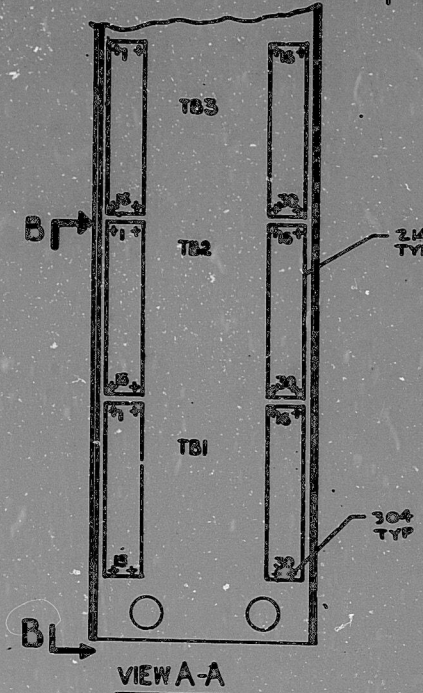

147D7088
 INSERT P601-20B
 147D7088

TERA
 APERTURE
 CARD

SALVING
 COPY #
 AUG 18 1981
 FOR REFERENCE ONLY
 Not To Be Used For Construction

REV	DATE	BY	CHKD	APP'D	DESCRIPTION	POINTS TO
6	6-21-79	NJ1376	NJ1376	AMC-3701		
7	7-25-79	NJ1468	NJ10640	NJ106370		
5	8-26-80	NJ13604	NJ10640	NJ106370		