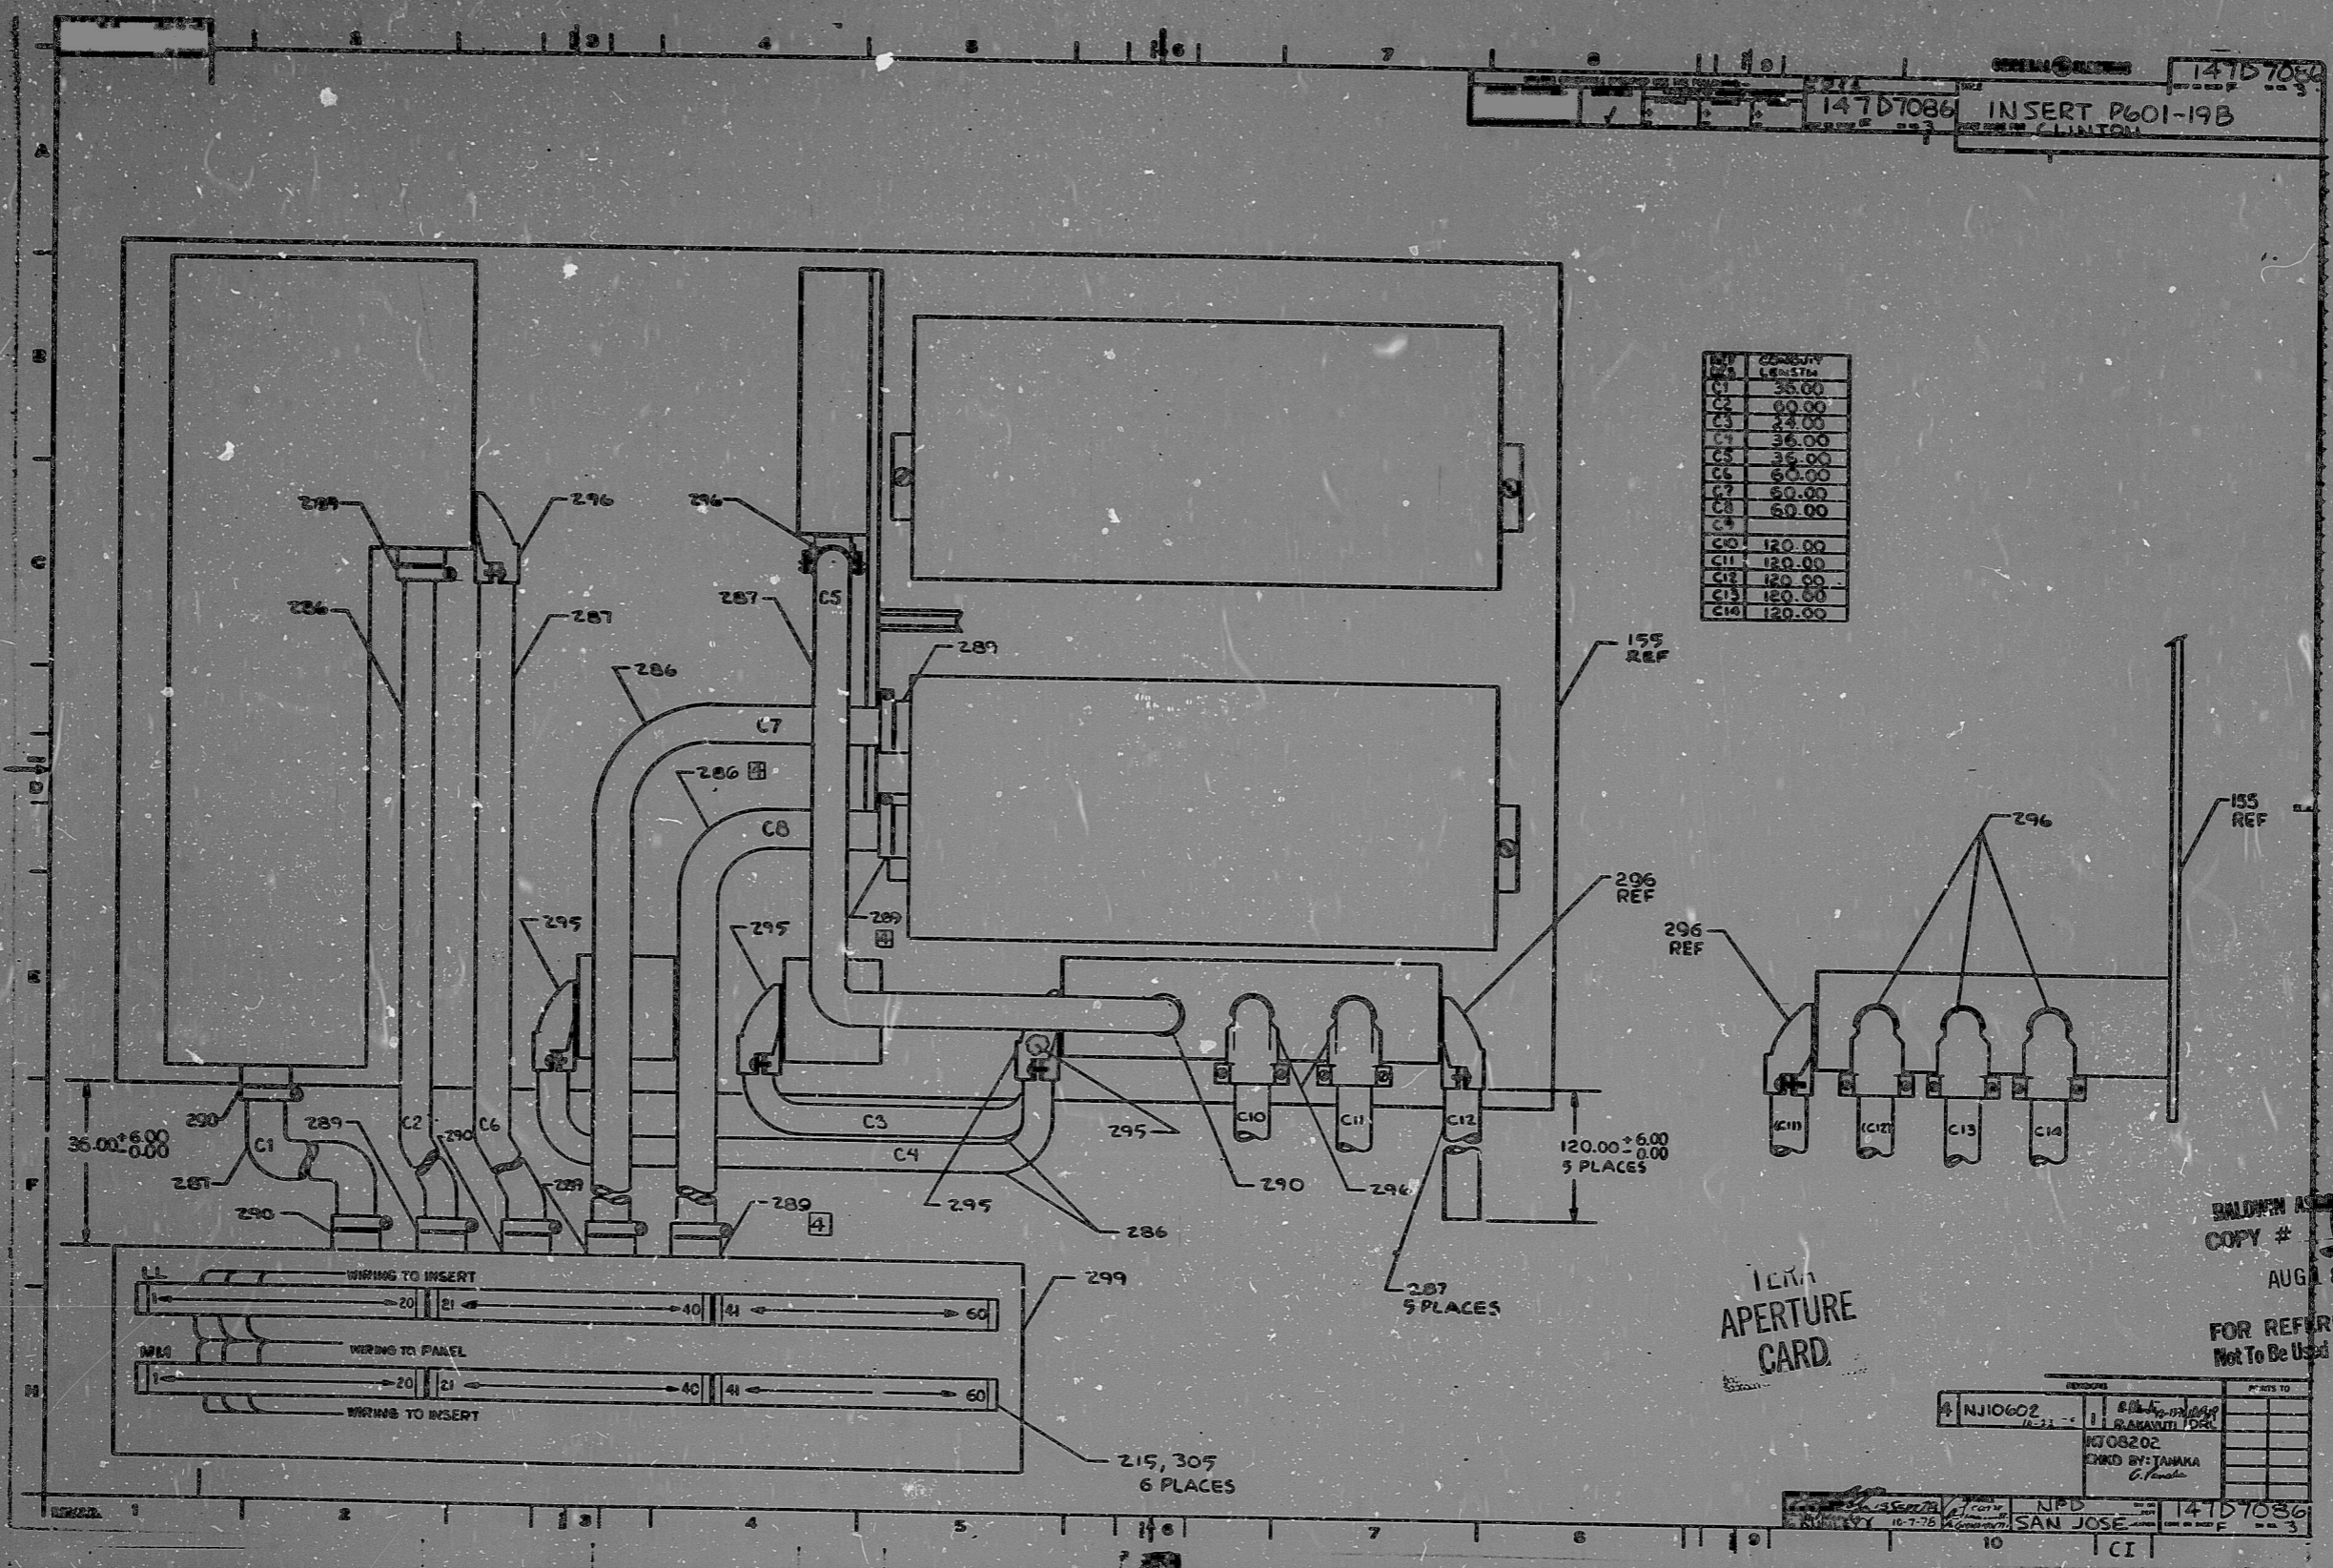

147D7086
 INSERT P601-19B
 CLINTON

NO	QUANTITY
C1	25.00
C2	25.00
C3	25.00
C4	35.00
C5	35.00
C6	60.00
C7	60.00
C8	60.00
C9	
C10	120.00
C11	120.00
C12	120.00
C13	120.00
C14	120.00

ICR APERTURE CARD

BALDWIN A...
 COPY # 1381
 AUG 8 1981
 FOR REFERENCE ONLY
 Not To Be Used For Construction

REV	DESCRIPTION	DATE	BY	CHKD
1
2

147D7086
 SAN JOSE
 CI

RIDS

811120534