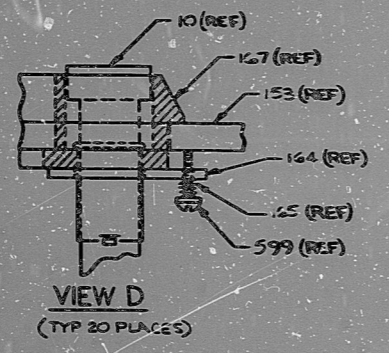

GENERAL ELECTRIC		FILE NO.	112D2133
TITLE		ASSY INSERT P800-63B	
DRAWN BY		CHKD BY: CLINTON I	

TERA
APERTURE
CARD

BALTIMORE ELECTRIC INC
COPY # 100
AUG 18 1981

FOR REFERENCE ONLY
Not To Be Used For Construction