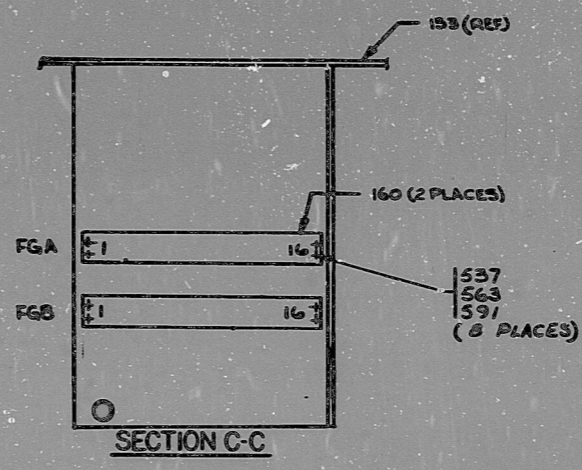

GENERAL ELECTRIC		FILE NO.	112D2133
TITLE		ASSY INSERT P800-63B	
DRAWN BY		CHKD BY: CLINTON I	

TERA
APERTURE
CARD

BALTIMORE ELECTRIC INC
COPY # 100
AUG 18 1981

FOR REFERENCE ONLY
Not To Be Used For Construction

REVISIONS	C	PRINTS TO
1	1	
2	1	
3	1	
4	1	
5	1	
6	1	
7	1	
8	1	
9	1	
10	1	

DATE	11/7/77	112D2133
BY	San Jose	
CHKD BY	11/10/77	

RIDS

8/11/02