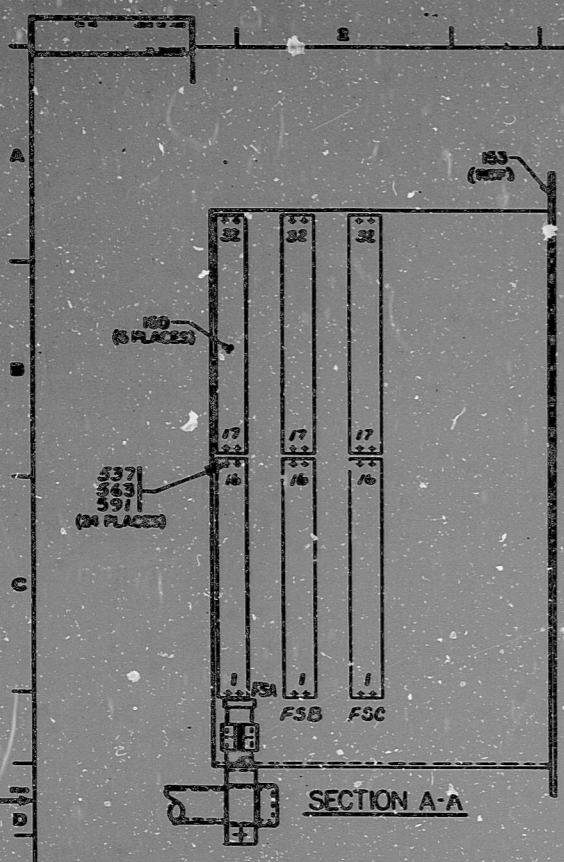

GENERAL ELECTRIC		FILE NO.	112D2133
TITLE		ASSY INSERT P800-63B	
DRAWN BY		CHKD BY: CLINTON I	

TERA
APERTURE
CARD

BALTIMORE ELECTRIC INC
COPY # 100
AUG 18 1981

FOR REFERENCE ONLY
Not To Be Used For Construction

REVISIONS	C	PRINTS TO
1	1	
2	1	
3	1	
4	1	
5	1	
6	1	
7	1	
8	1	
9	1	
10	1	

DATE	11/7/77	112D2133
BY	San Jose	
CHKD BY	11/10/77	

RIDS

8/11/02