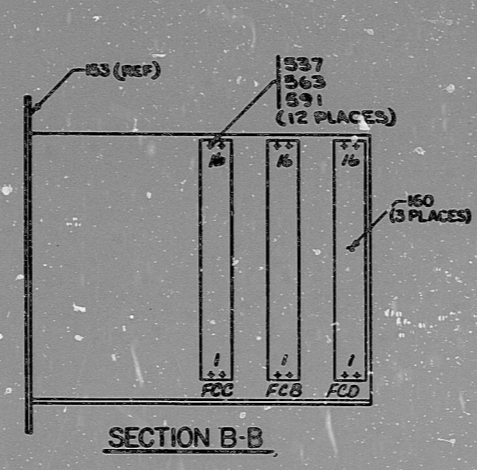

GENERAL ELECTRIC		FILE NO.	112D2133
TITLE		ASSY INSERT P800-63B	
DRAWN BY		CHKD BY: CLINTON I	

TERA
APERTURE
CARD

BALTIMORE ELECTRIC INC
COPY # 100
AUG 18 1981

FOR REFERENCE ONLY
Not To Be Used For Construction

REVISIONS	C	PRINTS TO
1	1	
2	1	
3	1	
4	1	
5	1	
6	1	
7	1	
8	1	
9	1	
10	1	

DATE	11/7/77	112D2133
BY	San Jose	
CHKD BY	11/10/77	

RIDS

8/11/02