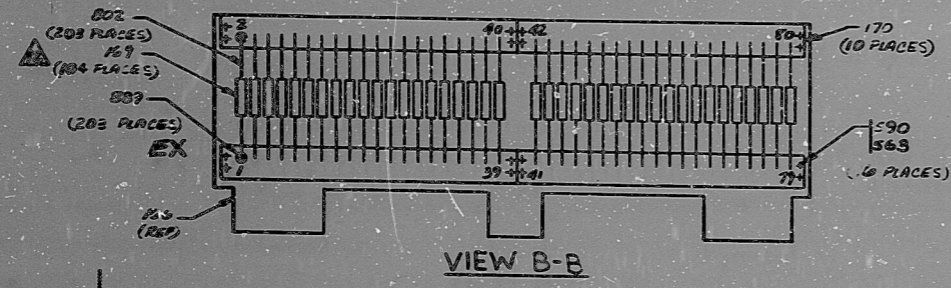

167A2900 112D2137  
 GENERAL ELECTRIC  
 ASSEMBLY INSERT PB10-38C  
 LINTON I  
 12L ISSUED

TERA APERTURE CARD

GENERAL ELECTRIC  
 COPY # 112D2137  
 AUG 18 1981  
 FOR REFERENCE ONLY  
 Not To Be Used For Construction

REV	DATE	BY	CHKD	APP'D
1	1-20-80	AT		
2	1-20-80	AT		
3	1-20-80	AT		
4	1-20-80	AT		
5	1-20-80	AT		
6	1-20-80	AT		
7	1-20-80	AT		
8	1-20-80	AT		
9	1-20-80	AT		
10	1-20-80	AT		

CONTROL ISSUE  
 SAN JOSE  
 112D2137  
 10