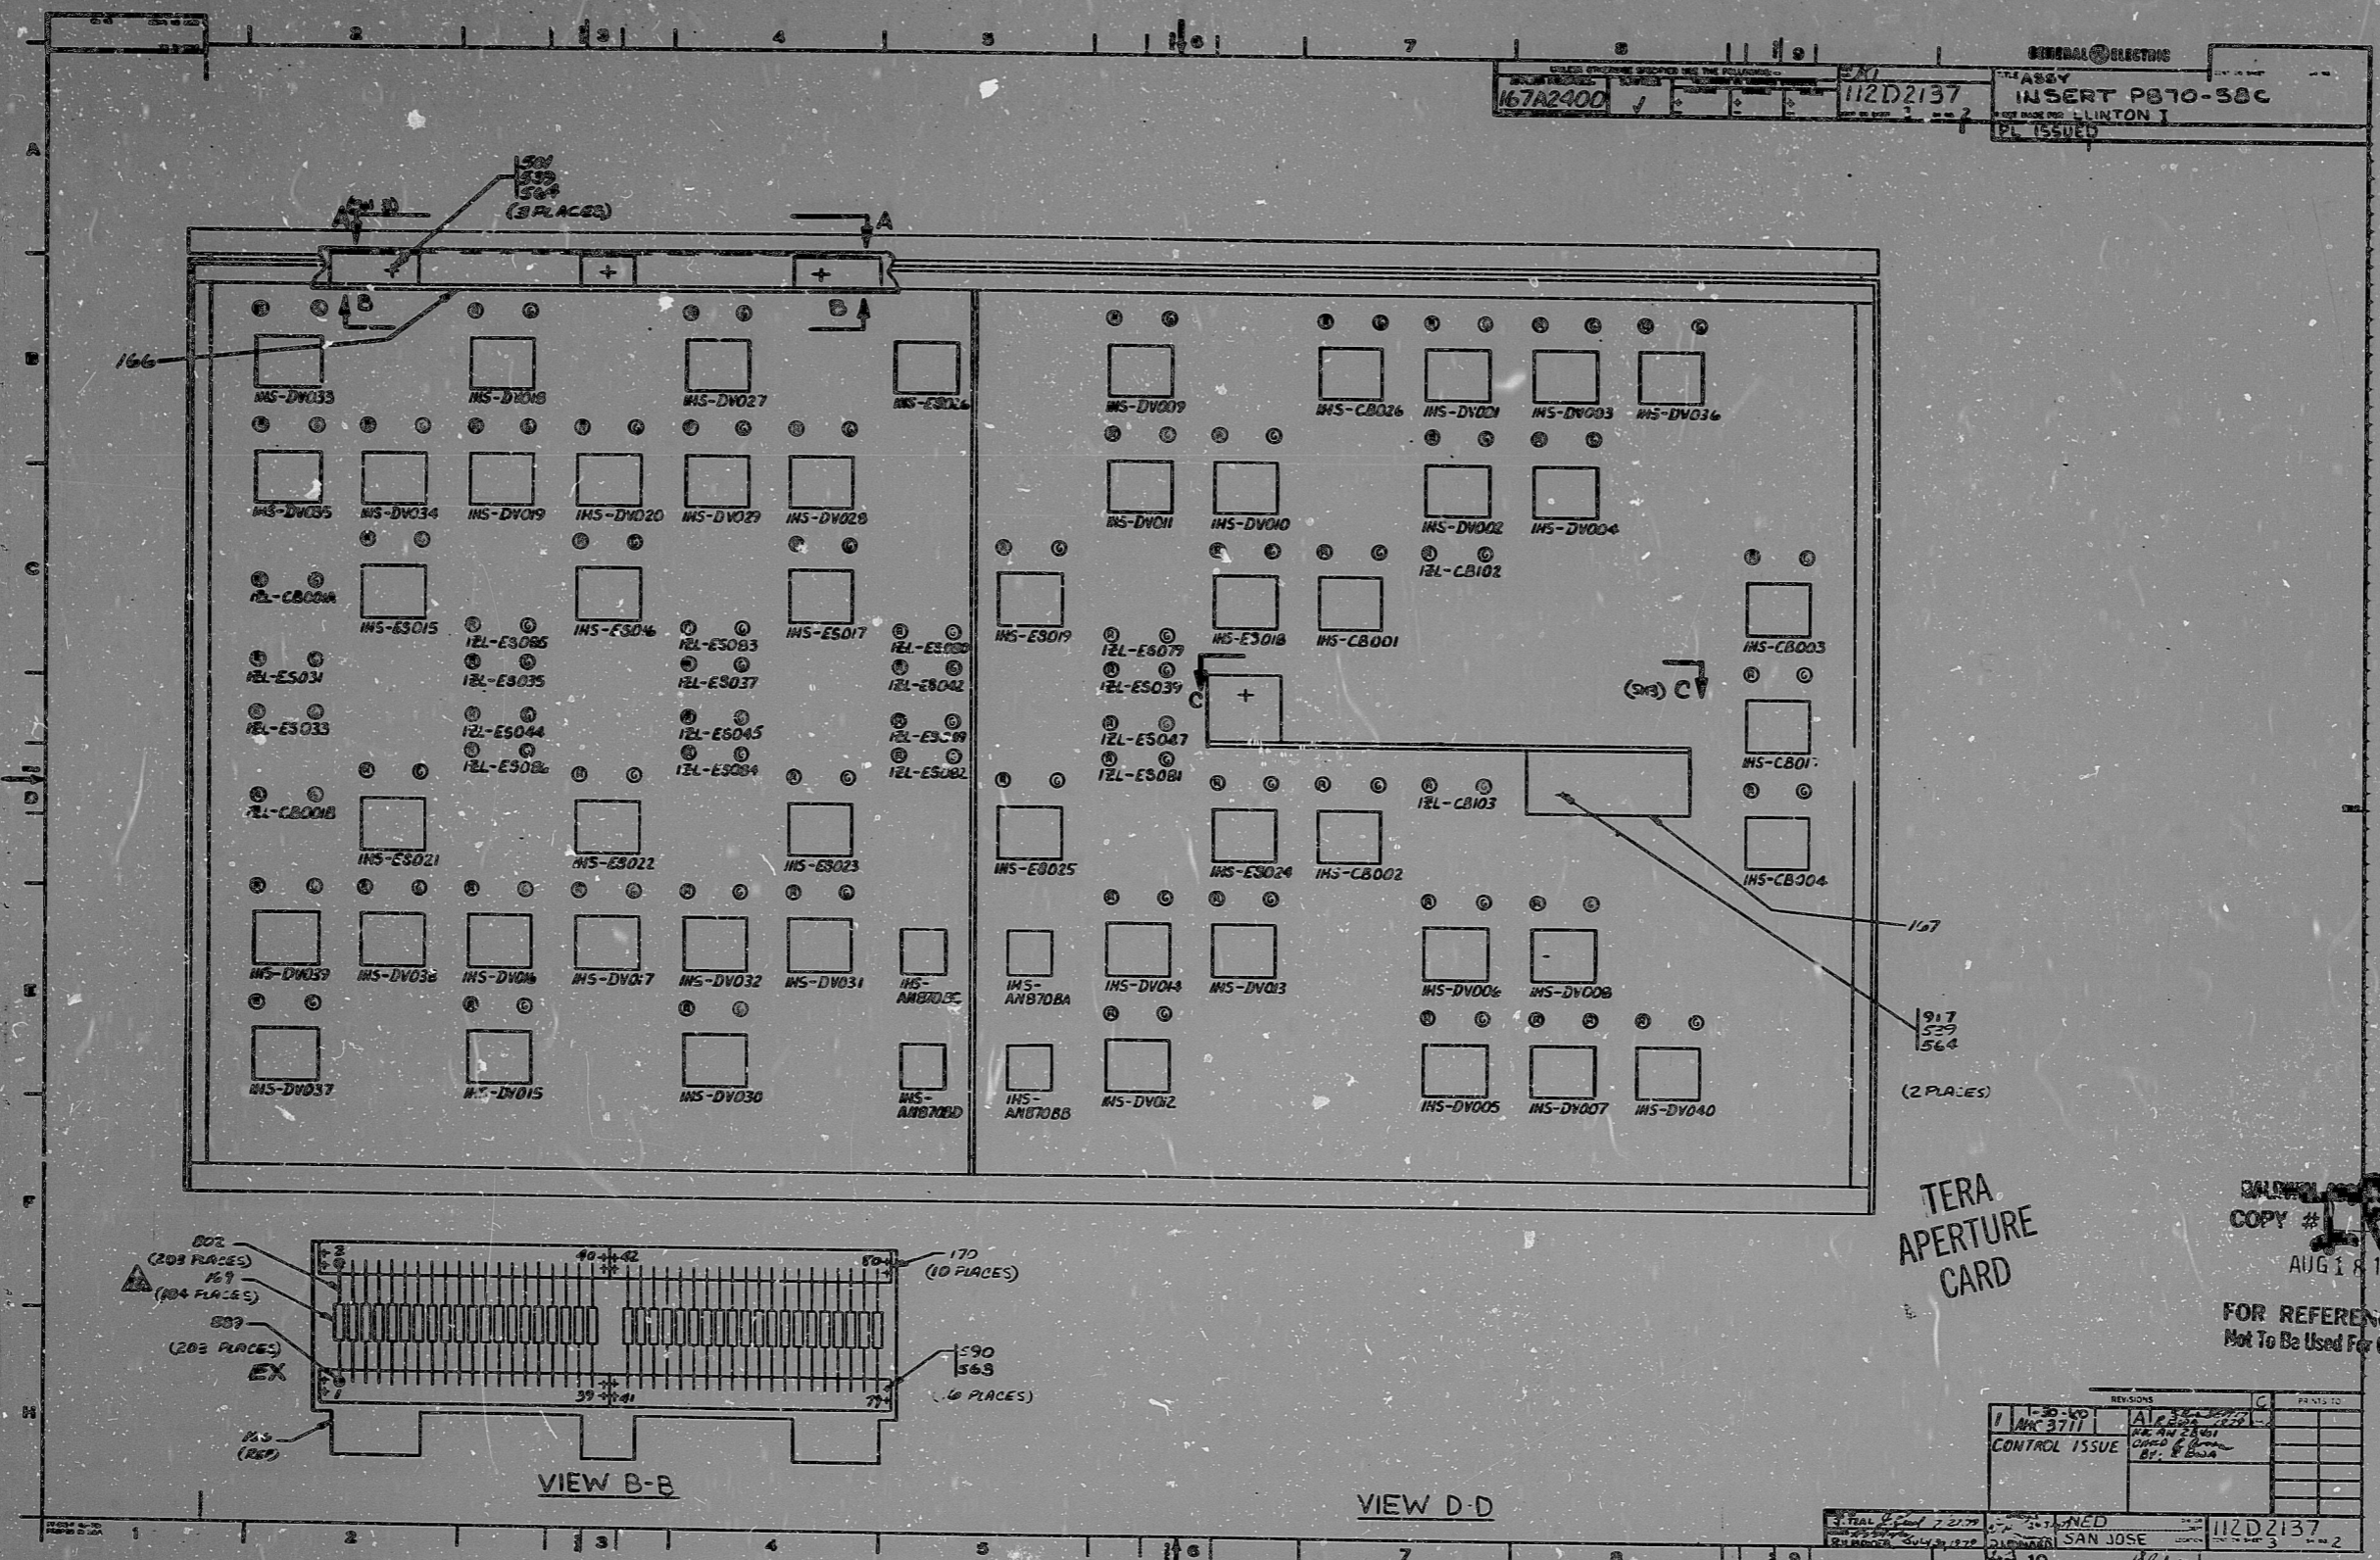

167A2900 112D2137  
 GENERAL ELECTRIC  
 ASSEMBLY INSERT PB10-38C  
 LINTON I  
 12L ISSUED

TERA APERTURE CARD

GENERAL ELECTRIC  
 COPY # 112D2137  
 AUG 18 1981  
 FOR REFERENCE ONLY  
 Not To Be Used For Construction

REV	DATE	BY	CHKD	APP'D
1	1-20-80	AT		
2	1-20-80	AT		
3	1-20-80	AT		
4	1-20-80	AT		
5	1-20-80	AT		
6	1-20-80	AT		
7	1-20-80	AT		
8	1-20-80	AT		
9	1-20-80	AT		
10	1-20-80	AT		

CONTROL ISSUE  
 SAN JOSE  
 112D2137  
 10