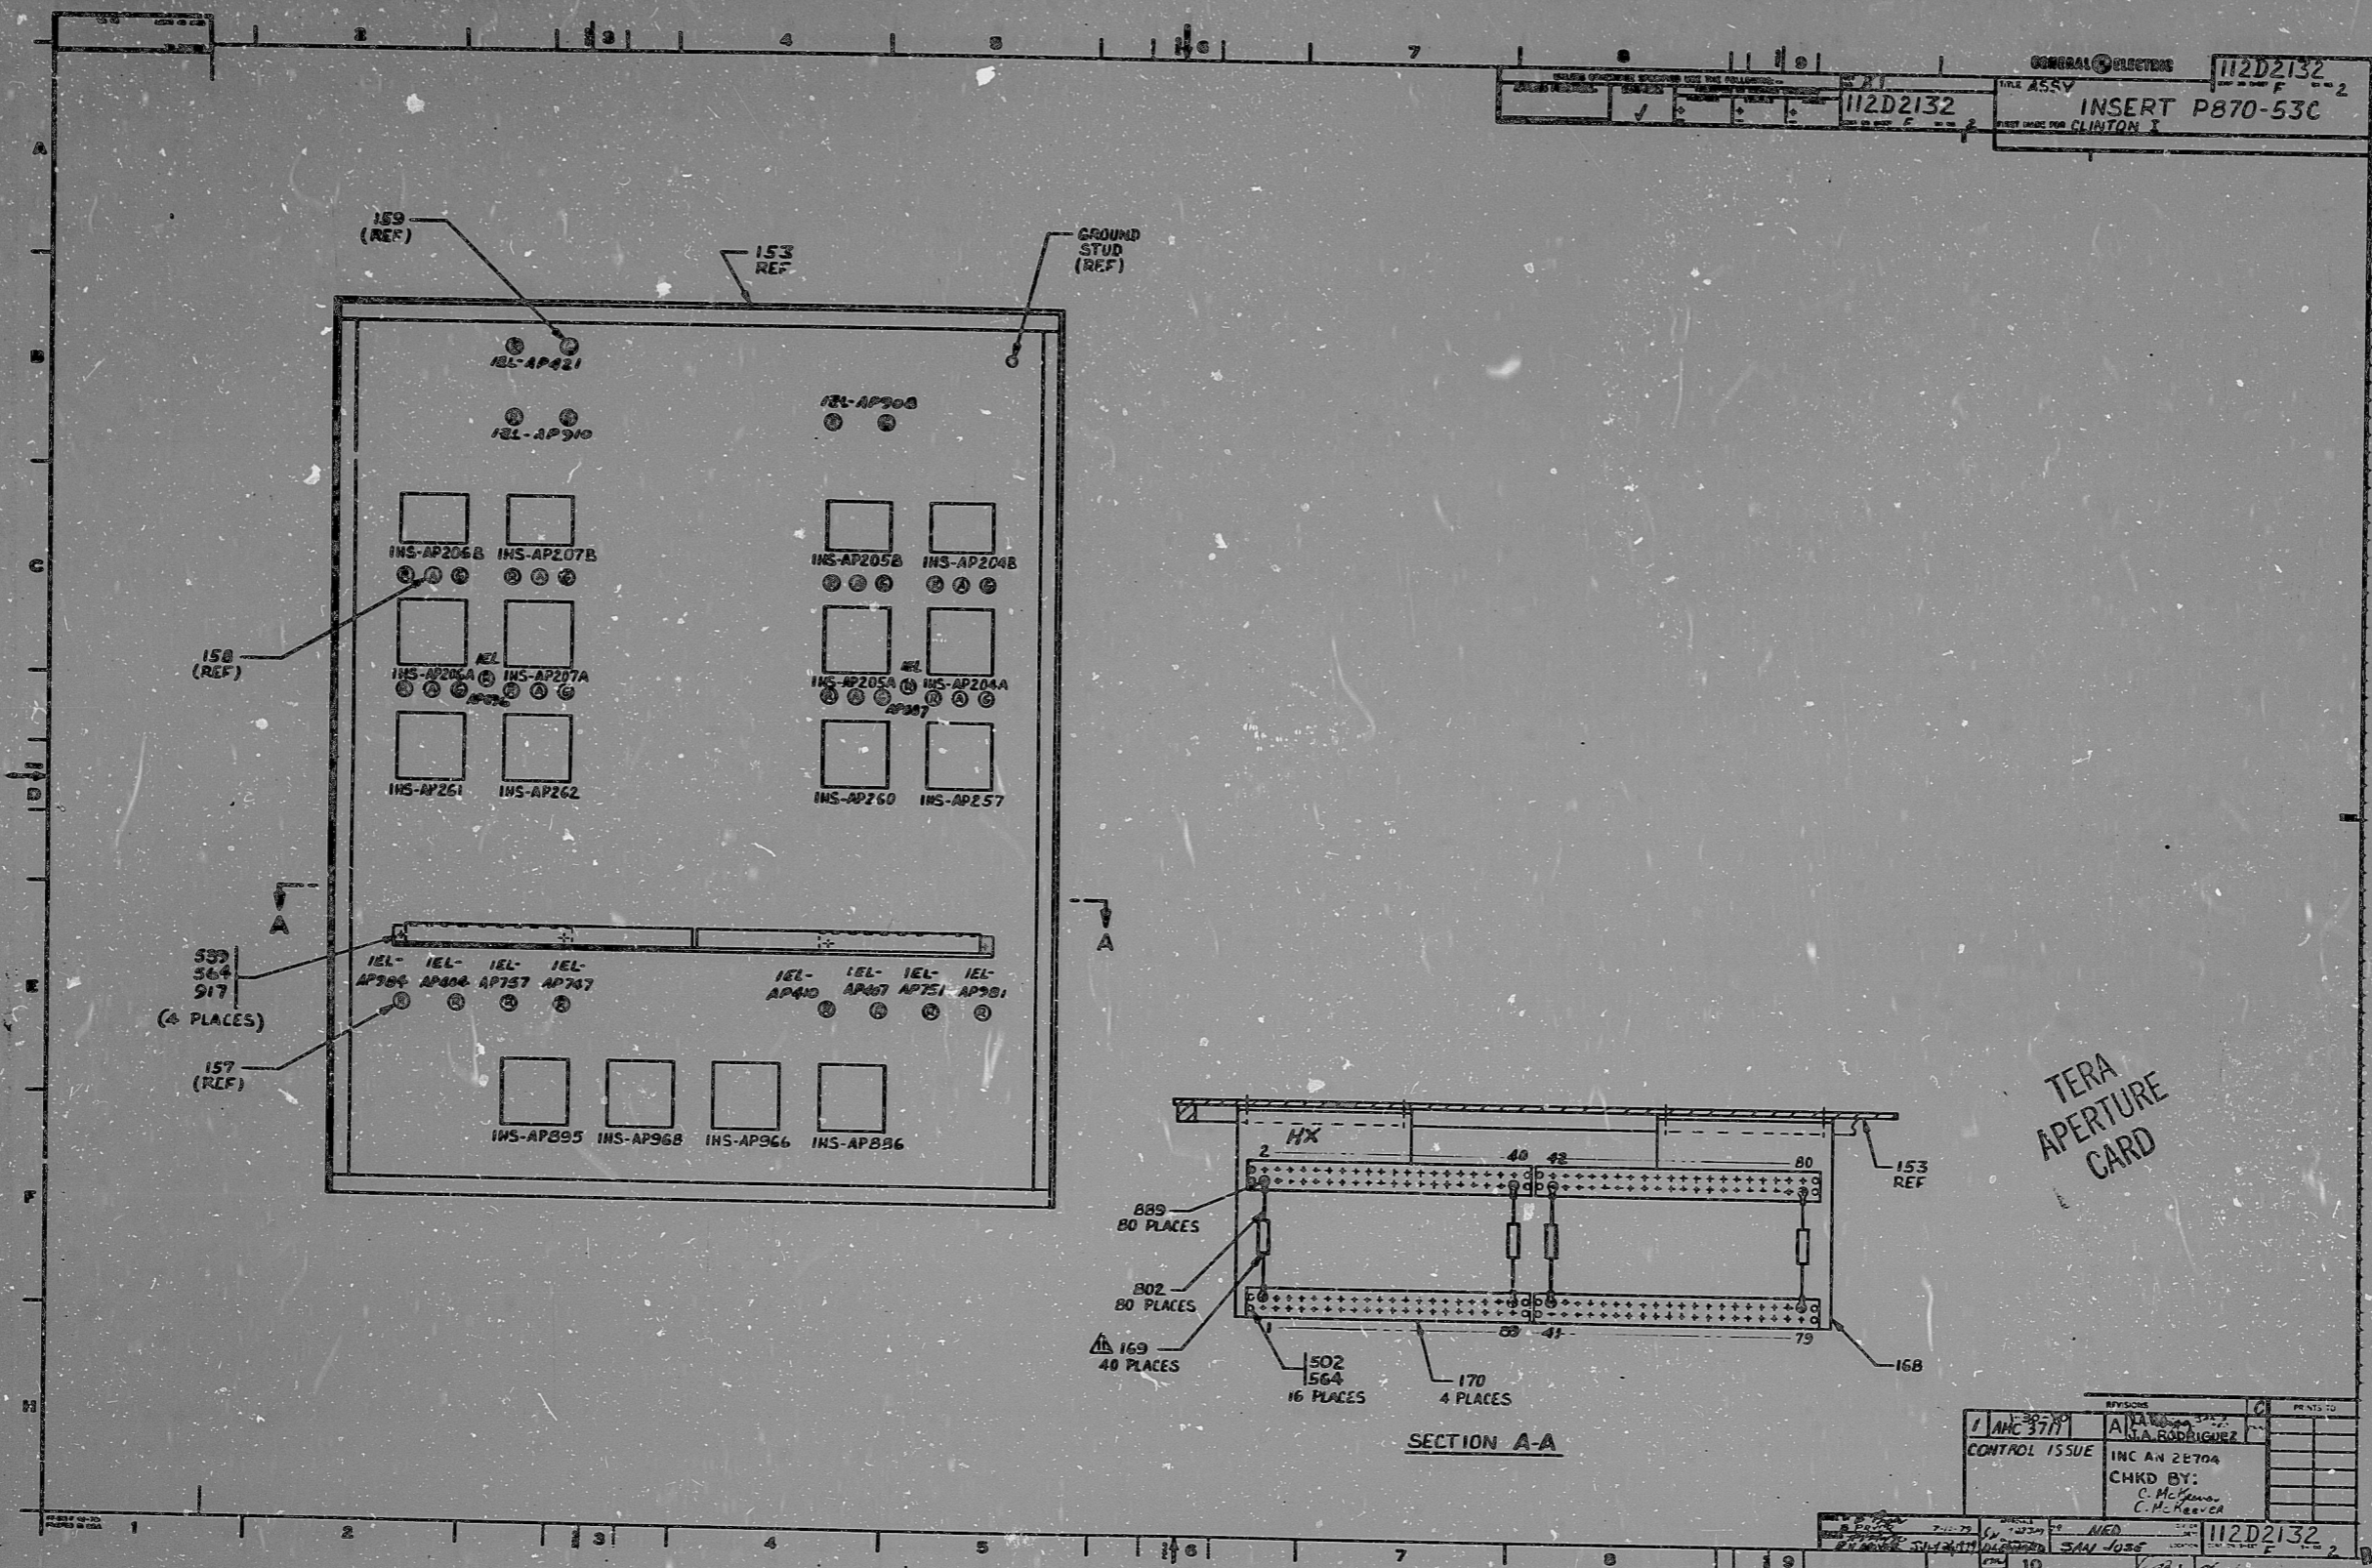

GENERAL ELECTRIC		112D2132
TYPE ASSY		INSERT P870-53C
112D2132		REV. MADE FOR CLINTON

TERA
APERTURE
CARD

REV. 1	112D2132	0
1 INC 3777	A. A. RODRIGUEZ	
CONTROL ISSUE	INC AN 2E70A	
CHKD BY:	C. H. BODD	
	C. H. BODD	