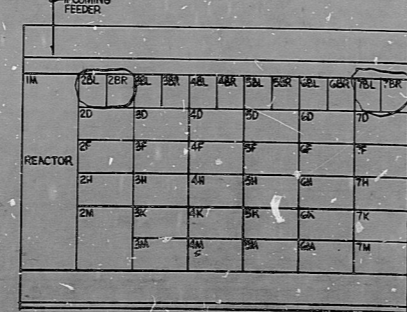

NOTE:
 1 FOR GENERAL NOTES, 480V MOTOR CONTROL CENTER NOTES, SYMBOLS, ABBREVIATIONS & REFERENCE DRAWINGS SEE DWG. G-5017 SHEET 1.

WPSS QUALITY CLASS I & G

PRC APERTURE CARD

WASHINGTON PUBLIC POWER SUPPLY SYSTEM
 NUCLEAR PROJECTS NO. 3 & 5
 120V-240V INSTALLATION
 1968-1969 INSTALLATION