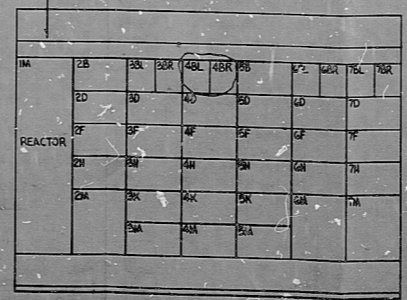

NOTE:
 1 FOR GENERAL NOTES, 480V MOTOR CONTROL CENTER NOTES, SYMBOLS, ABBREVIATIONS & REFERENCE DRAWINGS SEE DWG. G-5017 SHEET 1.

WPSS QUALITY CLASS I & G

PRC APERTURE CARD

WASHINGTON PUBLIC POWER SUPPLY SYSTEM
 NUCLEAR PROJECTS NO. 3 & 5
 120V-240V INSTALLATION
 1968-1969 INSTALLATION