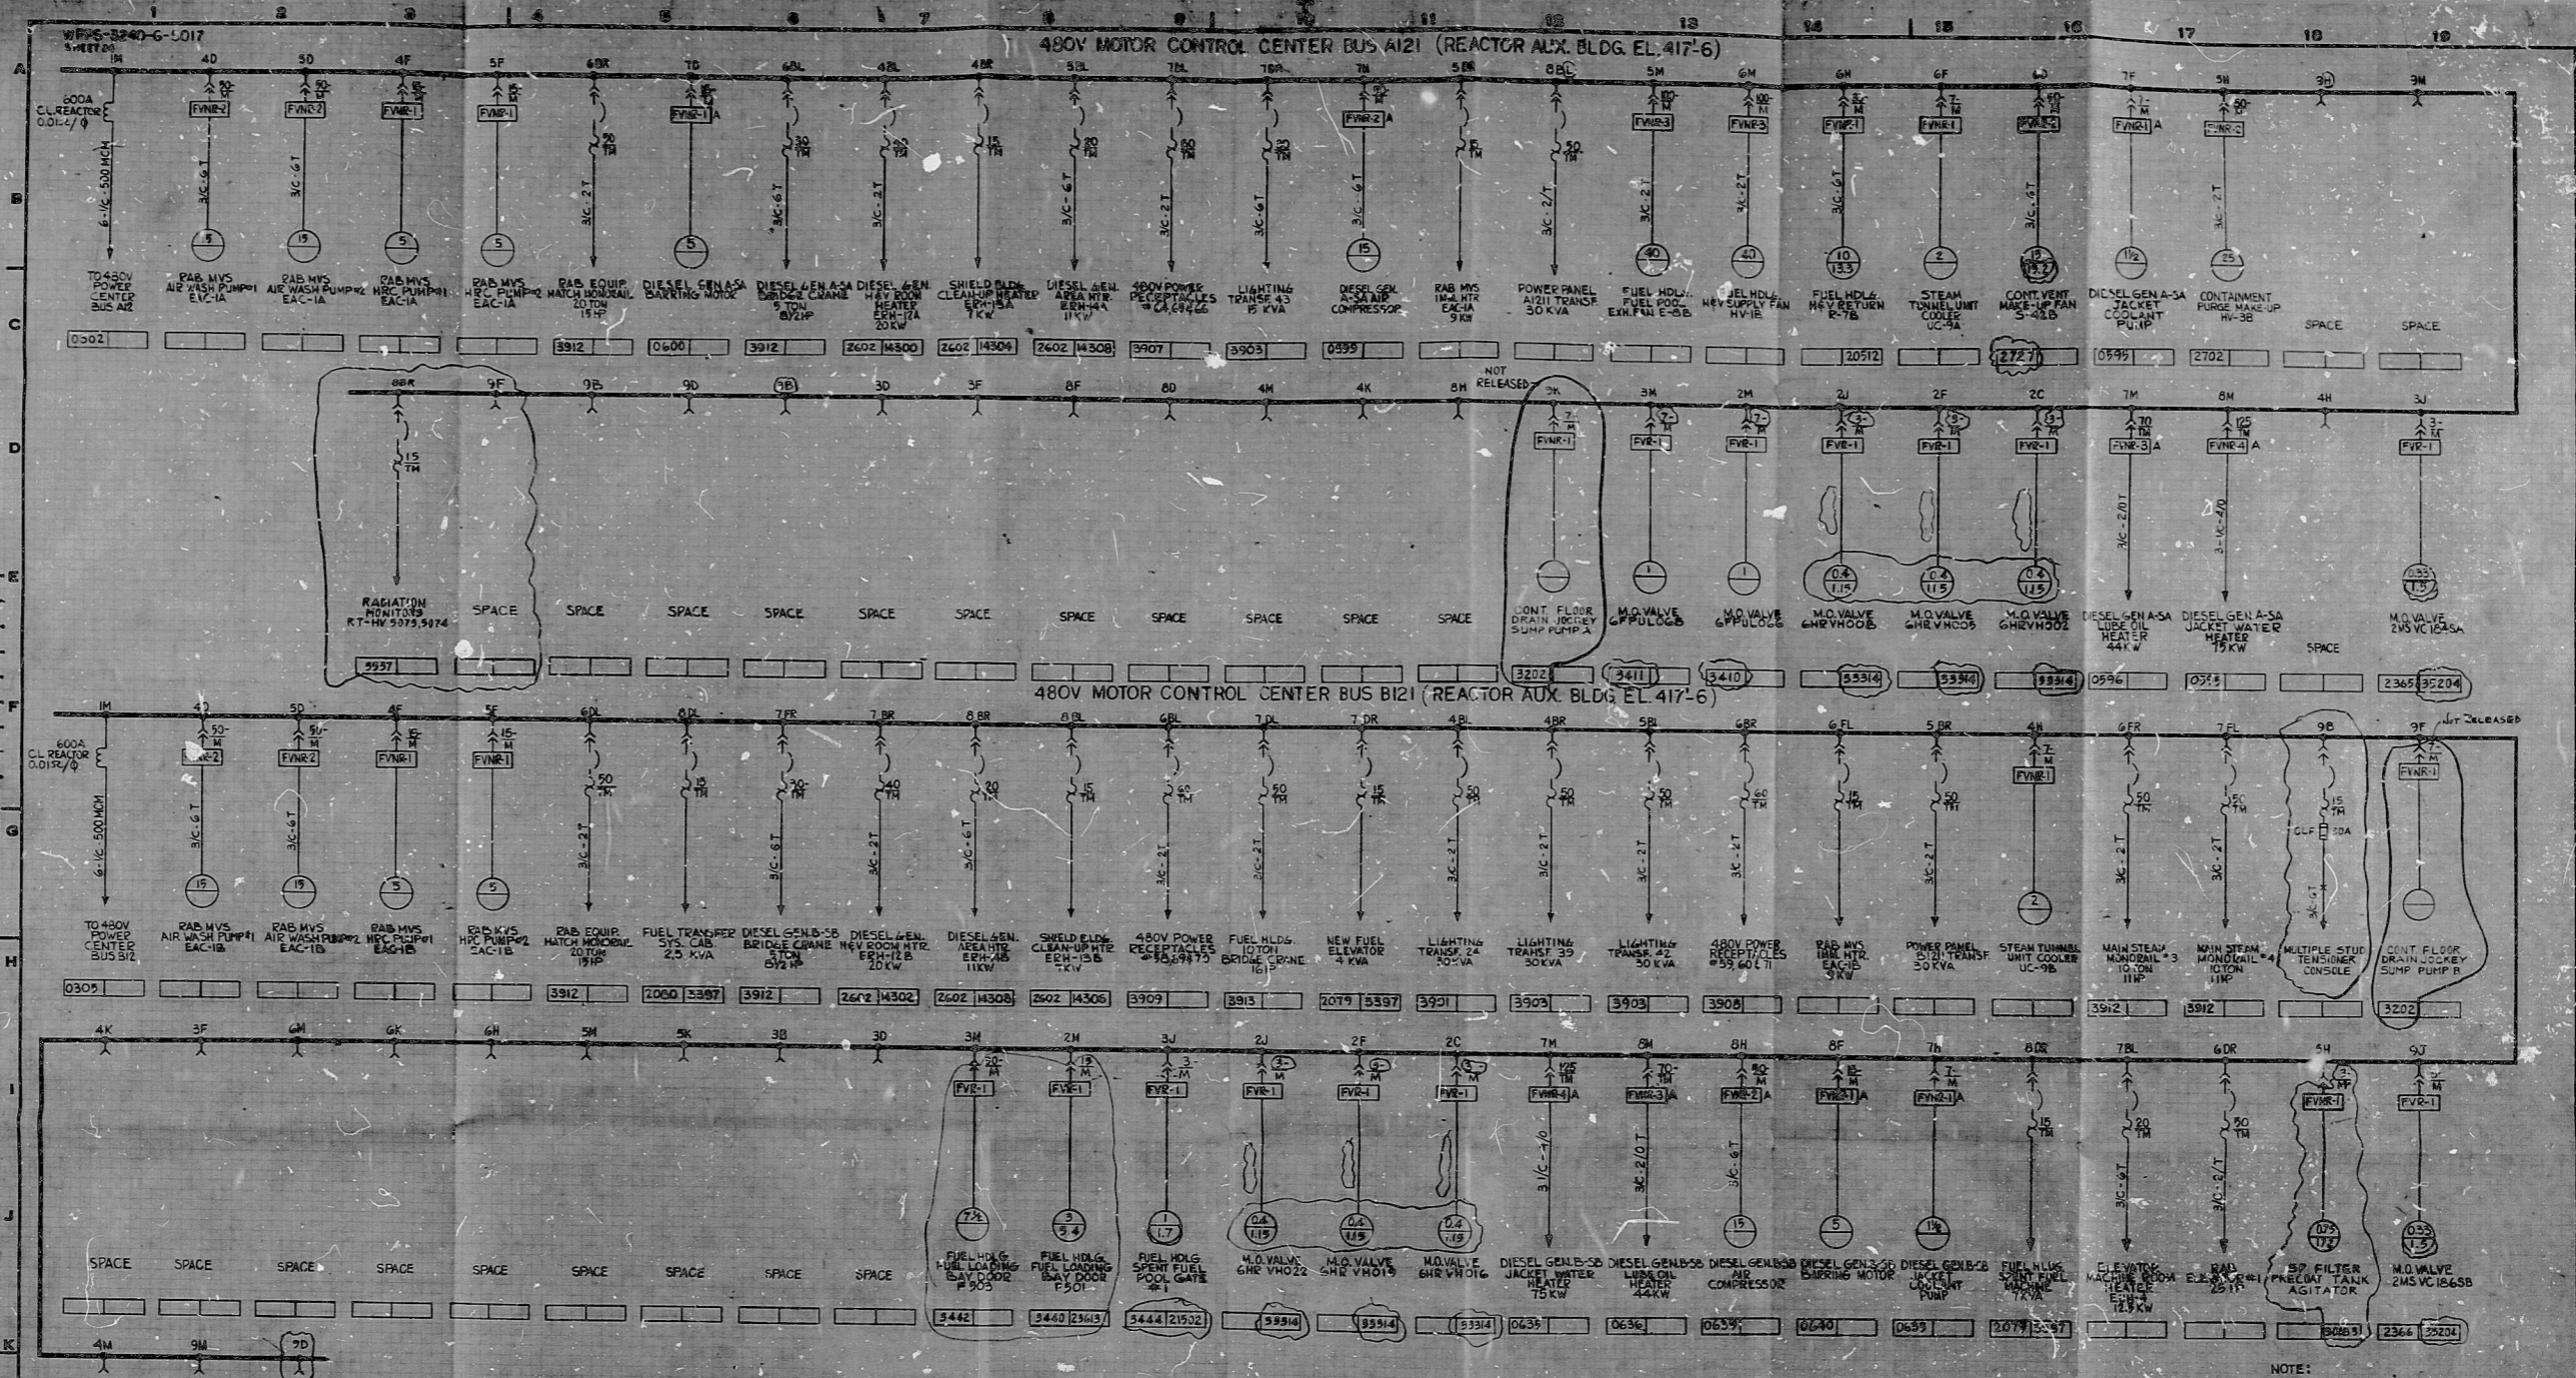

22

22

NOTE:  
 PFR GENERAL NOTES 480V MOTOR CONTROL CENTER NOTES SYMBOL ABBREVIATIONS & REFERENCE DRAWINGS SEE DWG 6-5011 SHEET 1

WPPSS QUALITY CLASS 220  
 PRC APERTURE CARD

WASHINGTON PUBLIC POWER SUPPLY SYSTEM  
 2000 10th Avenue, N.E.  
 Seattle, WA 98105  
 (206) 462-1000