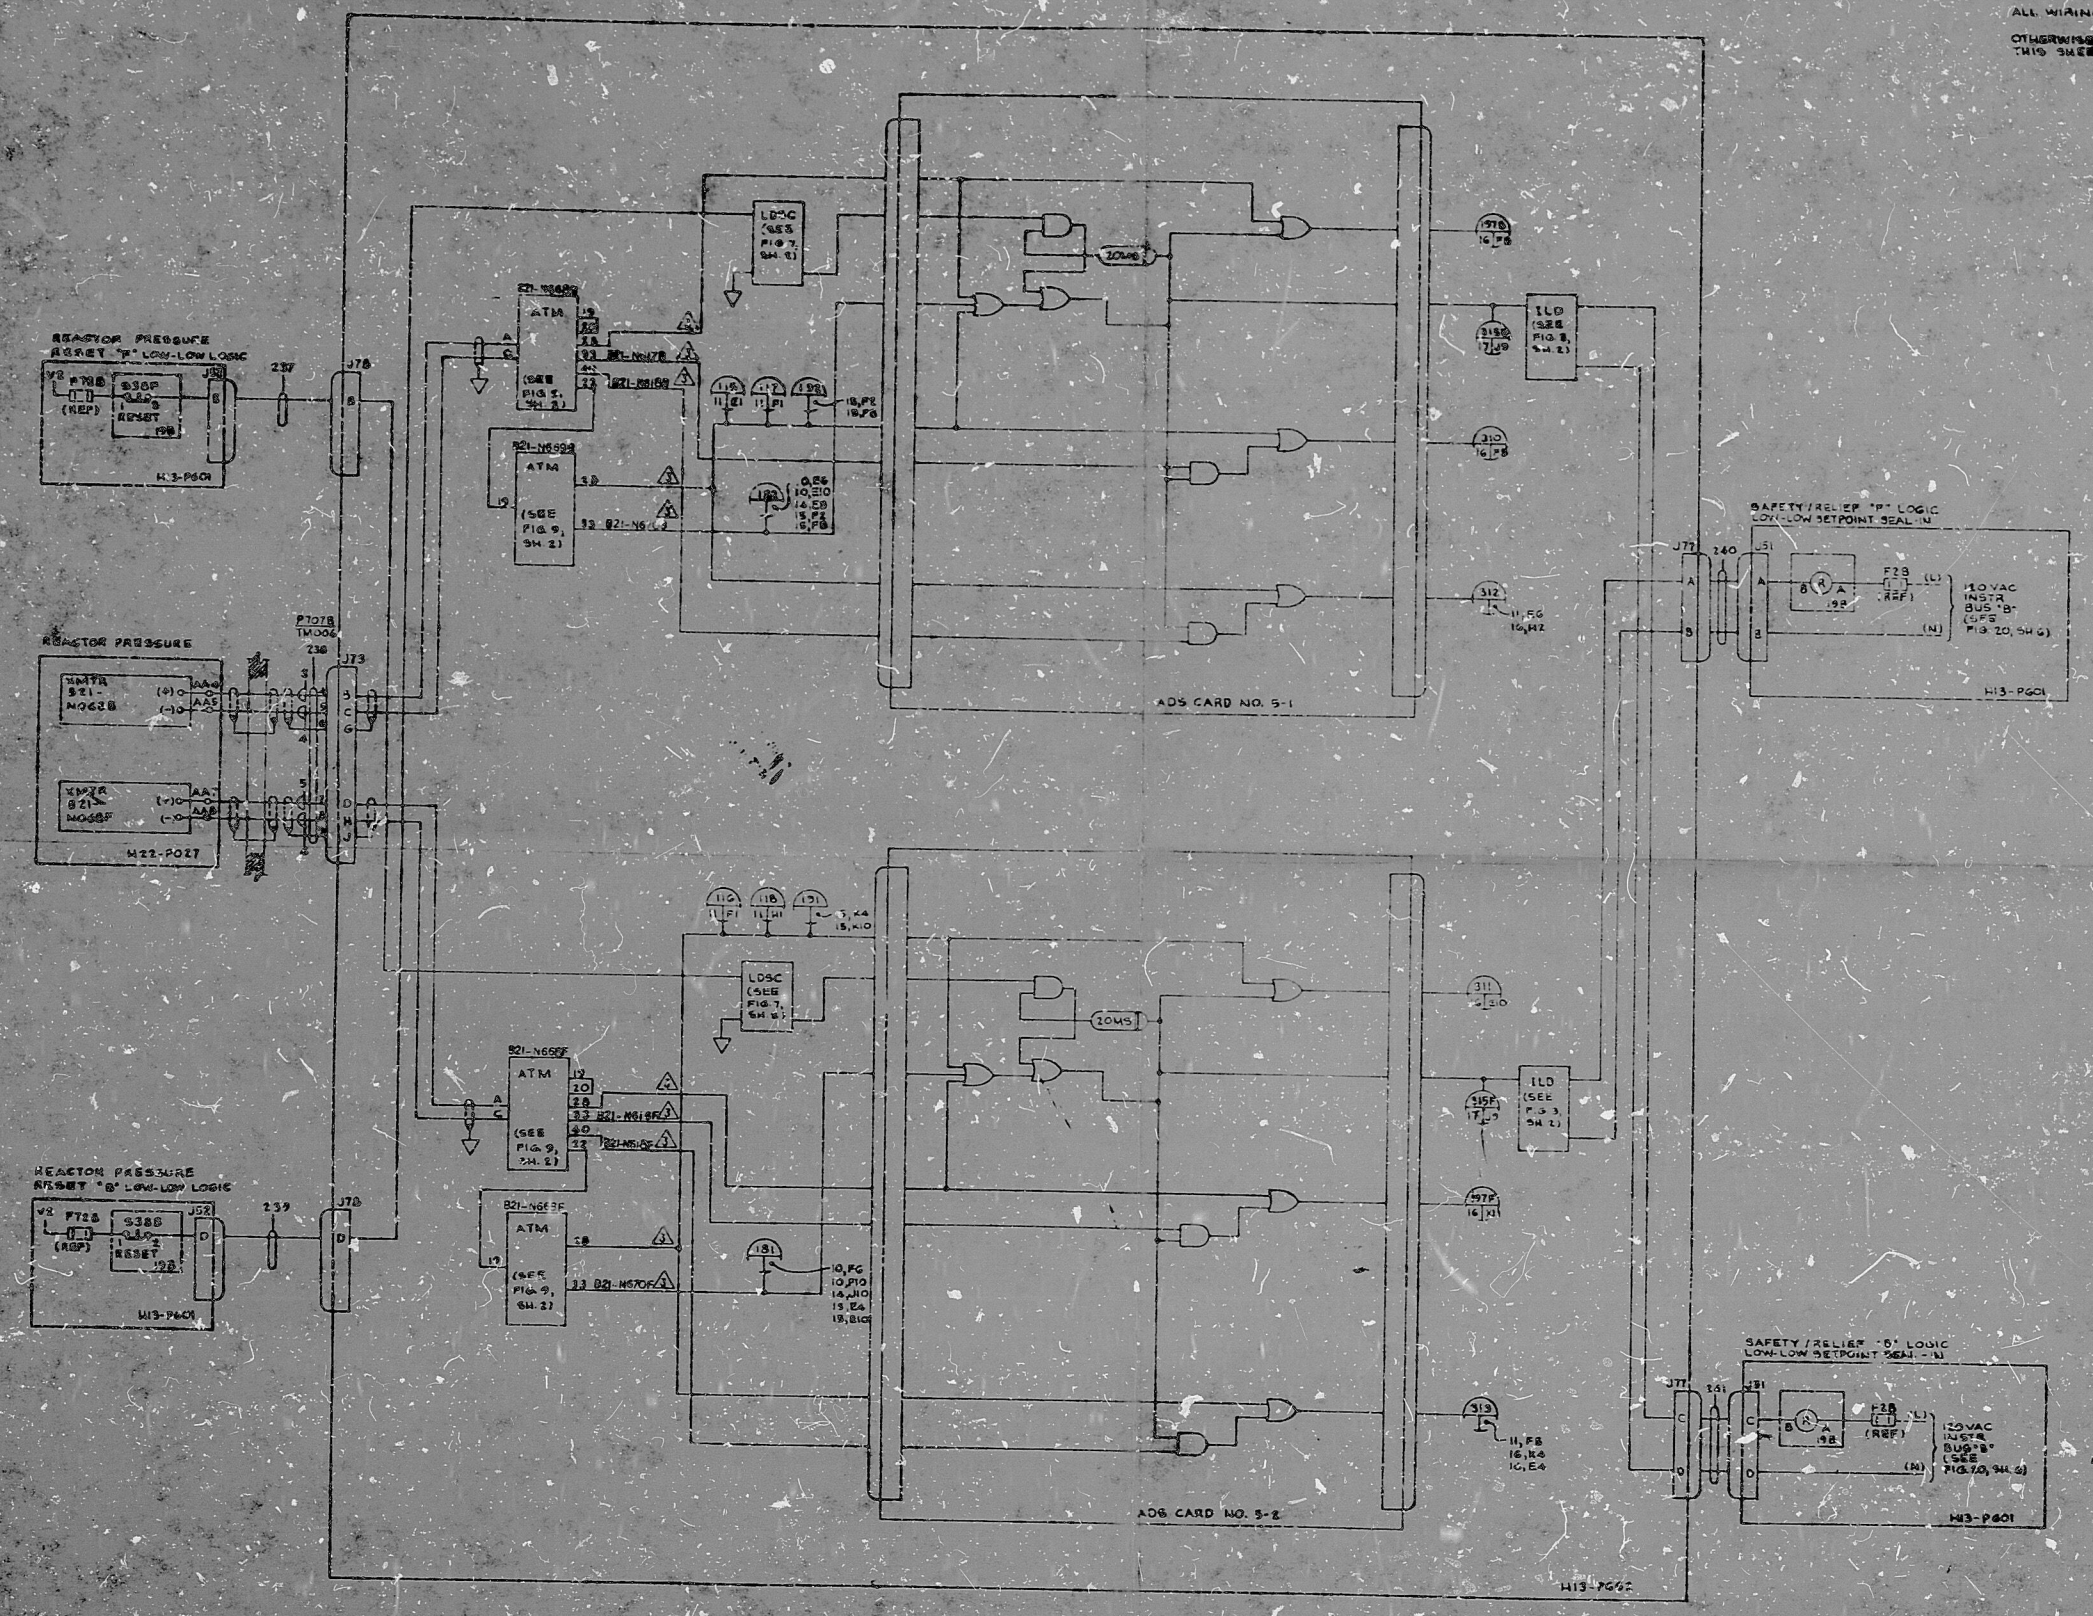

BS15712 11  
NJ45283

ALL WIRING IS 18 AWG UNLESS OTHERWISE INDICATED ON THIS SHEET.

T1 APERTURE CARD

LINE CODES: 297-241  
298-242 ON SH. 4

17

11

8.5

8.5