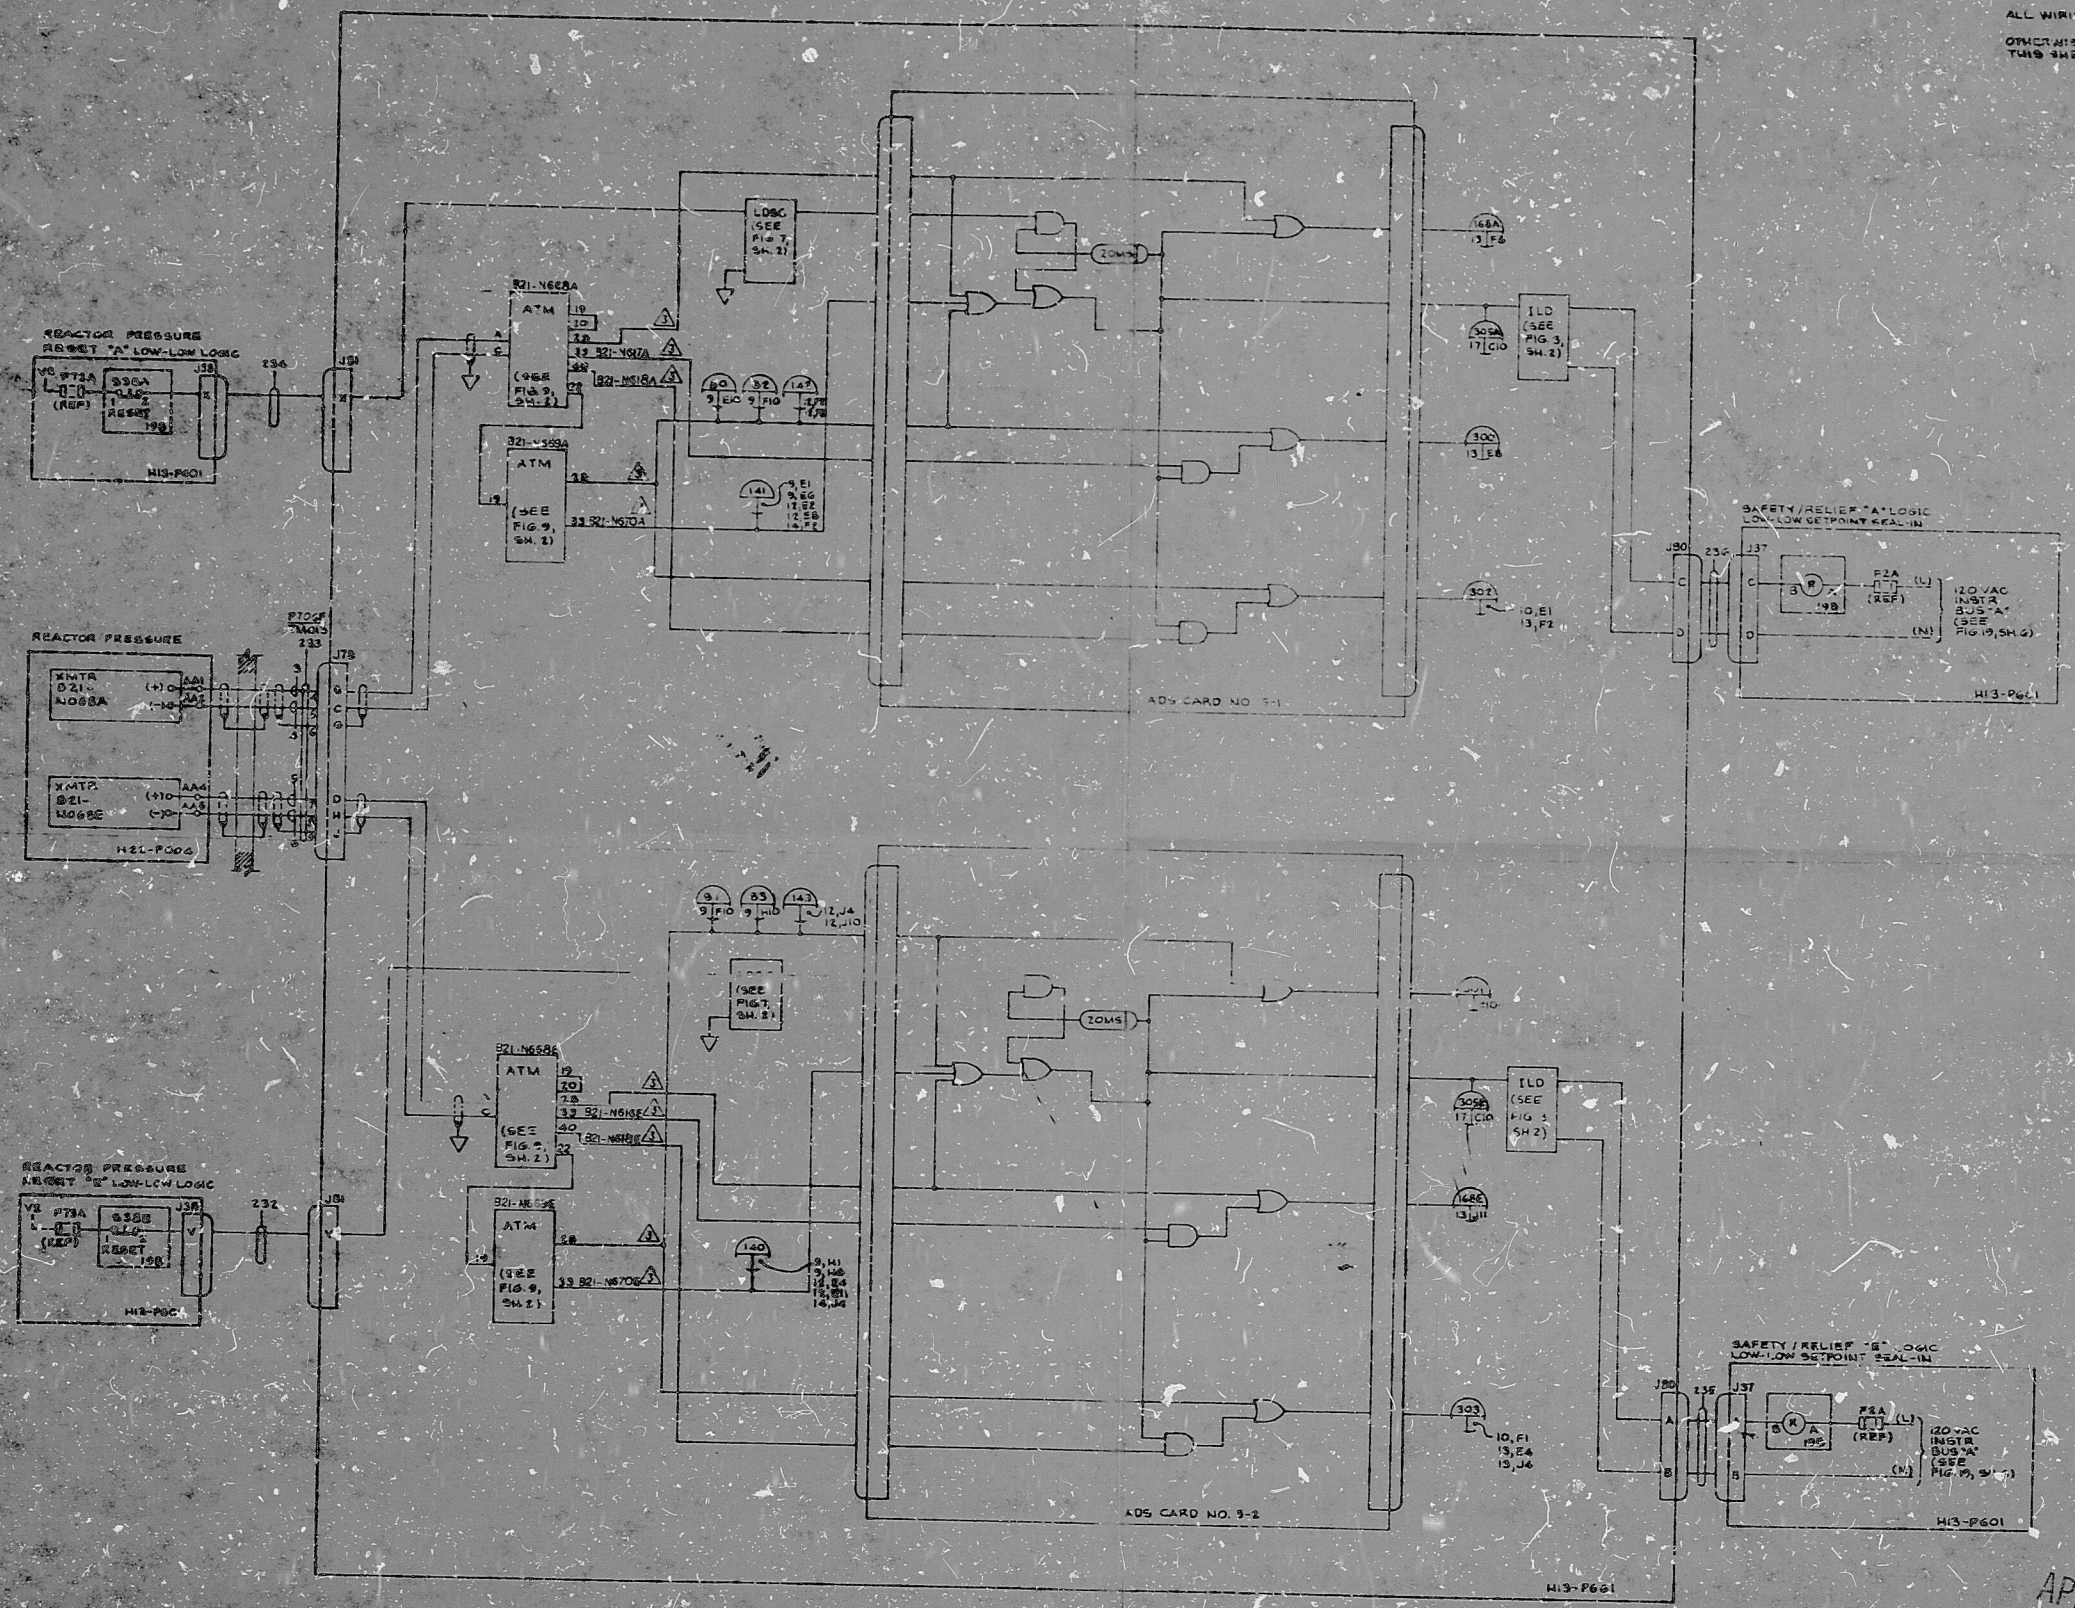

551713
NJ45283

ALL WIRING IS 01 UNLESS
OTHERWISE INDICATED ON
THIS SHEET.

TI
APERTURE
CARD

11
8.5
8.5
11
17

PDR RIDS

8402240363