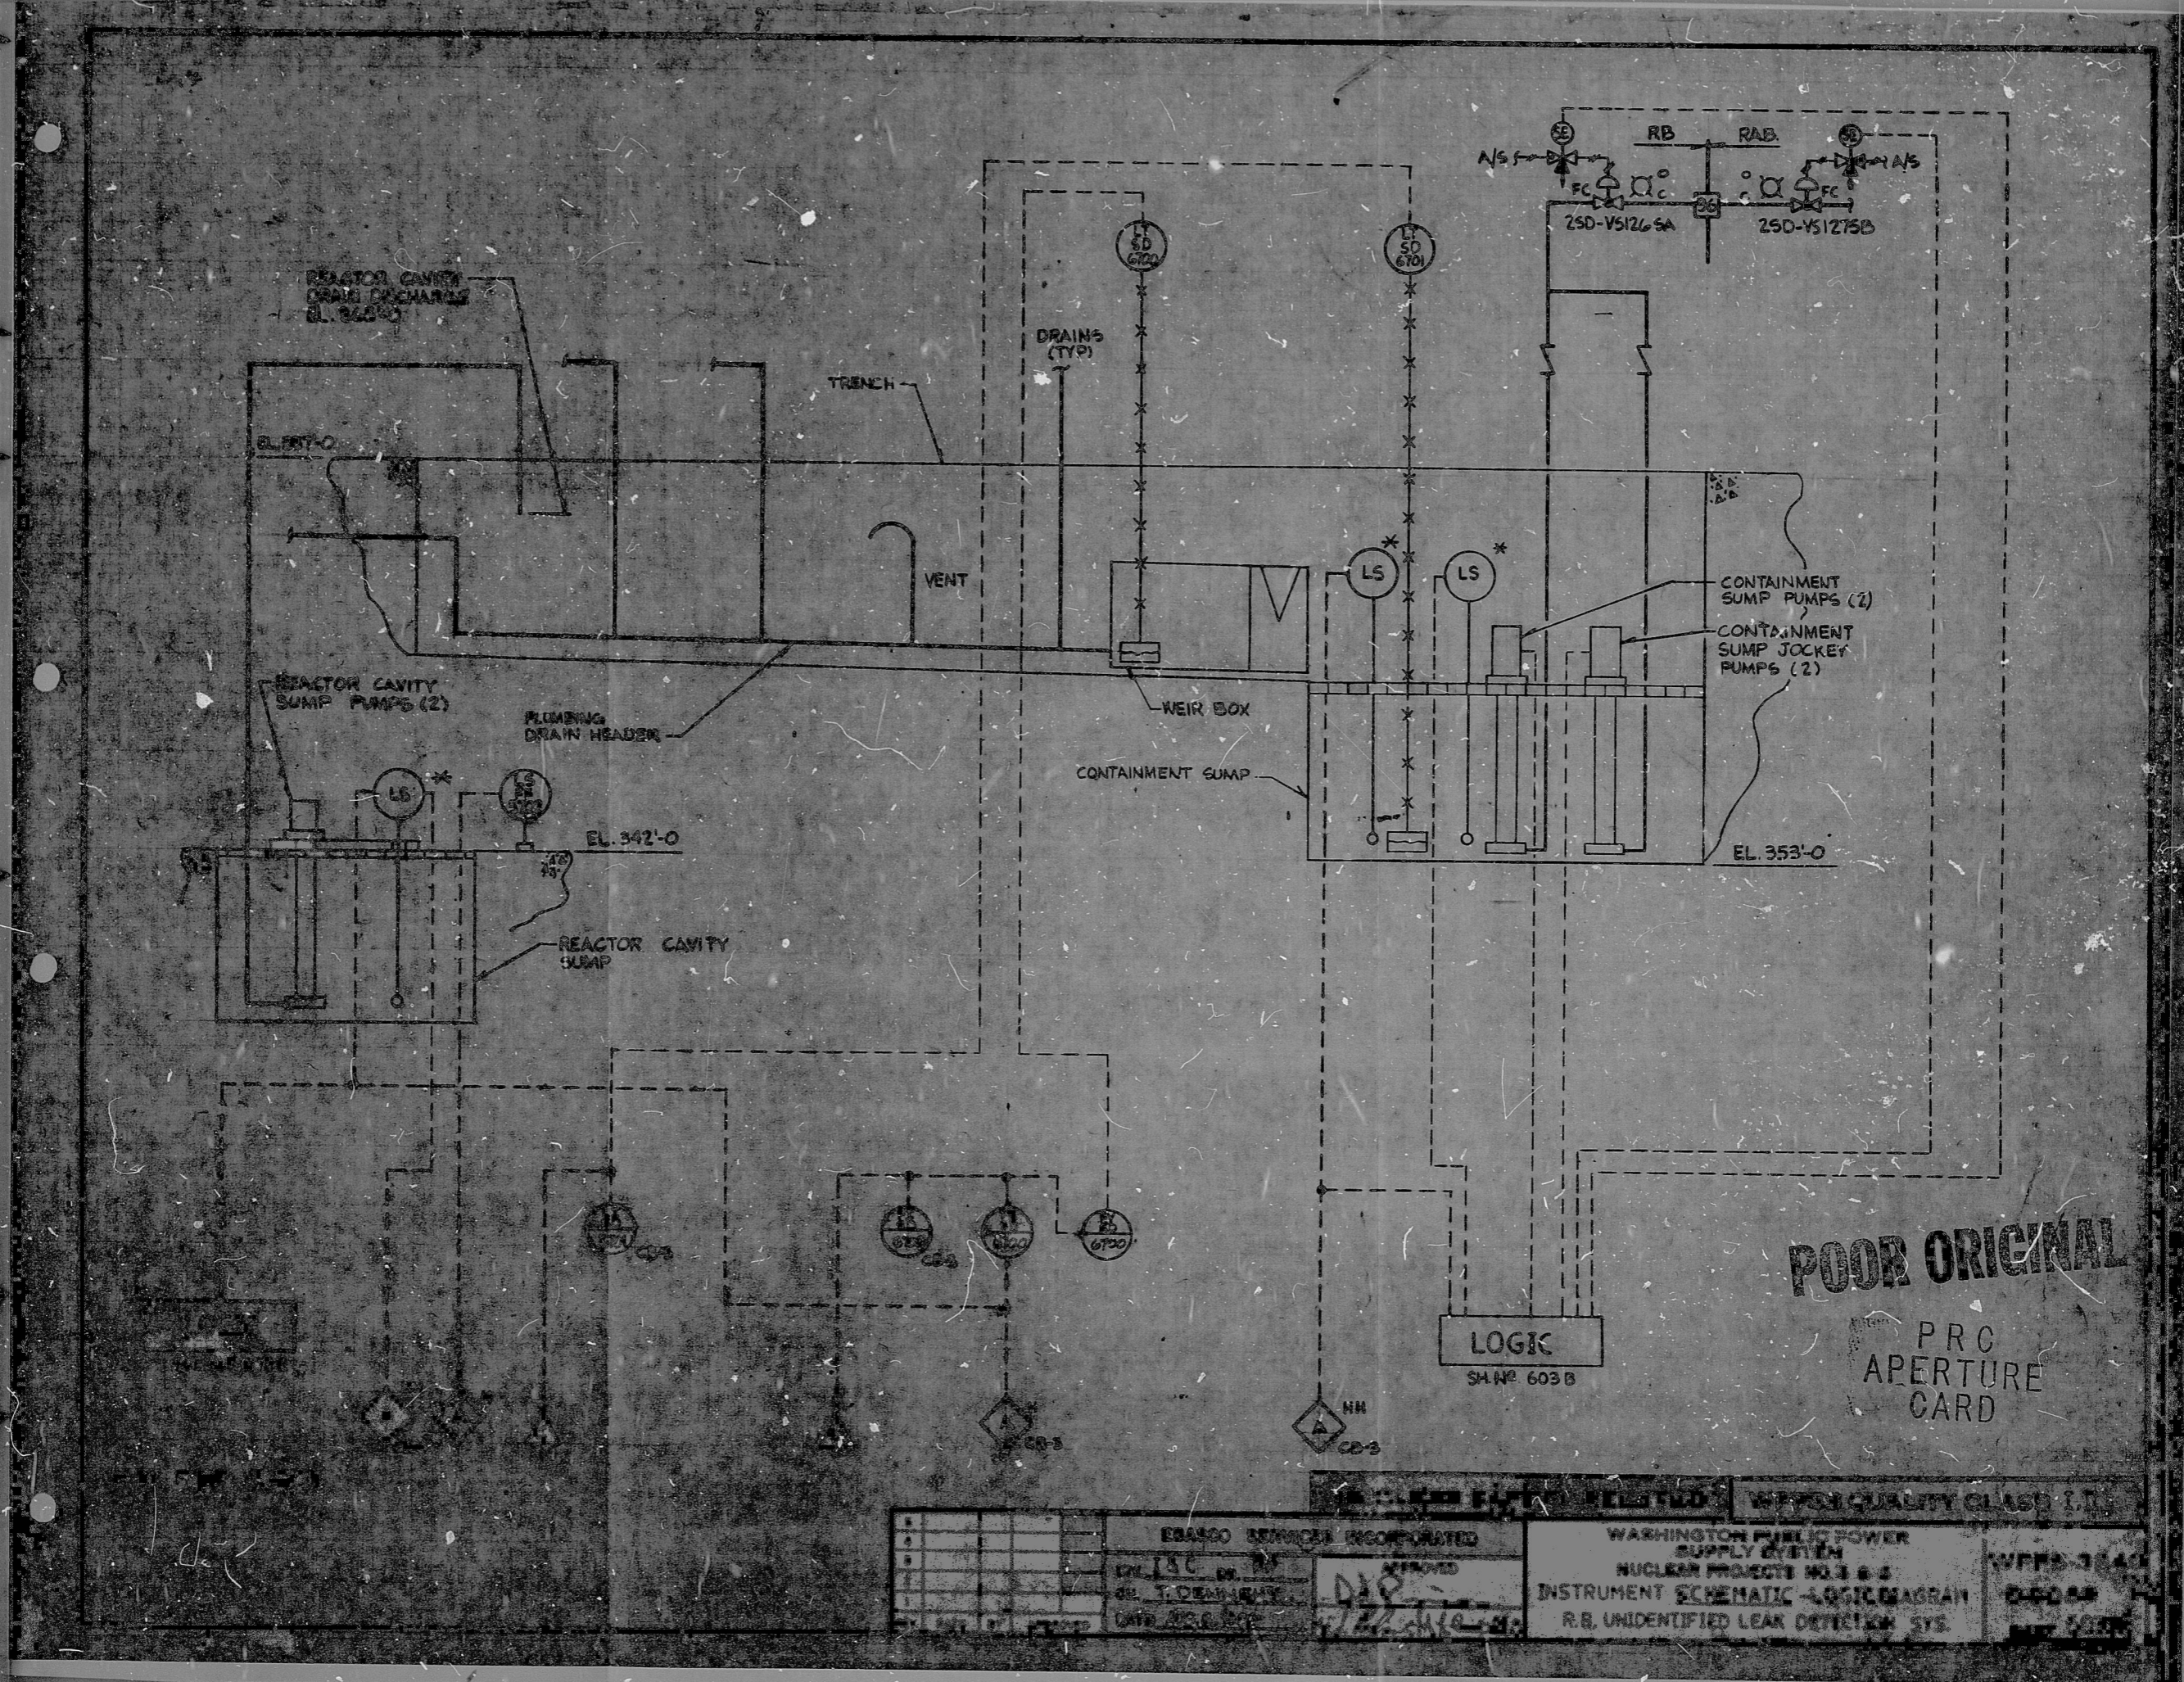

11

11

11

11

**POOR ORIGINAL**

PRC  
APERTURE  
CARD

LOGIC  
SM No. 603 B

WASHINGTON PUBLIC POWER SUPPLY SYSTEM NUCLEAR PROJECTS NO. 3 & 5 INSTRUMENT SCHEMATIC LOGIC DIAGRAM R.B. UNIDENTIFIED LEAK DETECTION SYS.		WPPSS-3540 0-0000 000000
DESIGNED BY: JSC CHECKED BY: T. DEAN DATE: 10/26/68	APPROVED [Signature] DATE: 11/10/68	WPPSS QUALITY CLASS I
EBASCO SERVICES INCORPORATED		WPPSS-3540