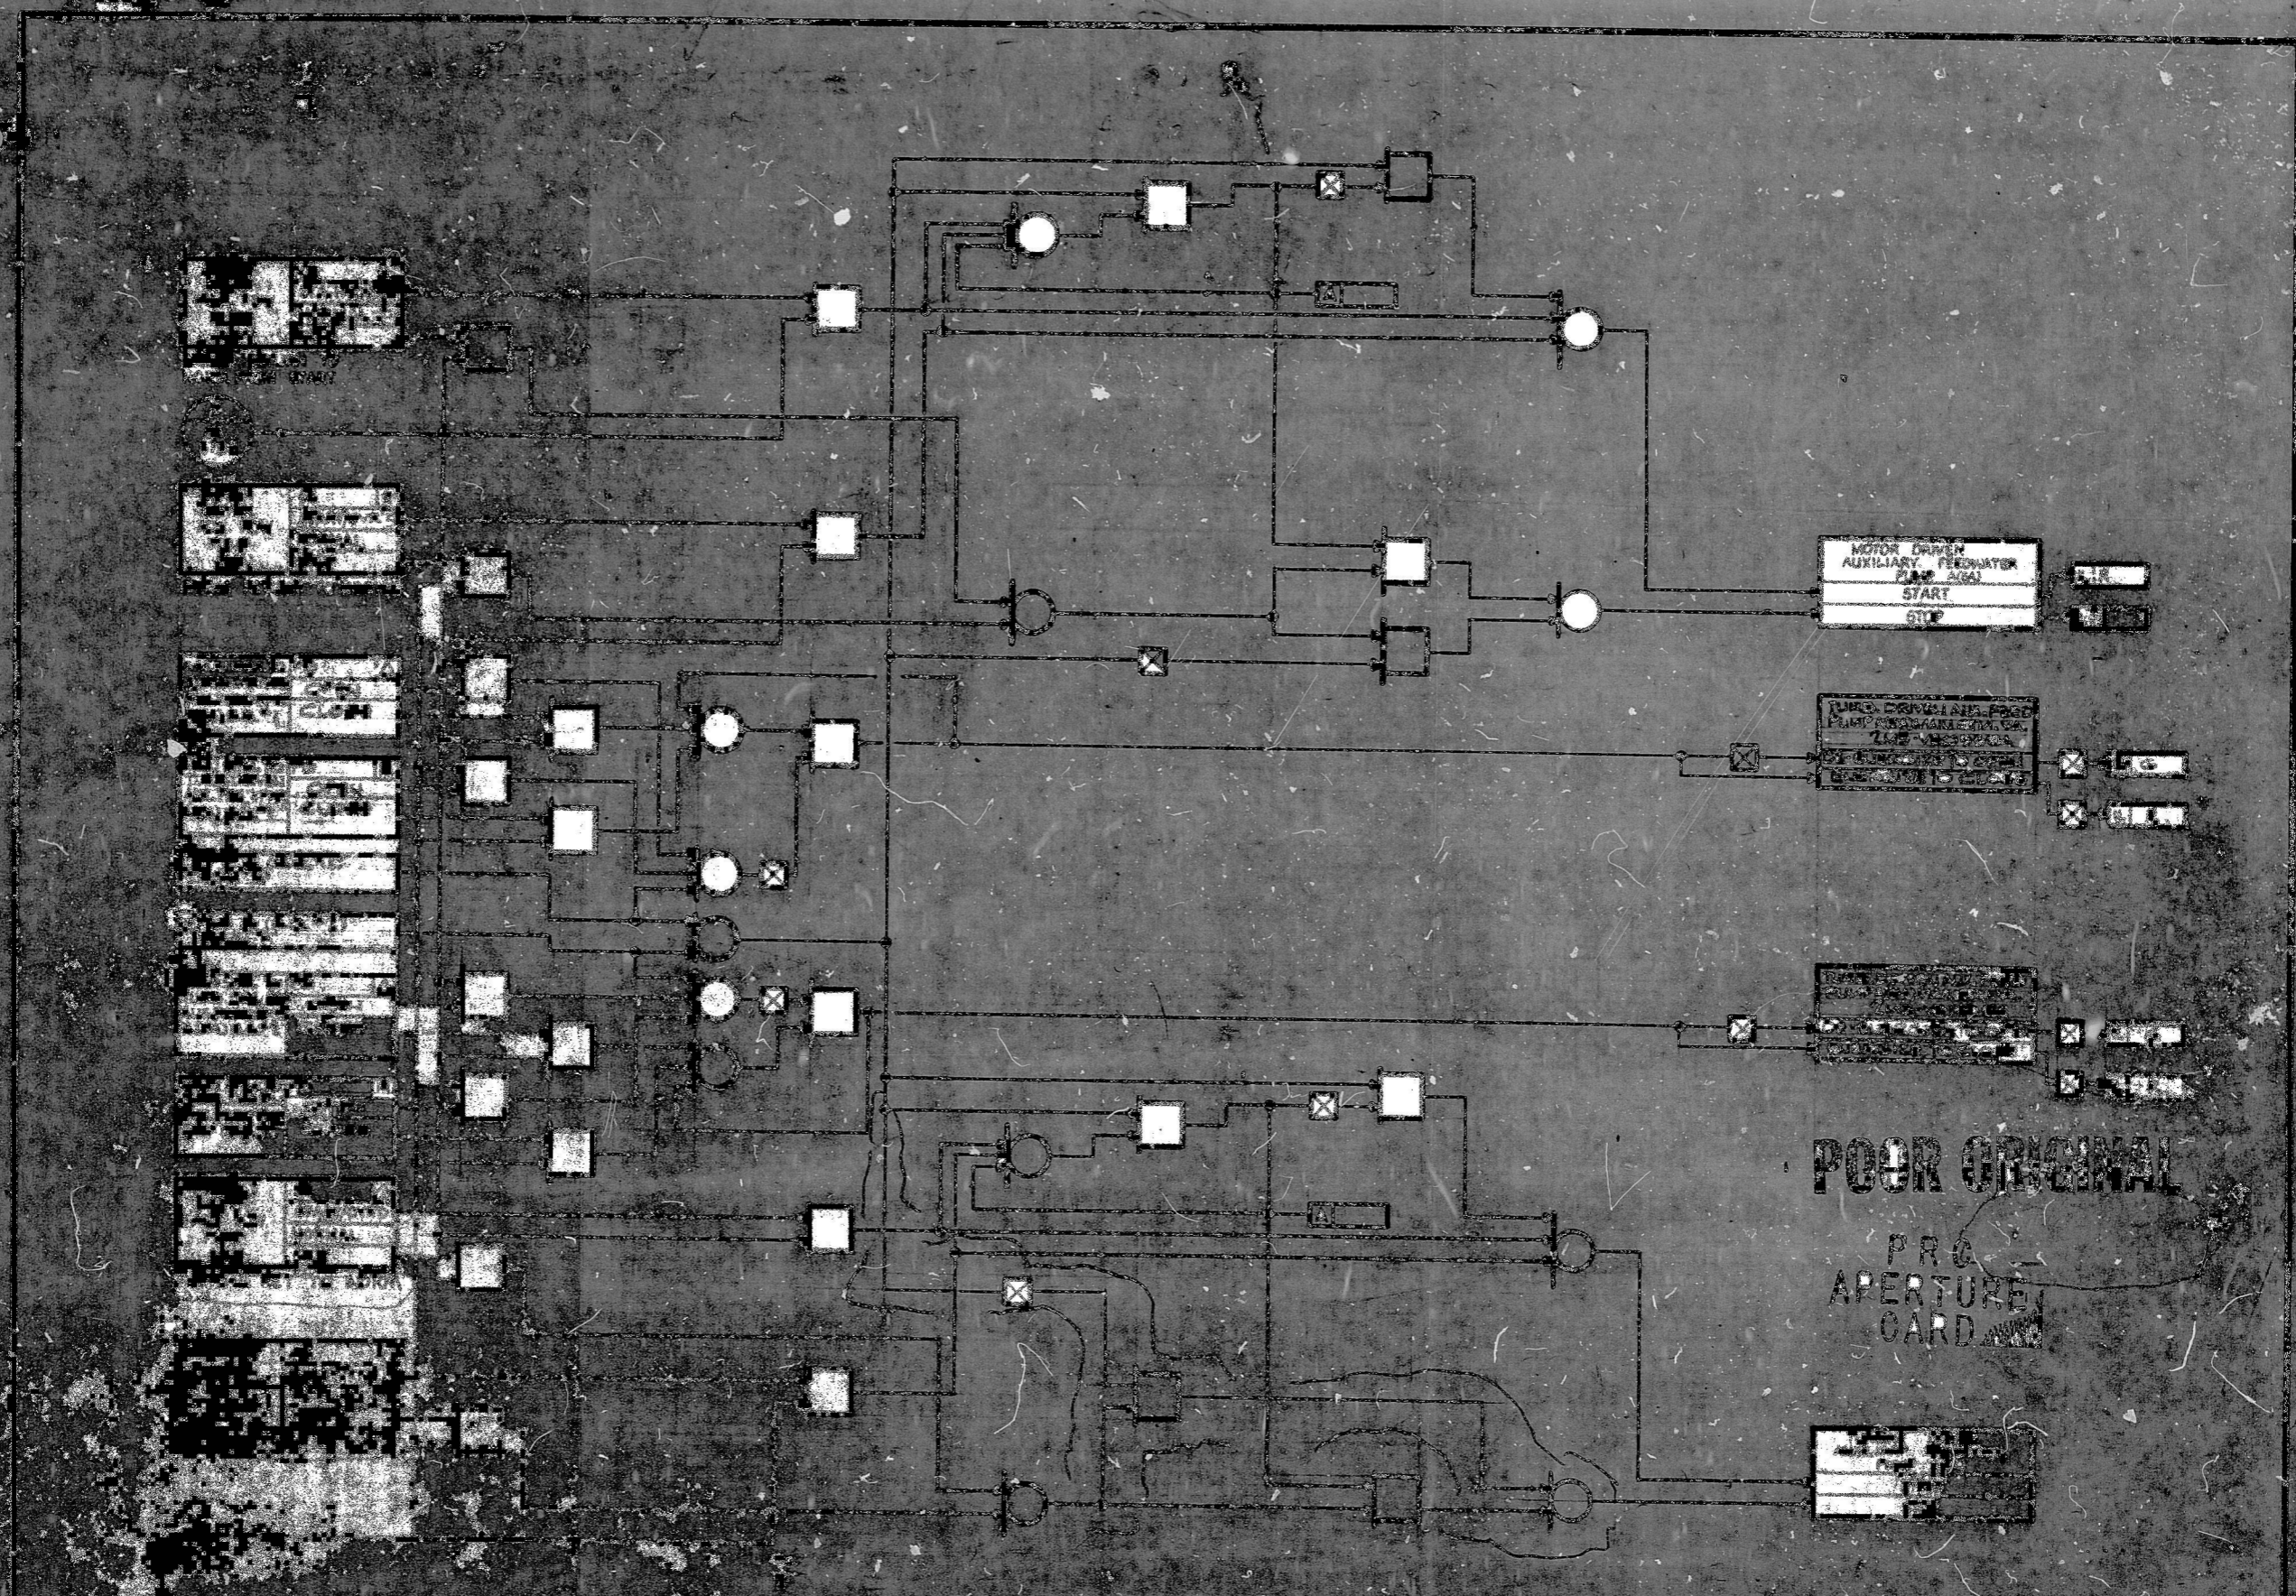

66 11  
66 11  
66 98  
10  
10

POOR ORIGINAL  
P.O.  
APERTURE  
CARD

1					
2					
3					
4					
5					
6					
7					
8					
9					
10					

WASHINGTON  
SUPPLY SYSTEM  
NUCLEAR PROJECT

INSTRUMENT  
MOTOR STOP  
MOTOR RUN

11  
11  
98  
0.5"  
11"  
17"

RIDS

8303150176