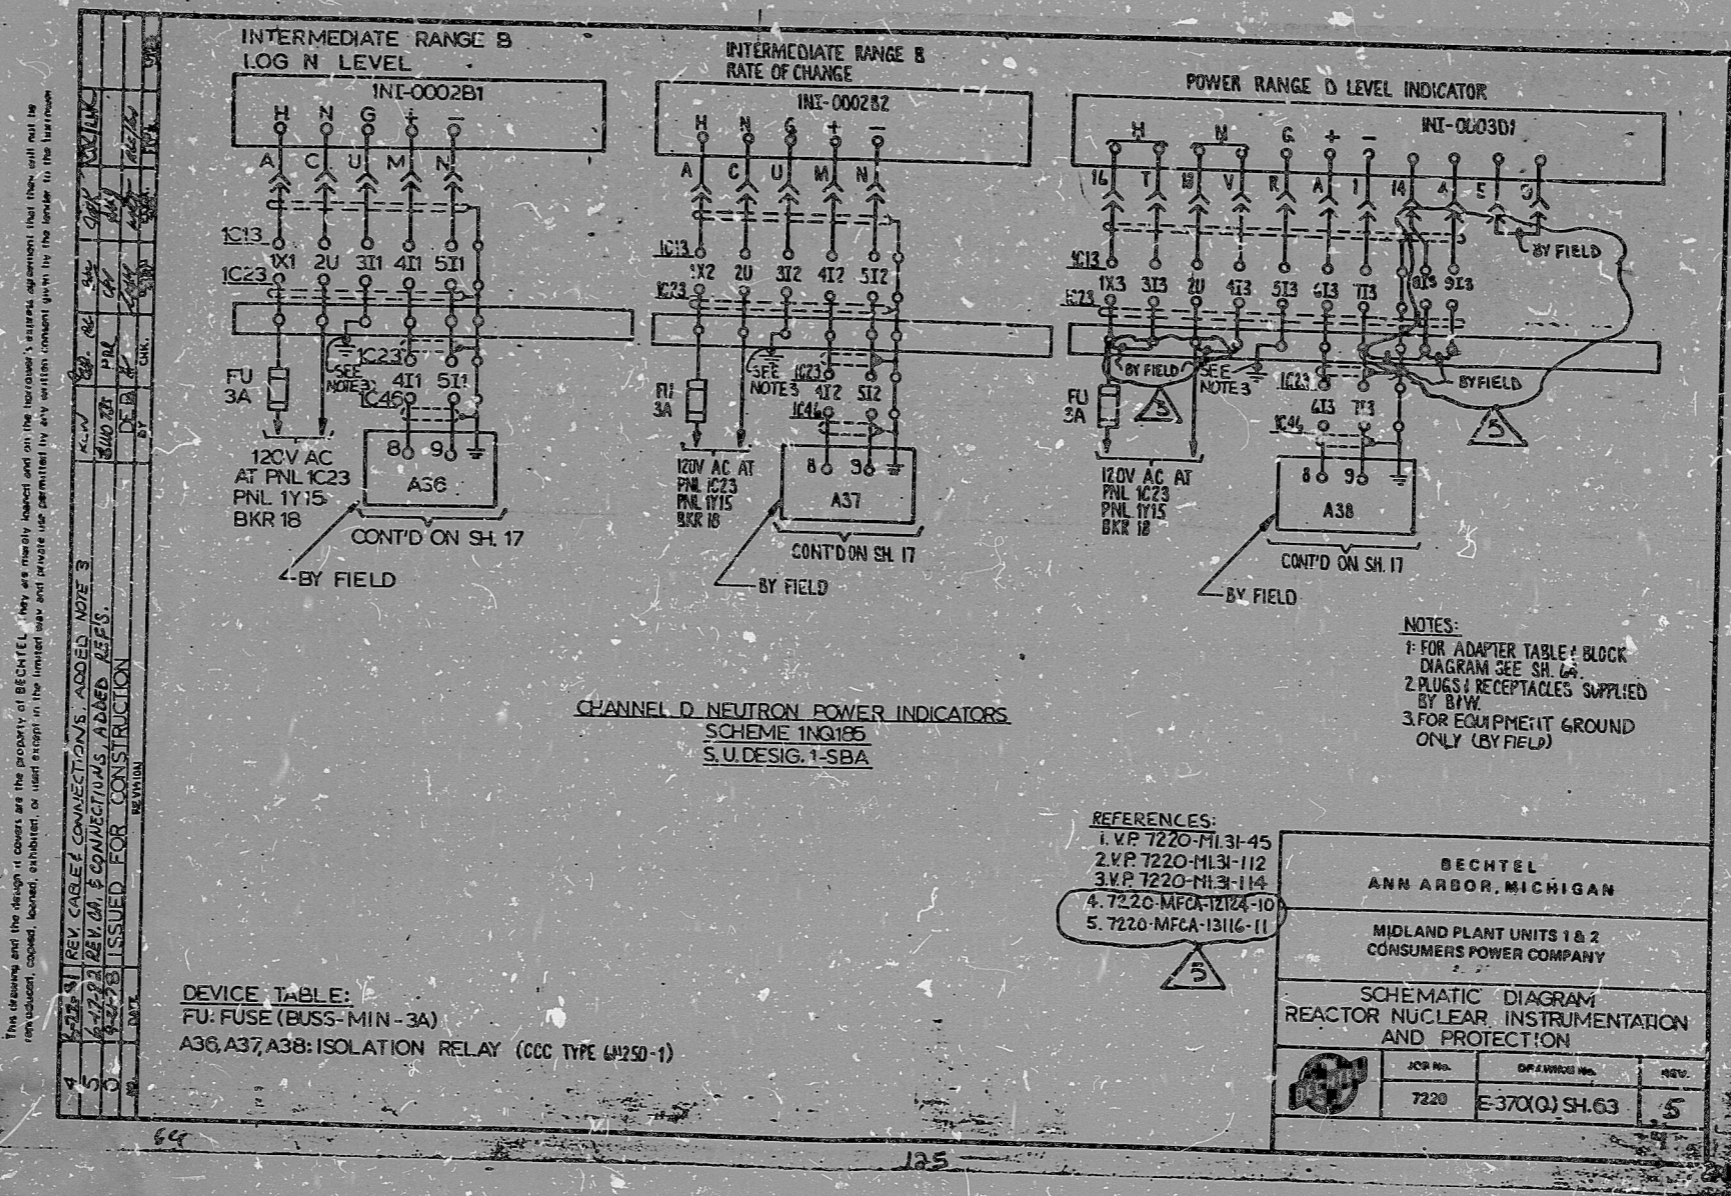

17"
11"
8.5"
8.5"
11"
17"

17"
11"
8.5"
8.5"
11"
17"

I certify that the image contained on this frame was made in the normal and regular course of business, on the date stated below and that it is an accurate reproduction of the document submitted to reprographics.

PRC
APERTURE
CARD

RIDS

8302070225