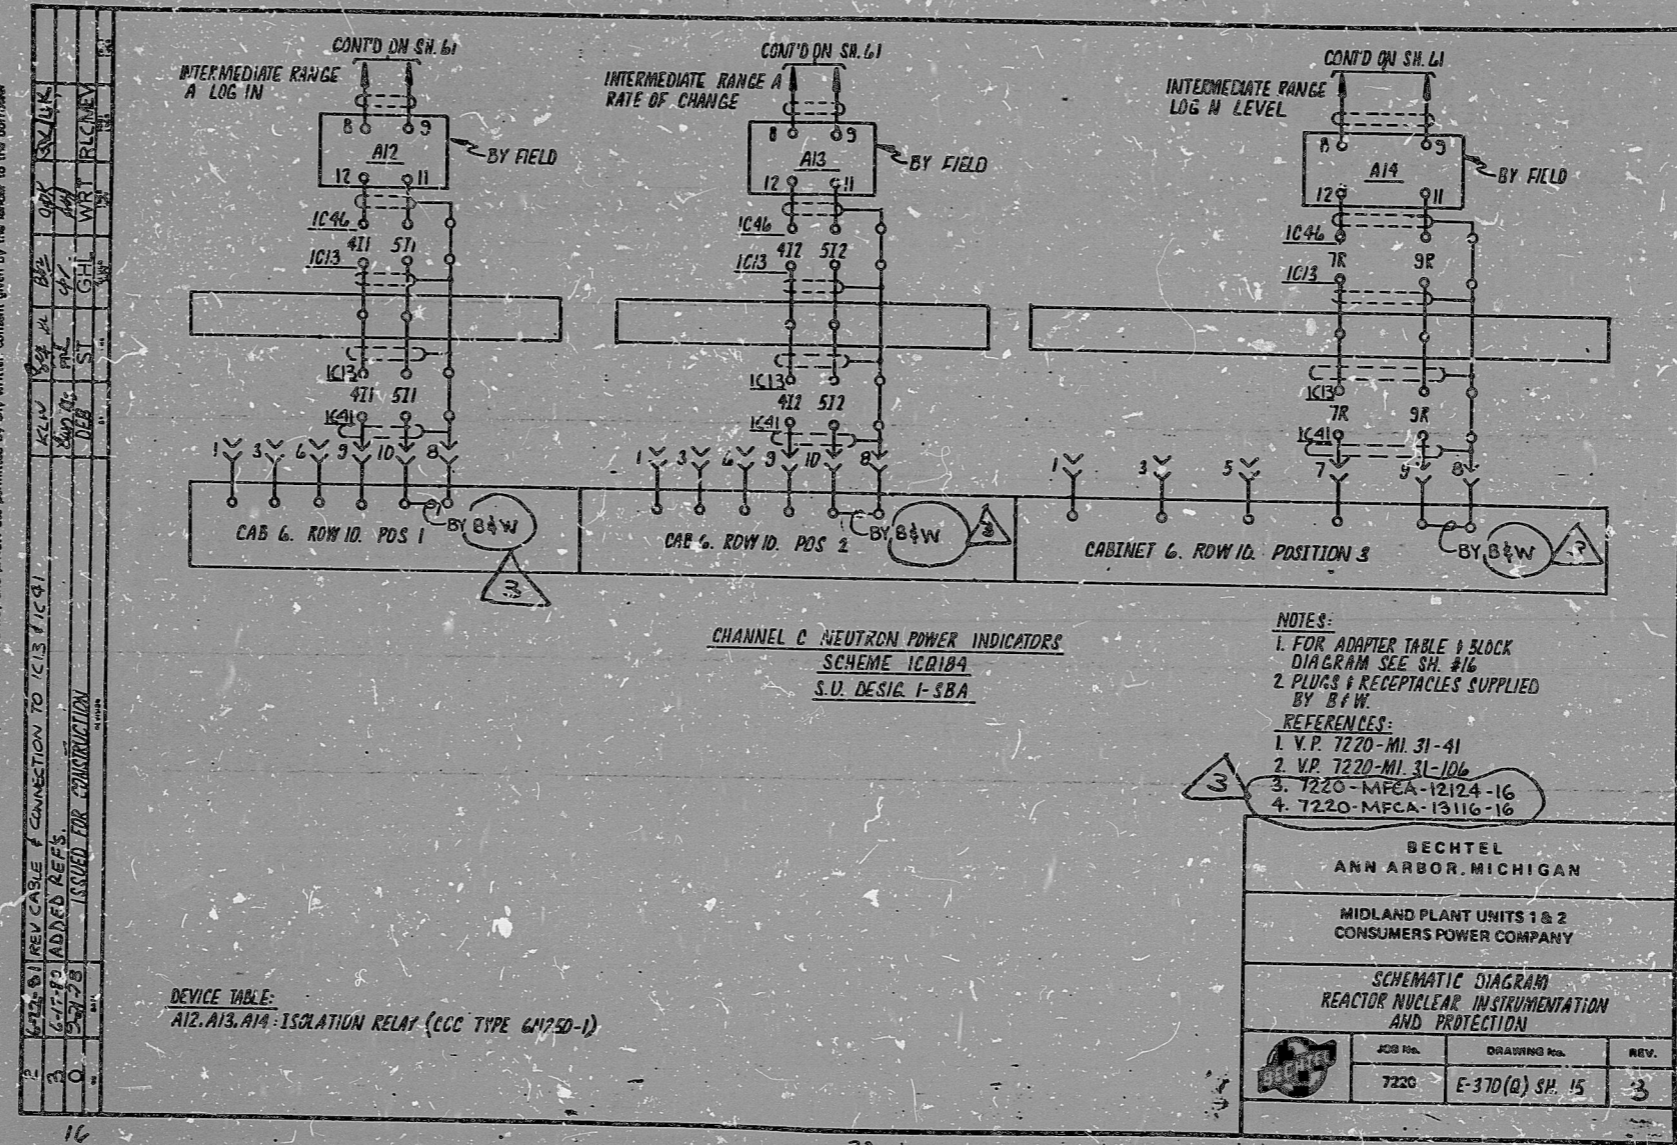

17"
11"
8.5"

17"
11"
8.5"

This drawing and the design it covers are the property of BECHTEL. They are hereby loaned and on the borrower's express agreement that they will not be reproduced, copied, loaned, exhibited, or used except in the limited way and purpose use permitted by any written consent given by the lender to the borrower.

DEVICE TABLE:
AI2, AI3, AI4 - ISOLATION RELAY (CCC TYPE 6M2D-1)

PRC
APERTURE
CARD

I certify that the image contained on this frame was made in the normal and regular course of business, on the data stated below and that it is an accurate reproduction of the document submitted to reprographics.

8.5"
11"
17"

8.5"
11"
17"

RIDS

8302070183