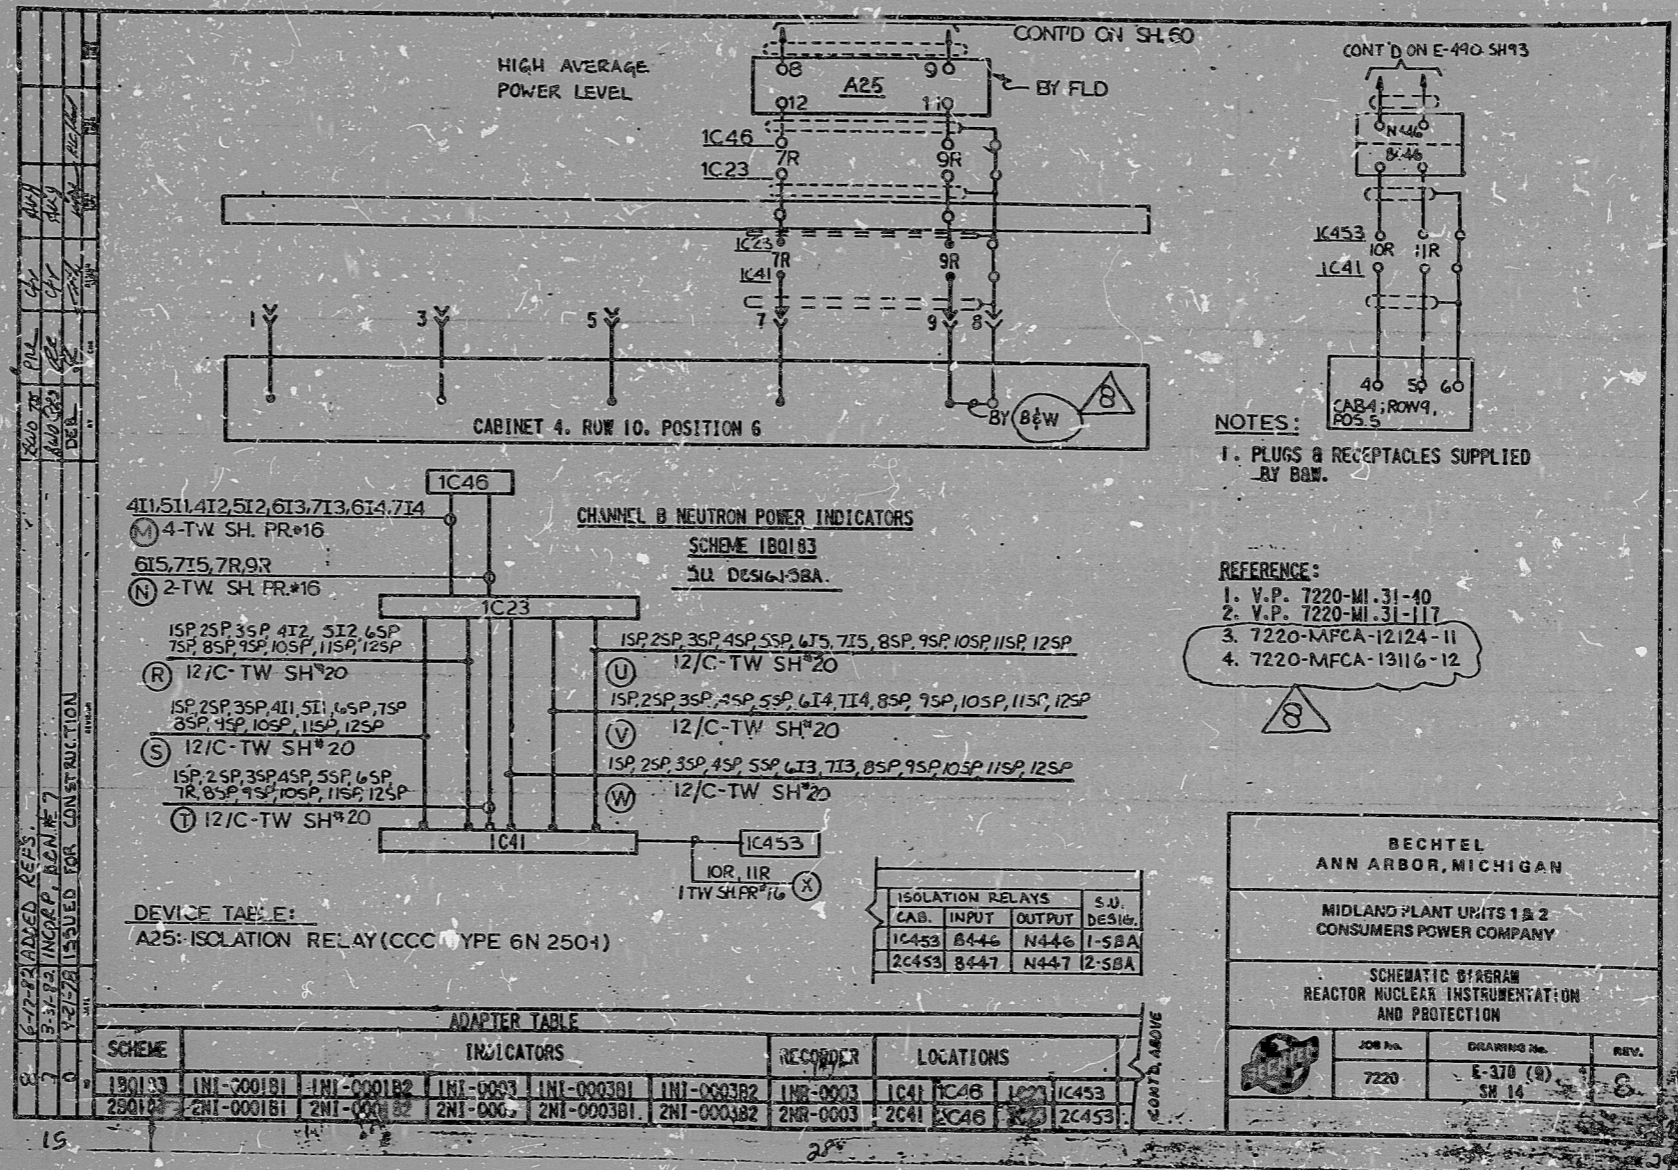

17"

11"

8.5"

8.5"

11"

17"

17"

11"

8.5"

8.5"

11"

17"

I certify that the image contained on this frame was made in the normal and regular course of business, on the date stated below and that it is an accurate reproduction of the document submitted to reprographics.

PRC APERTURE CARD