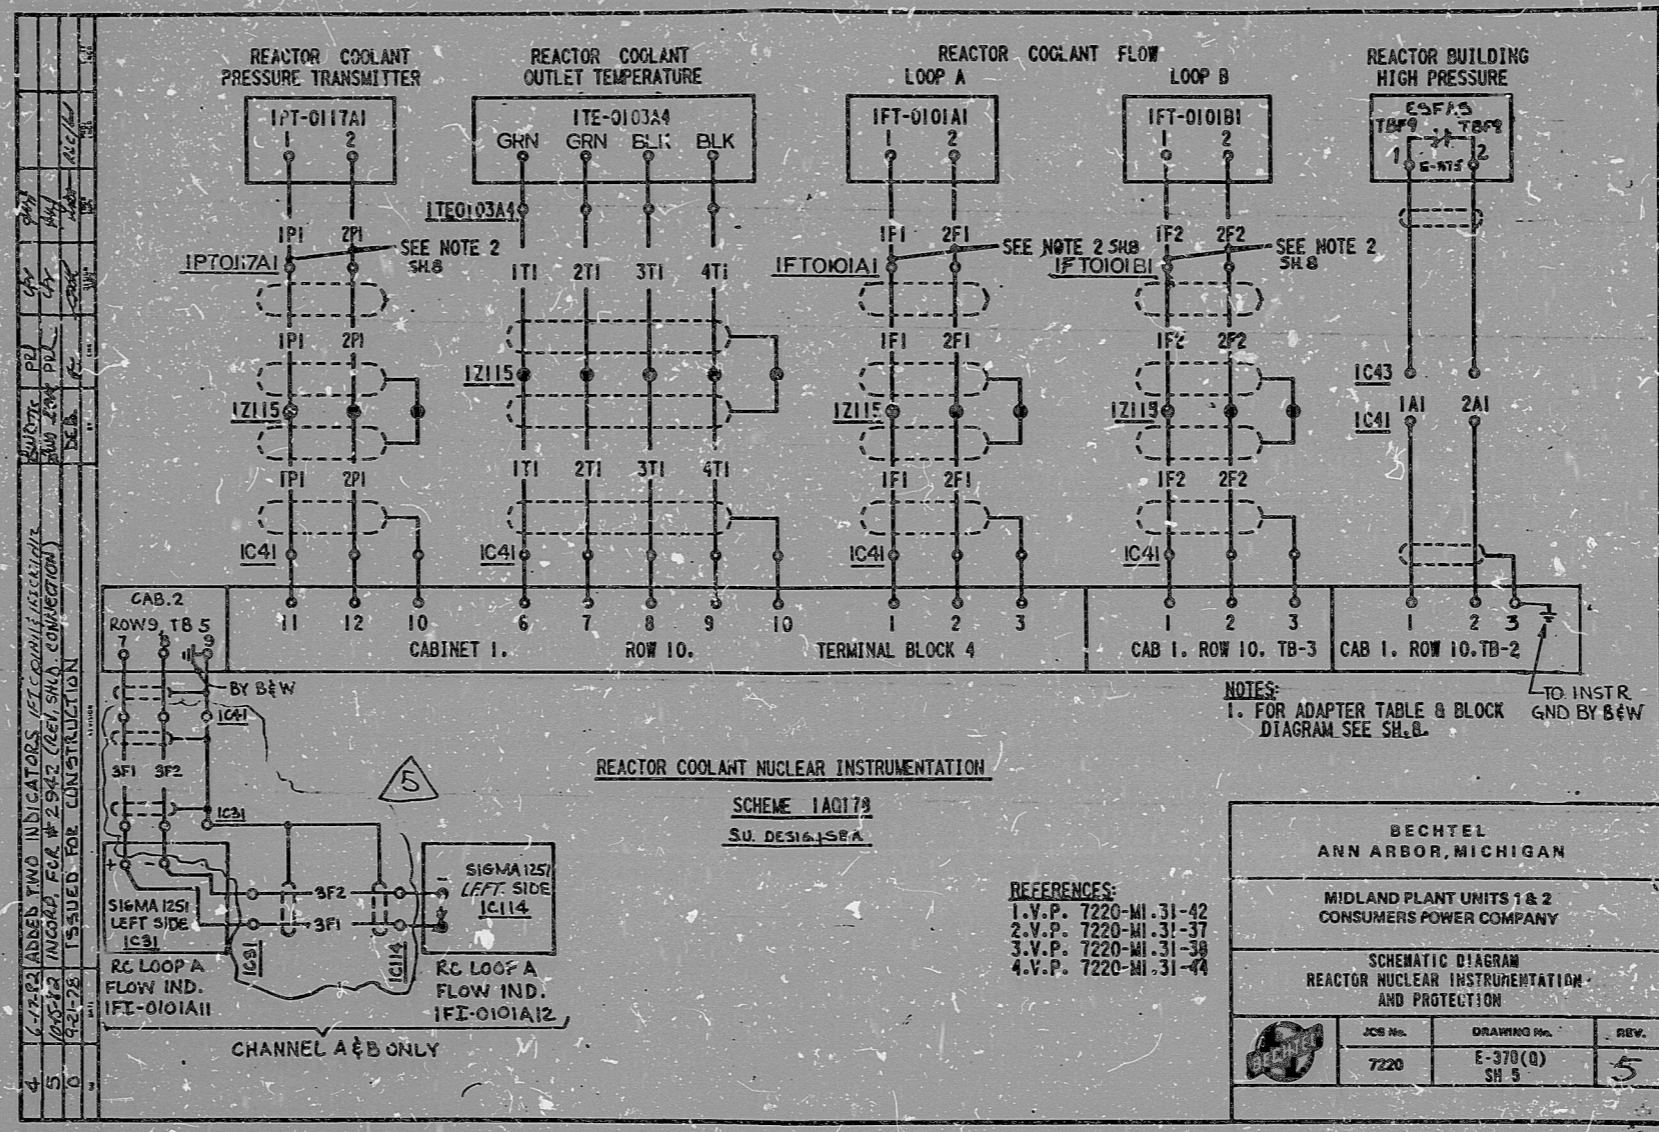

17"
11"
8.5"
8.5"
11"
17"

This drawing and the design it covers are the property of BECHTEL. They are made, copied and on the borrower's behalf, without payment that they will not be reproduced, in whole or in part, without the written consent given by the lender to the borrower.

10X

10-18-82
Irene S. Schaefer
REPRODUCTION OPERATOR

PRO
APERTURE
CARD

17"
11"
8.5"
8.5"
11"
17"

RIDS

8302070167