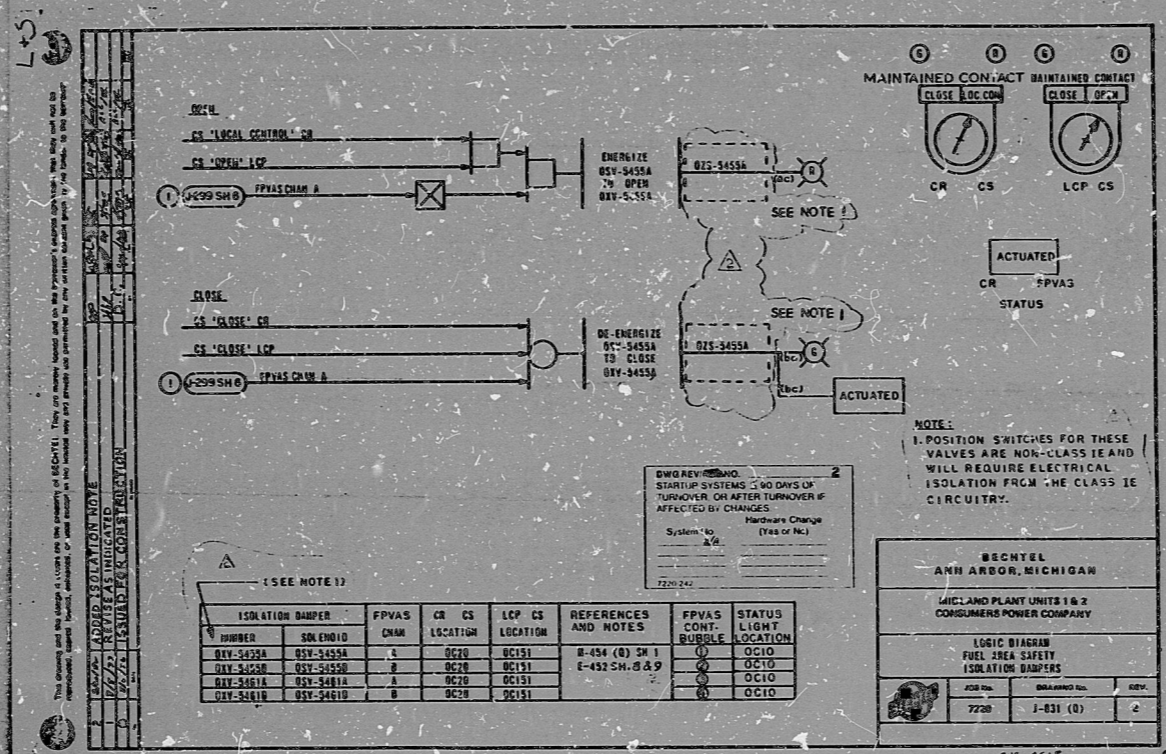

I certify that the image contained on this frame was made in the normal and regular course of business, on the date stated below and that it is an accurate reproduction of the document submitted to reprographics.

PRC APERTURE CARD

17"

11"

8.5"

17"

11"

8.5"

8.5"

11"

17"

RIDS

8302040230