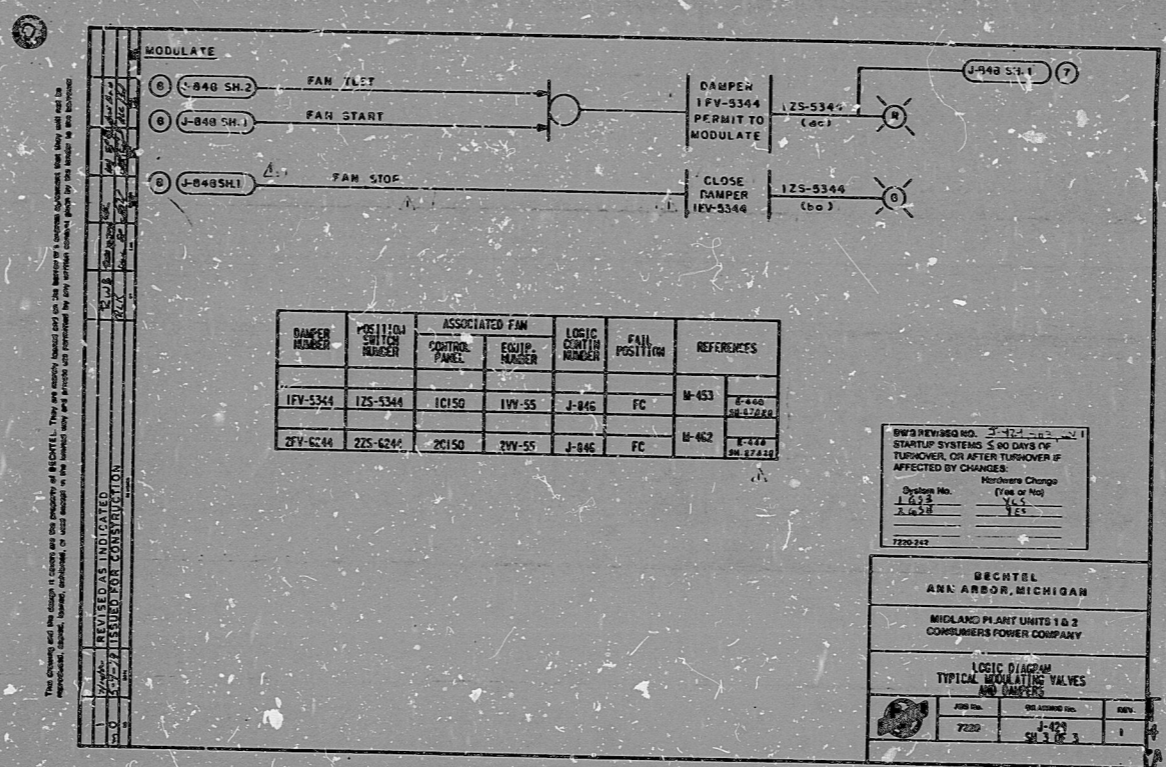

17"

11"

8.5"

8.5"

11"

17"

17"

11"

8.5"

8.5"

11"

17"

I certify that the image contained on this frame was made in the normal and regular course of business, on the date stated below and that it is an accurate reproduction of the document submitted to reprographics.

PRC
APERTURE
CARD

RIDS

8302040227