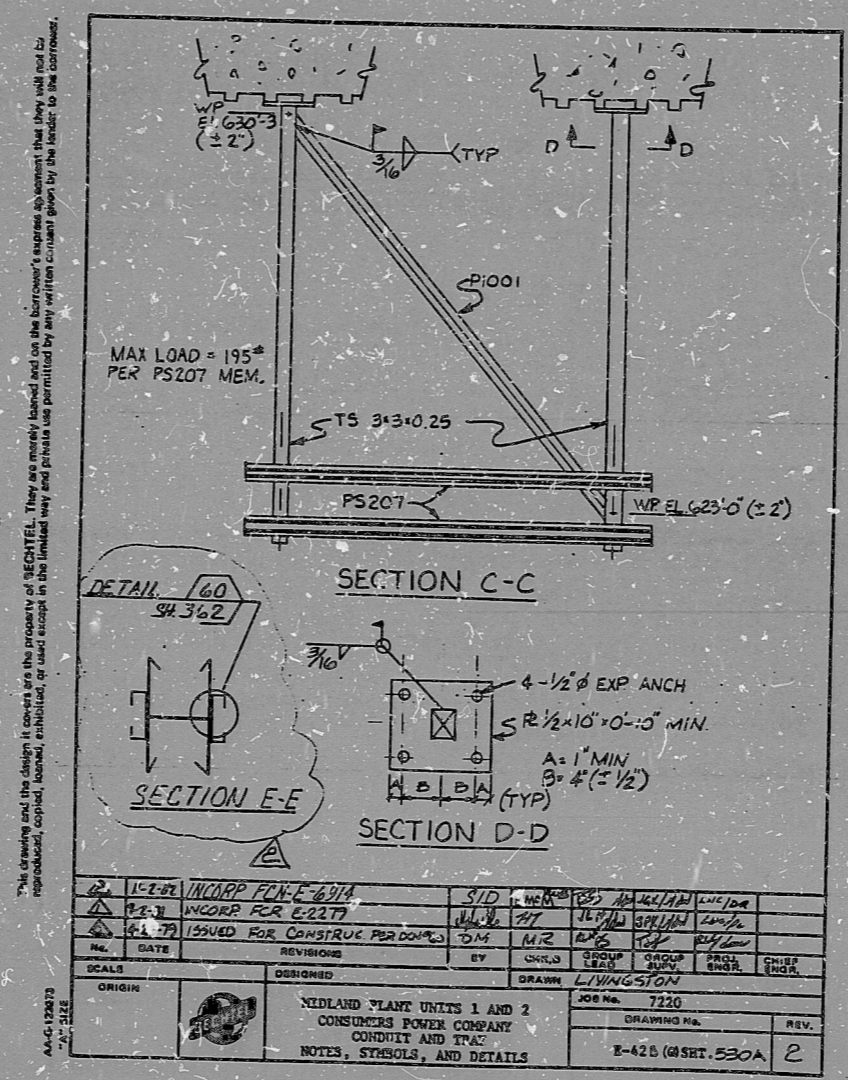

17"

11"

8.5"

8.5"

11"

17"

17"

11"

8.5"

8.5"

11"

17"

16X

I certify that the linings contained on this frame was made in the normal and regular course of business, on the date stated below and that it is an accurate reproduction of the document submitted to reprographics.

11-16-82
DATE

Don Buckholz
CAMERA OPERATOR
REPROGRAPHICS

PRC APERTURE CAP

RIDS

8302020489