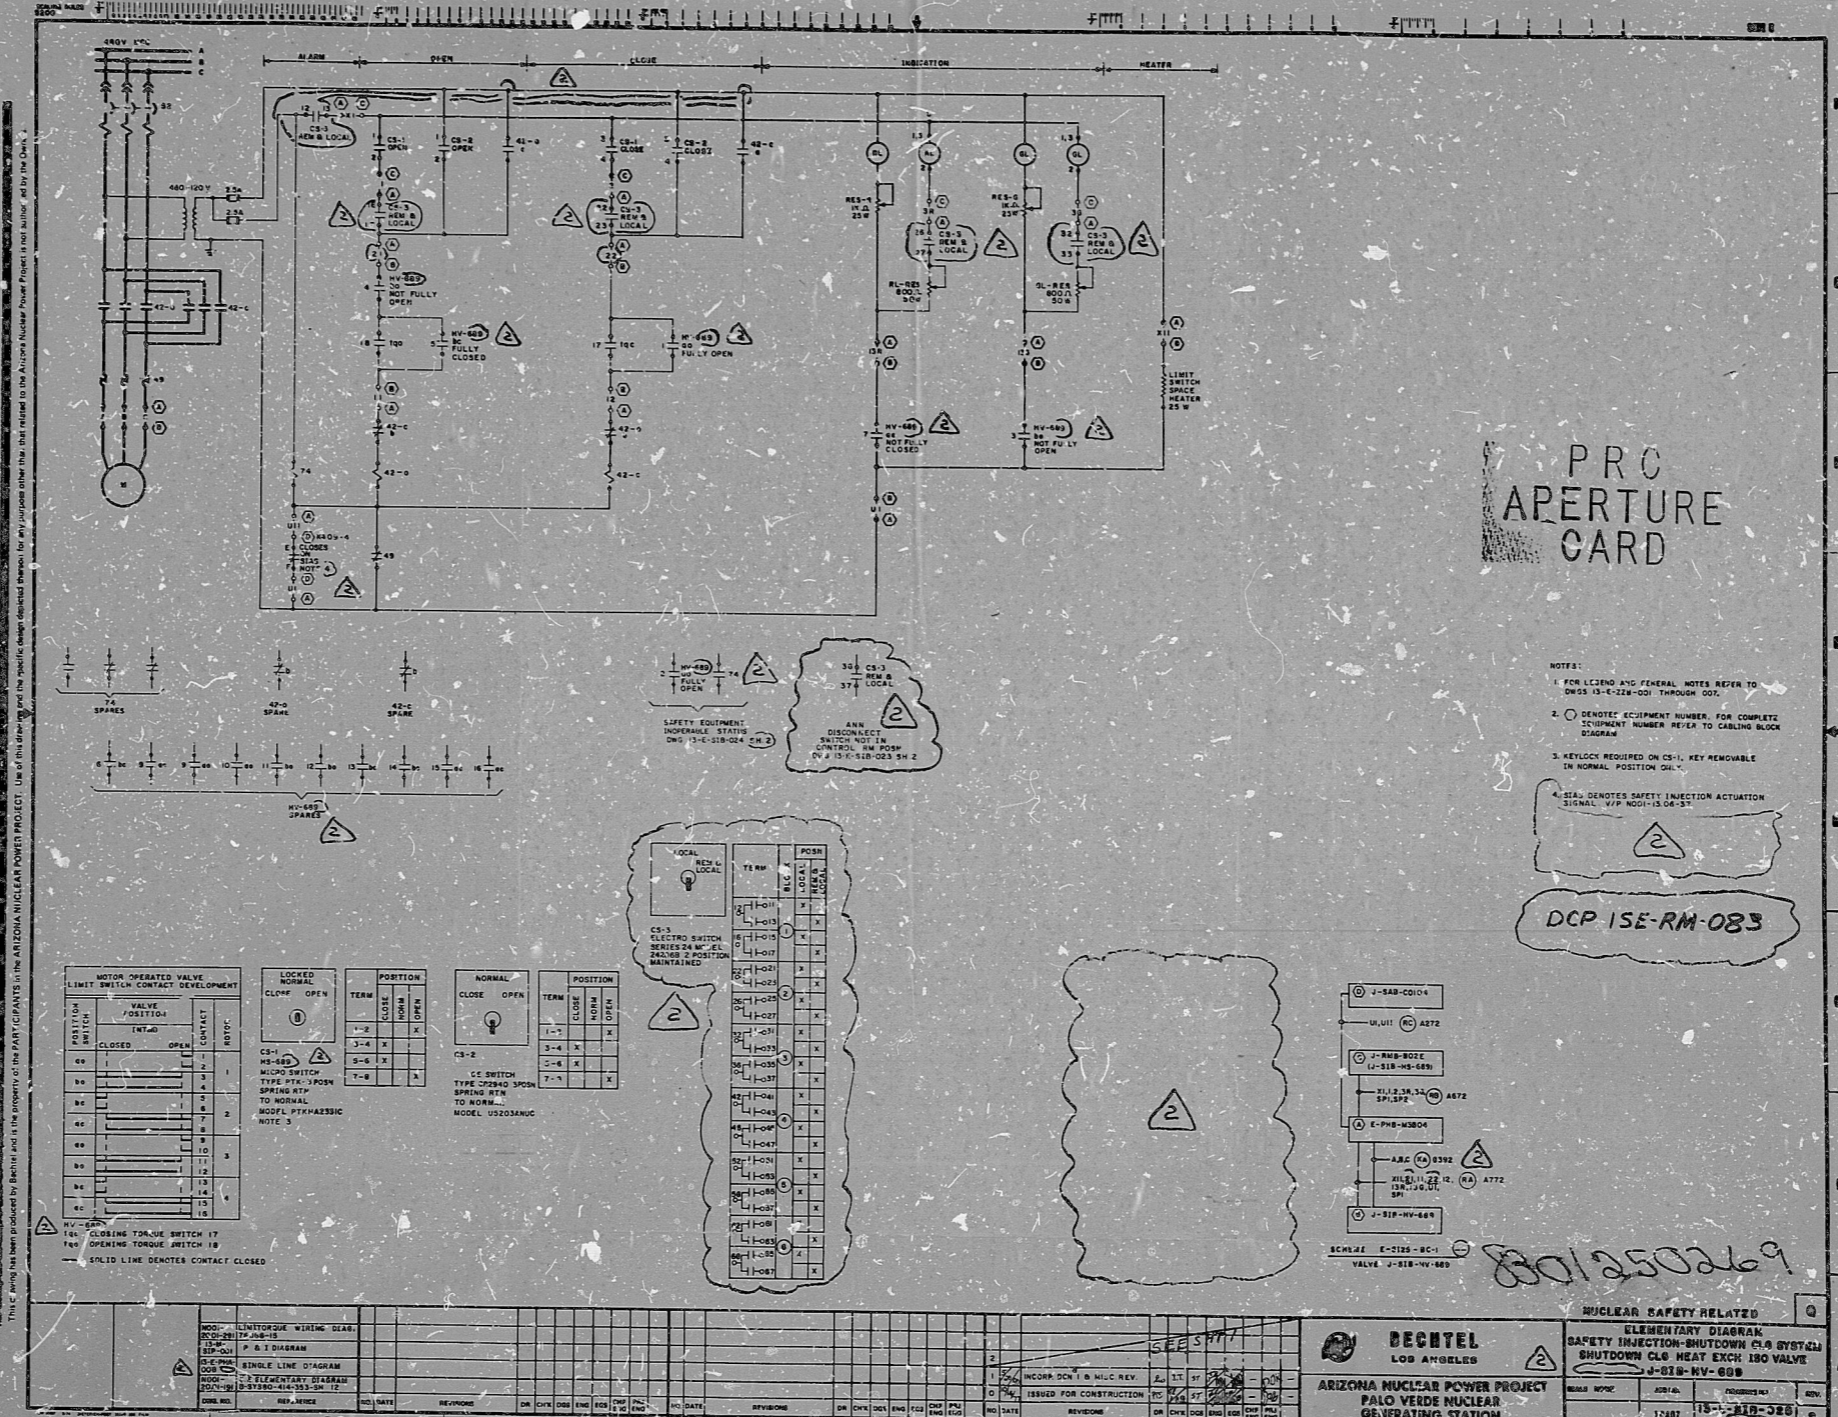

17"

17"

64

64

DRAWING
CERTIFIED DRAWING

THIS DRAWING WAS PRODUCED BY DECTEL AND IS THE PROPERTY OF THE PARTICIPANTS IN THE ARIZONA NUCLEAR POWER PROJECT. IT IS TO BE USED FOR THE PROJECT ONLY AND NOT FOR OTHER PURPOSES. FOR REVISIONS TO THIS DRAWING CONTACT THE PROJECT MANAGER.

64

64

17"

17"

RIDS

830/250269