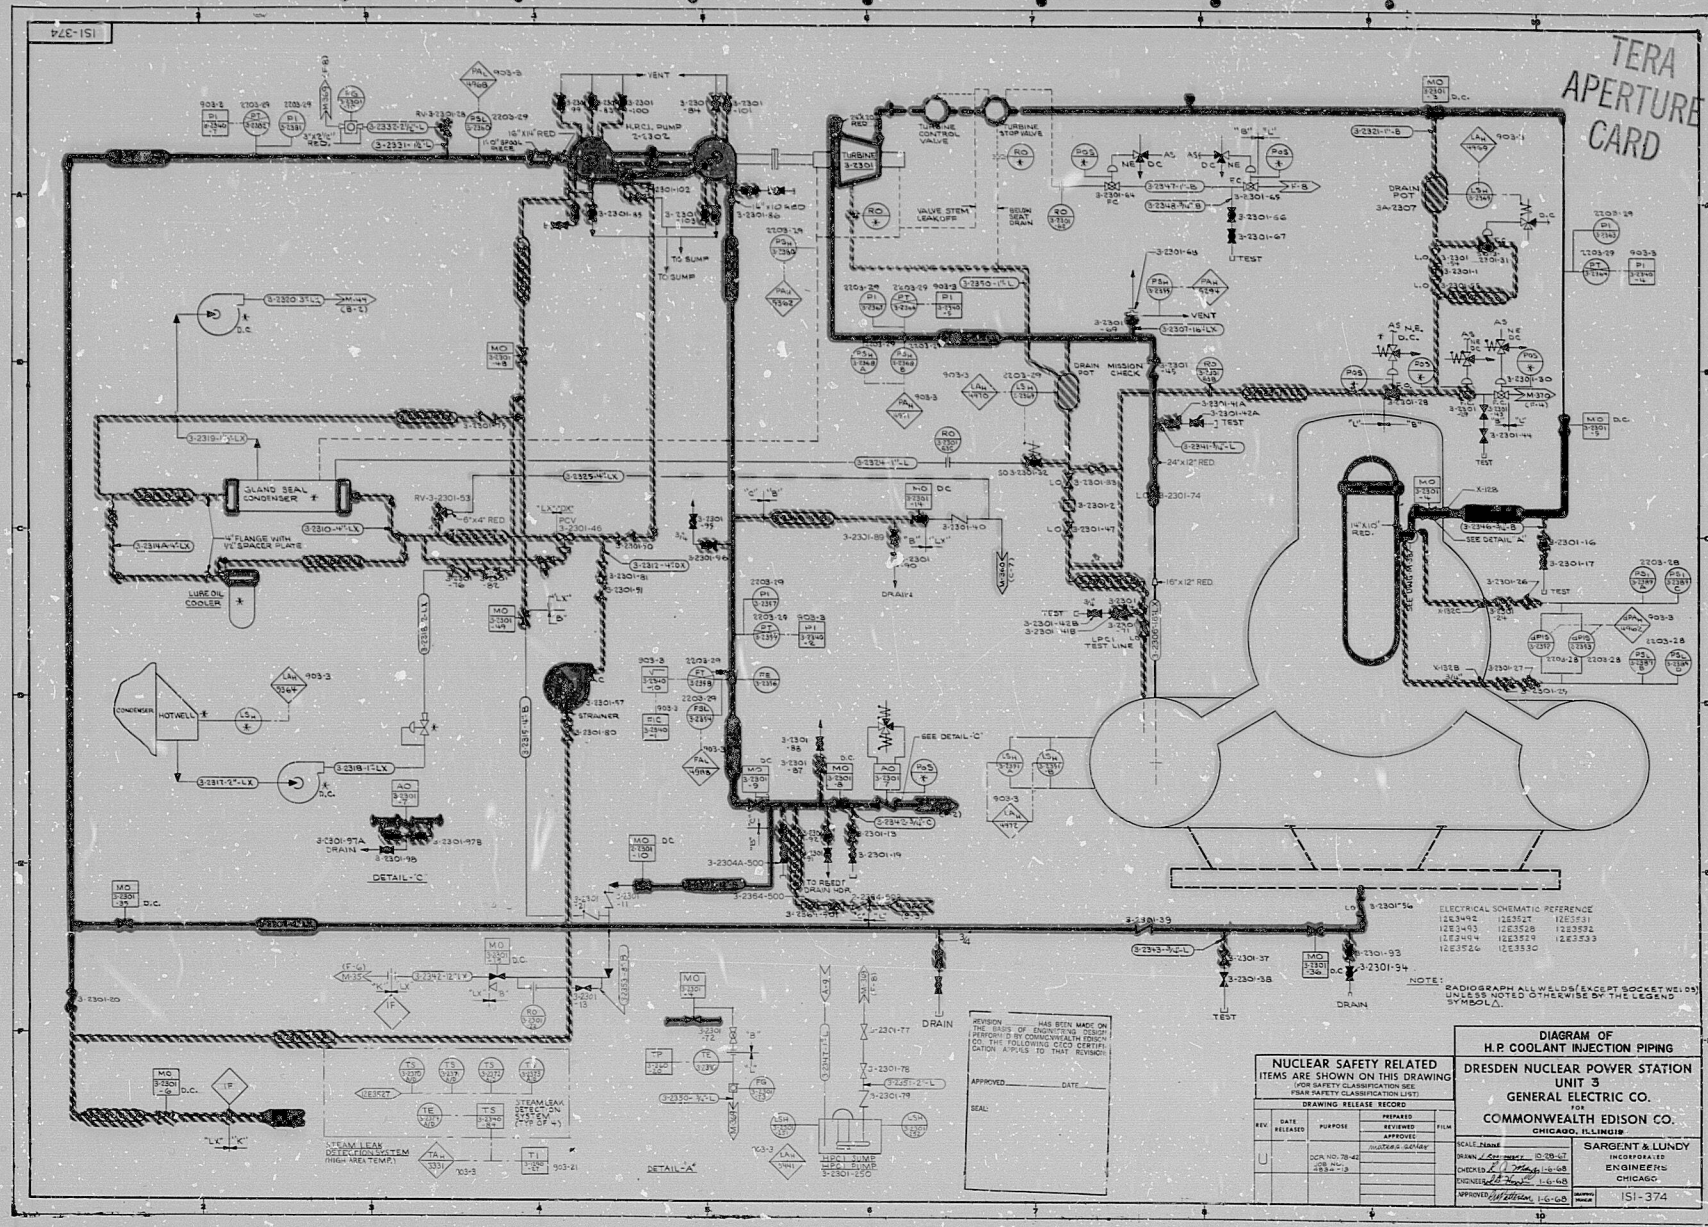

17"

11"

8.5"

8.5"

11"

17"

17"

11"

8.5"

8.5"

11"

17"

TERA
APERTURE
CARD

NUCLEAR SAFETY RELATED ITEMS ARE SHOWN ON THIS DRAWING			
REV	DATE	PURPOSE	APPROVED
U	10A 100 74-4	ISSUE FOR CONSTRUCTION	[Signature]
	03 27 74	ISSUE FOR CONSTRUCTION	[Signature]

DIAGRAM OF H.P. COOLANT INJECTION PIPING	
DRESDEN NUCLEAR POWER STATION UNIT 3	
GENERAL ELECTRIC CO.	
COMMONWEALTH EDISON CO.	
CHICAGO, ILLINOIS	
DESIGNED BY	[Signature]
CHECKED BY	[Signature]
ENGINEERED BY	[Signature]
PROJECT NO.	151-374