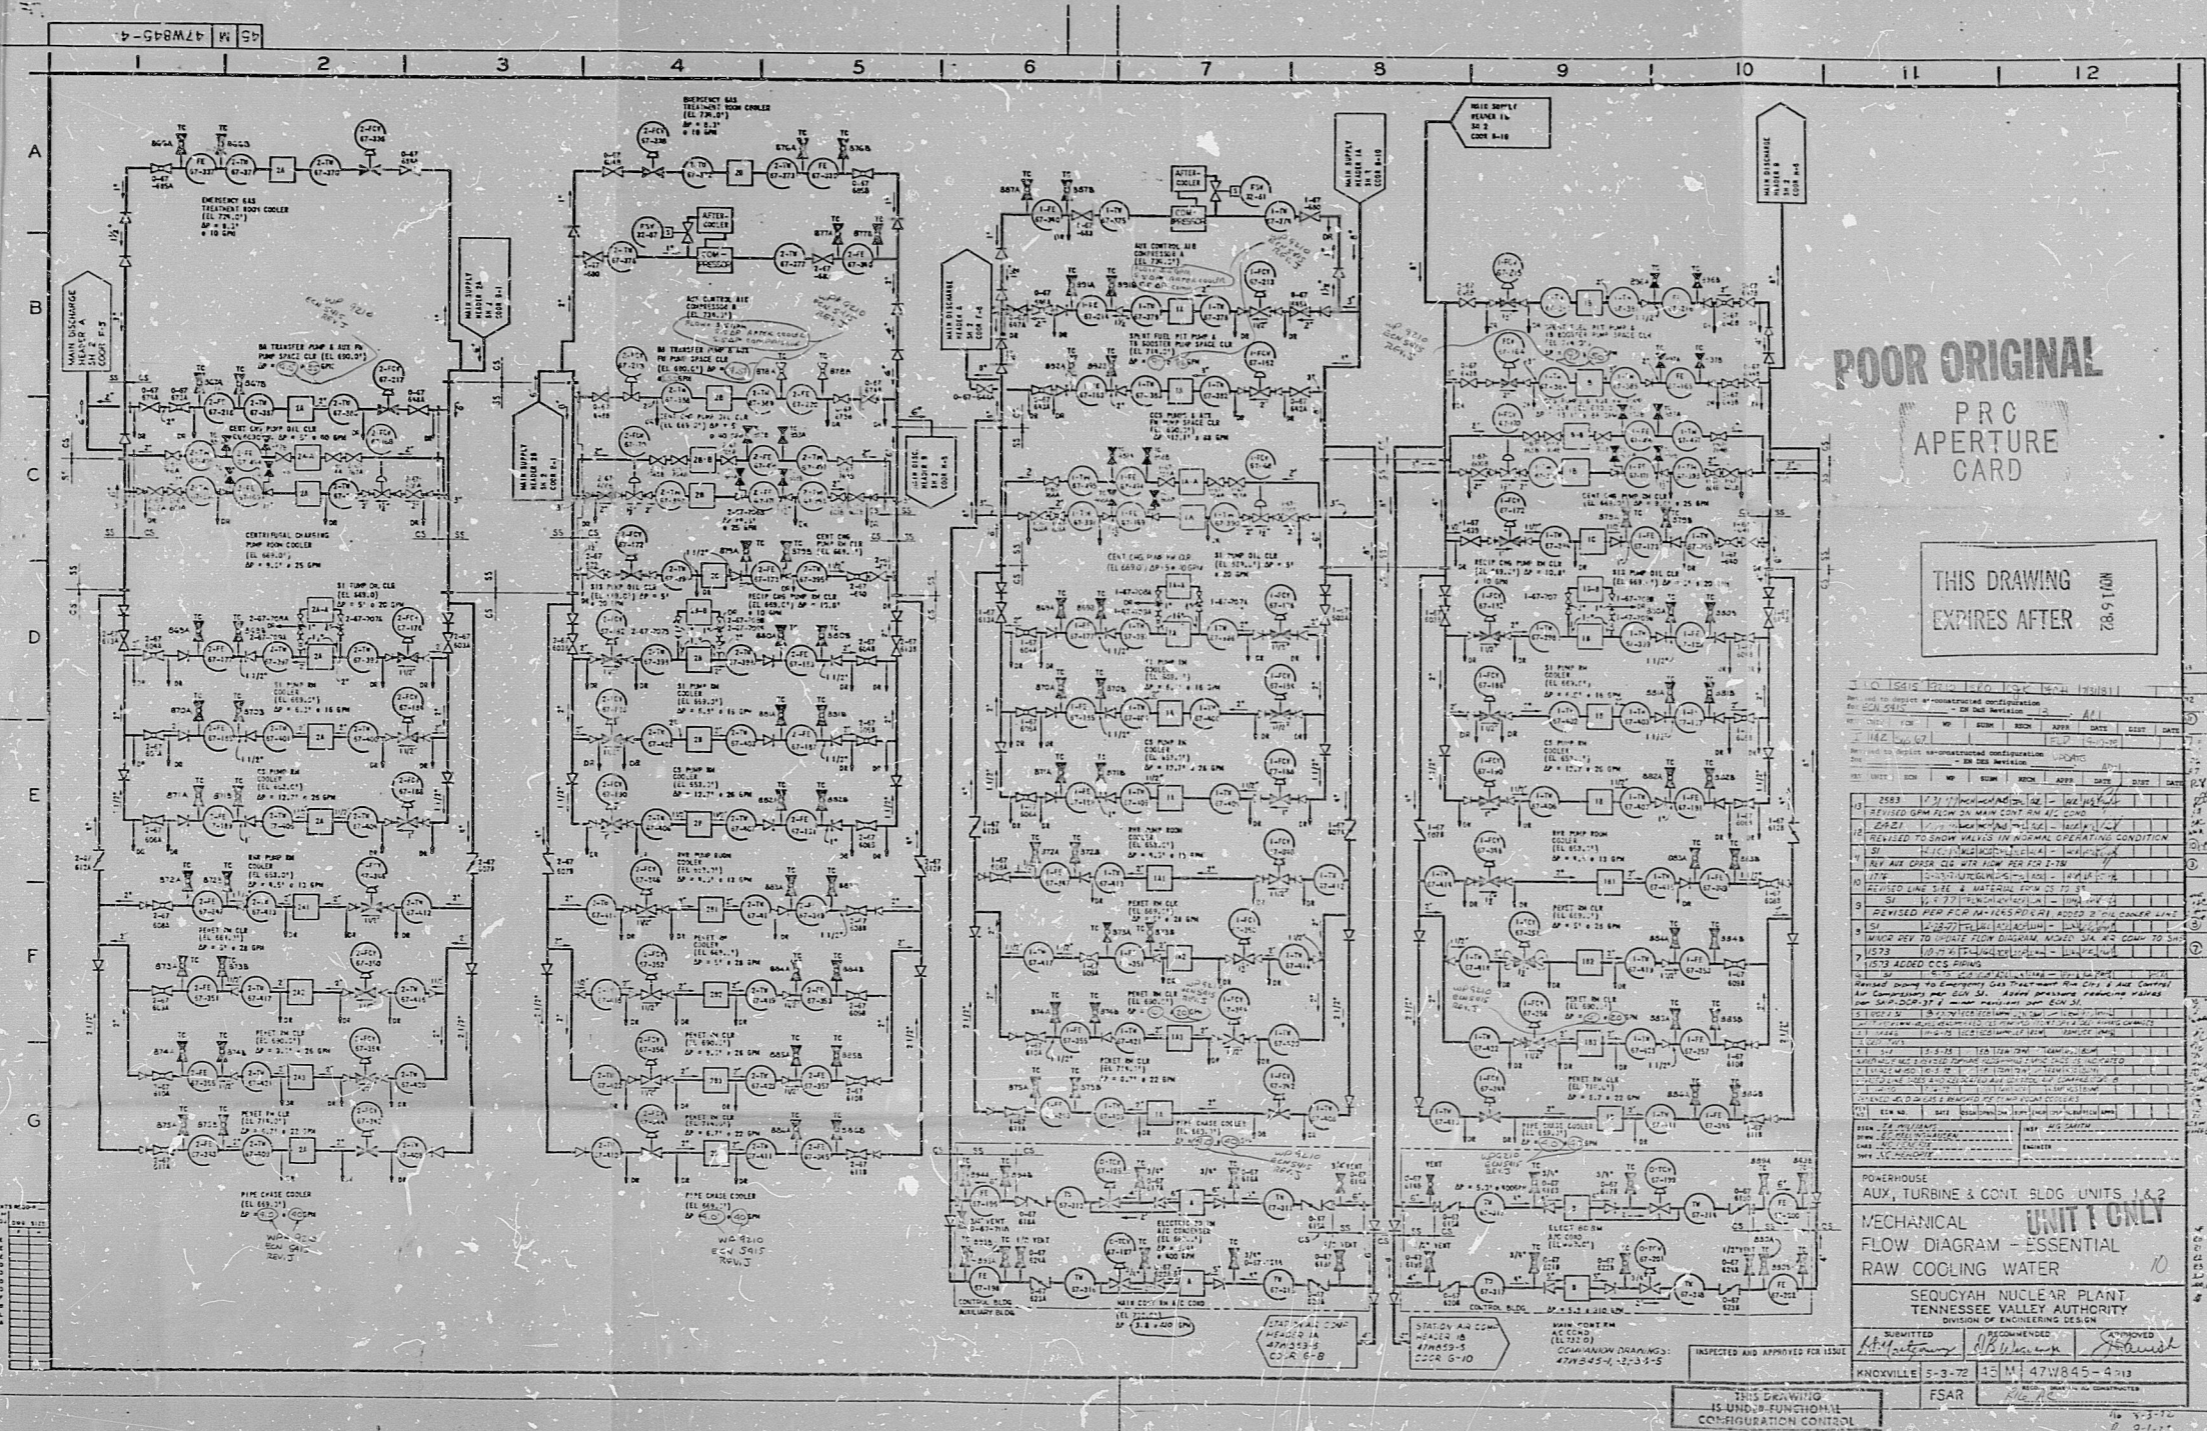

22"  
17"  
11"  
8.5"  
8.5"  
11"  
17"  
22"

22"  
17"  
11"  
8.5"  
8.5"  
11"  
17"  
22"

— Piping to be replaced Unit Cycle outage  
— Piping to be replace the first practical outage

8211230229

Rid's

8211230229