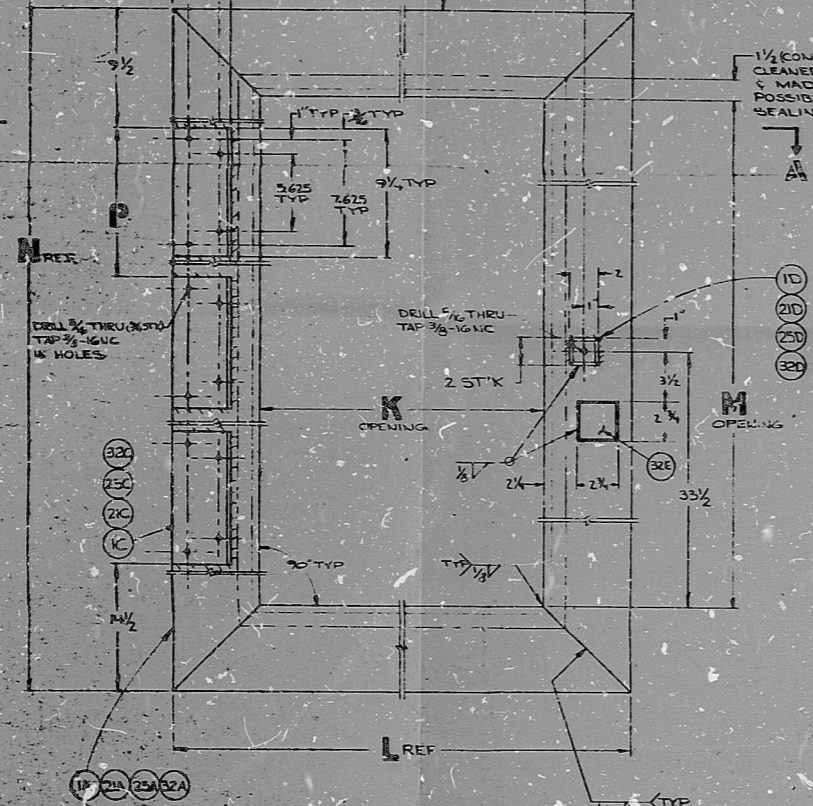

ALTS	NO	C	D	E	F	G	H	J	K	L	M	N	P	PS
1	1	3.5	3.5	12	24	24	24	18.000	33	45	81	93	29	33
2	2	3.5	3.5	12	24	24	24	18.000	33	45	81	93	29	33
3	3	3.5	3.5	12	24	24	24	18.000	33	45	81	93	29	33
4	4	3.5	3.5	12	24	24	24	18.000	33	45	81	93	29	33

DETAIL	STOCK	QTY
21A 23A 21A 1A	1/4\"/>	

- (21) 1 FRAME WELDMENT FOR LEFT HAND REVERSE BEVEL SHOWN 1 REQD
- (22) 2 DOOR WELDMENT FOR LEFT HAND REVERSE BEVEL SHOWN 1 REQD
- (23) 2 DOOR WELDMENT FOR RIGHT HAND REVERSE BEVEL OPPOSITE 1 REQD

DETAIL	STOCK	QTY
33A 26A 22A 2A	3/4\"/>	

- (26) 2 DOOR WELDMENT FOR LEFT HAND REVERSE BEVEL SHOWN 1 REQD
- (27) 2 DOOR WELDMENT FOR RIGHT HAND REVERSE BEVEL OPPOSITE 1 REQD

NOTED	THE PRESRAY CORP.
DETAILS 1, 2, 17, 21 THRU 27	32, 33, 34
PR2905	PR2905

**POOR ORIGINAL**  
 PRC APERTURE CARD

82.11030132

Rids

8211030132