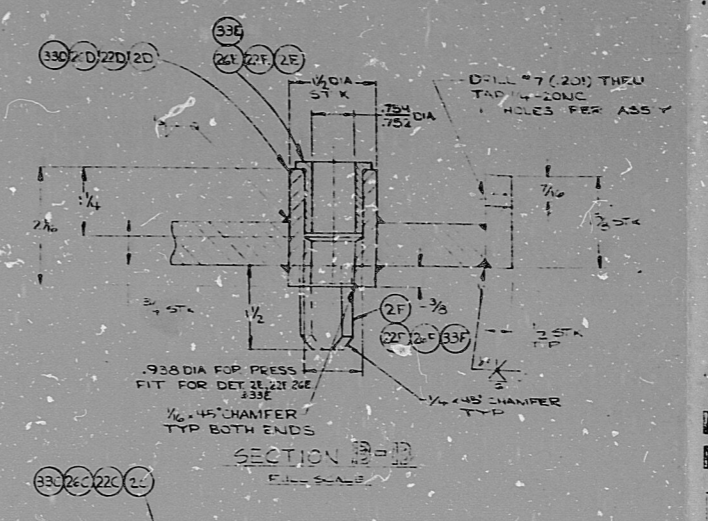

DETAIL	STOCK	QTY
21A 23A 21A 1A	1/4\"/>	

- (21) 1 FRAME WELDMENT FOR LEFT HAND REVERSE BEVEL SHOWN 1 REQD
- (22) 2 DOOR WELDMENT FOR LEFT HAND REVERSE BEVEL SHOWN 1 REQD
- (23) 2 DOOR WELDMENT FOR RIGHT HAND REVERSE BEVEL OPPOSITE 1 REQD

DETAIL	STOCK	QTY
33A 26A 22A 2A	3/4\"/>	

- (26) 2 DOOR WELDMENT FOR LEFT HAND REVERSE BEVEL SHOWN 1 REQD
- (27) 2 DOOR WELDMENT FOR RIGHT HAND REVERSE BEVEL OPPOSITE 1 REQD

NOTED	THE PRESRAY CORP.
DETAILS 1, 2, 17, 21 THRU 27	32, 33, 34
PR2905	PR2905

**POOR ORIGINAL**  
 PRC APERTURE CARD

82.11030132

Rids

8211030132