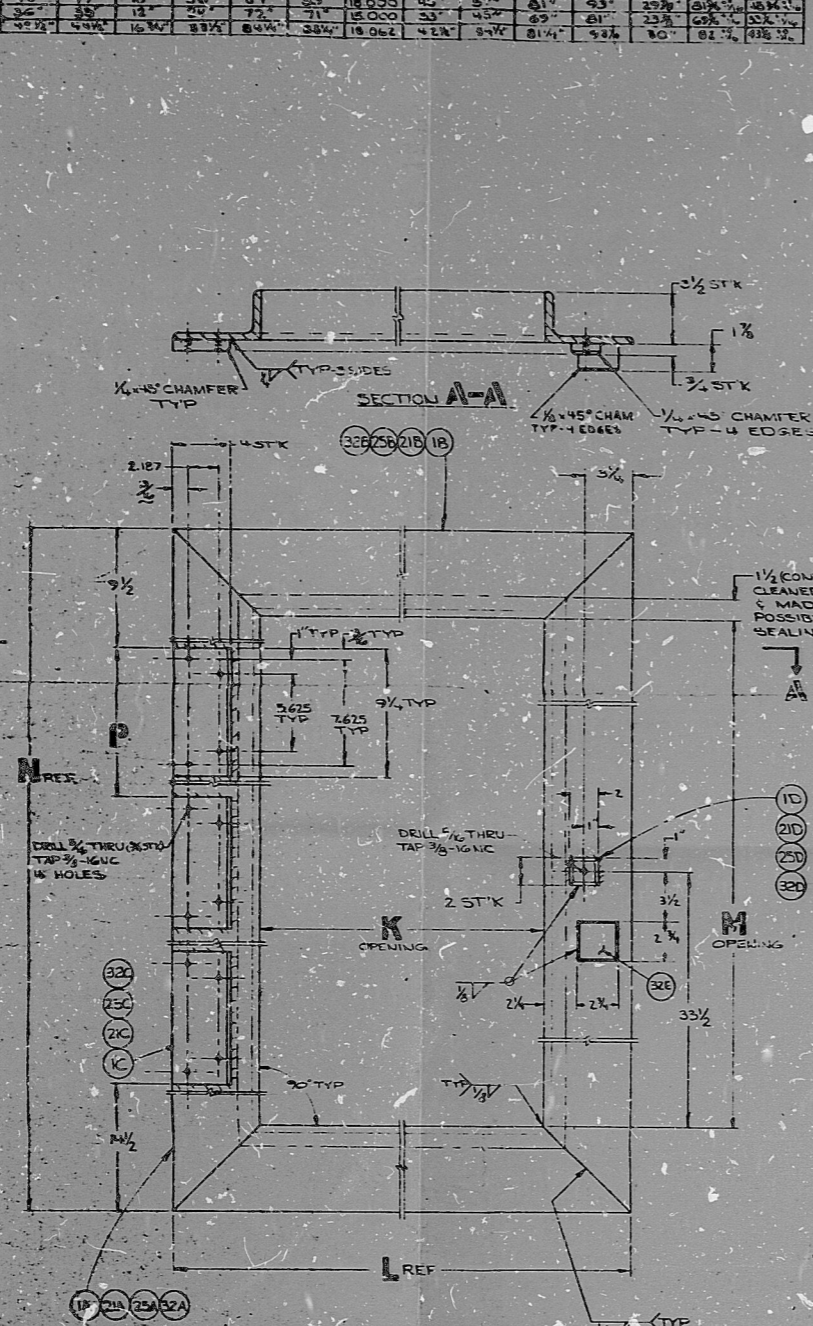

ALTS	NO	C	D	E	F	G	H	J	K	L	M	N	P	PS
1	1	3.5	3.5	12	24	24	24	18.000	33	45	81	93	29	33
2	2	3.5	3.5	12	24	24	24	18.000	33	45	81	93	29	33
3	3	3.5	3.5	12	24	24	24	18.000	33	45	81	93	29	33
4	4	3.5	3.5	12	24	24	24	18.000	33	45	81	93	29	33

DETAIL	STOCK	QTY
21A 23A 21A 1A	1/4\"/>	

- (21) 1 FRAME WELDMENT FOR LEFT HAND REVERSE BEVEL SHOWN 1 REQD
- (22) 2 DOOR WELDMENT FOR LEFT HAND REVERSE BEVEL SHOWN 1 REQD
- (23) 2 DOOR WELDMENT FOR RIGHT HAND REVERSE BEVEL OPPOSITE 1 REQD

DETAIL	STOCK	QTY
33A 26A 22A 2A	3/4\"/>	

- (26) 2 DOOR WELDMENT FOR LEFT HAND REVERSE BEVEL SHOWN 1 REQD
- (27) 2 DOOR WELDMENT FOR RIGHT HAND REVERSE BEVEL OPPOSITE 1 REQD

NOTED	THE PRESRAY CORP.
DETAILS 1, 2, 17, 21 THRU 27	32, 33, 34
PR2905	PR2905

**POOR ORIGINAL**  
 PRC APERTURE CARD

82.11030132

Rids

8211030132