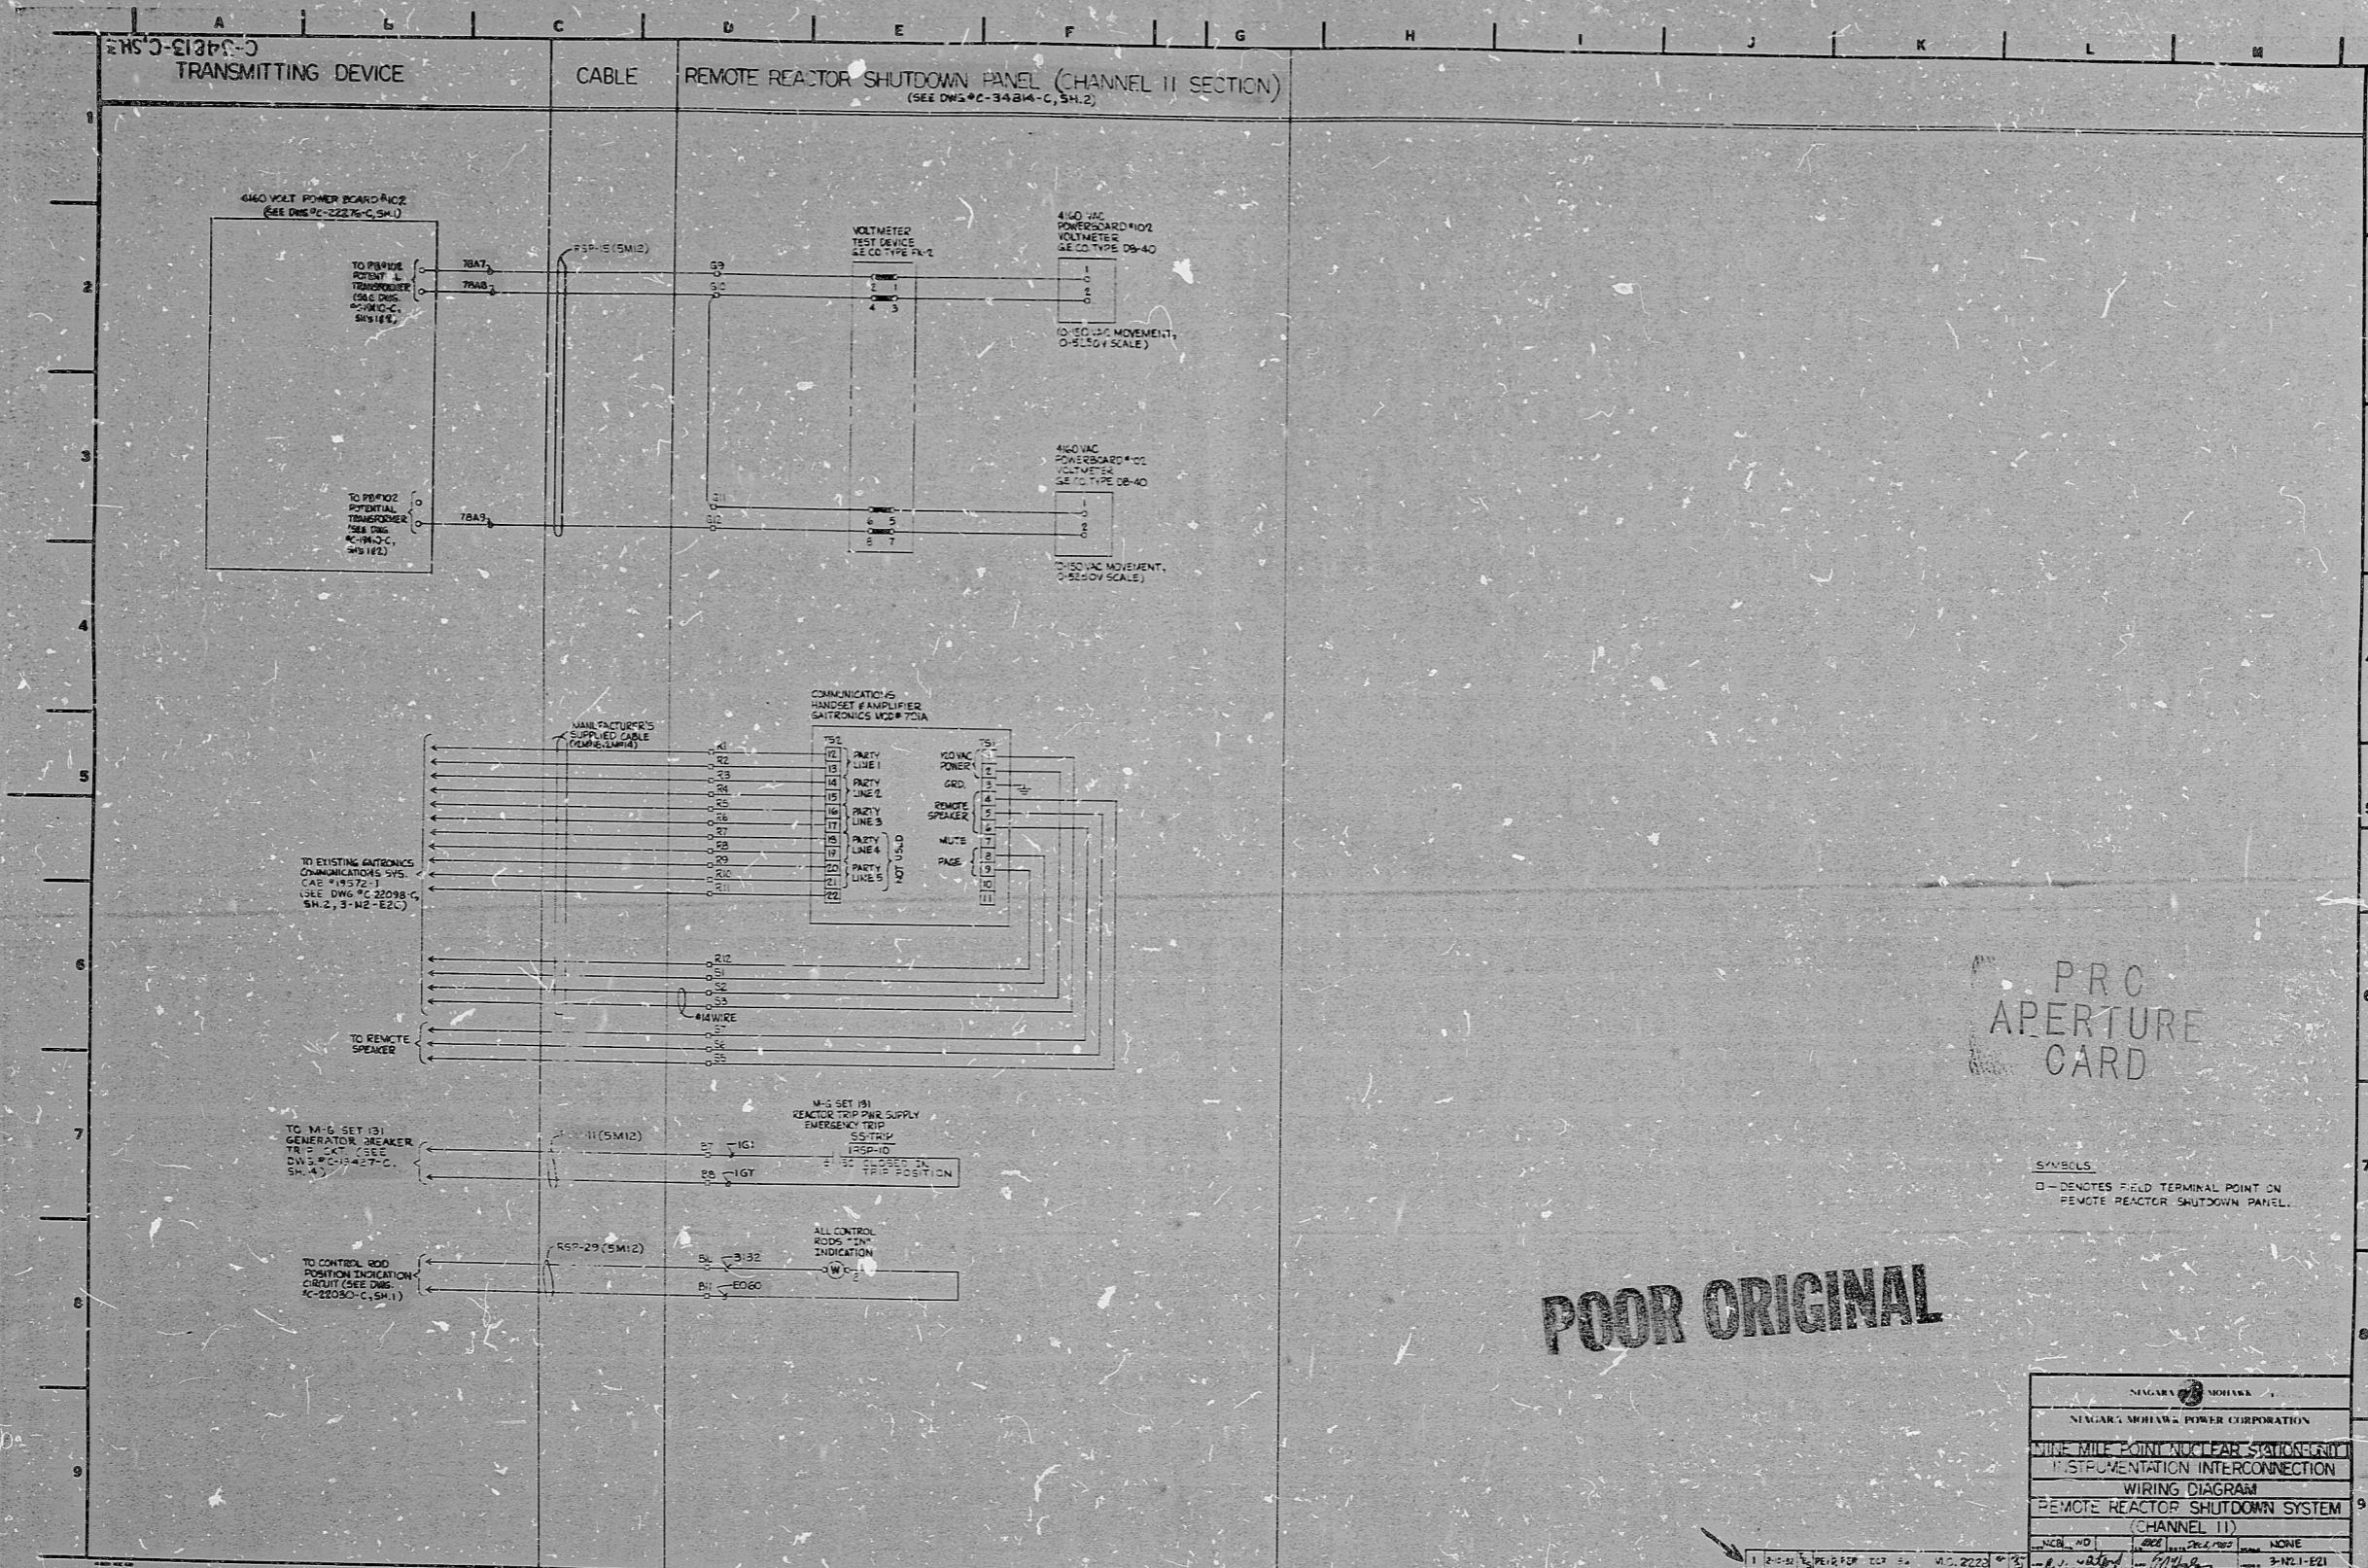

44

44

50

8.5"

11"

17"

44

44

50

8.5"

11"

17"

POOR ORIGINAL

P R O APERTURE CARD

SYMBOLS
□ - DENOTES FIELD TERMINAL POINT ON REMOTE REACTOR SHUTDOWN PANEL.

372
30x