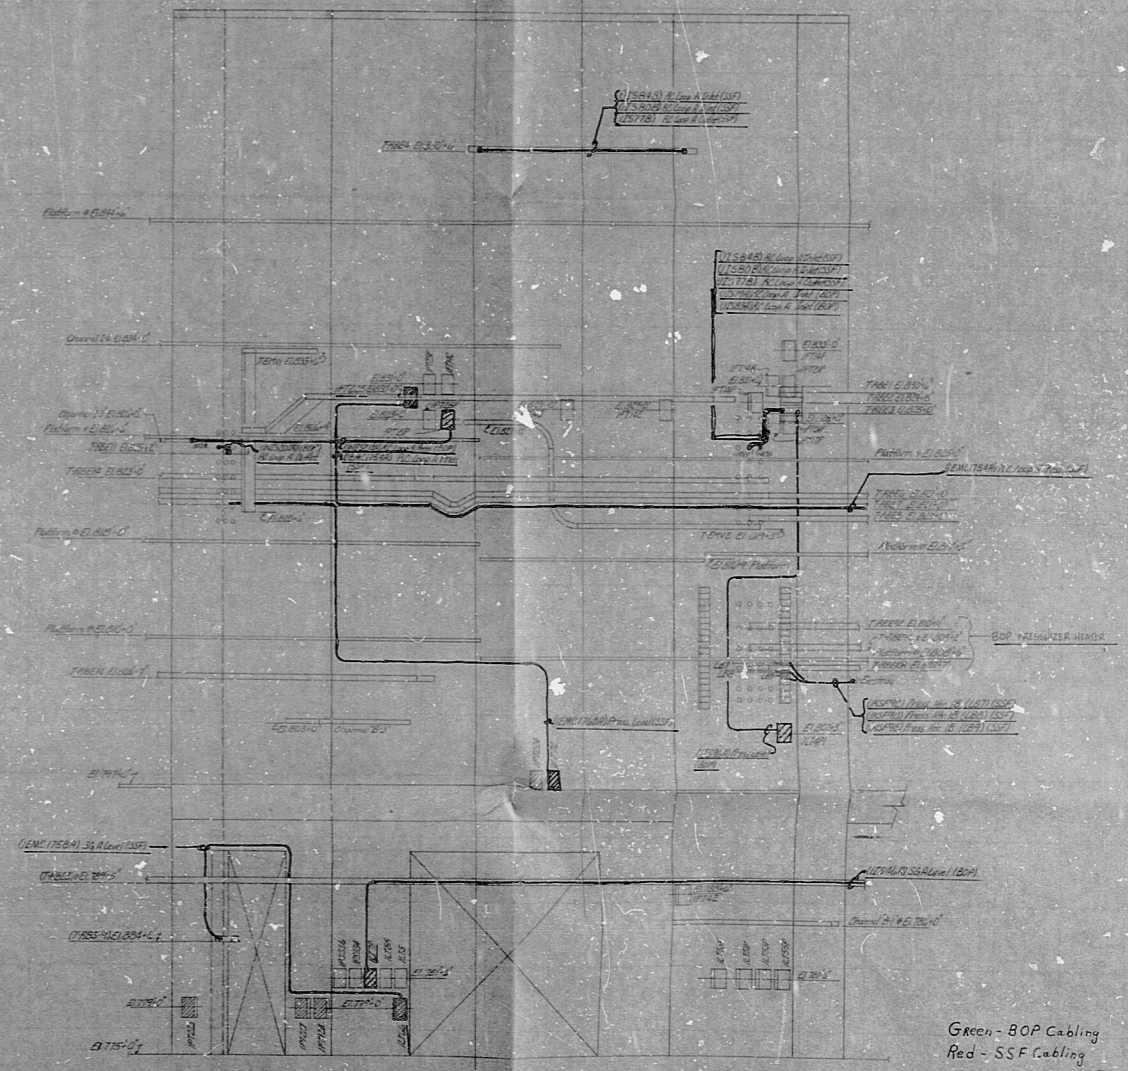

34" 22" 17" 11" 8.5" 8.5" 11" 17" 22" 34"

34" 22" 17" 11" 8.5" 8.5" 11" 17" 22" 34"

Green - BOP Cabling
Red - SSF Cabling

TERA APERTURE CARD

DUKE POWER COMPANY

UNIT 1

8105060735

NO.	REVISIONS	CHKD	DATE	APPR	DATE	CIVIL	ELEG	MECH	SCALE	INSPECTED	DATE	DWG. NO.

DESIGNER	DATE	INSP	DATE

RDS-PDR

7105050785