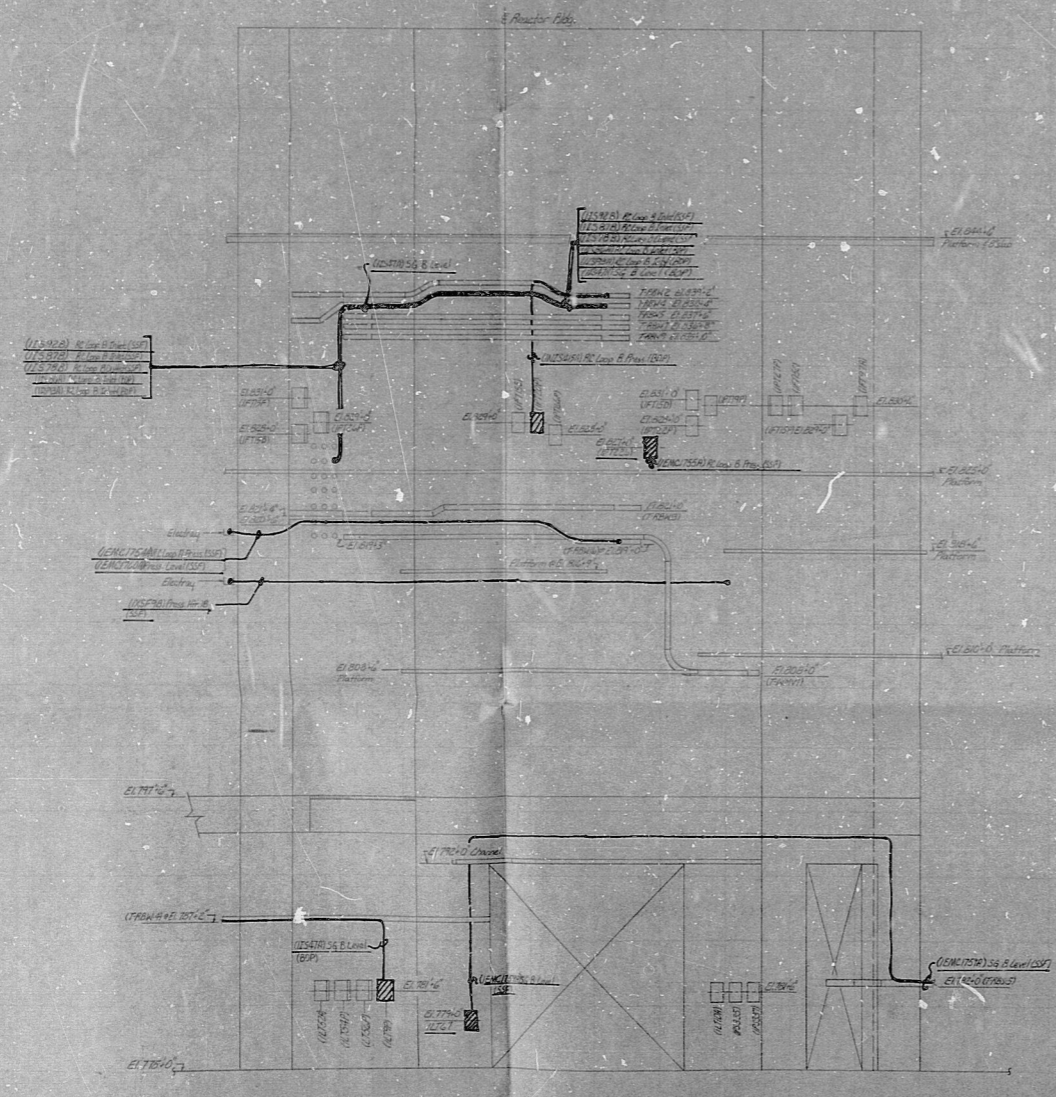

34" 22" 17" 11" 8.5" 8.5" 11" 17" 22" 34"

34" 22" 17" 11" 8.5" 8.5" 11" 17" 22" 34"

Green - BOP Cabling
Red - SSF Cabling

TERA APERTURE CARD

DUKE POWER COMPANY

UNIT 1

8105060735

NO.	REVISIONS	CHKD	DATE	APPR	DATE	CIVIL	ELEG	MECH	SCALE	INSPECTED	DATE	DWG. NO.

DESIGNER	DATE	INSP	DATE

RDS-PDR

7105050785