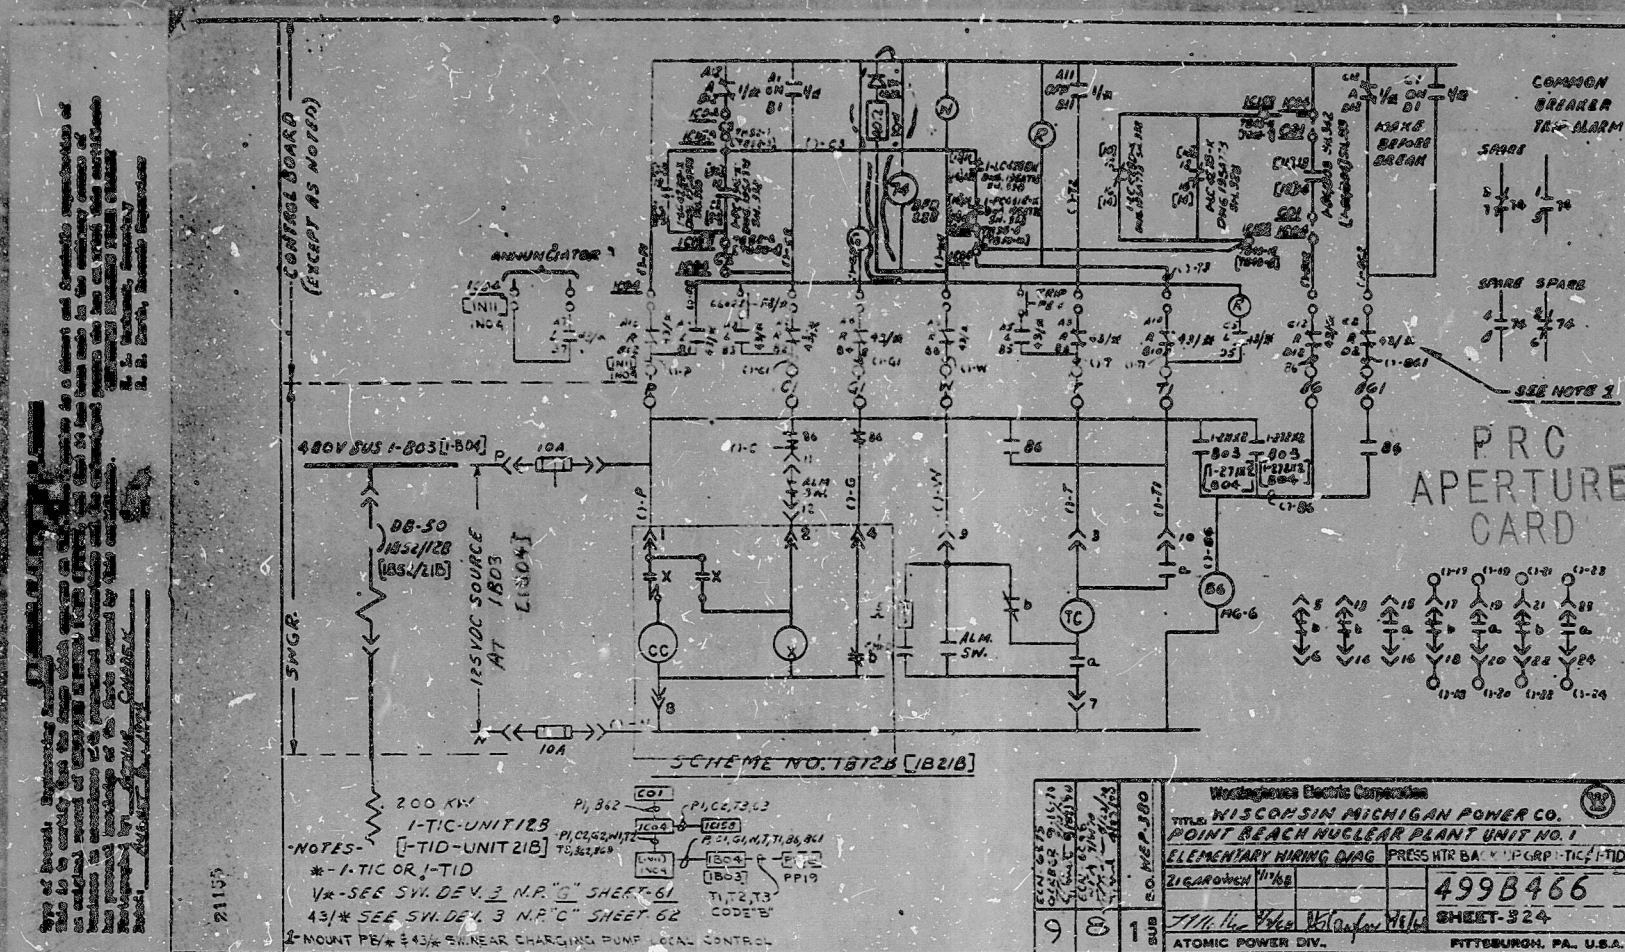

NOTE: CONTACTS (A12-B12)(A2-B2)(A4-B4)(A6-B6)(A8-B8)(A10-B10)(C12-D12)(C2-D2) WILL BE OPEN WHEN THE LOCAL - REMOTE SWITCH IS IN THE LOCAL POSITION.

POOR ORIGINAL

20X AUG 1974

8210190817 21158E

RIDS

8210190817