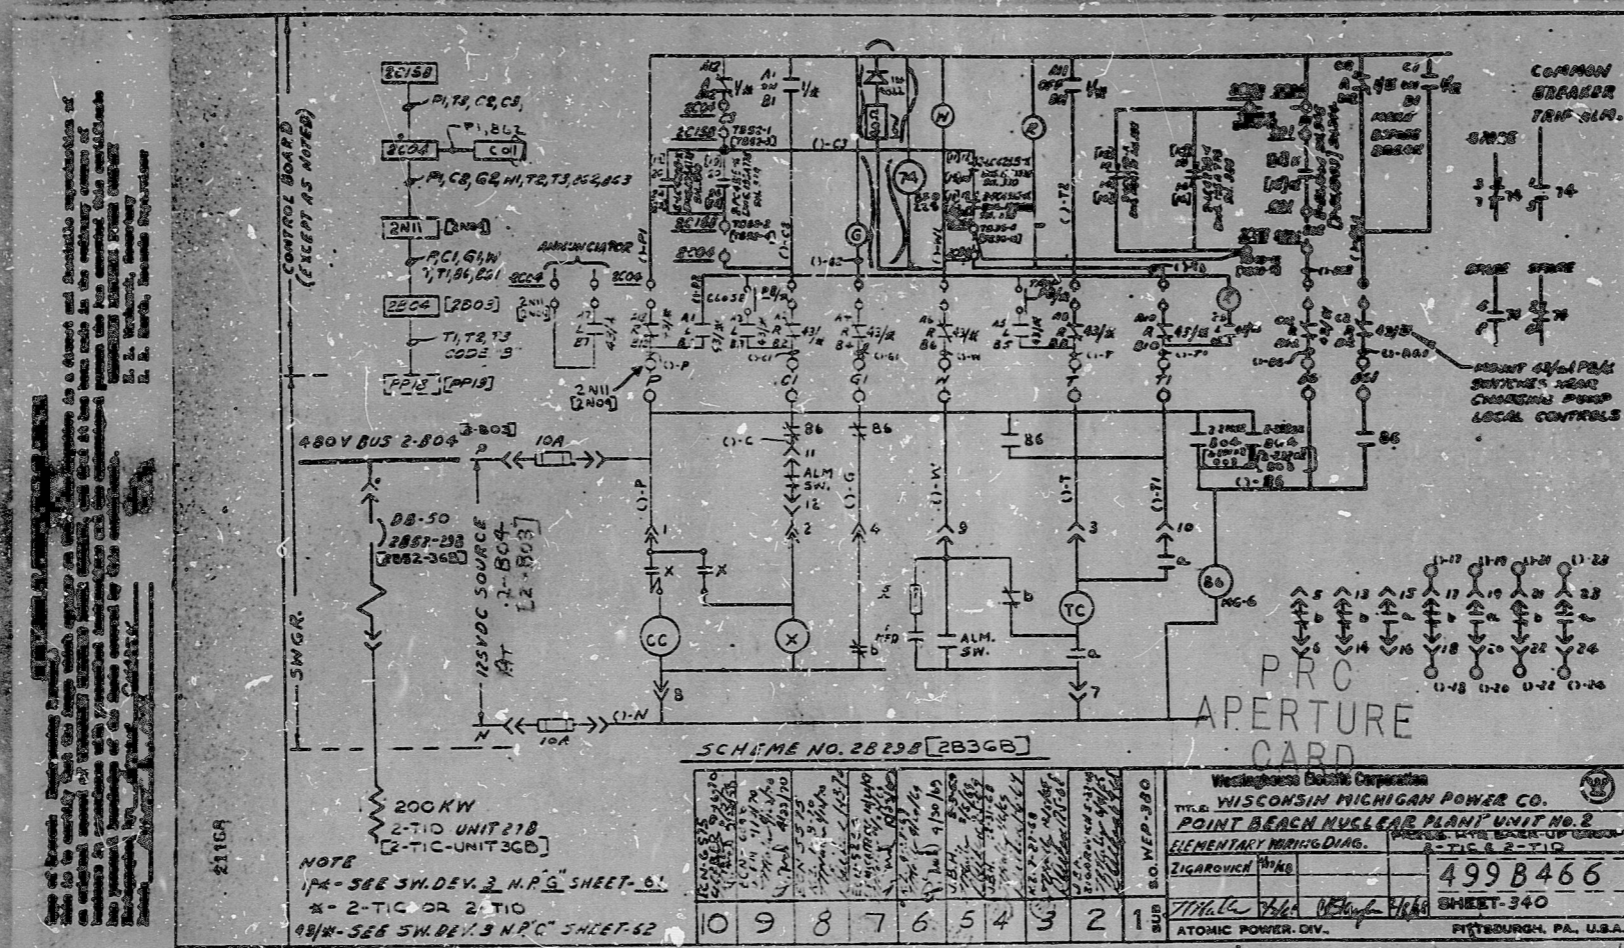

NOTE: CONTACTS (A12-B12)(A2-B2)(A4-B4)(A6-B6)(A8-B8)(A10-B10)(C12-D12)(C2-D2) WILL BE OPEN WHEN THE LOCAL-REMOTE SWITCH IS IN THE LOCAL POSITION.

POOR ORIGINAL

20X AUG 1974

8210190814 211681

17"
11"
8.5"
8.5"
11"
17"

17"
11"
8.5"
8.5"
11"
17"

RIDS

8210190814