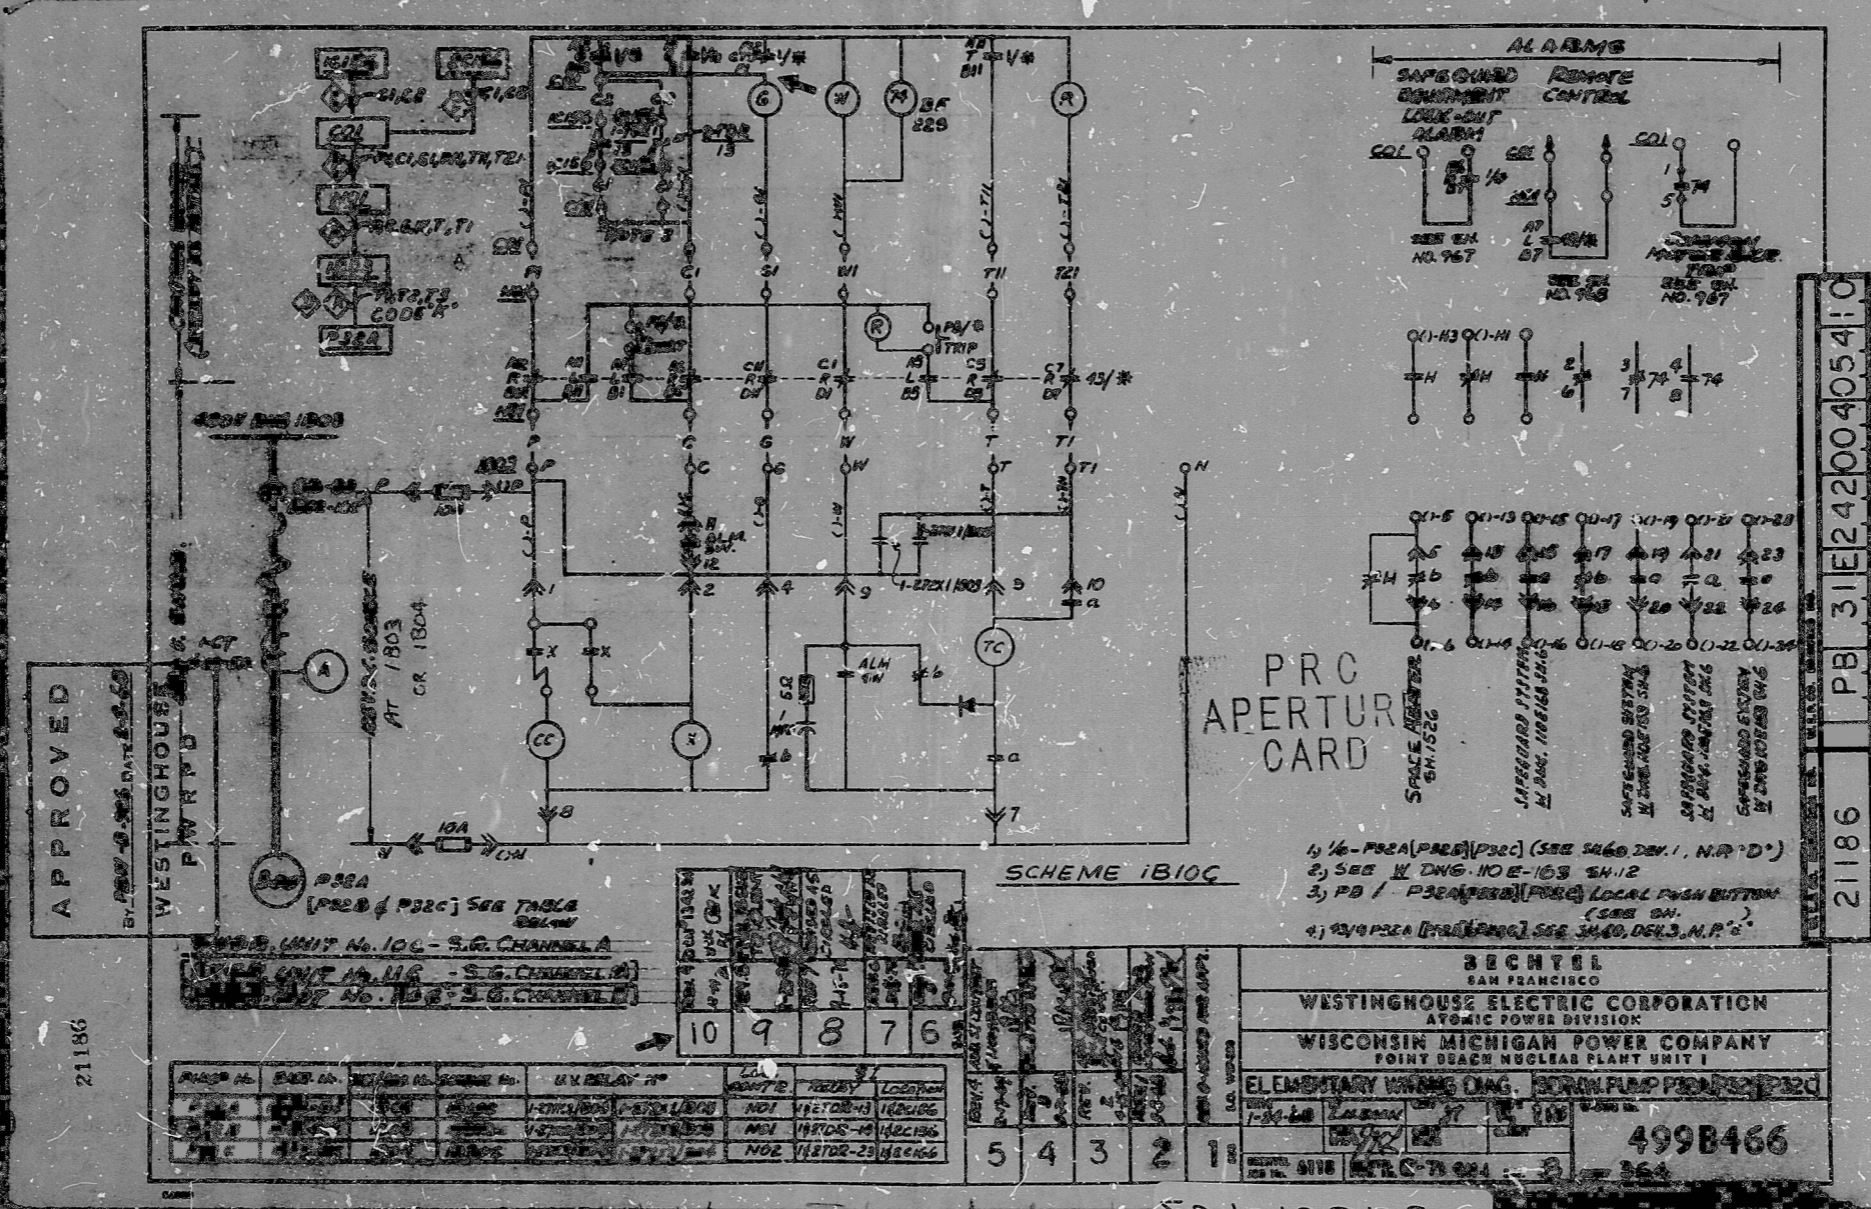

NOTES: CONTACTS (A12-B12)(A6-B6)(C11-D11)(C5-D5) AND (C7-D7) WILL BE OPEN WHEN LOCAL REMOTE CONTROL SWITCH IN NO1(NO2) IS IN LOCAL POSITION.

POOR ORIGINAL

8210190790

21186

RIDS

8210190790