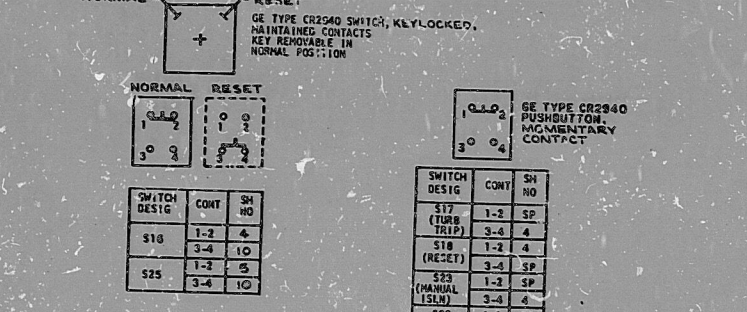

Switch designations and contact types for switches S1, S2, and S3.

Switch designations and contact types for switches S7, S8, S9, S10, S11, S12, S13, S14, S15, S16, S17, S18, S19, S20, S21, S22, S23, S24, S25, S26, S27, S28, S29, S30, S31, S32, S33, S34, S35, S36, S37, S38, S39, S40.

Relay tabulation table for MIS-P632 and MIS-P616.

Inventory table with columns for item number, description, and quantity.

850723044

TI APERTURE CARD

PDR RIDS

8507230441