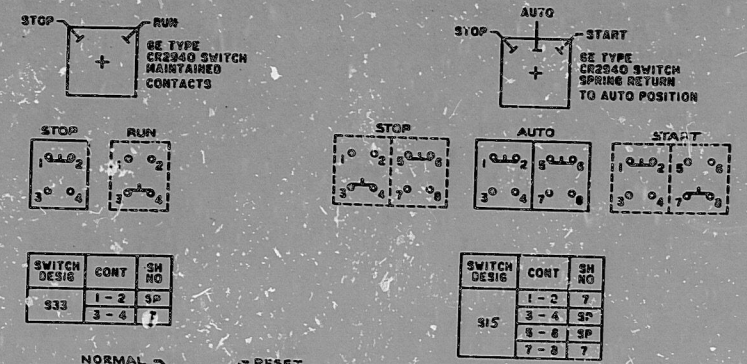

REACTOR CORE ISLN COOLING SYS

MIS-P621 AGASTAT TYPE GP RELAY TABULATION

Relay tabulation table for MIS-P621 with columns for relay designations (e.g., K1, K2, K3) and contact types (SP, SH, AN).

MIS-P618 AGASTAT TYPE GP RELAY TABULATION

Switch designations and contact types for switches S1, S2, and S3.

Switch designations and contact types for switches S7, S8, S9, S10, S11, S12, S13, S14, S15, S16, S17, S18, S19, S20, S21, S22, S23, S24, S25, S26, S27, S28, S29, S30, S31, S32, S33, S34, S35, S36, S37, S38, S39, S40.

Relay tabulation table for MIS-P632 and MIS-P616.

Inventory table with columns for item number, description, and quantity.

850723044

TI APERTURE CARD

PDR RIDS

8507230441