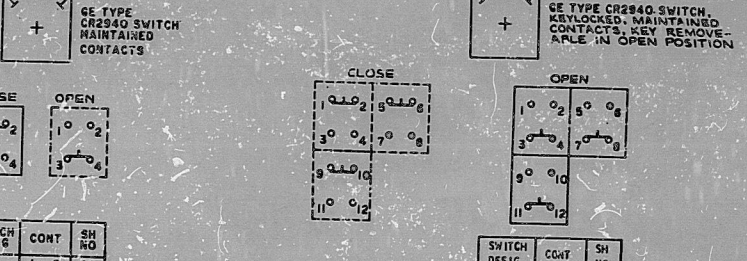

REACTOR CORE ISLN COOLING SYS

MIS-P621 AGASTAT TYPE GP RELAY TABULATION

Relay tabulation table for MIS-P621 with columns for relay designations (e.g., K1, K2, K3) and contact types (SP, SH, AN).

MIS-P618 AGASTAT TYPE GP RELAY TABULATION

Switch designations and contact types for switches S1, S2, and S3.

Switch designations and contact types for switches S7, S8, S9, S10, S11, S12, S13, S14, S15, S16, S17, S18, S19, S20, S21, S22, S23, S24, S25, S26, S27, S28, S29, S30, S31, S32, S33, S34, S35, S36, S37, S38, S39, S40.

Relay tabulation table for MIS-P632 and MIS-P616.

Inventory table with columns for item number, description, and quantity.

850723044

TI APERTURE CARD

PDR RIDS

8507230441