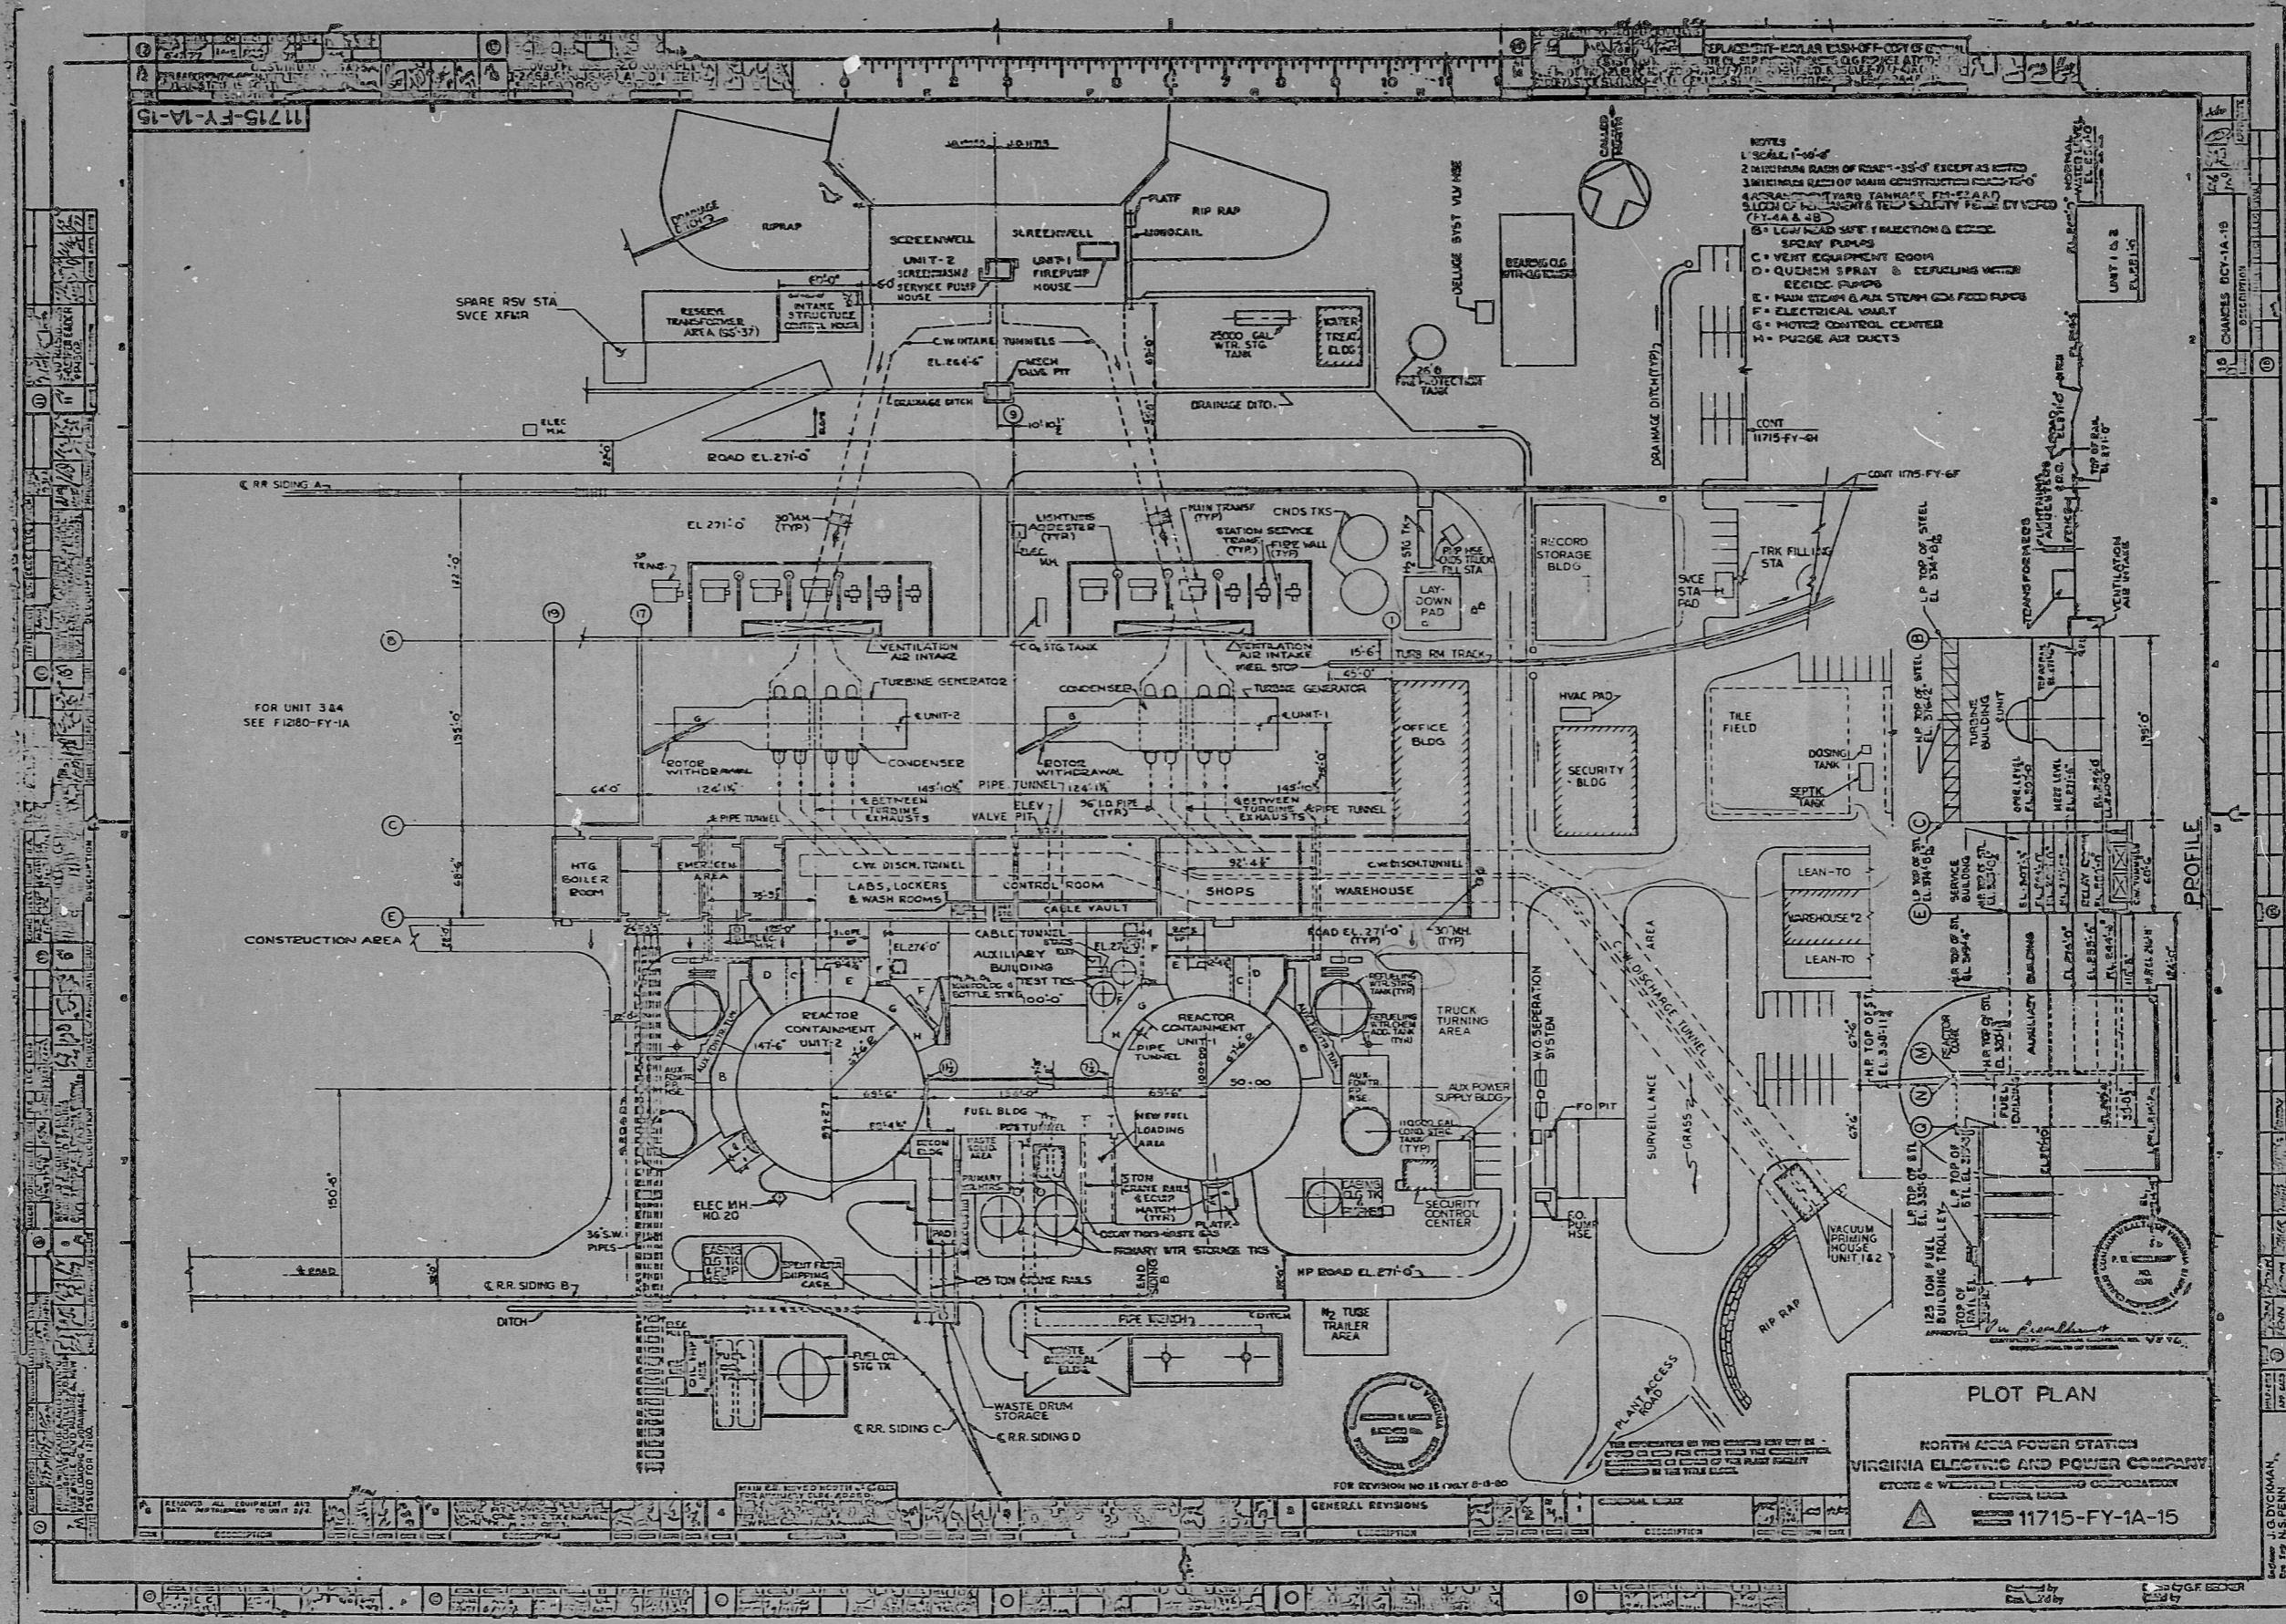

17"

11"

8.5"

8.5"

11"

17"

PRC APERTURE CARD

DDAFAC