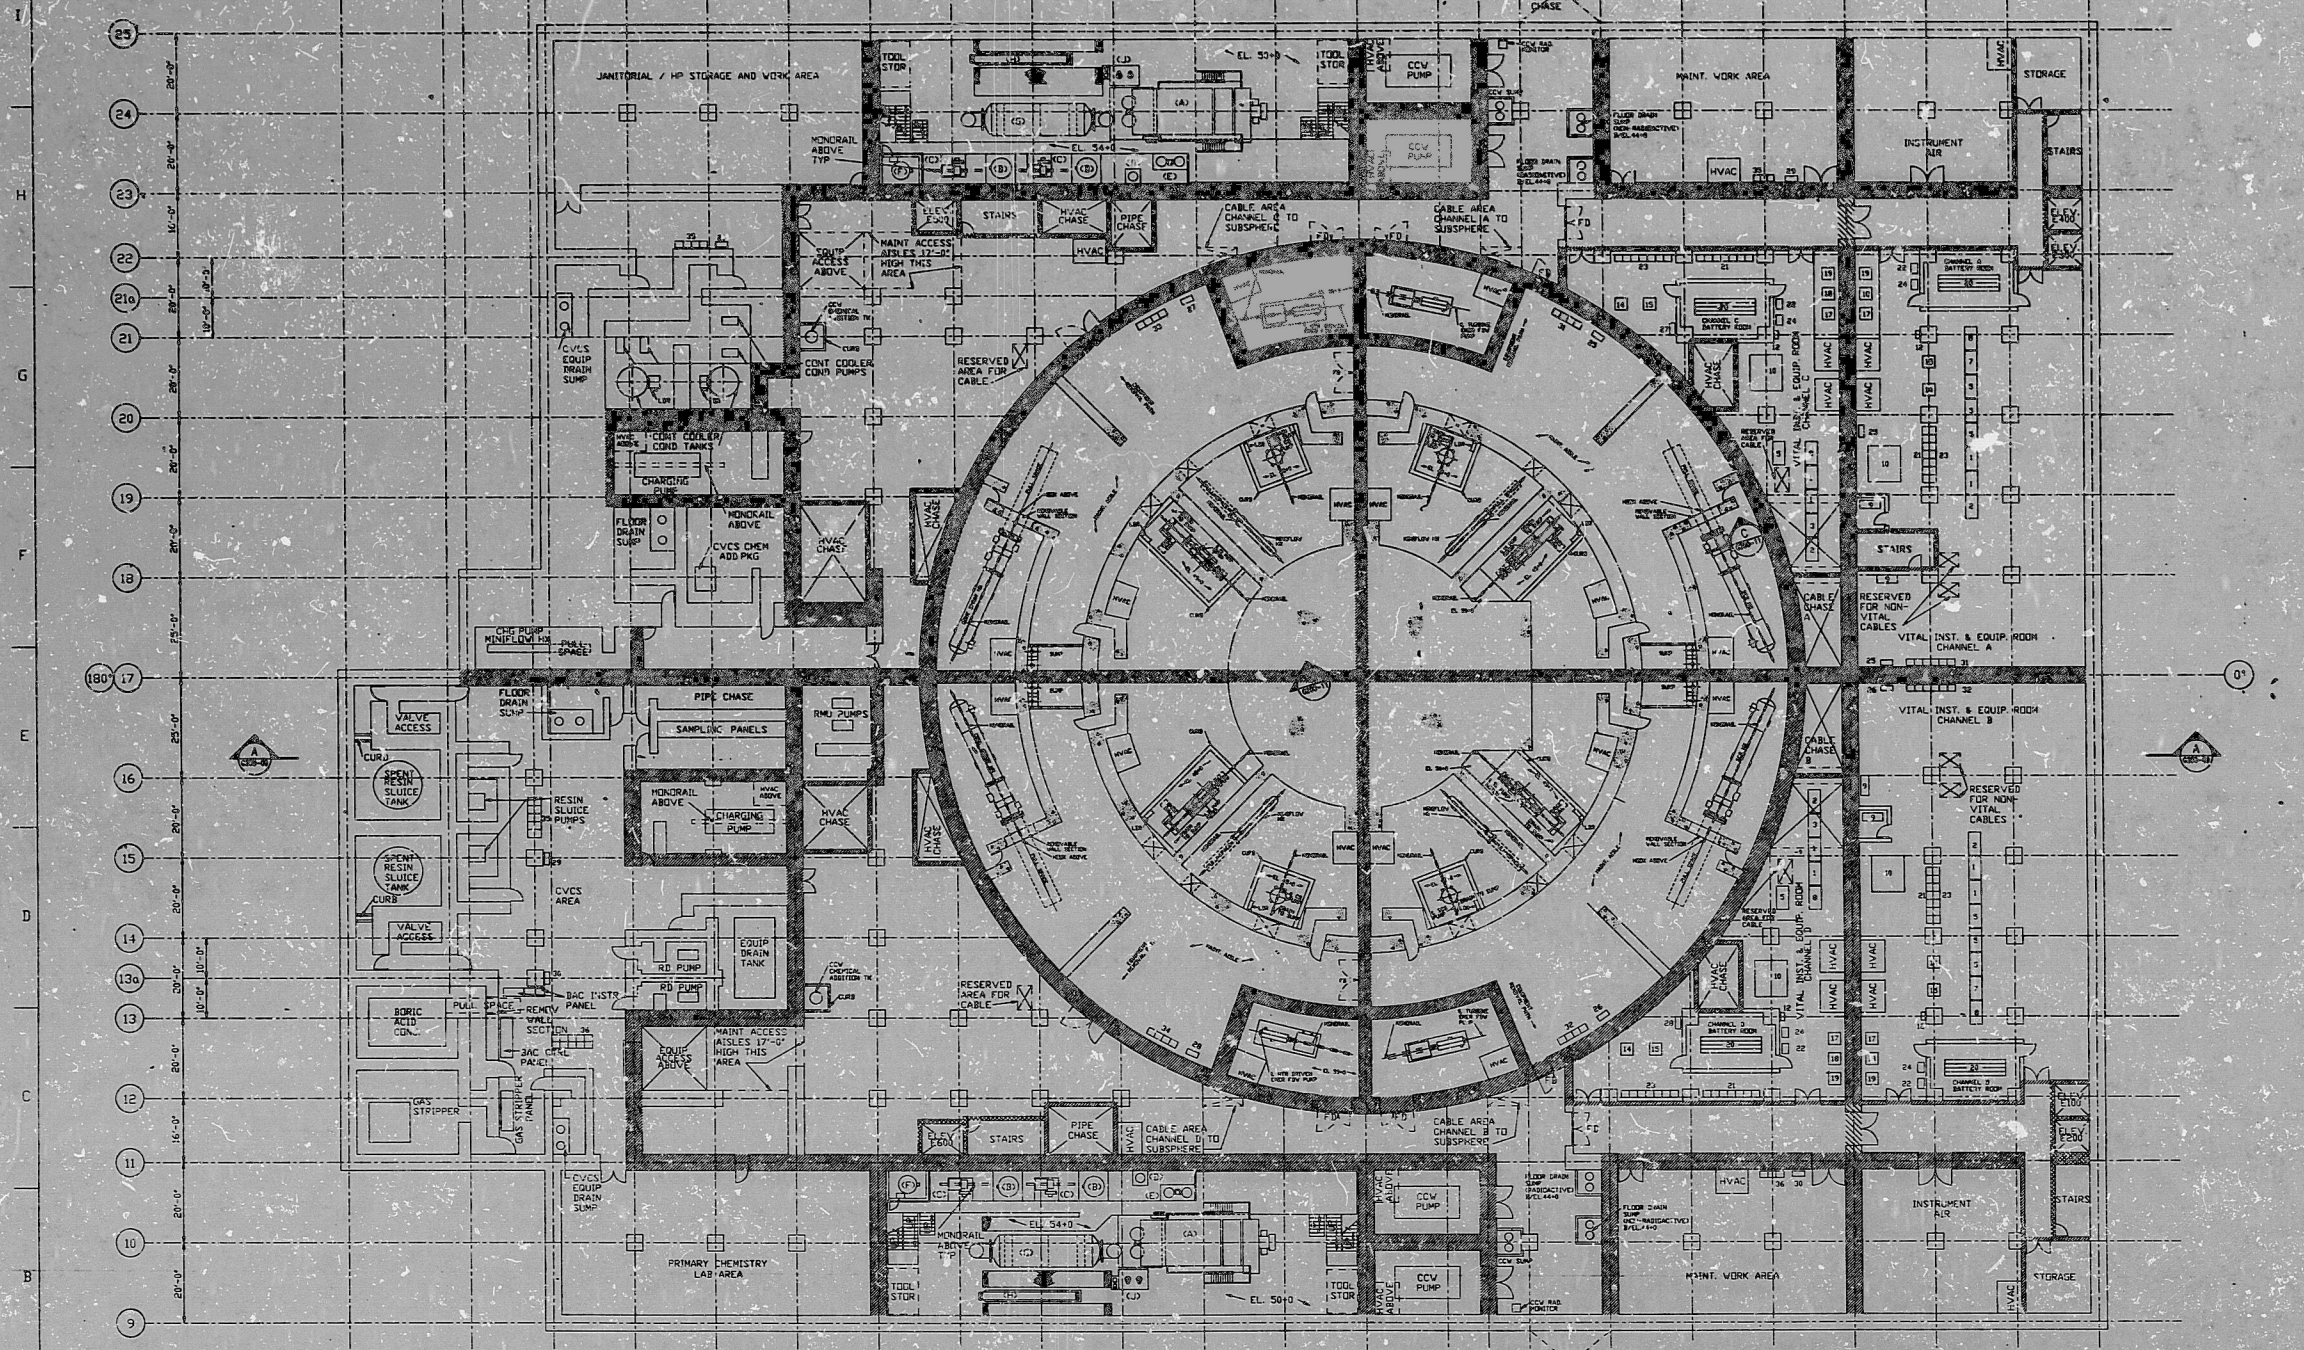

LEGEND OF SYMBOLS
THREE HOUR FIRE RATED BARRIER
(NUCLEAR SAFETY & PROPERTY PROTECTION)
TWO HOUR FIRE RATED BARRIER
(NUCLEAR SAFETY & PROPERTY PROTECTION)
ONE HOUR FIRE RATED BARRIER
(NUCLEAR SAFETY)
ONE HOUR FIRE RATED BARRIER
(NUCLEAR SAFETY)
FILE NAME: K20001.DWG

SYSTEM 80+™
DESIGN CERTIFICATION
DRAWING TITLE
NUCLEAR ISLAND
FIRE BARRIER LOCATIONS
PLAN AT EL. 50+0

SI
APFURTURE
CARL