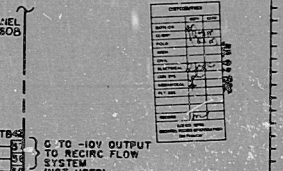

791E414C
POWER RANGE NEUTRON MON SYS.

APRM CHANNEL C TRIP SECTION

RELAY TABULATION FOR P641

RELAY	NO	NC	SP	SP	SP	SP
APRM UPSCL TRIP	K7	SP	SP	SP	SP	SP
APRM UPSCL TRIP (NEUTRON)	K1	SP	SP	SP	SP	SP
APRM UPSCL ALARM	K4	SP	SP	SP	SP	SP
APRM DWSCL	K9	SP	SP	SP	SP	SP
APRM INOP	K8	SP	SP	SP	SP	SP
APRM UPSCL TRIP (THERMAL)	K2	SP	SP	SP	SP	SP
	K3	SP	SP	SP	SP	SP
	K6	SP	SP	SP	SP	SP
	K10	SP	SP	SP	SP	SP
	K11	SP	SP	SP	SP	SP
	K12	SP	SP	SP	SP	SP

AS SHIPPED
PRO APERTURE CARD

10855-N1-C5-100-25 (10/61)

NO.	DESCRIPTION	DATE	BY
1	DESIGNED	10/61	JACOBSON
2	RETRACED WITH		
3	GEN DOC CHG		
4	RETRACED WITH		
5	RETRACED WITH		
6	RETRACED WITH		
7	RETRACED WITH		
8	RETRACED WITH		
9	RETRACED WITH		
10	RETRACED WITH		
11	RETRACED WITH		
12	RETRACED WITH		