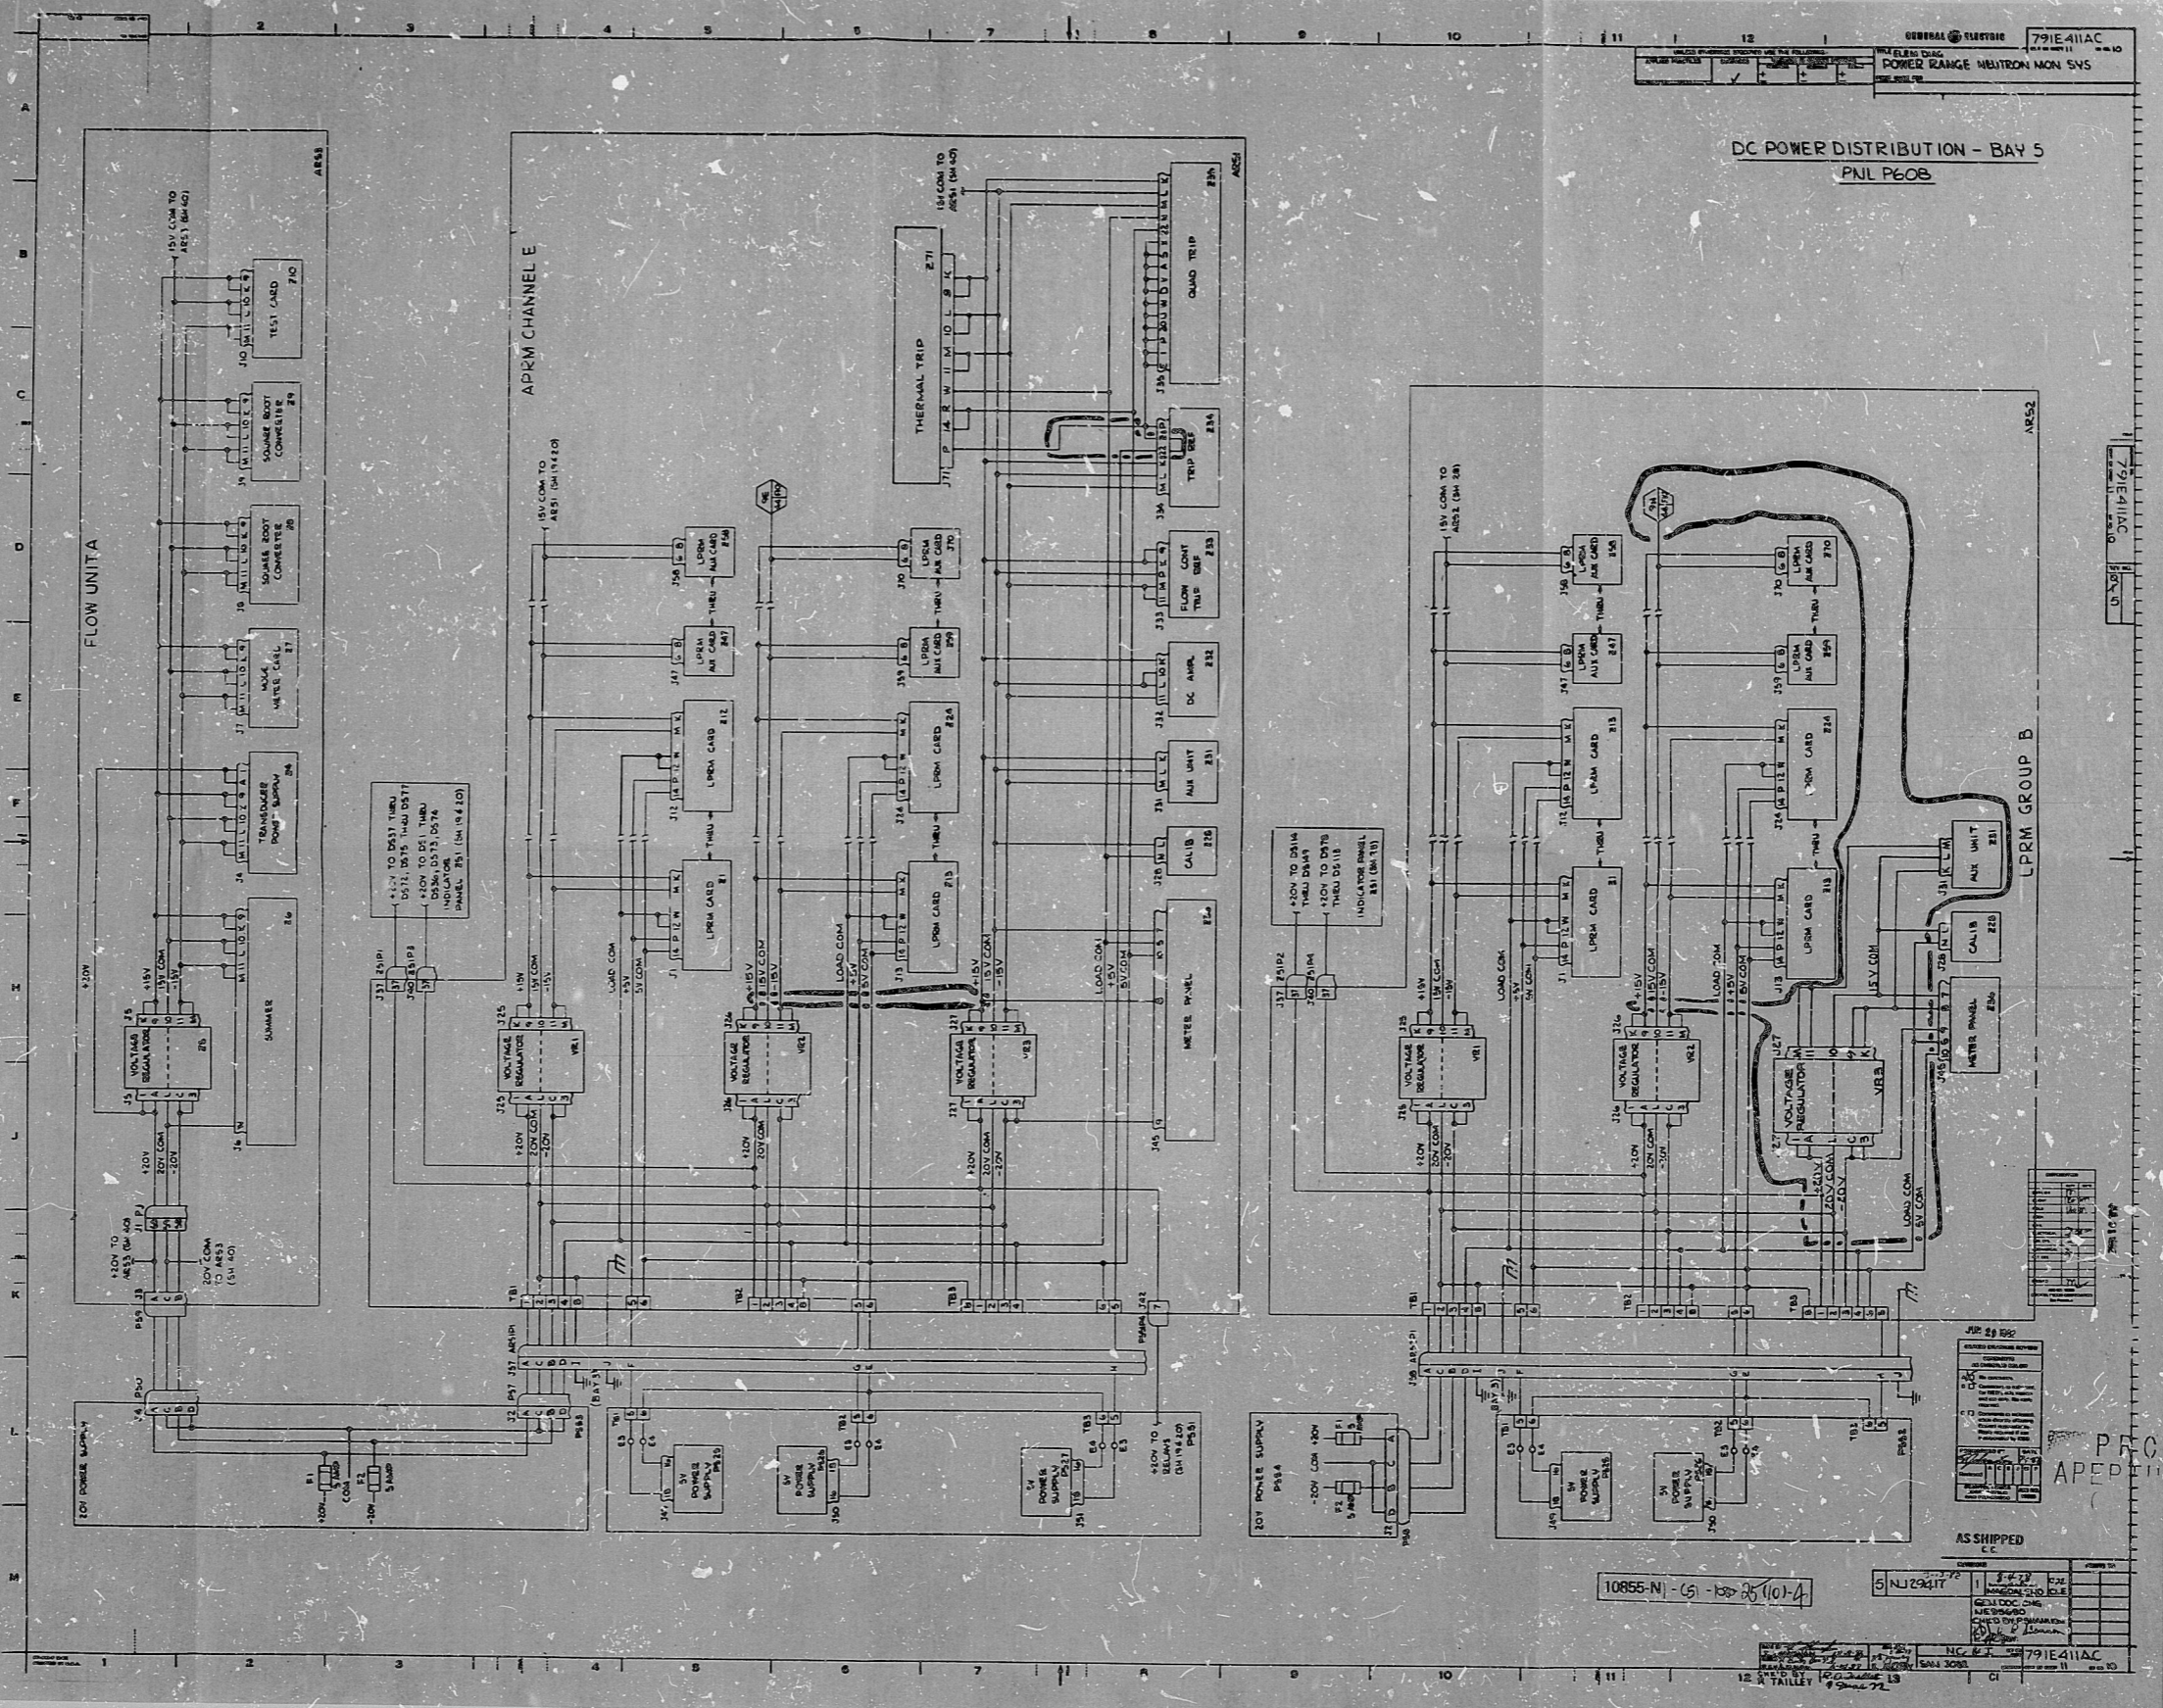

22" 17" 11" 8.5" 11" 8.5" 17" 22"

22" 17" 11" 8.5" 11" 8.5" 17" 22"

DC POWER DISTRIBUTION - BAY 5  
PNL P608

10855-NJ-(5)-130-25(10)-4

REV	DATE	BY	CHKD
1			
2			
3			
4			
5			
6			
7			
8			
9			
10			
11			
12			
13			
14			
15			
16			
17			
18			
19			
20			
21			
22			
23			
24			
25			
26			
27			
28			
29			
30			
31			
32			
33			
34			
35			
36			
37			
38			
39			
40			
41			
42			
43			
44			
45			
46			
47			
48			
49			
50			
51			
52			
53			
54			
55			
56			
57			
58			
59			
60			
61			
62			
63			
64			
65			
66			
67			
68			
69			
70			
71			
72			
73			
74			
75			
76			
77			
78			
79			
80			
81			
82			
83			
84			
85			
86			
87			
88			
89			
90			
91			
92			
93			
94			
95			
96			
97			
98			
99			
100			

AS SHIPPED  
C.C.

GENERAL ELECTRIC 791E411AC  
POWER RANGE NEUTRON MON SYS

RIDS

8397290057