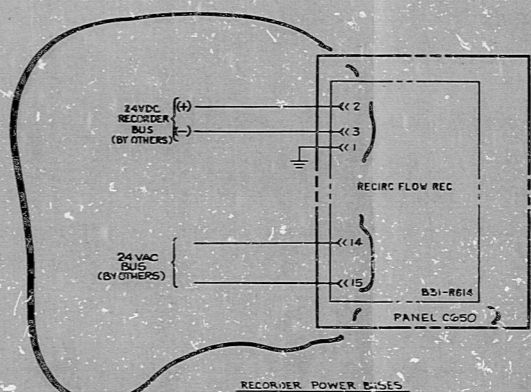

791E-411AC  
 POWER RANGE FLUTION MON SYS  
 PART NO. 10855-NI-10825 (5-75)

28VDC/24VDC/24VAC  
 POWER DISTRIBUTION

JAN 29 1982

REVISION	DATE	BY	CHKD

ASS SHIPPED 10855-NI-10825 (5-75)

10855-NI-10825 (5-75)  
 791E-411AC  
 SAN JOSE  
 108

22"  
 17"  
 11"  
 8.5"  
 8.5"  
 11"  
 17"  
 22"

22"  
 17"  
 11"  
 8.5"  
 8.5"  
 11"  
 17"  
 22"

RIDS

8307290048