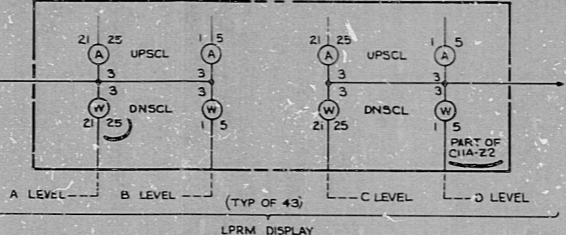

791E-411AC  
 POWER RANGE FLUTION MON SYS  
 PART NO. 10855-NI-10825 (5-75)

28VDC/24VDC/24VAC  
 POWER DISTRIBUTION

JAN 29 1982

REVISION	DATE	BY	CHKD

ASS SHIPPED 10855-NI-10825 (5-75)

10855-NI-10825 (5-75)  
 791E-411AC  
 SAN JOSE  
 108

22"  
 17"  
 11"  
 8.5"  
 8.5"  
 11"  
 17"  
 22"

22"  
 17"  
 11"  
 8.5"  
 8.5"  
 11"  
 17"  
 22"

RIDS

8307290048