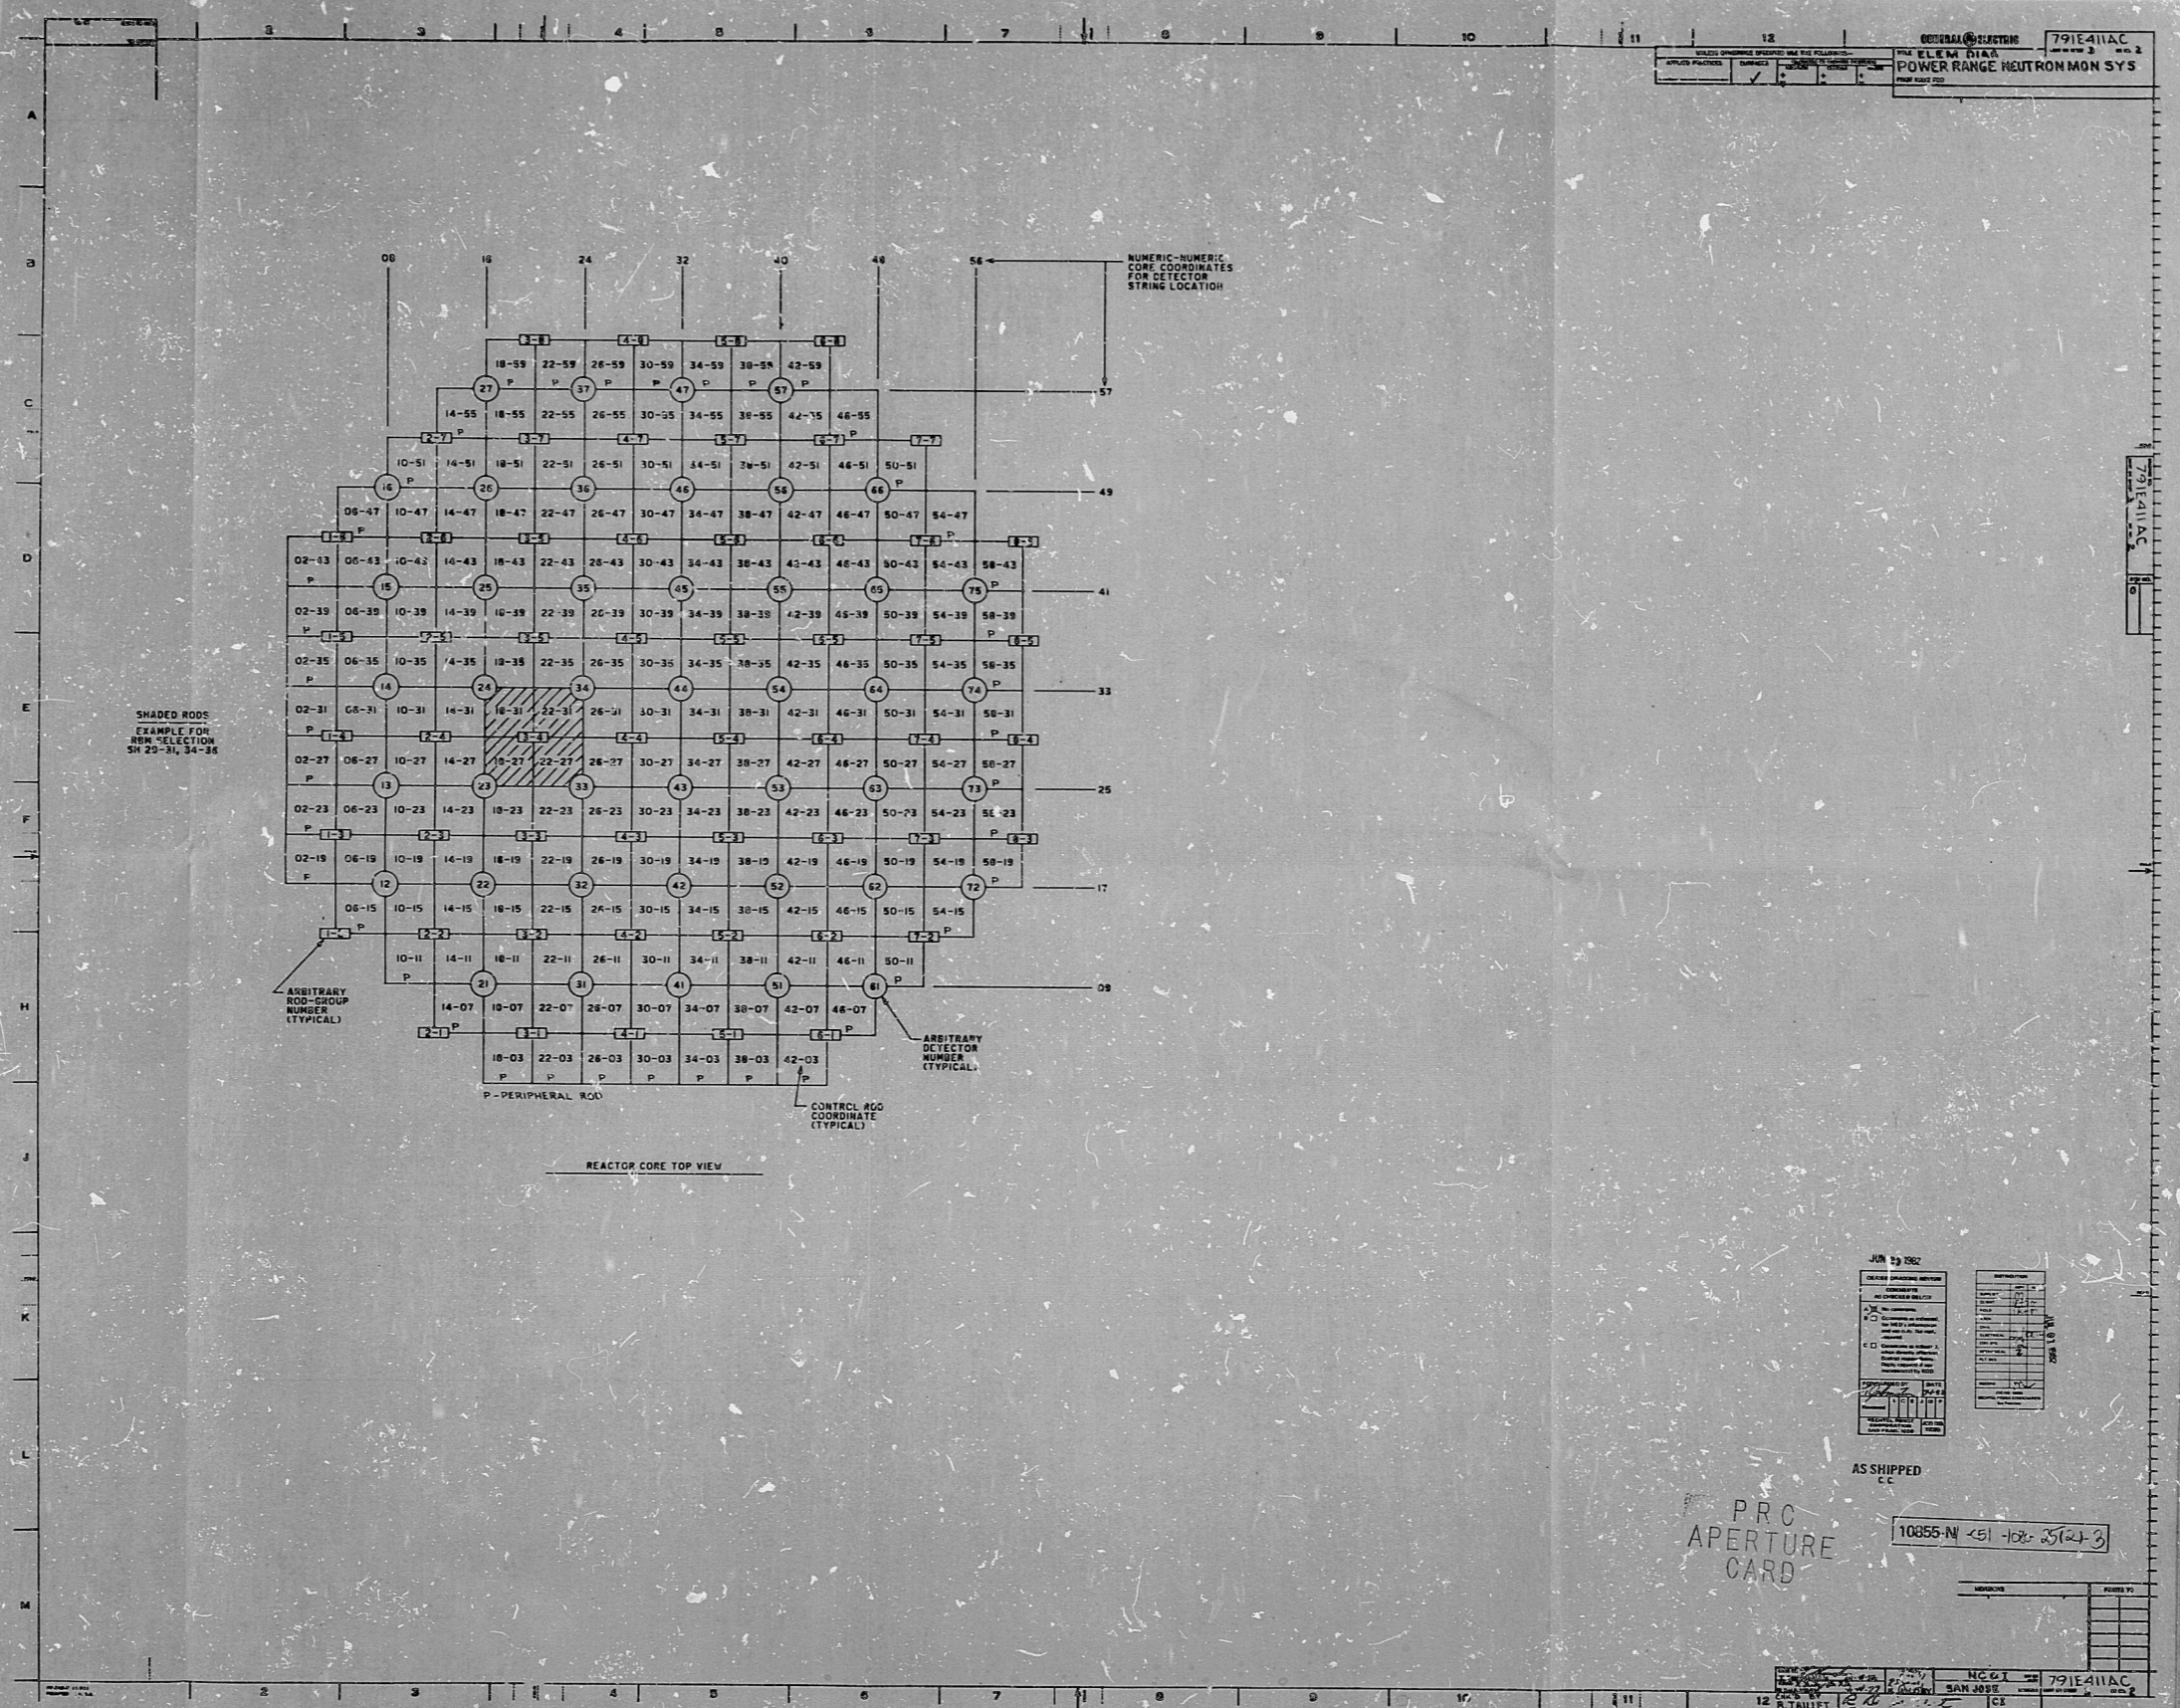

22"
17"
11"
8.5"
8.5"
11"
17"
22"

22"
17"
11"
8.5"
8.5"
11"
17"
22"

JUN 23 1960

AS SHIPPED

PRO APERTURE CARD

10855-NI <51-102-25(2)-3>

791E111AC

12 ATALLET