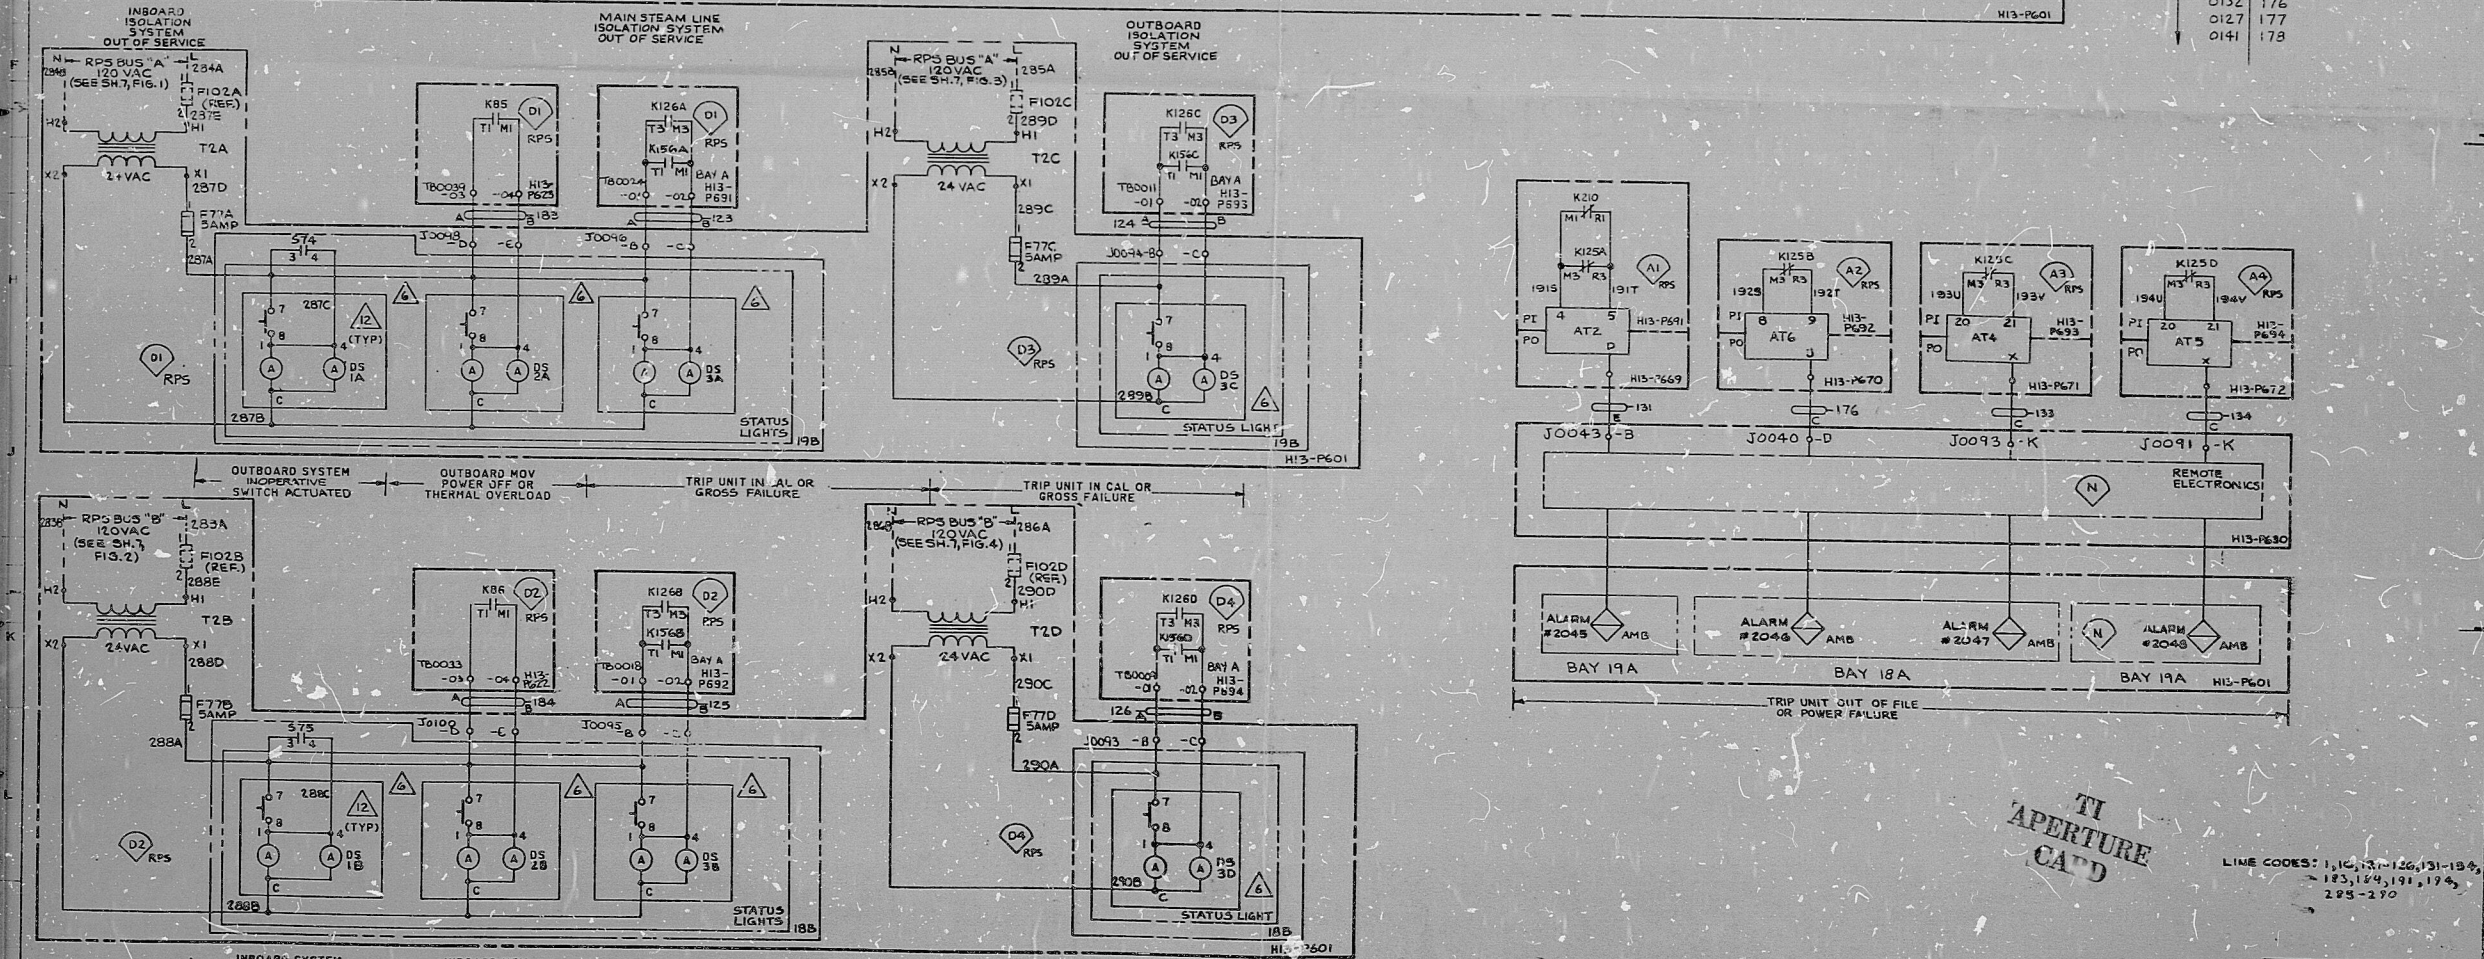

CABLE No.	LINE CODE
J0095-K	124
J0093-G	120
CR2B	121
CR2A	122
J0091-G	123
CR2D	125
J0098-E	133
J0099-B	134
J0043-D	135
J0040-B	136
J0092-B	137
ALARM #2034	138
ALARM #2043	139
ALARM #2040	140
ALARM #2047	141
ALARM #2048	142
ALARM #2049	143
ALARM #2046	144
ALARM #2045	145
ALARM #2048	146
ALARM #2047	147
ALARM #2046	148
ALARM #2045	149

TI APERTURE CARD

LINE CODES: 1, 10, 13, 120, 131-139, 183, 184, 191, 195, 225-270

NO.	DESCRIPTION	DATE	BY
1	ISSUED FOR CONSTRUCTION	11/15/68	...
2
3

8.5" 17"

8.5" 17"

8412-200196

PDR RIDS