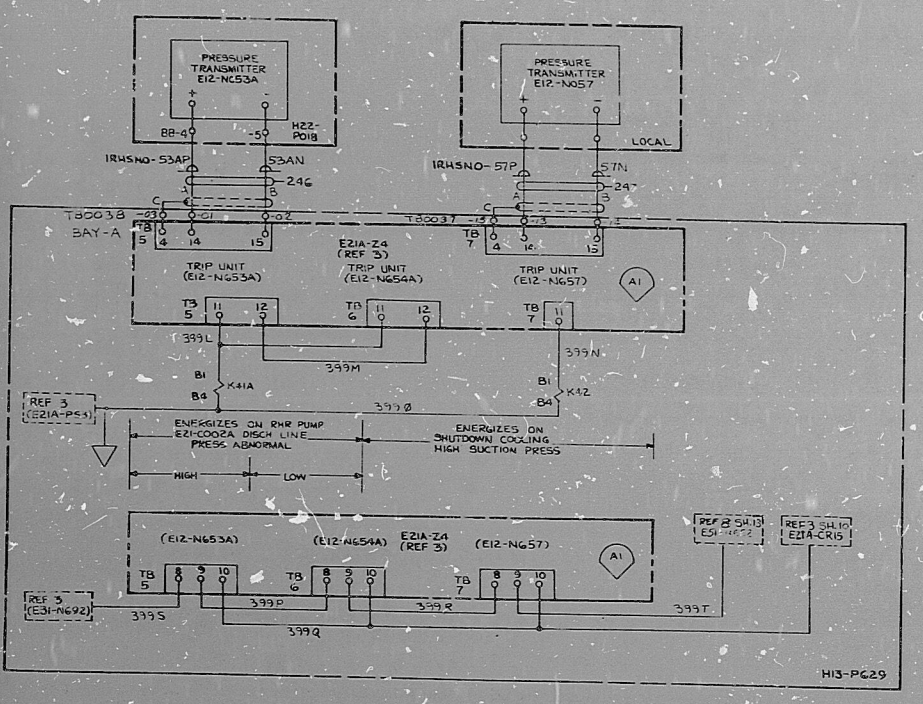

UNLESS OTHERWISE INDICATED  
 ON THIS SHEET

CABLE NO.	LINE CODE
E12A0026	243, 245, 247
E12A0027	246

TI  
 APERTURE  
 CARD

LINE CODES: 243, 245, 247, 246  
 E12A-102

REV	DATE	BY	CHKD	APP'D
3	11-15-77	...	...	...
4	11-15-77	...	...	...
5	11-15-77	...	...	...
15	11-15-77	...	...	...

PDR RIDS

8412200186