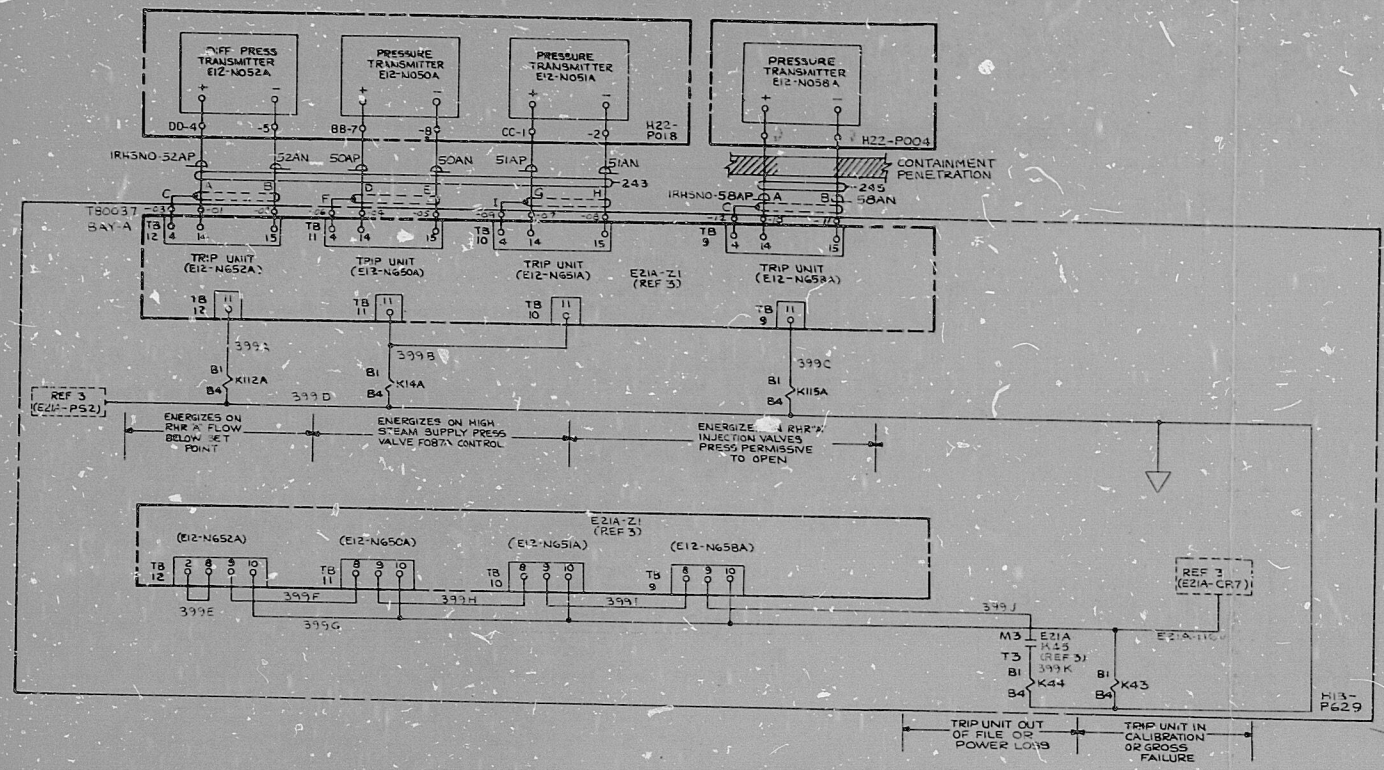

UNLESS OTHERWISE INDICATED  
 ON THIS SHEET

CABLE NO.	LINE CODE
E12A0026	243, 245, 247
E12A0027	246

TI  
 APERTURE  
 CARD

LINE CODES: 243, 245, 247, 246  
 E12A-102

REV	DATE	BY	CHKD	APP'D
3	11-15-77	...	...	...
4	11-15-77	...	...	...
5	11-15-77	...	...	...
15	11-15-77	...	...	...