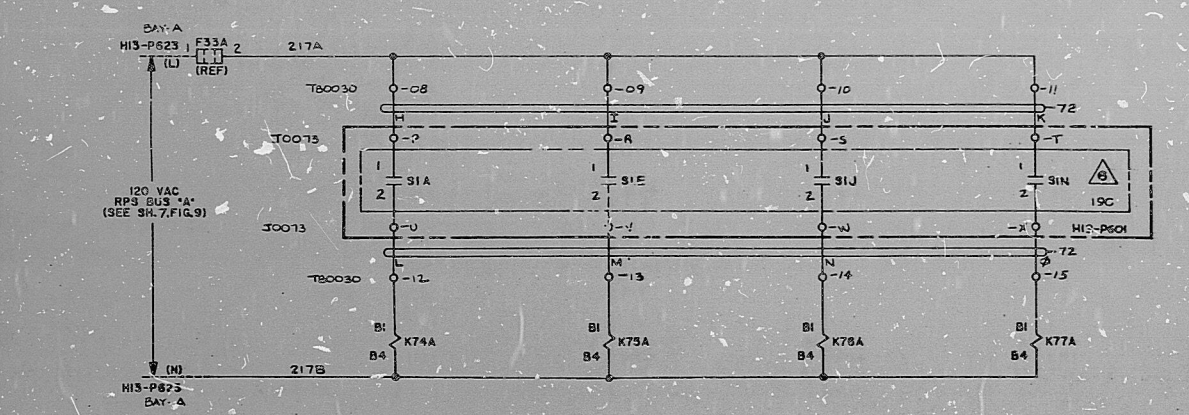

MAIN STEAM LINE VALVES (OUTBOARD)

CABLE NO.	LINE CODE
0310	45
0381	72, 312
0382	73
0098	22
0343	58
0537	70
0536	71
0087	140

- ① WIRE NO'S PREFIXED BY CRT NO. IN55807
- ② WIRE NO'S PREFIXED BY CRT NO. IN55807

TI APERTURE CARD

LINE CODES: 25, 45, 58, 70, 71, 140, 191, 217, 218, 222, 312

NO.	DESCRIPTION	DATE	BY
0	NJ43183 5/6		
3	NJ43183 5/6		
10	NJ43183 5/6		
14	NJ43183 5/6		
6	NJ43183 5/6