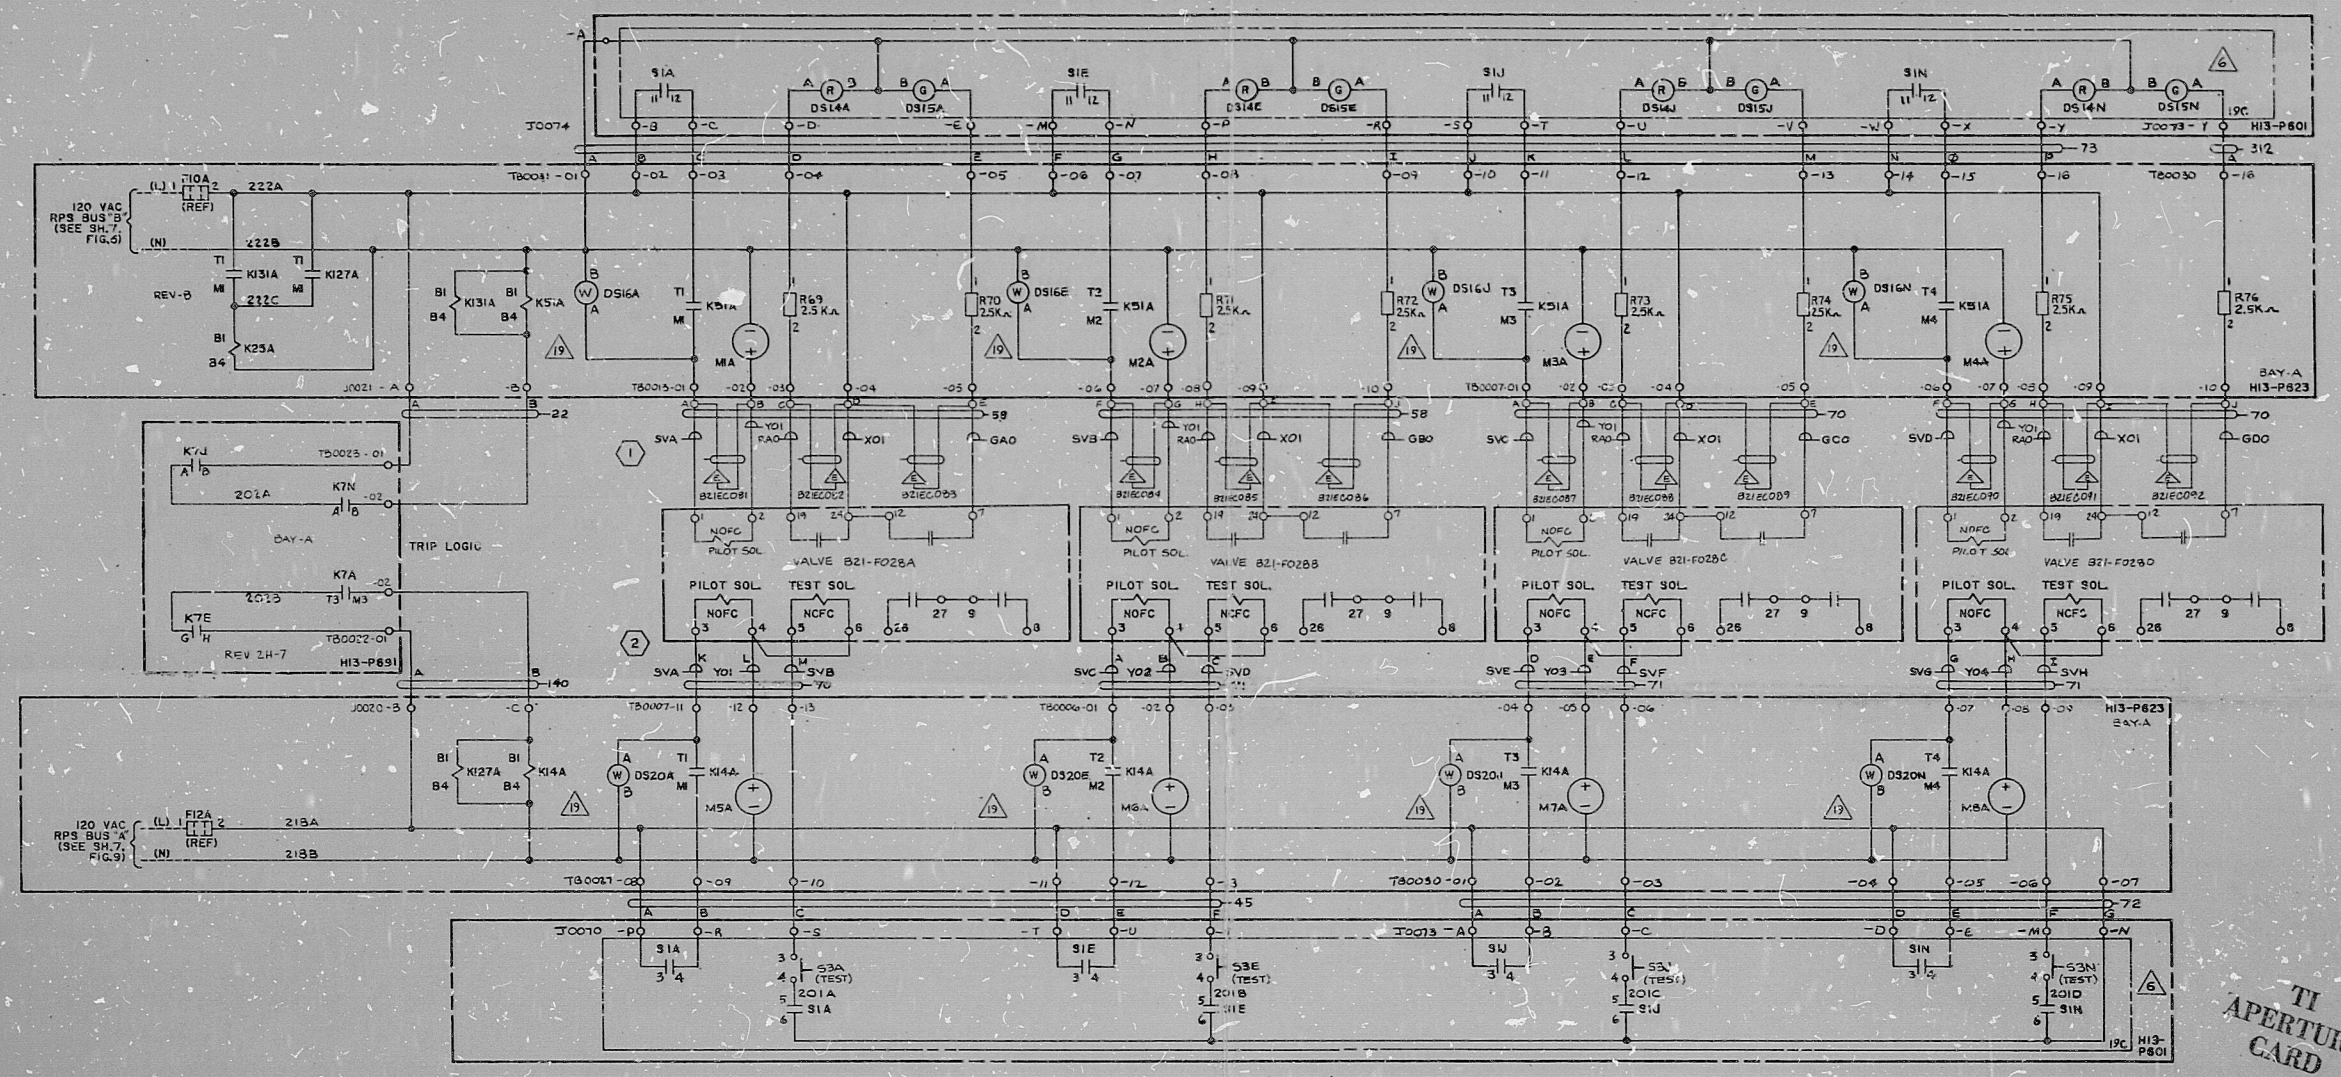

CABLE NO.	LINE CODE
0310	45
0381	72, 312
0382	73
0098	22
0343	58
0537	70
0536	71
0087	140

- ① WIRE NO'S PREFIXED BY CRT NO. IN55807
- ② WIRE NO'S PREFIXED BY CRT NO. IN55807

TI APERTURE CARD

LINE CODES: 25, 45, 58, 70, 71, 140, 191, 217, 218, 222, 312

NO.	DESCRIPTION	DATE	BY
0	NJ43183 5/6		
3	NJ43183 5/6		
10	NJ43183 5/6		
14	NJ43183 5/6		
6	NJ43183 5/6